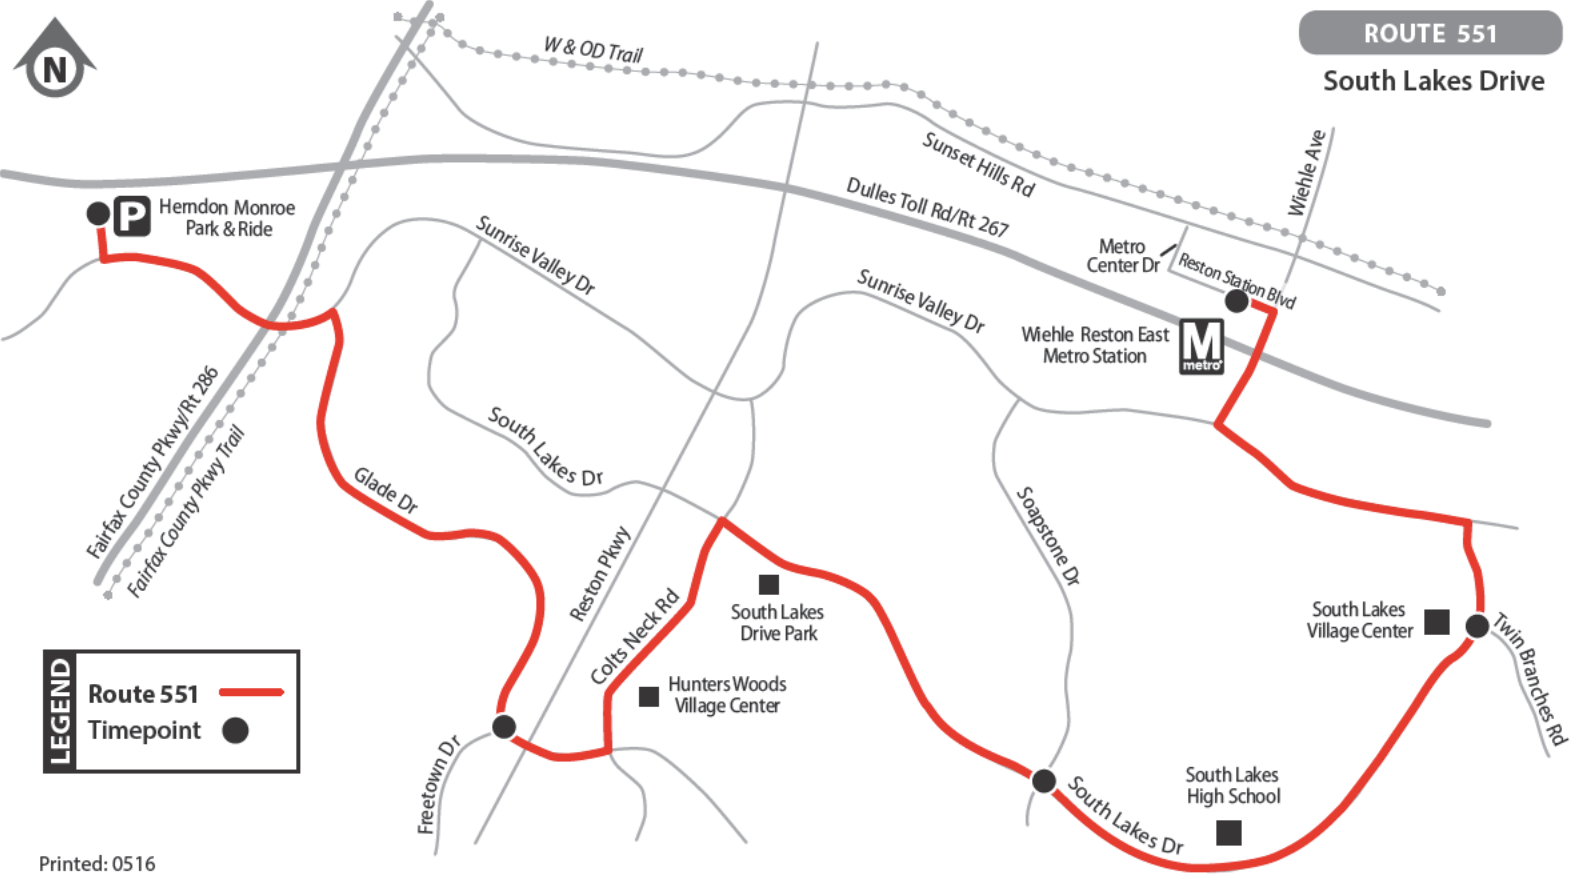

ROUTE 551

South Lakes Drive

LEGEND

Route 551 — (red line)

Timepoint ● (black dot)