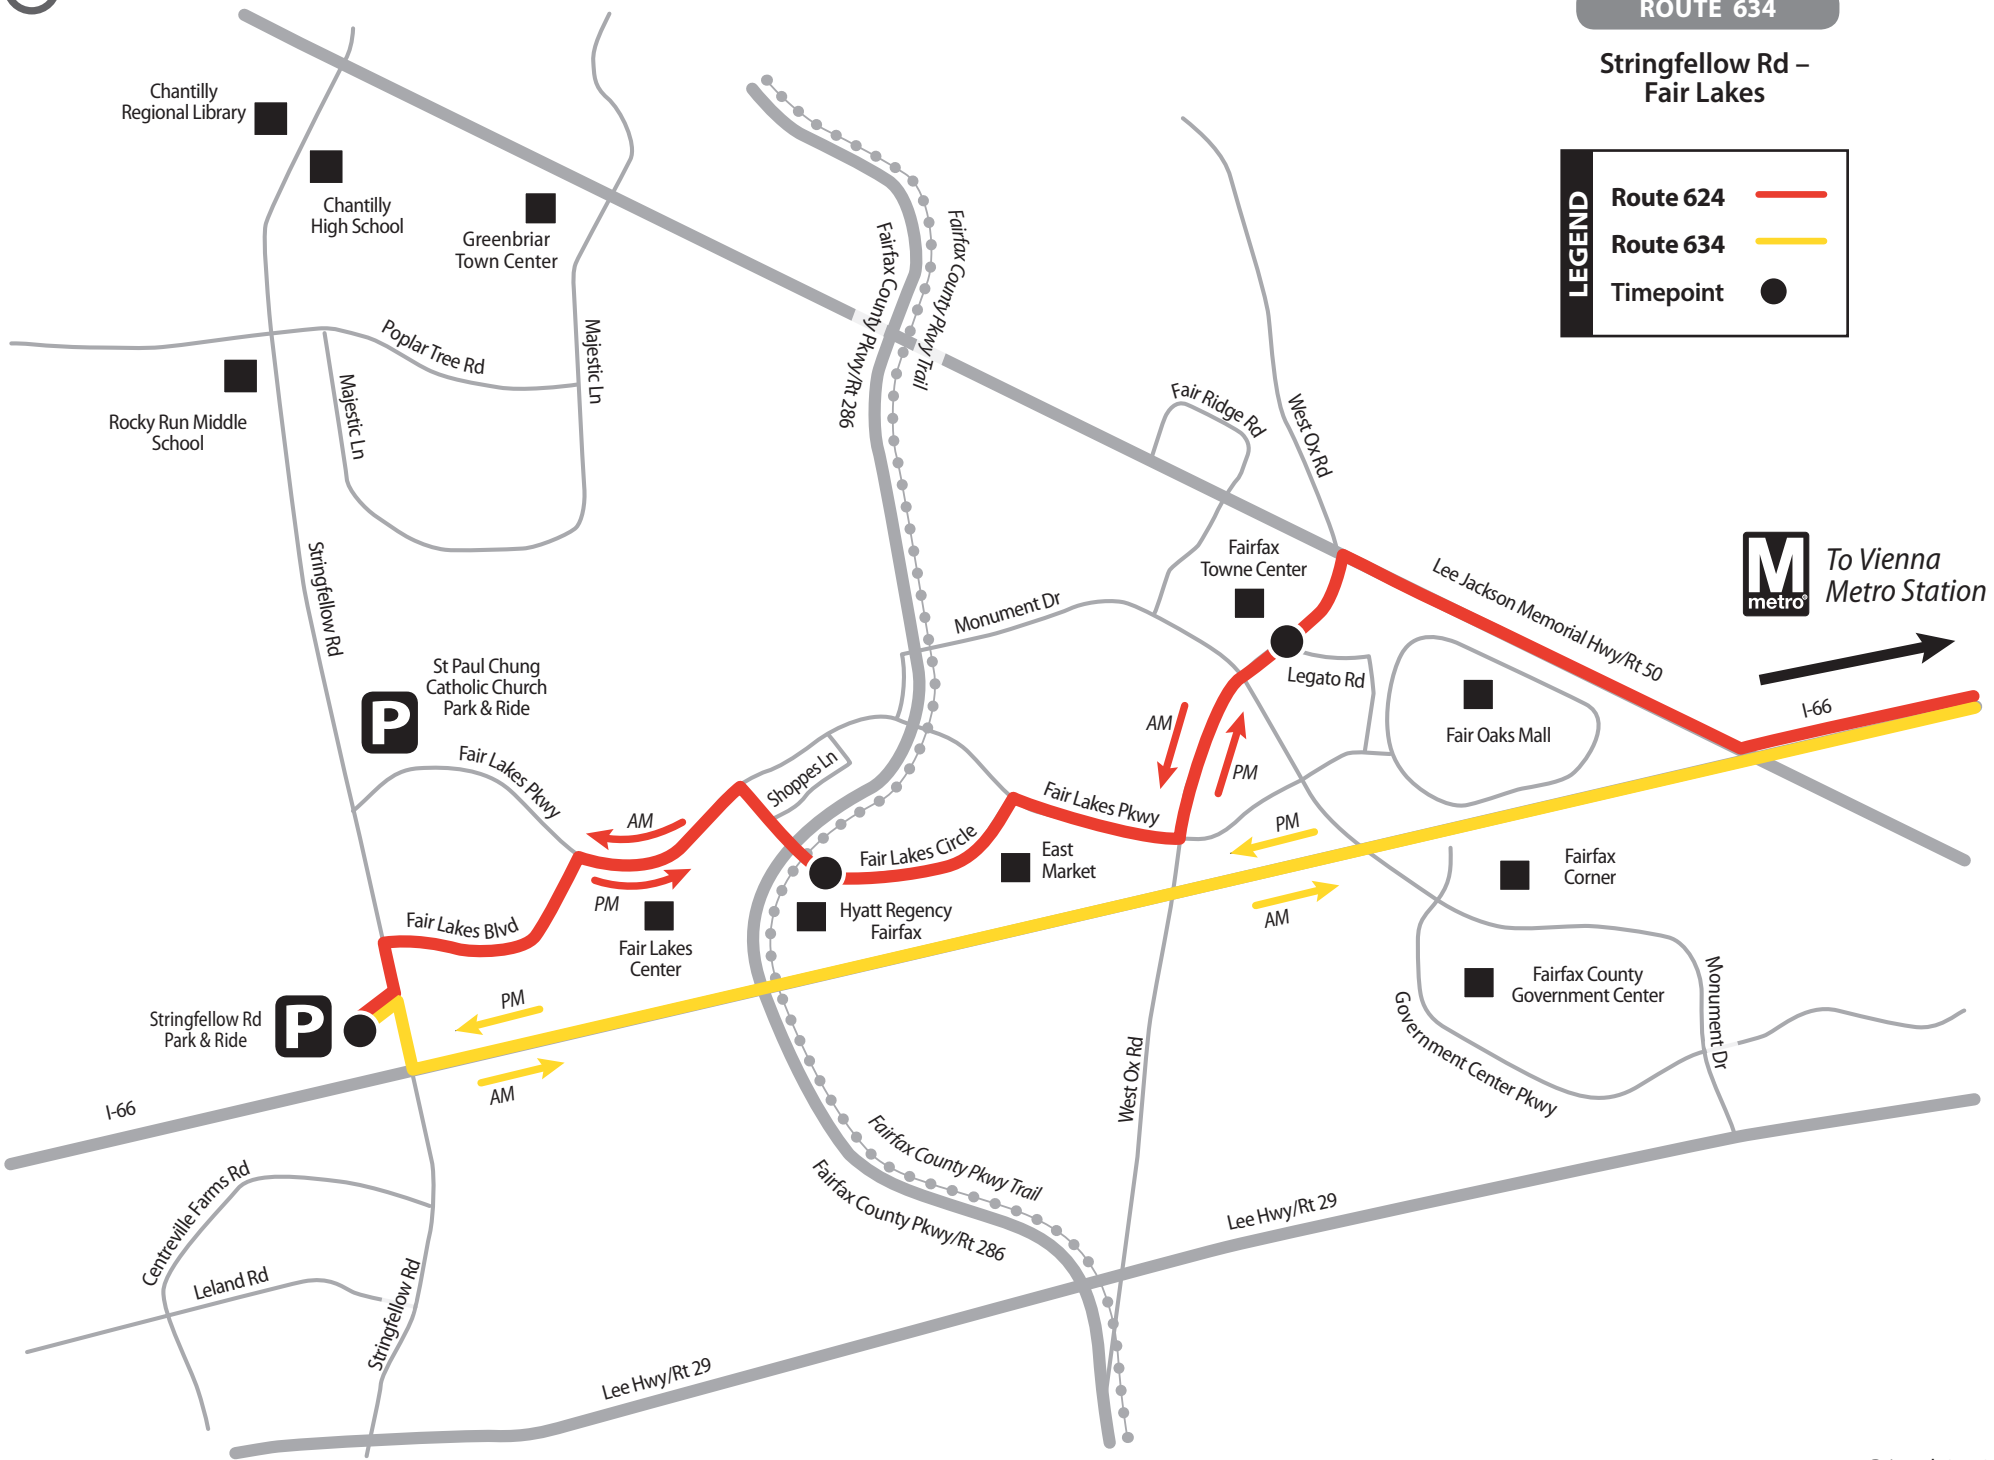

ROUTE	Stringfellow Rd Park & Ride	Fair Lakes Cir at Hyatt Hotel	West Ox Rd & Legato Rd	Vienna Metro Station (South side)
-------	-----------------------------	-------------------------------	------------------------	-----------------------------------

SERVICE NOTES

- For additional weekday and weekend service to Fair Lakes and the Vienna Metro station see the Route 630/631/632 timetable.

ROUTE	Vienna Metro Station (South side)	Fairfax Towne Center	Fair Lakes Cir at Hyatt Hotel	Stringfellow Rd Park & Ride
-------	-----------------------------------	----------------------	-------------------------------	-----------------------------

- For additional weekday and weekend service to Fair Lakes and the Stringfellow Road Park & Ride see the Route 630/631/632 timetable.

- Use exact fare; drivers do not carry change.
- Smoking, eating, drinking, and littering are strictly prohibited.
- Strollers must be folded.
- Use earphones with audio and video devices.
- Service animals are permitted on the bus. Other small animals are permitted only if transported in a closed pet carrier.

All Fairfax Connector buses are wheelchair accessible.

ROUTE 624

ROUTE 634

Stringfellow Rd – Fair Lakes

LEGEND	Route 624	
	Route 634	
	Timepoint	

To Vienna Metro Station