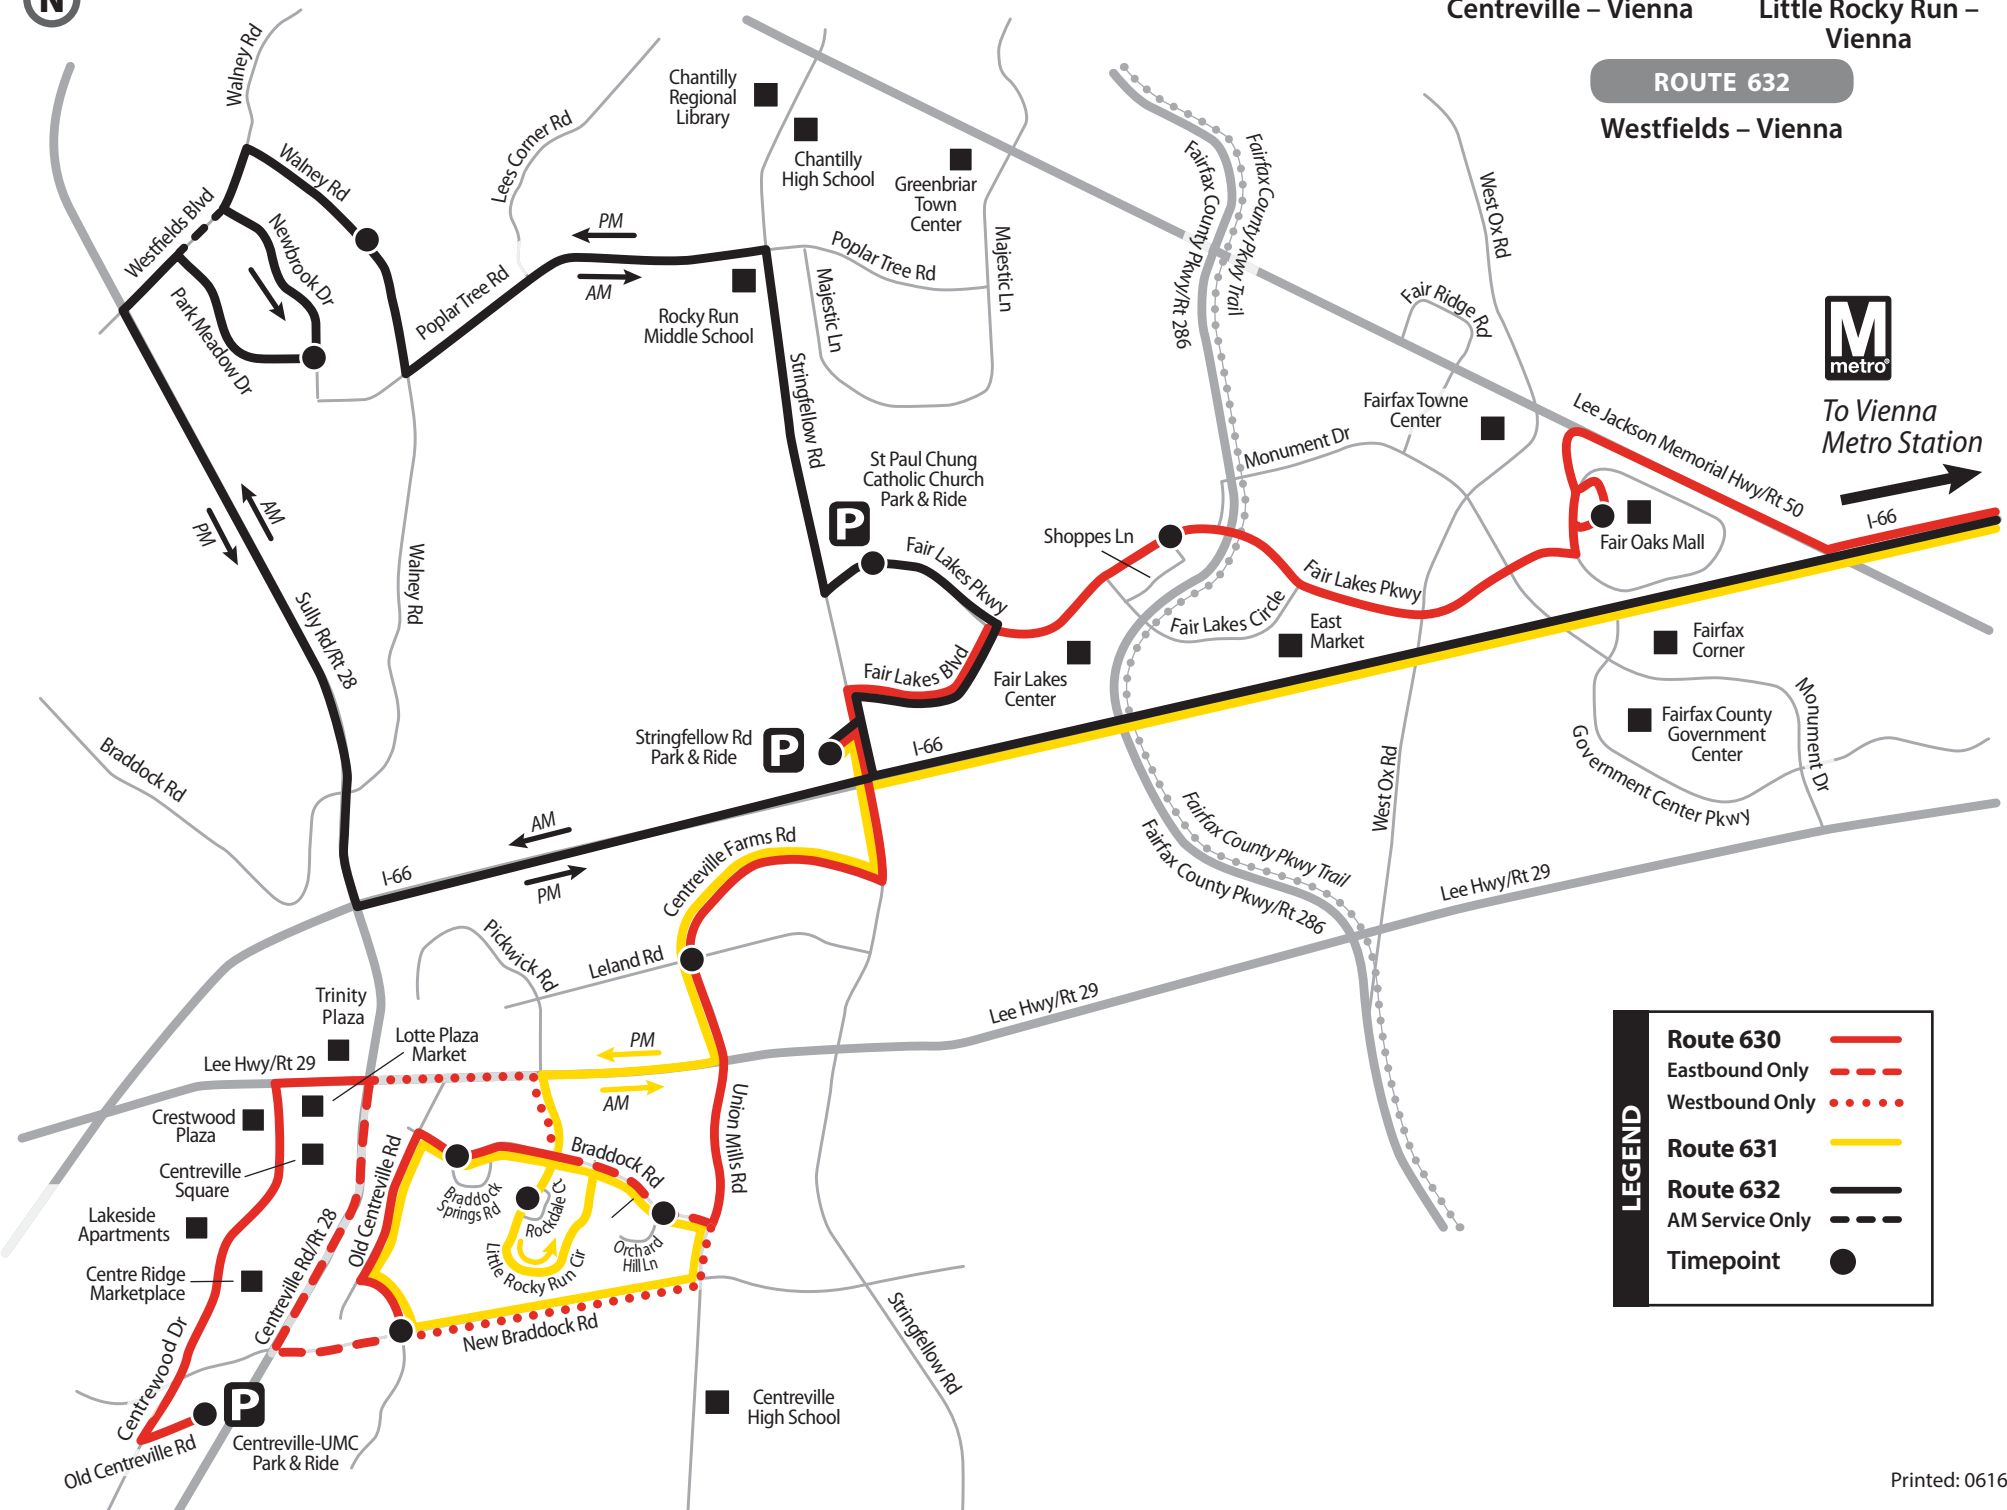

- M** Vienna Metro Station (South side)
- Fair Oaks Mall
- Fair Lakes Pkwy & Shoppes Ln
- P** Stringfellow Rd Park & Ride
- Centreville Farms Rd & Leland Rd
- Singletons Way & New Braddock Rd
- P** Centreville UMC Park & Ride

ROUTE 630
Centreville – Vienna

ROUTE 631
Little Rocky Run – Vienna

ROUTE 632
Westfields – Vienna

To Vienna
Metro Station

I-66

LEGEND	
Route 630	
Eastbound Only	
Westbound Only	
Route 631	
Route 632	
AM Service Only	
Timepoint	

ROUTE	Centreville UMC Park & Ride	Braddock Rd & Orchard Hill Ln	Singletons Way & New Braddock Rd	Little Rocky Run Cir & Rockdale Ct	Centreville Farms Rd & Leland Rd	Park Meadow Dr & Newbrook Dr	Walney Rd & Eagle Chase Rd	St. Paul Chung Catholic Church Park & Ride	Stringfellow Rd Park & Ride	Fair Lakes Pkwy & Shoppes Ln	Fair Oaks Mall	Vienna Metro Station (South side)
-------	--------------------------------	----------------------------------	-------------------------------------	---------------------------------------	-------------------------------------	---------------------------------	-------------------------------	--	--------------------------------	---------------------------------	----------------	---

SERVICE NOTES

- 🚧 HOV ramp is closed during these trips. Buses will operate via Fair Lakes Blvd, Fair Lakes Pkwy, and Fairfax County Pkwy to eastbound I-66.
- For additional weekday rush hour service from the Stringfellow Road Park & Ride to Fair Lakes and the Vienna Metro station see the Route 624/634 timetable.
- For weekday midday and late evening service in the Westfields Blvd and Walney Rd area see the Route 640 timetable.