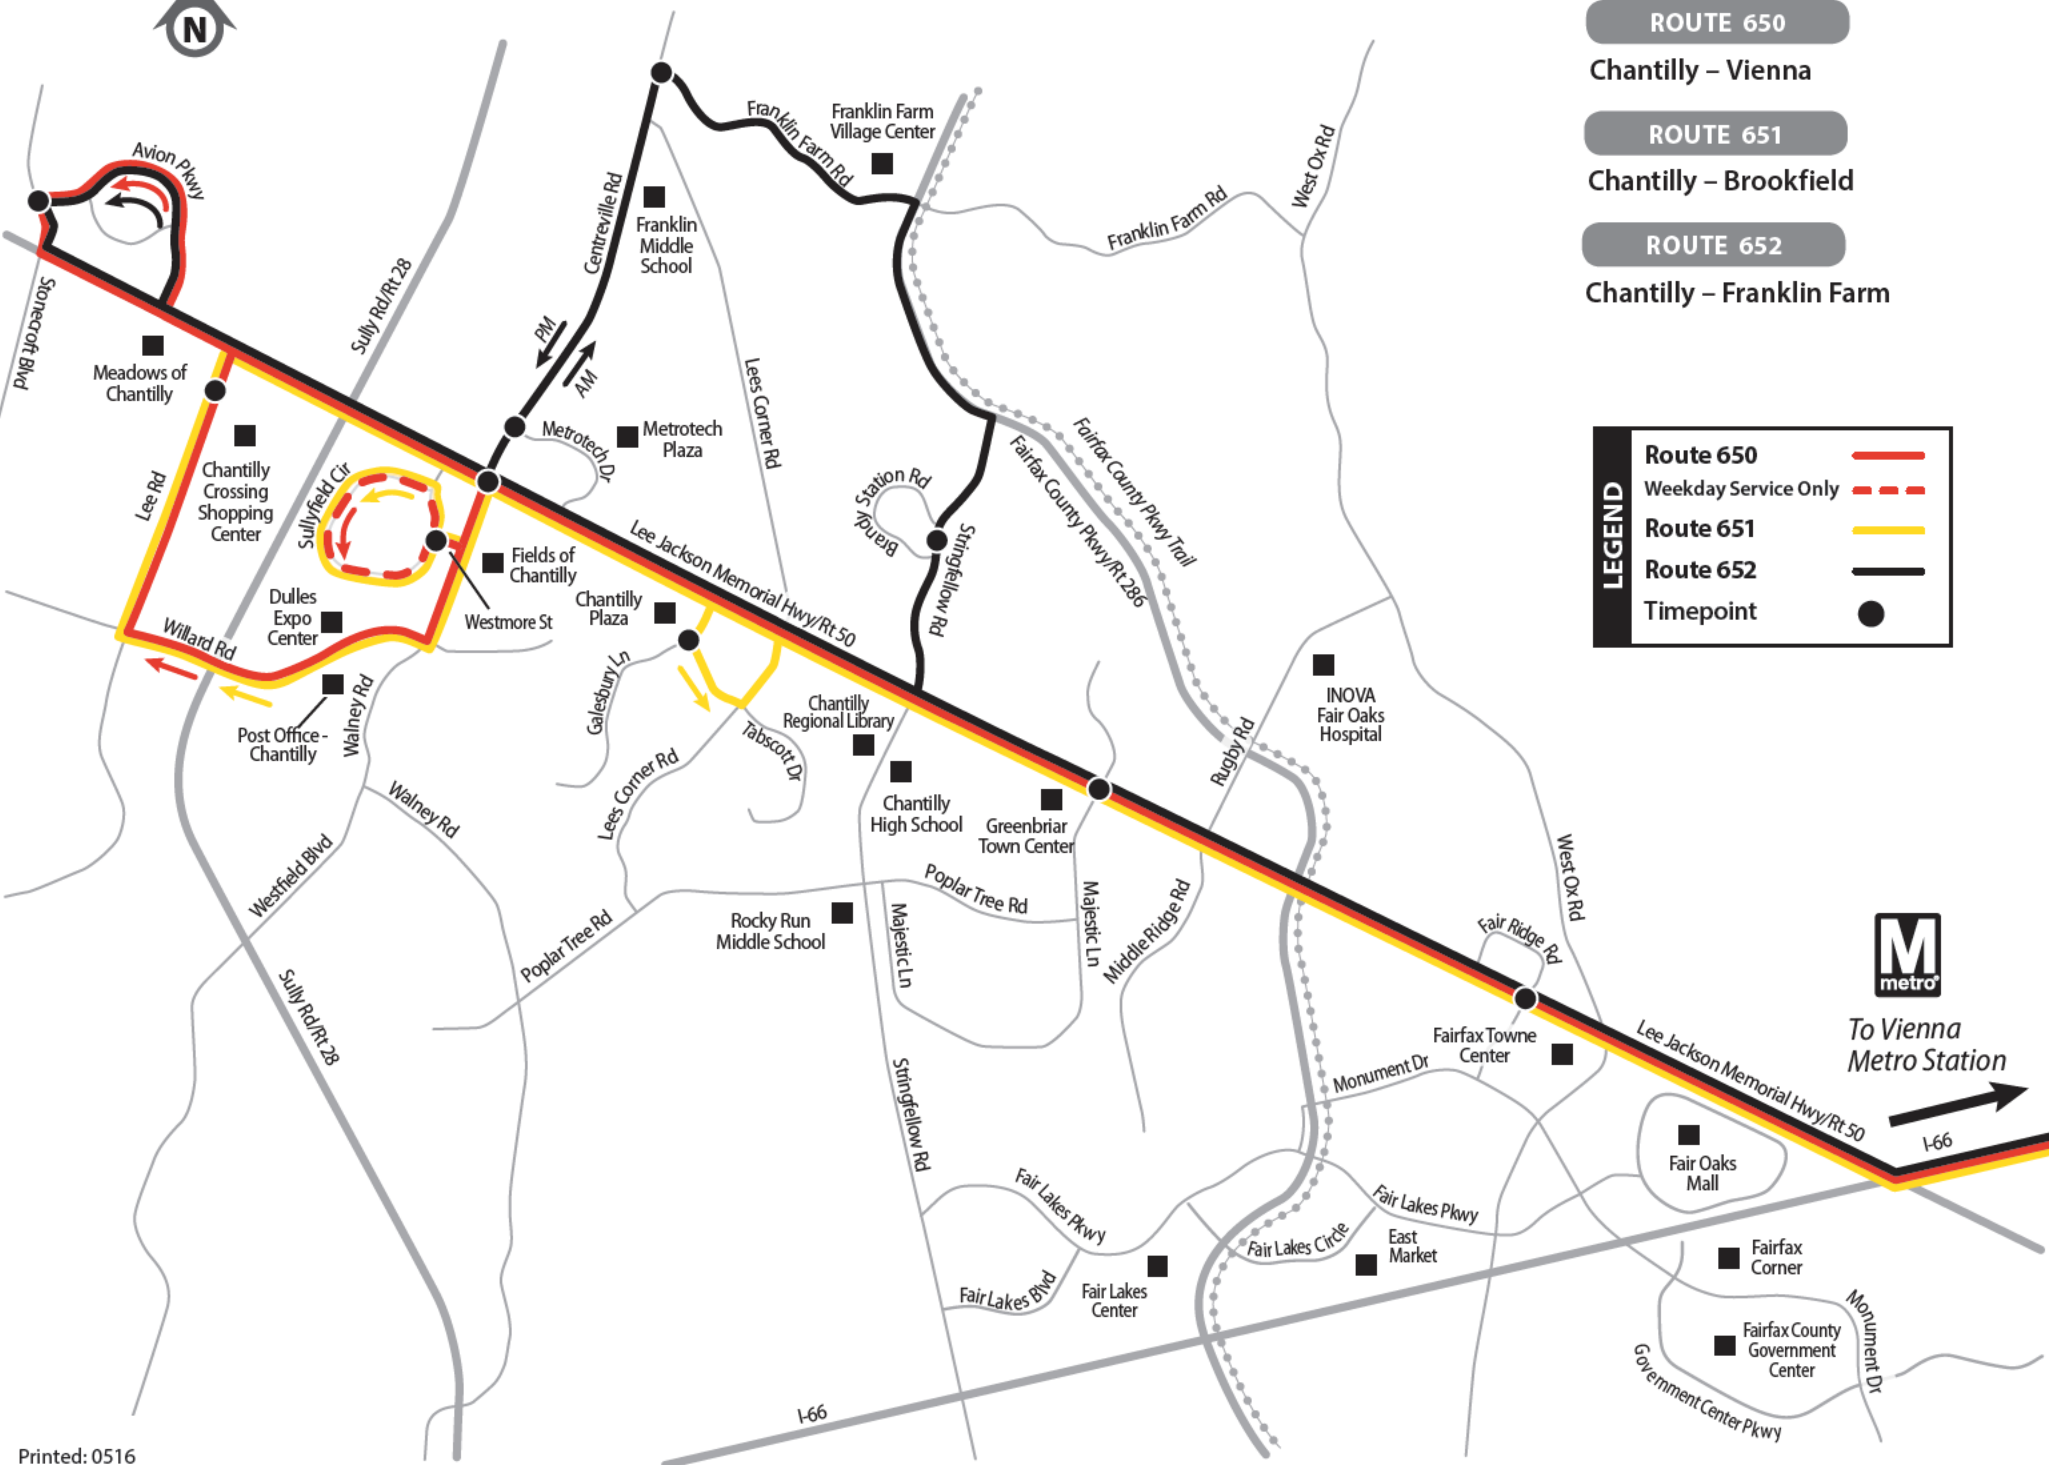

Avion Pkwy & Stonecroft Blvd

Lee Jackson Hwy & Majestic Ln

Lee Jackson Hwy & Fair Ridge Dr

Vienna Metro Station (South side)

Vienna Metro Station (South side)

Lee Jackson Hwy & Fair Ridge Dr

Lee Jackson Hwy & Majestic Ln

Lee Rd & Lee Jackson Hwy

Avion Pkwy & Stonecroft Blvd

650 Saturday & Sunday – AM Eastbound Service ☀

7:30	7:40	7:43	7:52
8:20	8:30	8:33	8:42
9:10	9:20	9:23	9:32
10:00	10:10	10:13	10:22
10:50	11:00	11:03	11:13
11:40	11:50	11:53	12:03 PM

650•651•652 CHANTILLY

ROUTE	Vienna Metro Station (South side)	Lee Jackson Hwy & Fair Ridge Dr	Lee Jackson Hwy & Majestic Ln	Galesbury Ln & Tabscott Dr	Sullyfield Cir & Westmore St	Lee Rd & Lee Jackson Hwy	Stringfellow Rd & Brandy Station Rd	Franklin Farm Rd & Centreville Rd	Lee Jackson Hwy & Centreville Rd	Avion Pkwy & Stonecroft Blvd
-------	-----------------------------------	---------------------------------	-------------------------------	----------------------------	------------------------------	--------------------------	-------------------------------------	-----------------------------------	----------------------------------	------------------------------

ROUTE 650

Chantilly – Vienna

ROUTE 651

Chantilly – Brookfield

ROUTE 652

Chantilly – Franklin Farm

LEGEND	Route 650	
	Weekday Service Only	
	Route 651	
	Route 652	
	Timepoint	

To Vienna
Metro Station