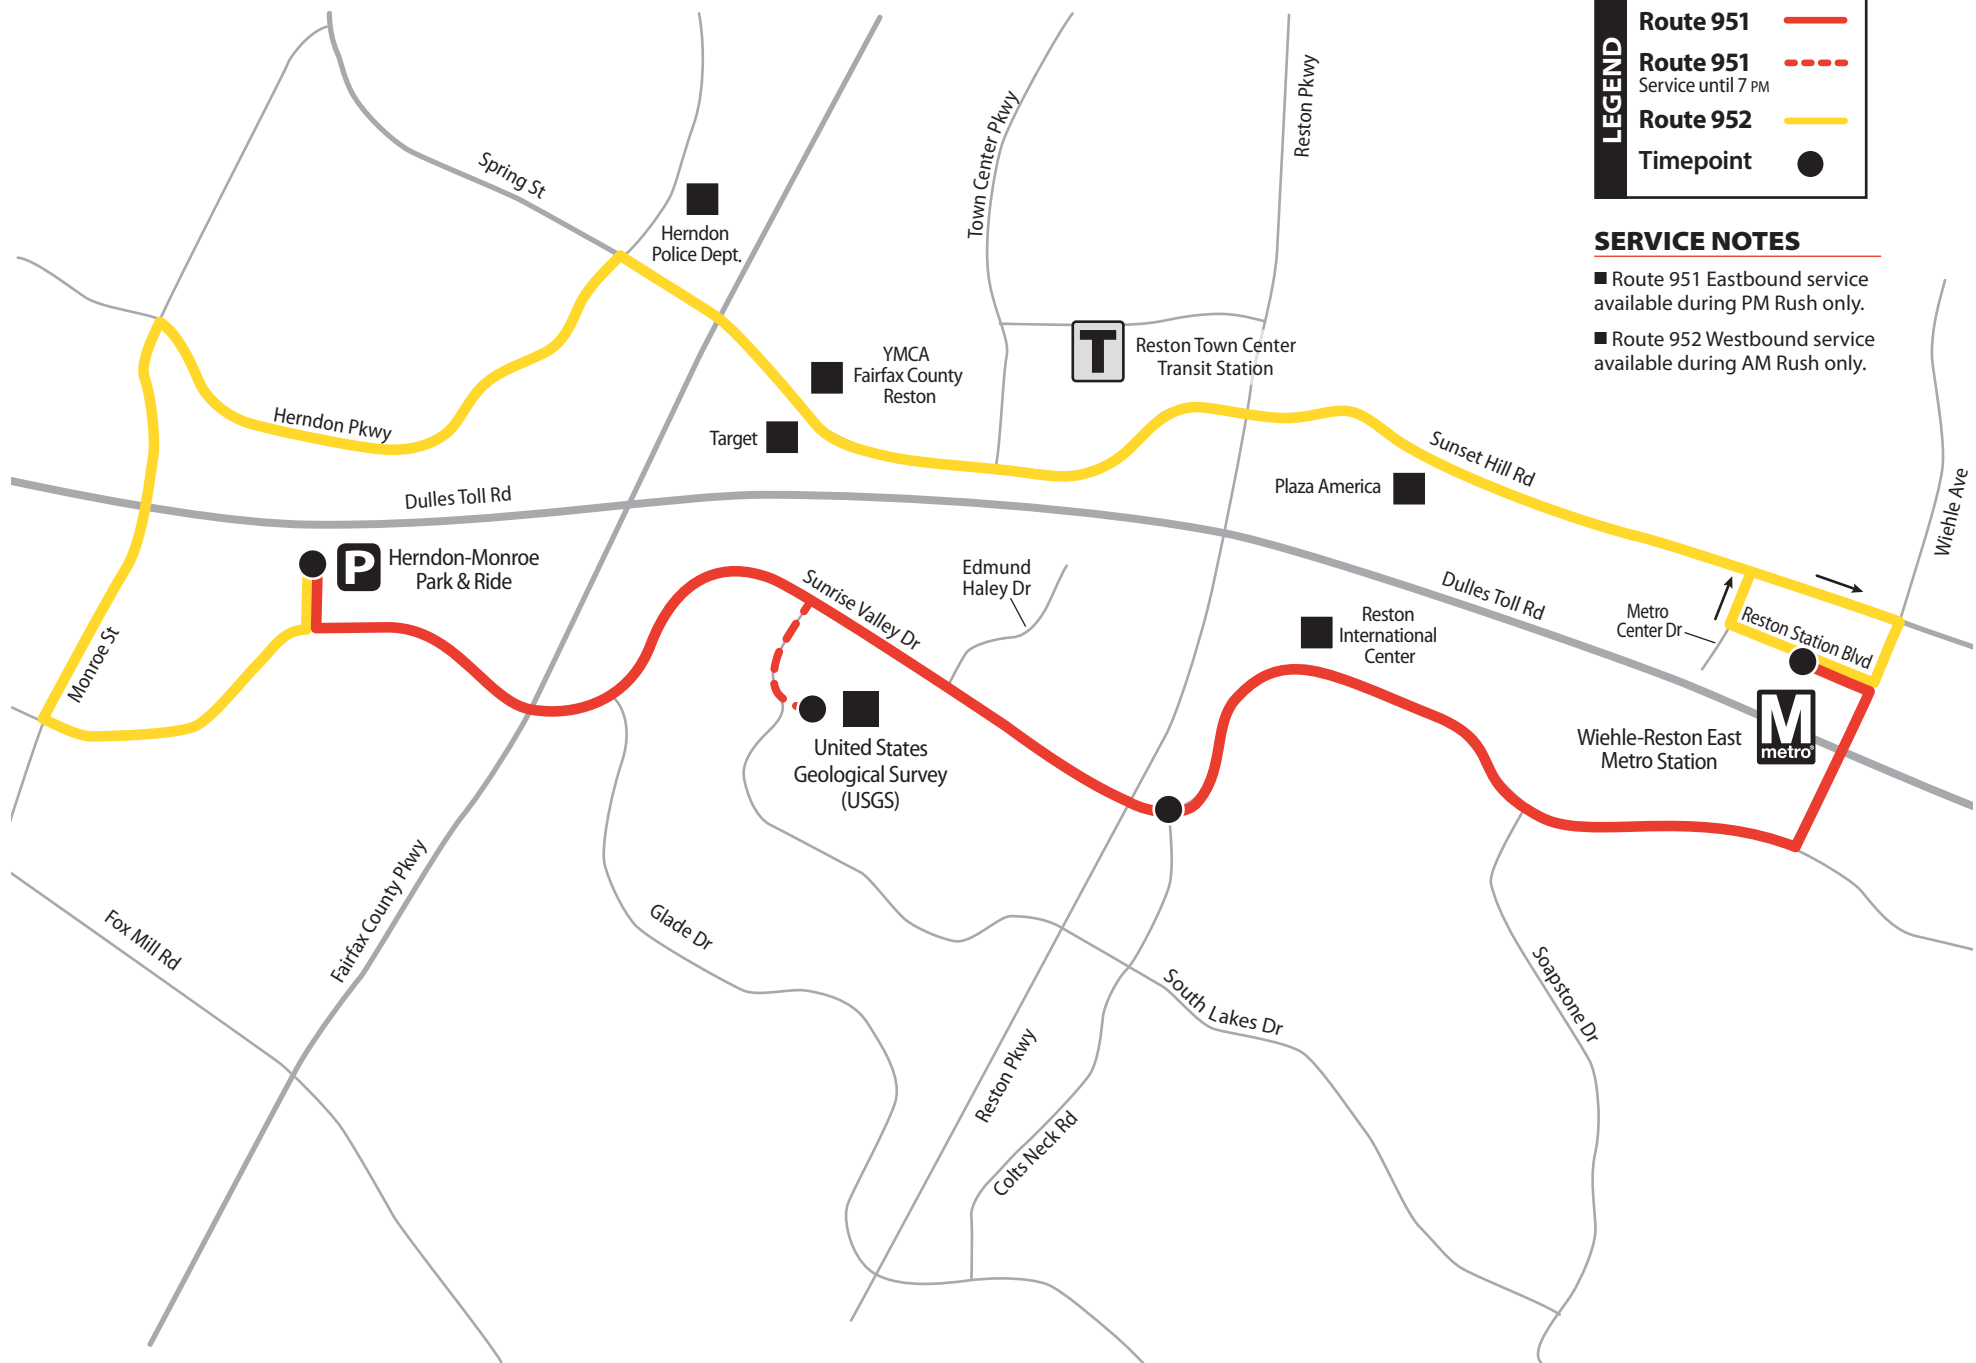

Fairfax County Department of Transportation (FCDOT) ensures nondiscrimination in all programs and activities in accordance with Title VI of the Civil Rights Act of 1964 and the Americans with Disabilities Act (ADA). To request this information in an alternate format, contact FCDOT at 703-877-5600, TTY 711.