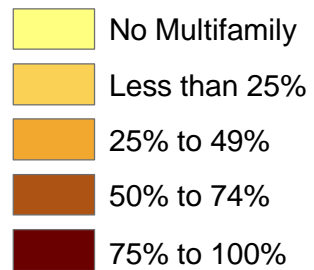

Fairfax County, Virginia January 2010

FIGURE 6.3
**Percent Multifamily
Housing Units
by Census Block Group**

Percent Multifamily

Note: City of Fairfax is not included.

Source: Fairfax County Department of Neighborhood and Community Services