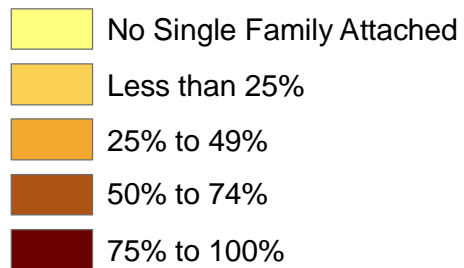

Fairfax County, Virginia January 2010

FIGURE 6.2
Percent Single Family Attached
Housing Units
by Census Block Group

Percent Single Family Attached

Note: City of Fairfax is not included.

Source: Fairfax County Department of Neighborhood and Community Services