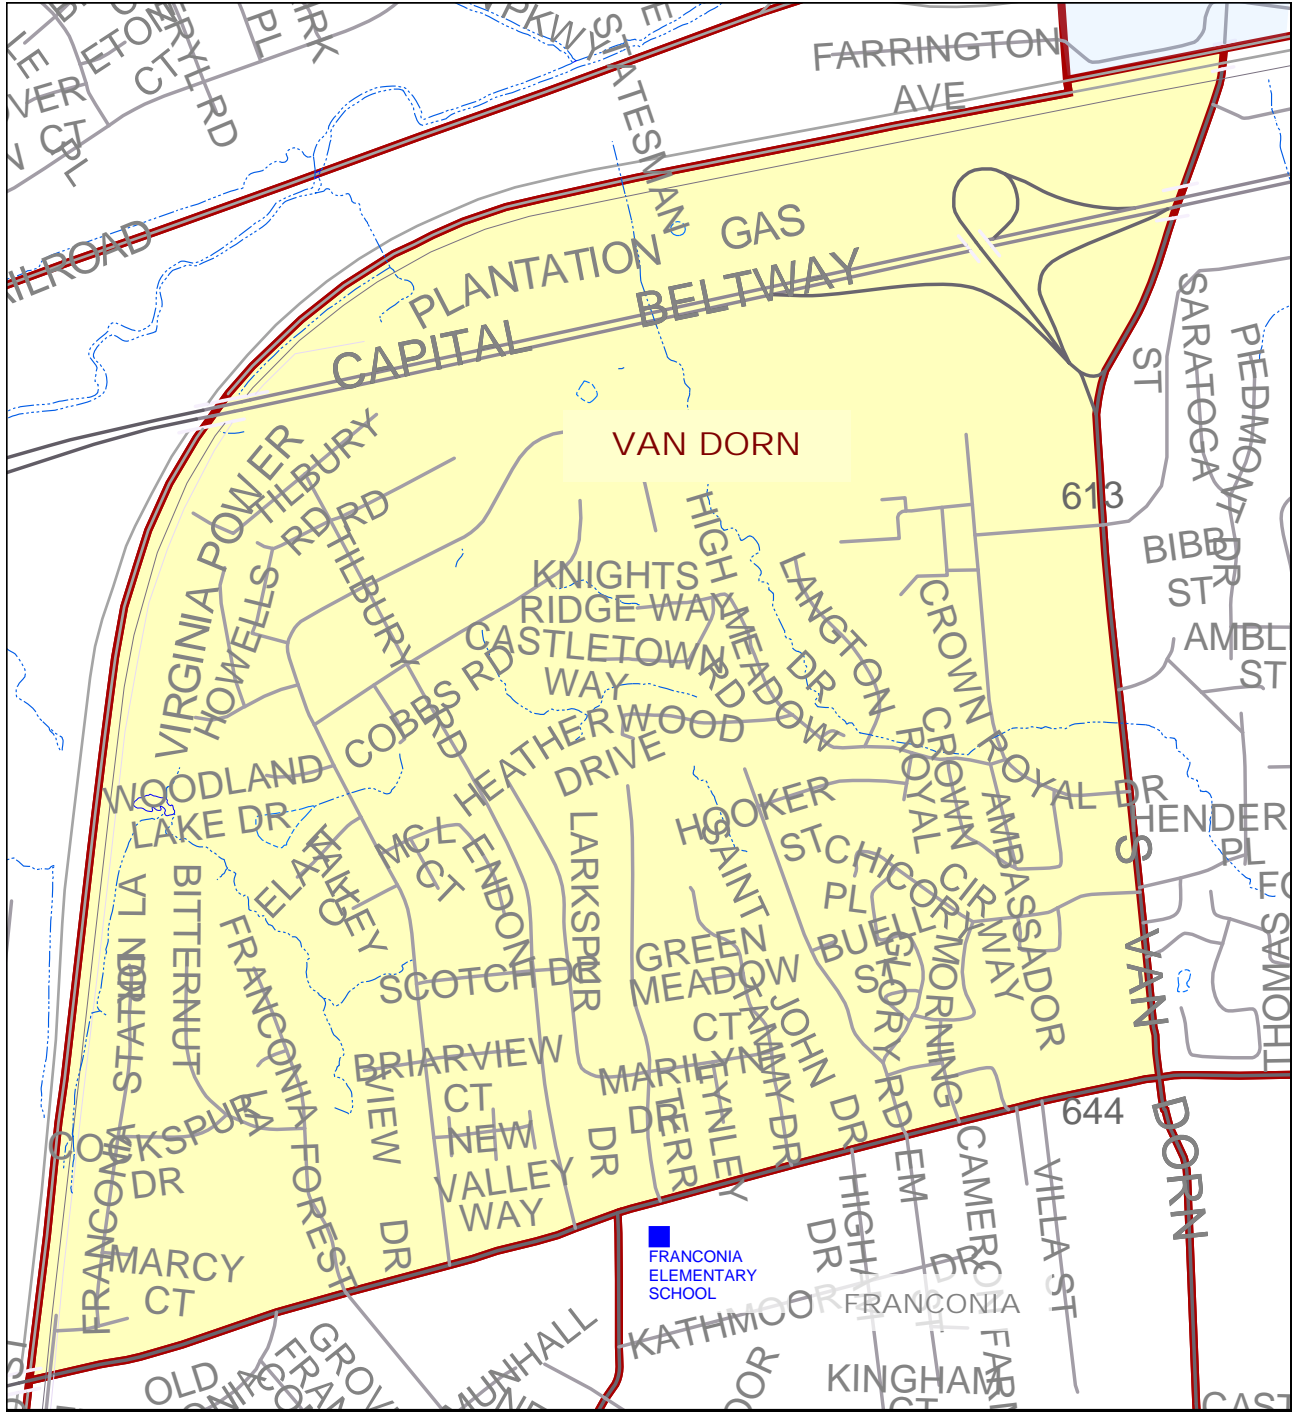

Commonwealth of Virginia
COUNTY OF FAIRFAX
Lee District

PRECINCT 422: VAN DORN

CONGRESSIONAL DISTRICT: EIGHTH
VIRGINIA SENATORIAL DISTRICT: THIRTY-NINTH
HOUSE OF DELEGATES DISTRICT: FORTY-THIRD

DESCRIPTION:

Beginning at the intersection of the Richmond, Fredericksburg and Potomac Railroad and South Van Dorn Street, thence with South Van Dorn Street in a southerly direction to its intersection with Franconia Road, thence with Franconia Road in a southwesterly direction to its intersection with the Richmond, Fredericksburg and Potomac Railroad, thence with the Richmond, Fredericksburg and Potomac Railroad in a northerly, then easterly direction to its intersection with South Van Dorn Street, point of beginning.

POLLING PLACE: Franconia Elementary School
6043 Franconia Road, Springfield

MAP GRIDS: 81-1, 81-2, 81-3, 81-4

NOTES: Adopted March 1997
Precinct description revised and readopted – March 2003

Commonwealth of Virginia
COUNTY OF FAIRFAX Lee District

PRECINCT: 422 VAN DORN

Legend

- | | | | |
|---|-------------------|---|------------------------------|
|  | PRECINCT BOUNDARY |  | NAMING SURROUNDING PRECINCTS |
|  | STREET LINES |  | POLL LOCATION |
|  | WATER FEATURE |  | FEATURED PRECINCT |
| | |  | OTHER JURISDICTION |