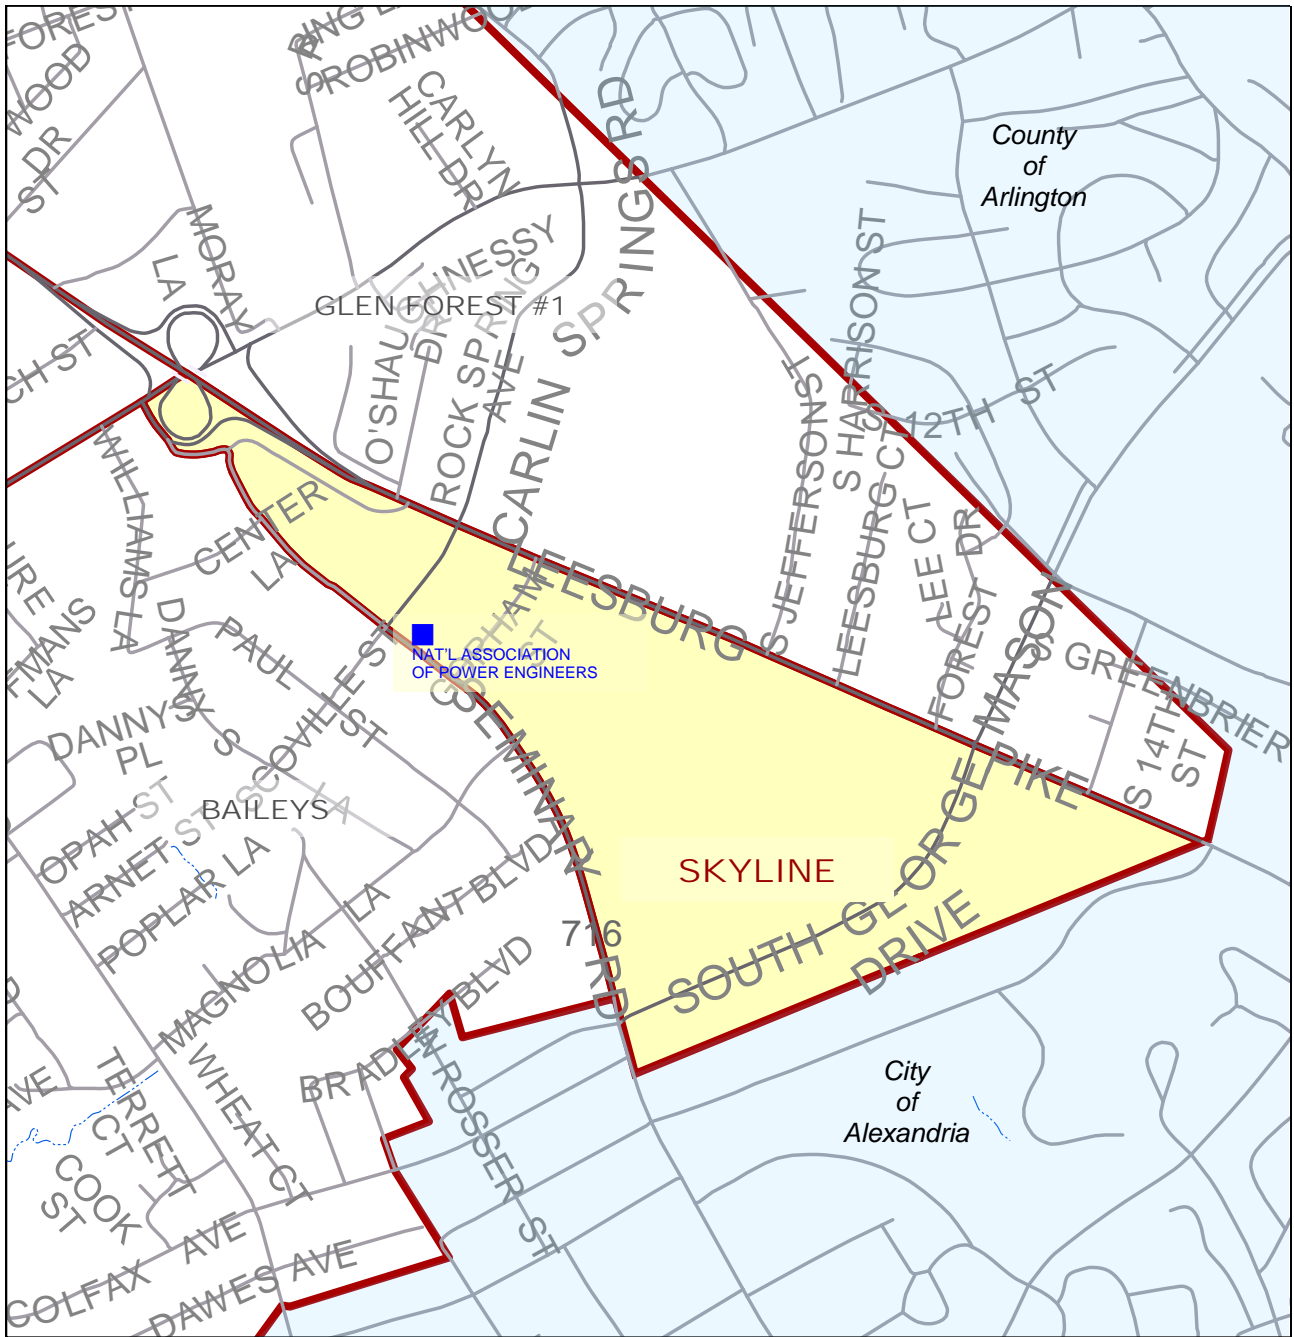

Commonwealth of Virginia
COUNTY OF FAIRFAX
Mason District

PRECINCT 520: SKYLINE

CONGRESSIONAL DISTRICT: EIGHTH
VIRGINIA SENATORIAL DISTRICT: THIRTY-FIRST
HOUSE OF DELEGATES DISTRICT: FORTY-SIXTH

DESCRIPTION:

Beginning at the intersection of Seminary Road and Leesburg Pike (Route 7) at Baileys Crossroads, thence with Leesburg Pike in a southeasterly direction to its intersection with the west corporate boundary of the City of Alexandria, thence with the corporate boundary of the City of Alexandria in a southwesterly direction to its intersection with Seminary Road, thence with Seminary Road in a northwesterly direction to its intersection with Leesburg Pike, point of beginning.

Commonwealth of Virginia
COUNTY OF FAIRFAX
 Mason District

PRECINCT: 520 SKYLINE

Legend

- | | | | |
|---|-------------------|---|-----------------------|
|  | PRECINCT BOUNDARY | NAME | SURROUNDING PRECINCTS |
|  | STREET LINES |  | POLL LOCATION |
|  | WATER FEATURE |  | FEATURED PRECINCT |
| | |  | OTHER JURISDICTIONS |