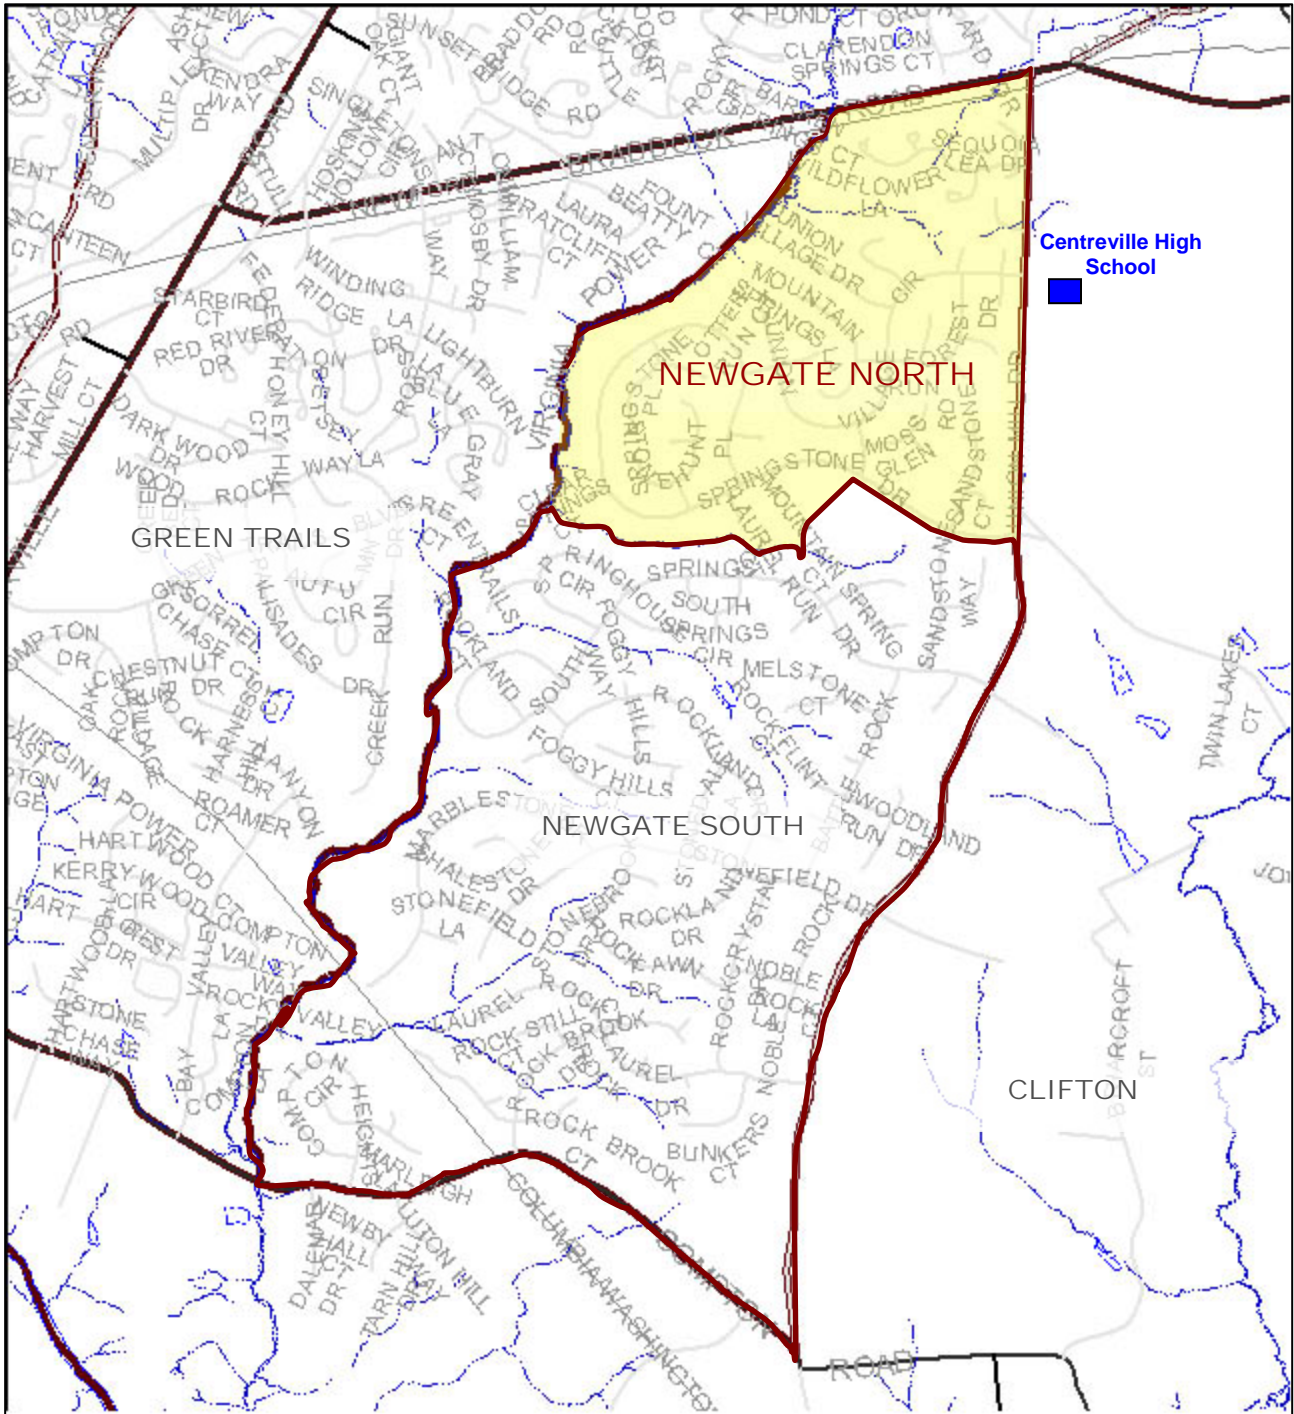

Commonwealth of Virginia  
**COUNTY OF FAIRFAX**  
**Springfield District**

**PRECINCT 849:                    NEWGATE NORTH**

**CONGRESSIONAL DISTRICT:            ELEVENTH**  
**VIRGINIA SENATORIAL DISTRICT:    THIRTY-NINTH**  
**HOUSE OF DELEGATES DISTRICT:    FORTIETH**

**DESCRIPTION:**

Beginning at the intersection of Little Rocky Run (stream) and New Braddock Road, thence with New Braddock Road in an easterly direction to its intersection with Union Mill Road, thence with Union Mill Road in a southerly direction to its intersection with Springstone Drive, thence with Springstone Drive in a westerly direction to its intersection with the western boundary of the Fairfax County Public School property on which Union Mill Elementary School is located, thence with the Fairfax County Public School property in a southwesterly direction to its intersection with an unnamed tributary of Little Rocky Run, thence with the meanders of the unnamed tributary in a westerly direction to its intersection with Little Rocky Run, thence with the meanders of Little Rocky Run in a northerly, then northeasterly direction to its intersection with New Braddock Road, point of beginning.

**POLLING PLACE:**                    Centreville High School  
6001 Union Mill Road, Clifton

**MAP GRIDS:**                    65-2, 66-1

**NOTES:**                    Adopted May 1993  
Moved from Sully District to Springfield District – 2001 Redistricting  
Precinct description revised and readopted – March 2003  
Precinct divided and renamed – January 2009

Commonwealth of Virginia  
**COUNTY OF FAIRFAX**  
 Springfield District

**NEWGATE NORTH PRECINCT**

**Legend**

- |   |                   |   |                    |
|---|-------------------|---|--------------------|
|  | PRECINCT BOUNDARY |  | NAME POLL LOCATION |
|  | STREET LINES      |  | FEATURED PRECINCT  |
|  | WATER FEATURE     |   |                    |