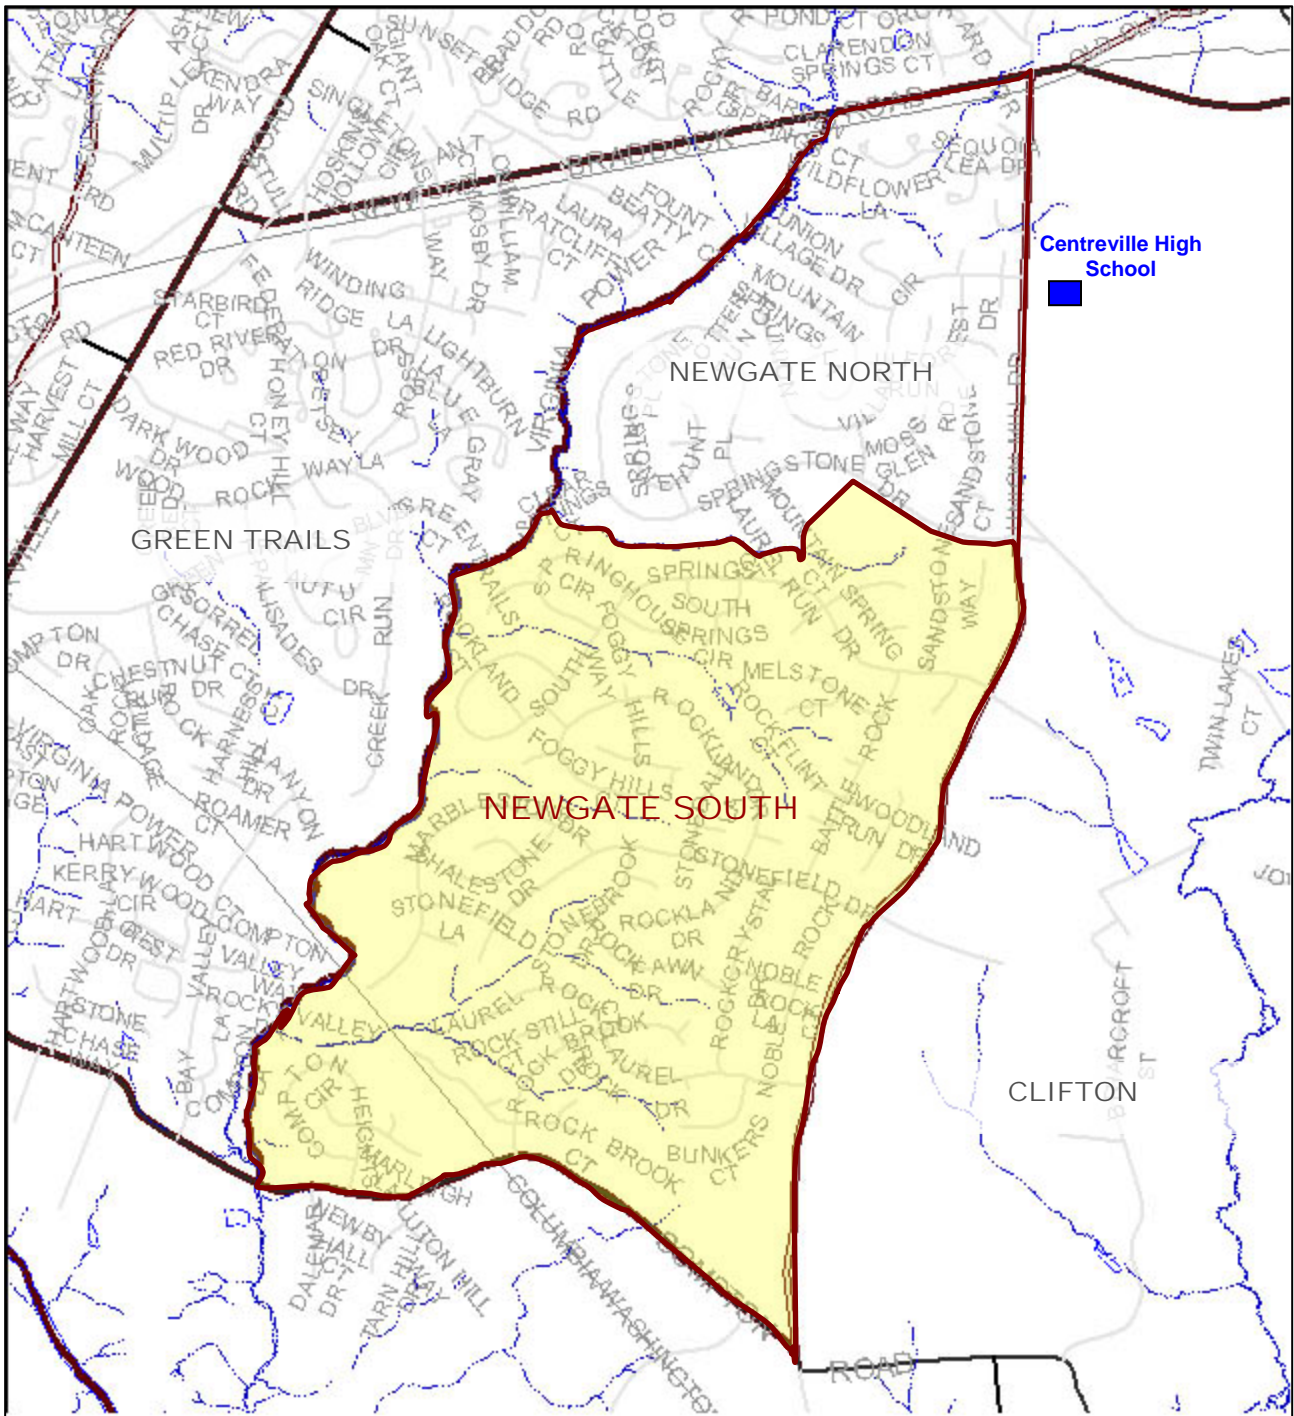

Commonwealth of Virginia  
**COUNTY OF FAIRFAX**  
**Springfield District**

**PRECINCT 854:                    NEWGATE SOUTH**

**CONGRESSIONAL DISTRICT:            ELEVENTH**  
**VIRGINIA SENATORIAL DISTRICT:    THIRTY-NINTH**  
**HOUSE OF DELEGATES DISTRICT:    FORTIETH**

**DESCRIPTION:**

Beginning at the intersection of Little Rocky Run (stream) and an unnamed tributary of Little Rocky Run that is located along the southern boundary of Section 42 of the Little Rocky Run development, thence with the meanders of the unnamed tributary in an easterly direction to its intersection with the western boundary of the Fairfax County Public School property on which Union Mill Elementary School is located, thence with the boundary of the Fairfax County Public School property in a northeasterly direction to its intersection with Springstone Drive, thence with Springstone Drive in an easterly direction to its intersection with Union Mill Road, thence with Union Mill Road in a southerly direction to its intersection with Compton Road, thence with Compton Road in a northwesterly, then westerly direction to its intersection with Little Rocky Run, thence with the meanders of Little Rocky Run in a northeasterly direction to its intersection with the unnamed tributary, point of beginning.

**POLLING PLACE:**                    Centreville High School  
6001 Union Mill Road, Clifton

**MAP GRIDS:**                    65-4, 66-3, 74-2

**NOTES:**                    Established January 2009

Commonwealth of Virginia  
**COUNTY OF FAIRFAX**  
 Springfield District

**NEWGATE SOUTH PRECINCT**

**Legend**

- |   |                   |   |                           |
|---|-------------------|---|---------------------------|
|  | PRECINCT BOUNDARY | <b>NAME</b>   | SURROUNDING PRECINCTS     |
|  | STREET LINES      |  | <b>NAME</b> POLL LOCATION |
|  | WATER FEATURE     |  | FEATURED PRECINCT         |