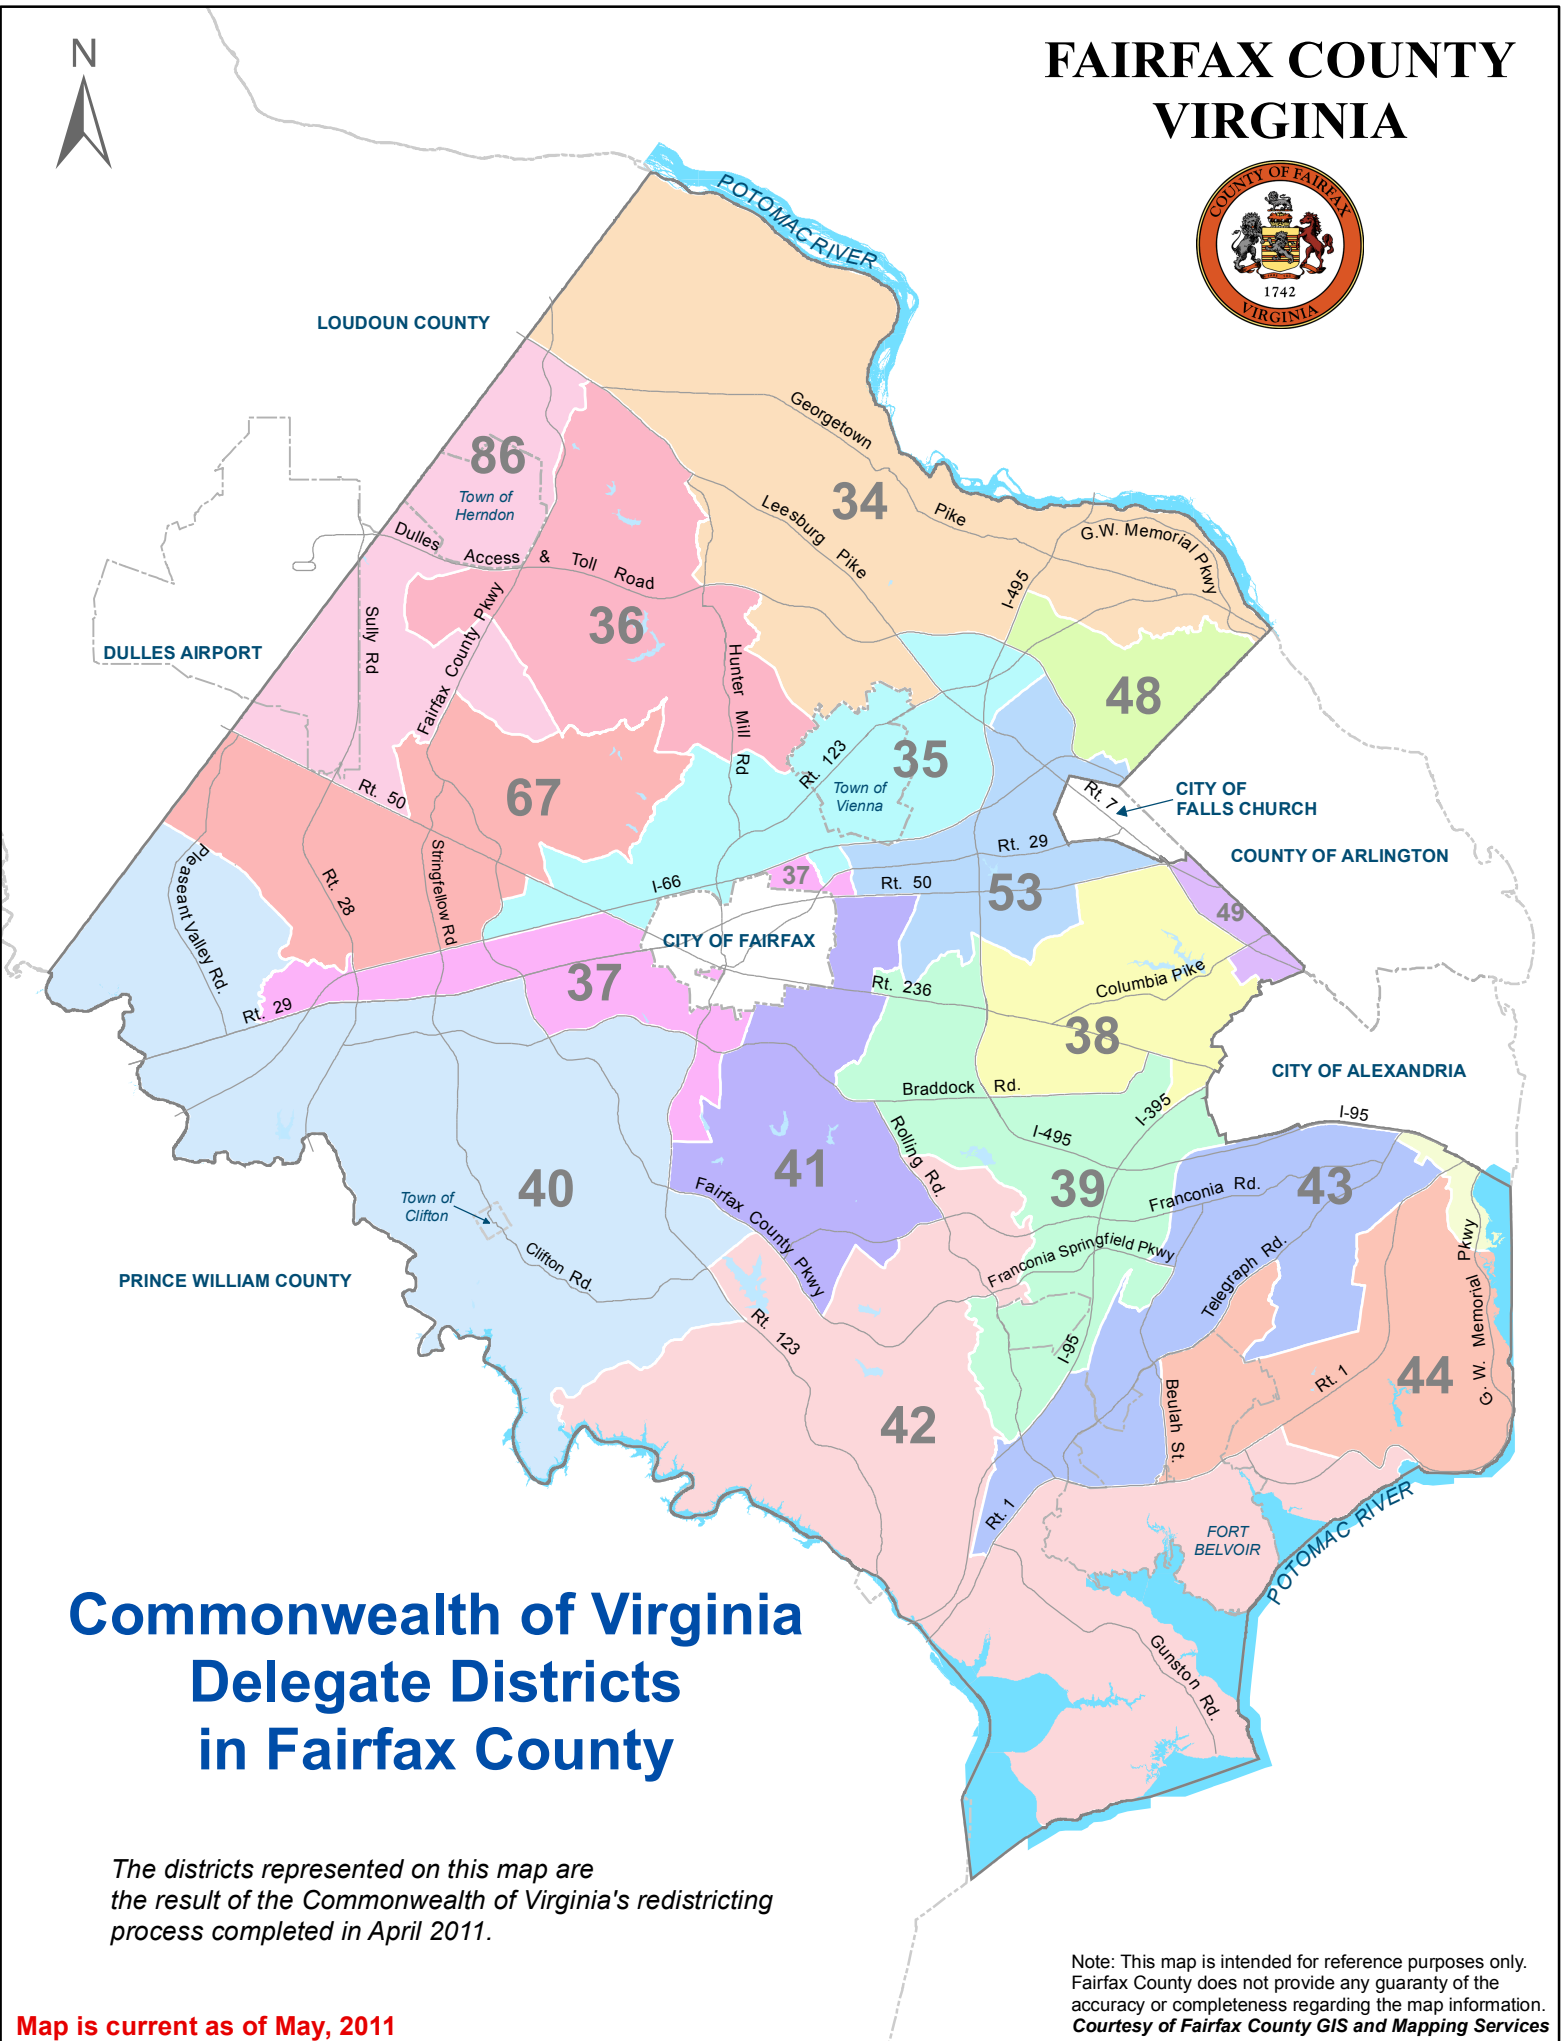

FAIRFAX COUNTY VIRGINIA

Commonwealth of Virginia Delegate Districts in Fairfax County

The districts represented on this map are the result of the Commonwealth of Virginia's redistricting process completed in April 2011.

Map is current as of May, 2011

Note: This map is intended for reference purposes only. Fairfax County does not provide any guaranty of the accuracy or completeness regarding the map information. Courtesy of Fairfax County GIS and Mapping Services