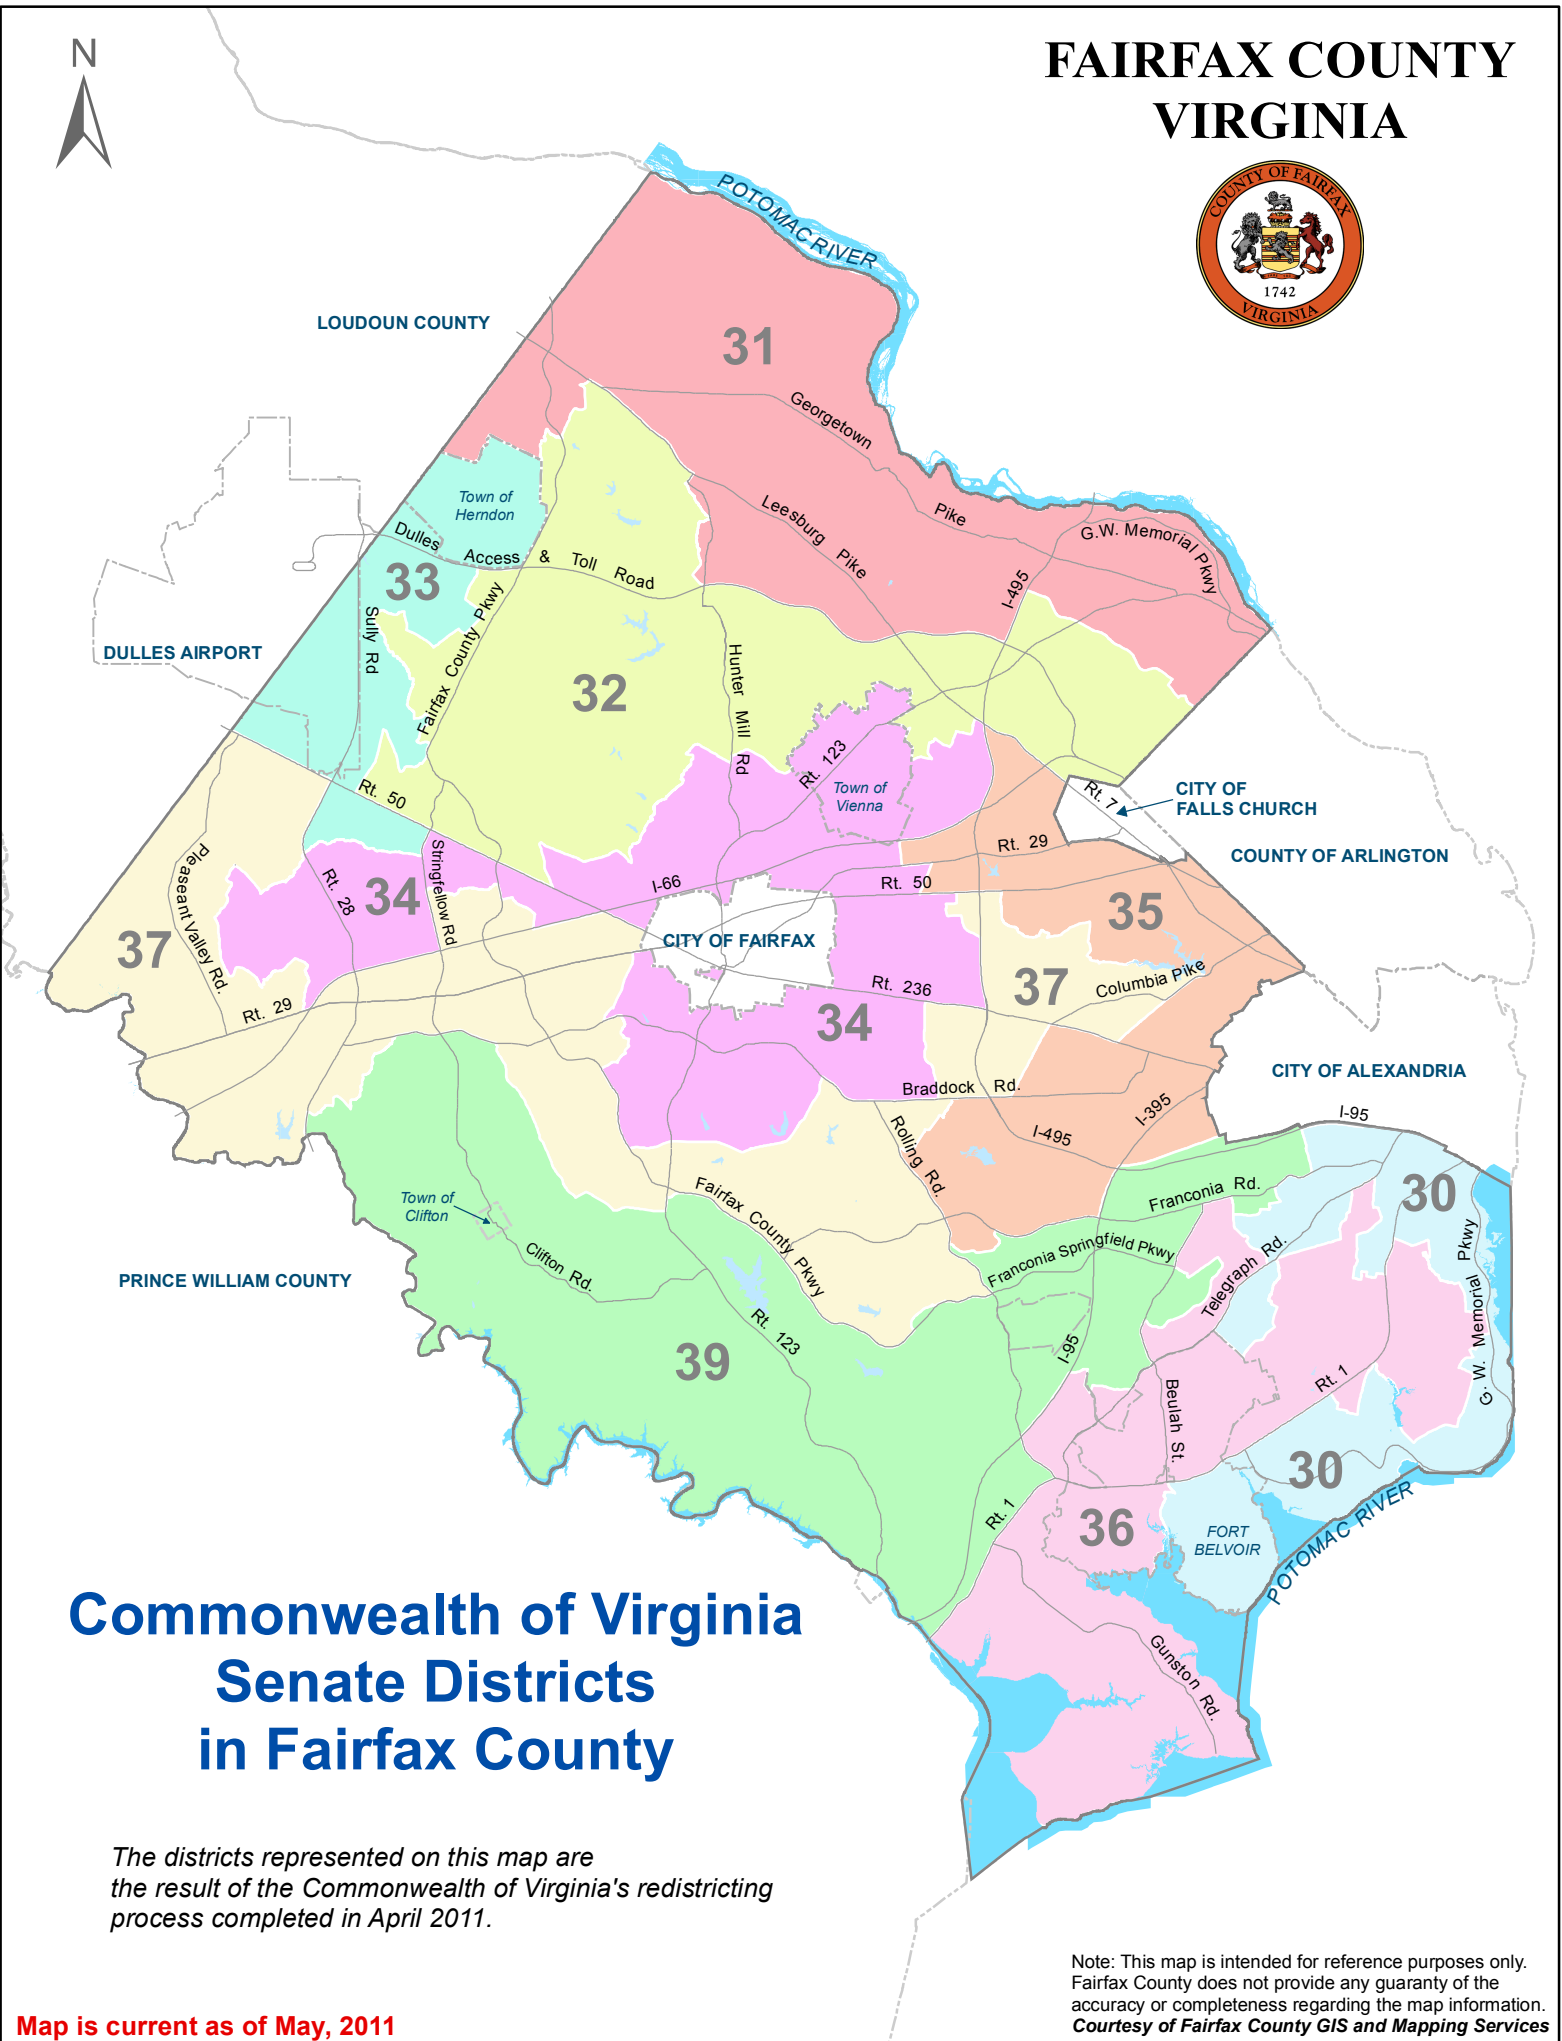

FAIRFAX COUNTY VIRGINIA

Commonwealth of Virginia Senate Districts in Fairfax County

The districts represented on this map are the result of the Commonwealth of Virginia's redistricting process completed in April 2011.

Map is current as of May, 2011

Note: This map is intended for reference purposes only. Fairfax County does not provide any guaranty of the accuracy or completeness regarding the map information. Courtesy of Fairfax County GIS and Mapping Services