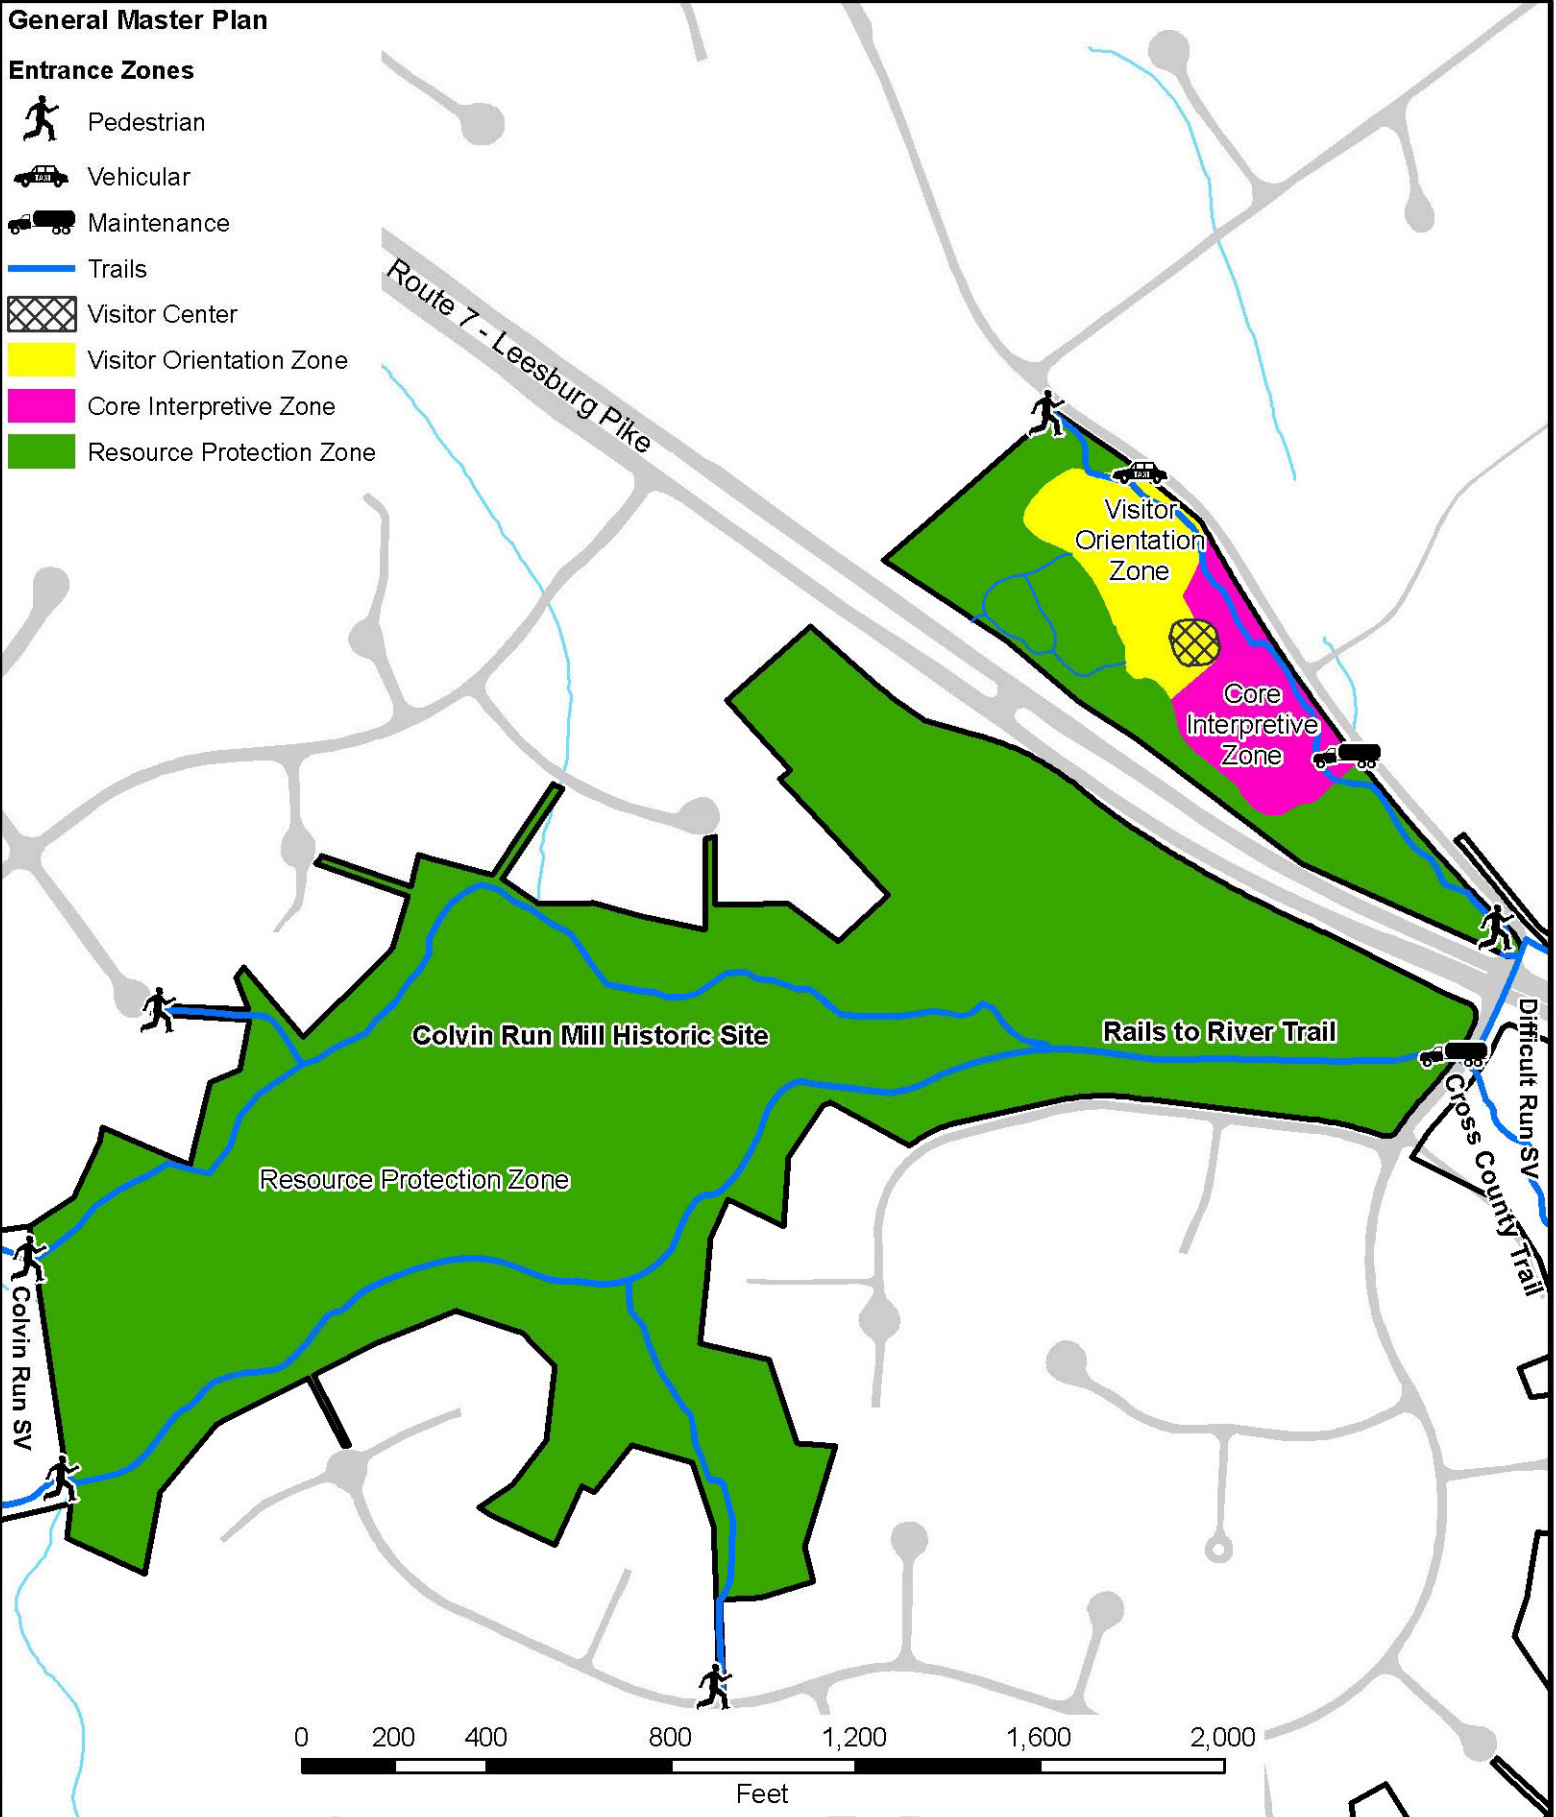

General Master Plan

Entrance Zones

-  Pedestrian
-  Vehicular
-  Maintenance
-  Trails
-  Visitor Center
-  Visitor Orientation Zone
-  Core Interpretive Zone
-  Resource Protection Zone

**FAIRFAX COUNTY
PARK AUTHORITY**
12055 Government
Center Parkway, Suite 406
Fairfax, VA 22035-1118

**GENERAL MANAGEMENT PLAN
COLVIN RUN MILL HISTORIC SITE MPR**
10017 COLVIN RUN ROAD, GREAT FALLS VA 22066

Approved
24 September 2008

Entrance Zones

-  Pedestrian
-  Vehicular
-  Maintenance
-  Trails

**FAIRFAX COUNTY
PARK AUTHORITY**
12055 Government
Center Parkway, Suite 406
Fairfax, VA 22035-1118

**CONCEPT DEVELOPMENT PLAN
COLVIN RUN MILL HISTORIC SITE MPR**
10017 COLVIN RUN ROAD, GREAT FALLS VA 22066

Approved
24 September 2008