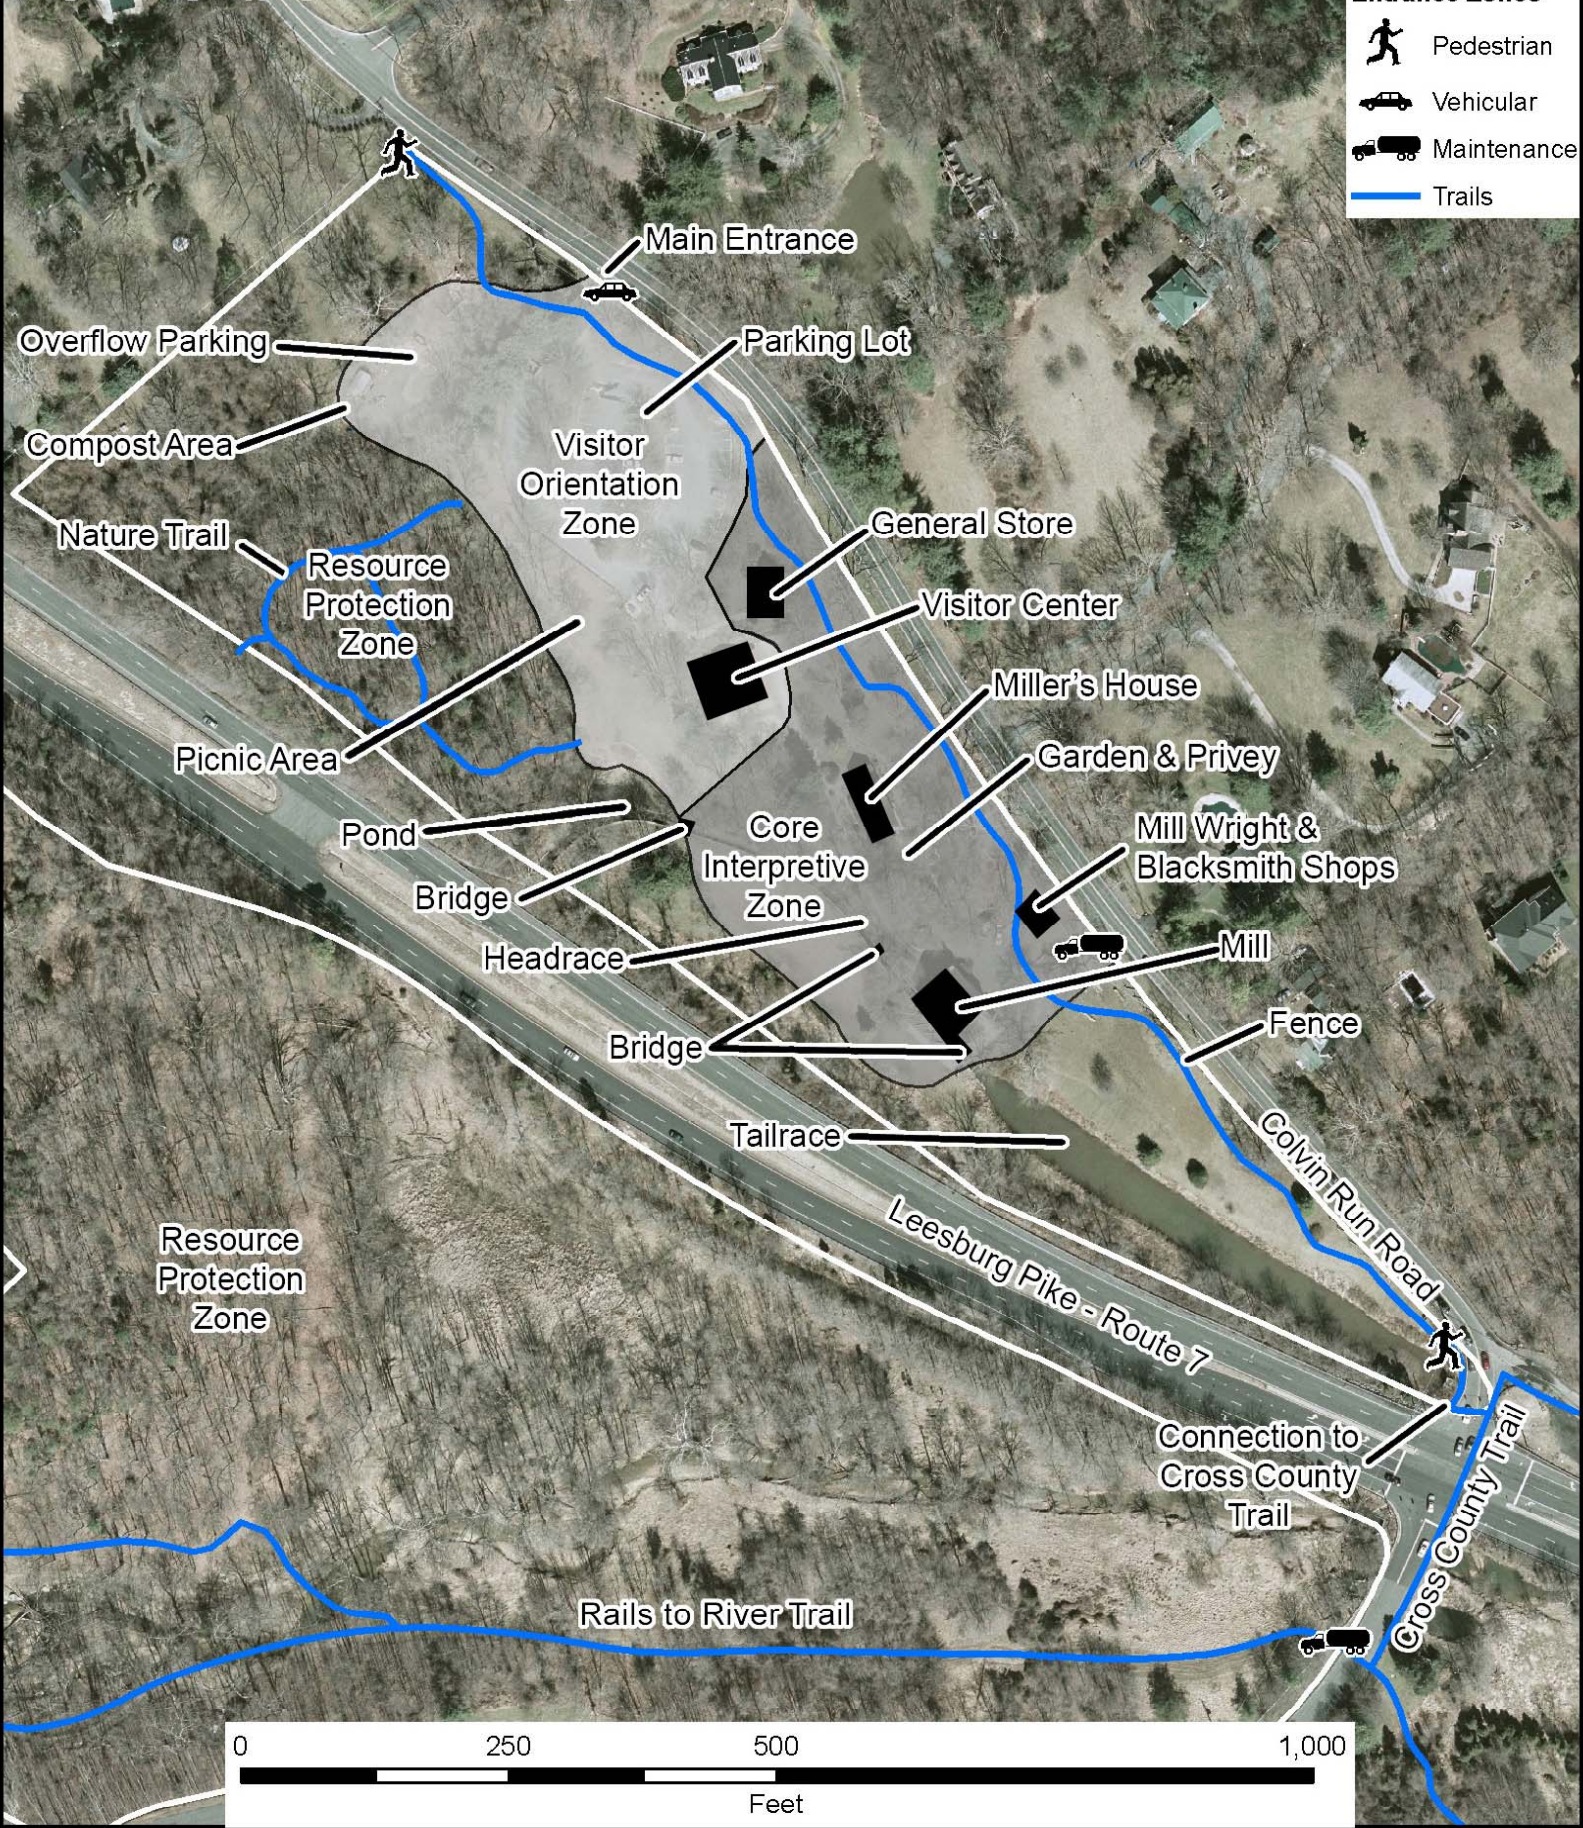

General Master Plan

Entrance Zones

-  Pedestrian
-  Vehicular
-  Maintenance
-  Trails
-  Visitor Center
-  Visitor Orientation Zone
-  Core Interpretive Zone
-  Resource Protection Zone

**FAIRFAX COUNTY
PARK AUTHORITY**
12055 Government
Center Parkway, Suite 406
Fairfax, VA 22035-1118

**GENERAL MANAGEMENT PLAN
COLVIN RUN MILL HISTORIC SITE MPR**
10017 COLVIN RUN ROAD, GREAT FALLS VA 22066

Approved
24 September 2008

Entrance Zones

-  Pedestrian
-  Vehicular
-  Maintenance
-  Trails

**FAIRFAX COUNTY
PARK AUTHORITY**
12055 Government
Center Parkway, Suite 406
Fairfax, VA 22035-1118

**CONCEPT DEVELOPMENT PLAN
COLVIN RUN MILL HISTORIC SITE MPR**
10017 COLVIN RUN ROAD, GREAT FALLS VA 22066

Approved
24 September 2008