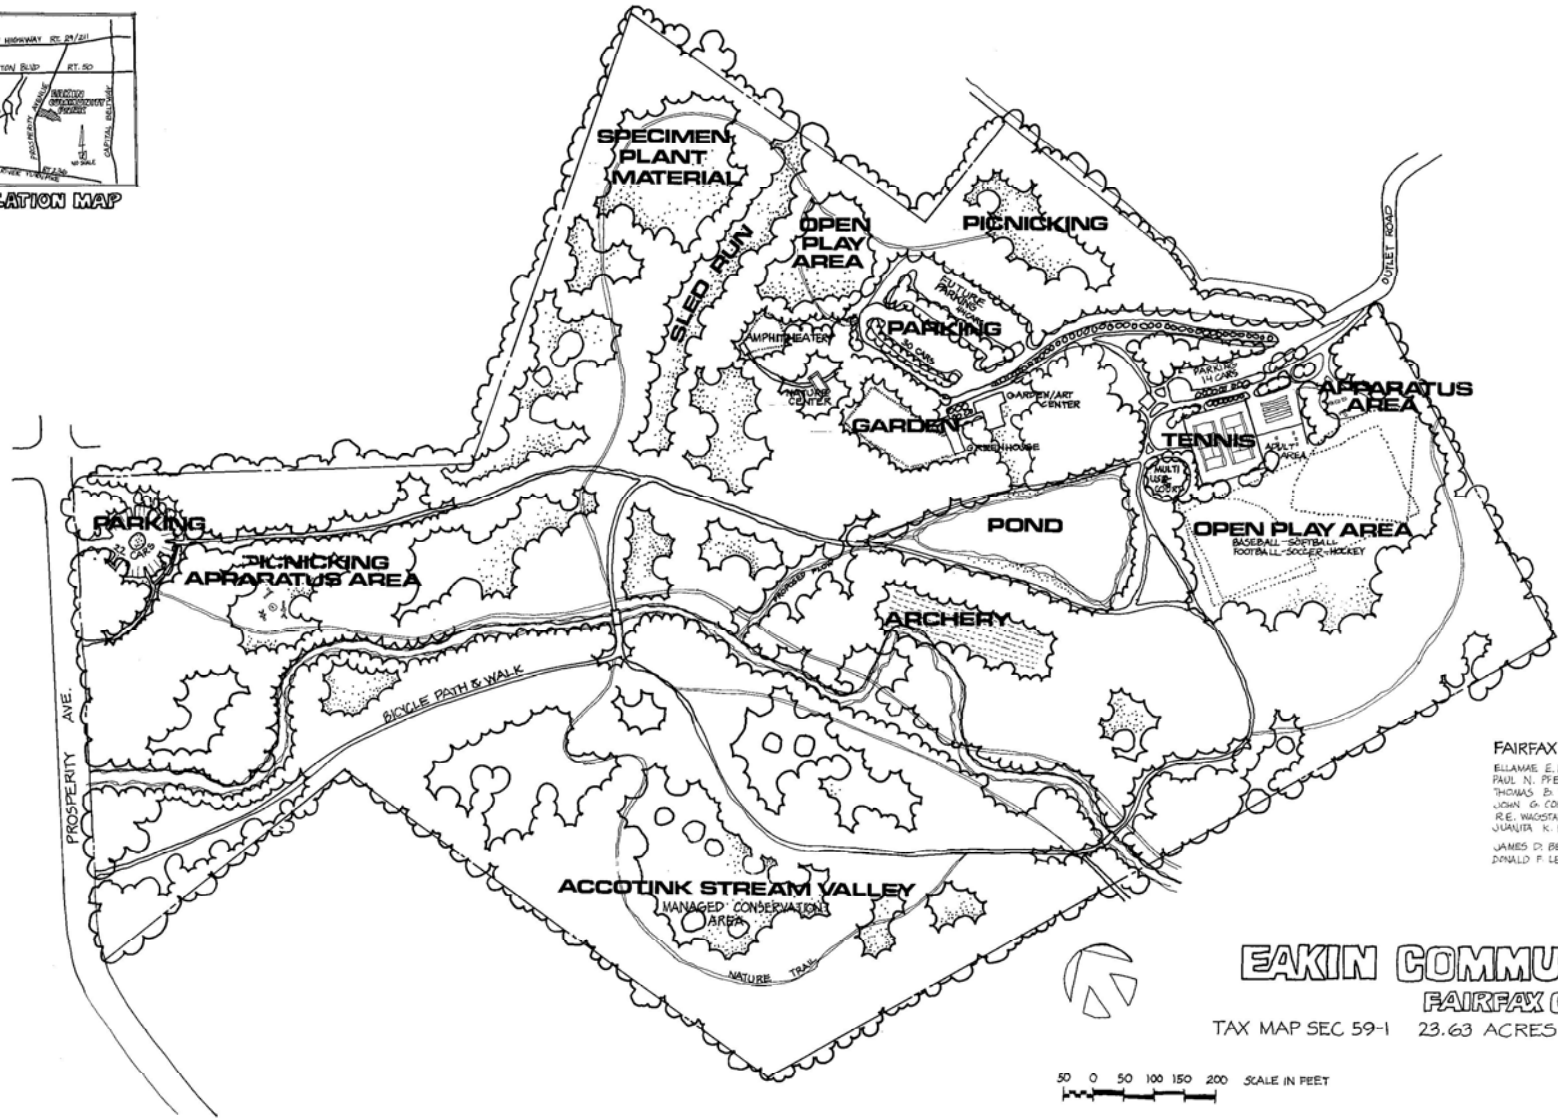

LOCATION MAP

FAIRFAX COUNTY PARK AUTHORITY
 ELLAMAE E. DONLE CHAIRMAN
 PAUL N. PREIFFER VICE-CHAIRMAN
 THOMAS B. WRIGHT SECRETARY-TREASURER
 JOHN G. CORBOY
 R.E. WAGSTAFF
 JUANITA K. ROE DIRECTOR
 JAMES D. BELL SUPT. OF PLANNING
 DONALD F. LEHNER

MASTER PLAN
EAKIN COMMUNITY PARK
 FAIRFAX COUNTY, VIRGINIA

TAX MAP SEC 59-1 23.63 ACRES DATE: JANUARY, 1967