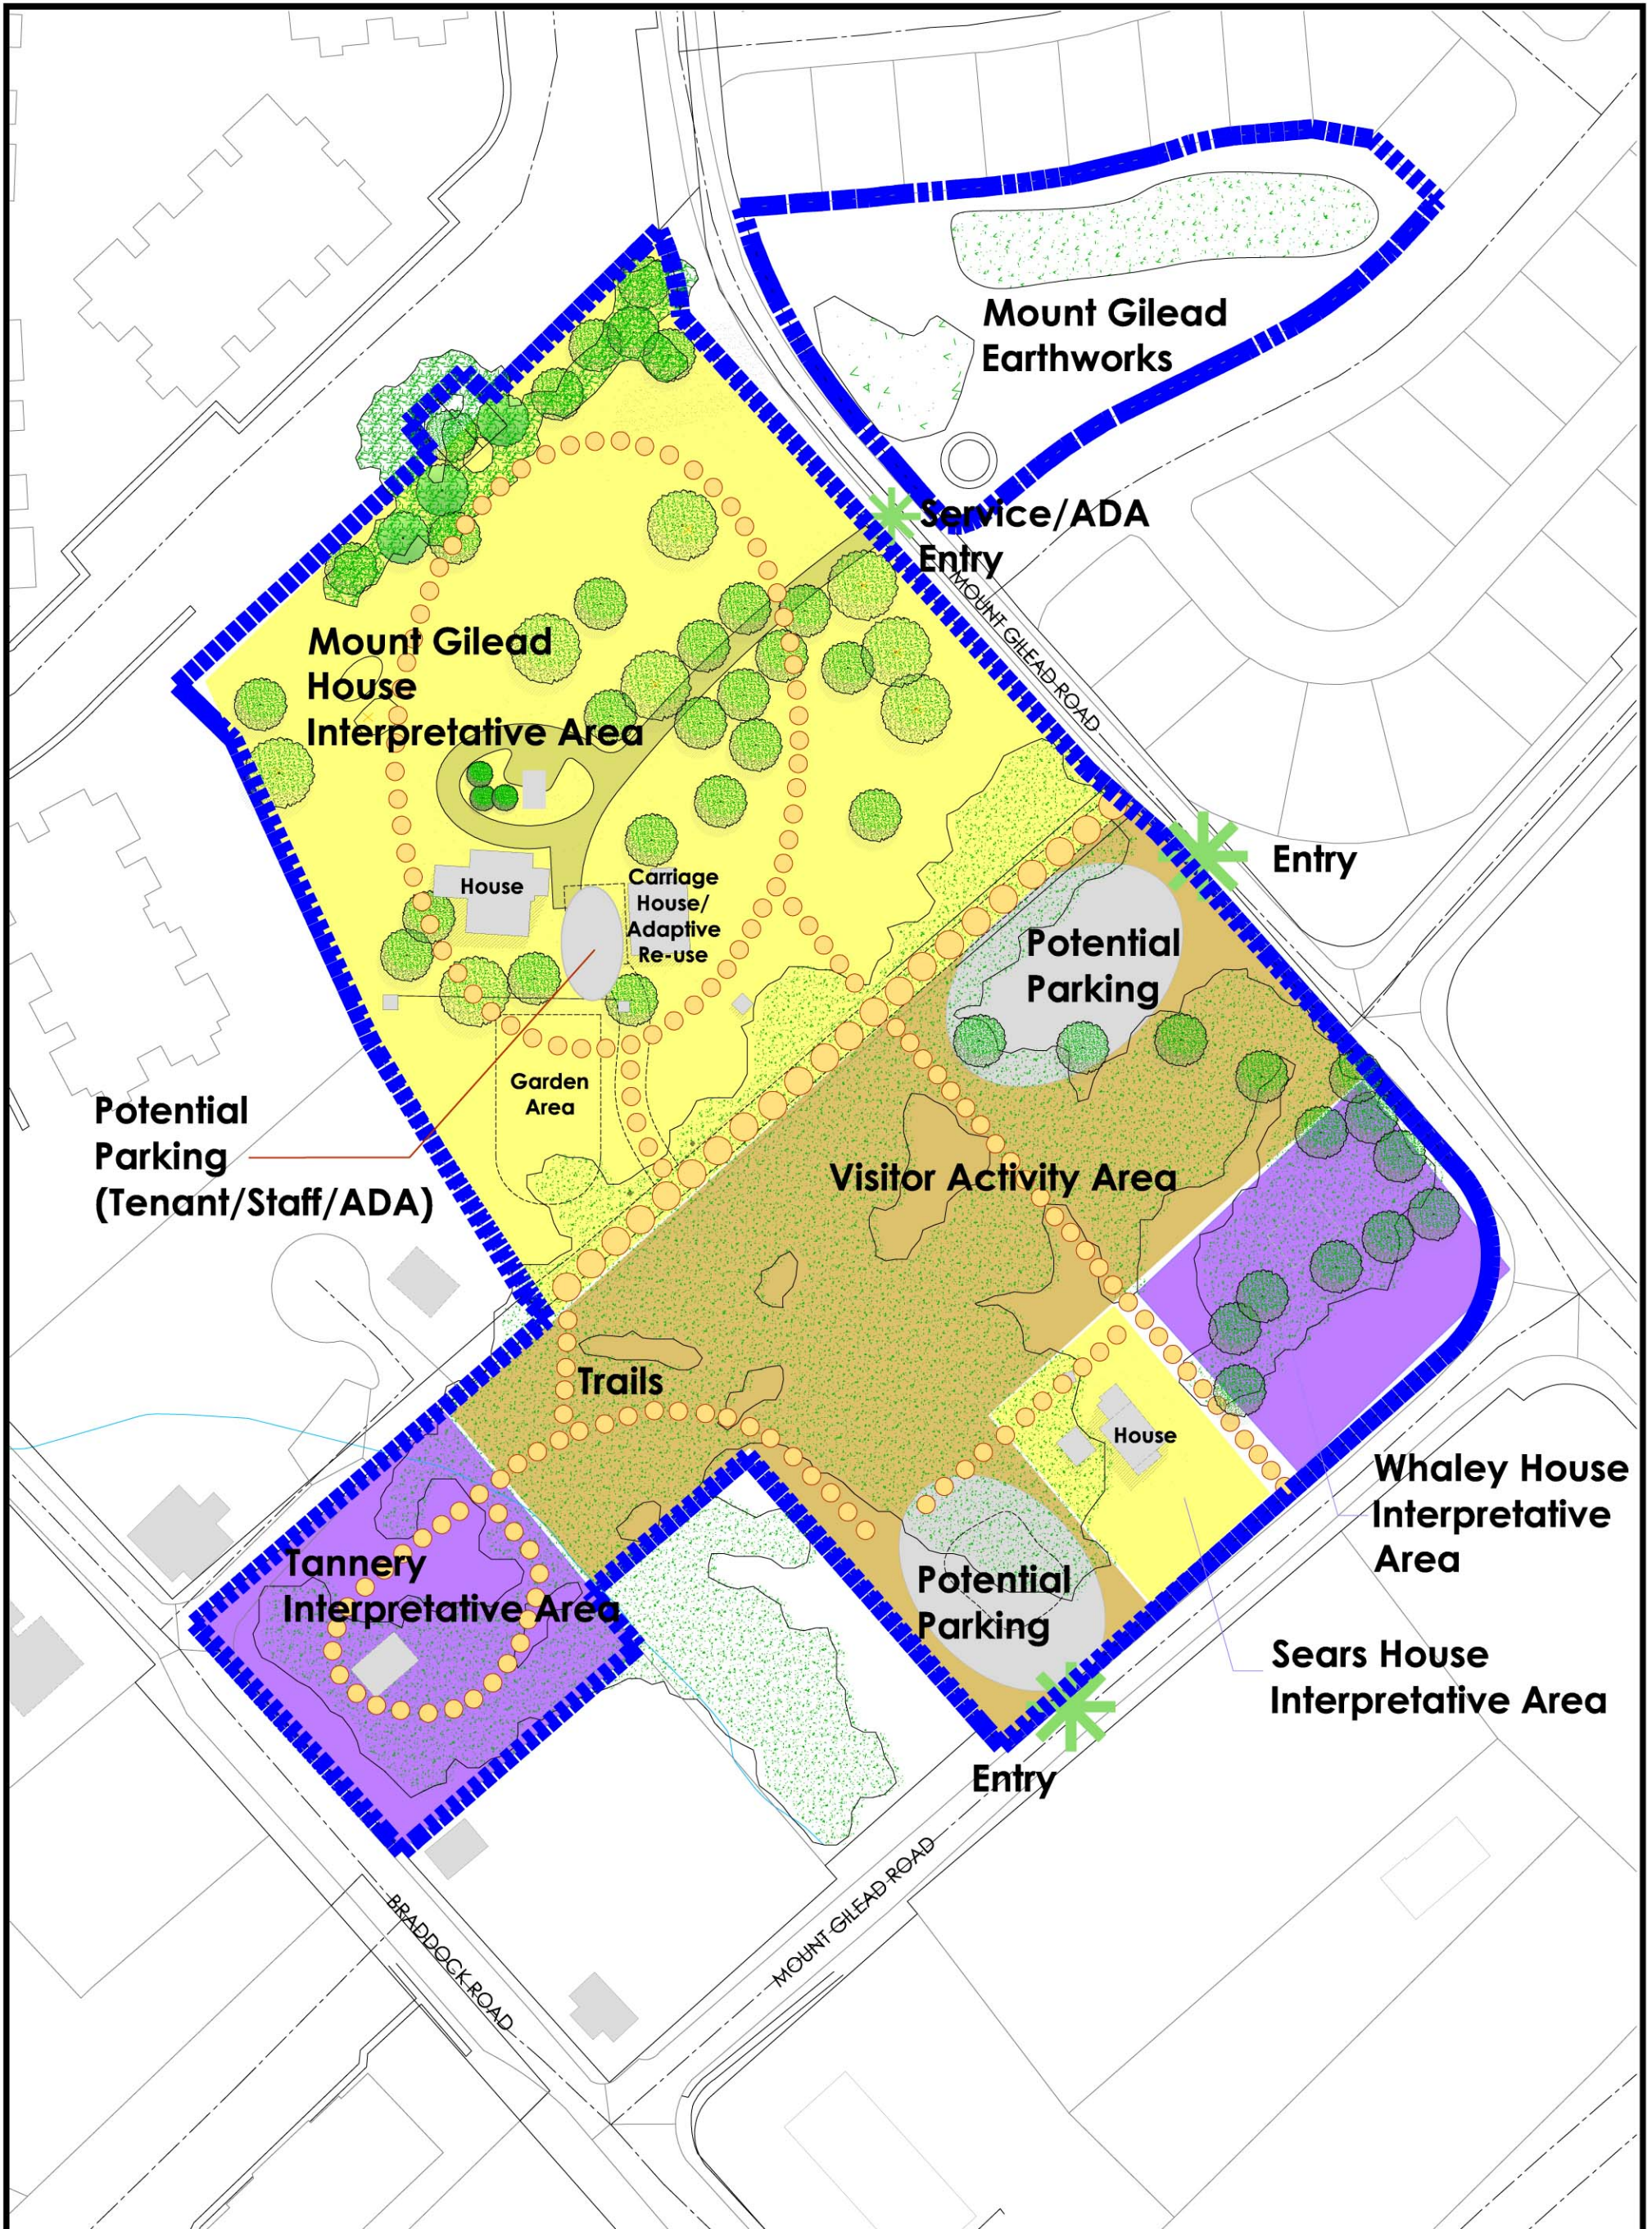

LEGEND

- | | | | |
|--|---------------------|--|-----------------------|
| | Preservation Zone | | Visitor Activity Zone |
| | Restoration Zone | | Park Parcels |
| | Rehabilitation Zone | | |

Approved

Historic Centreville Park: Mount Gilead Parcel
 Conceptual Development Plan