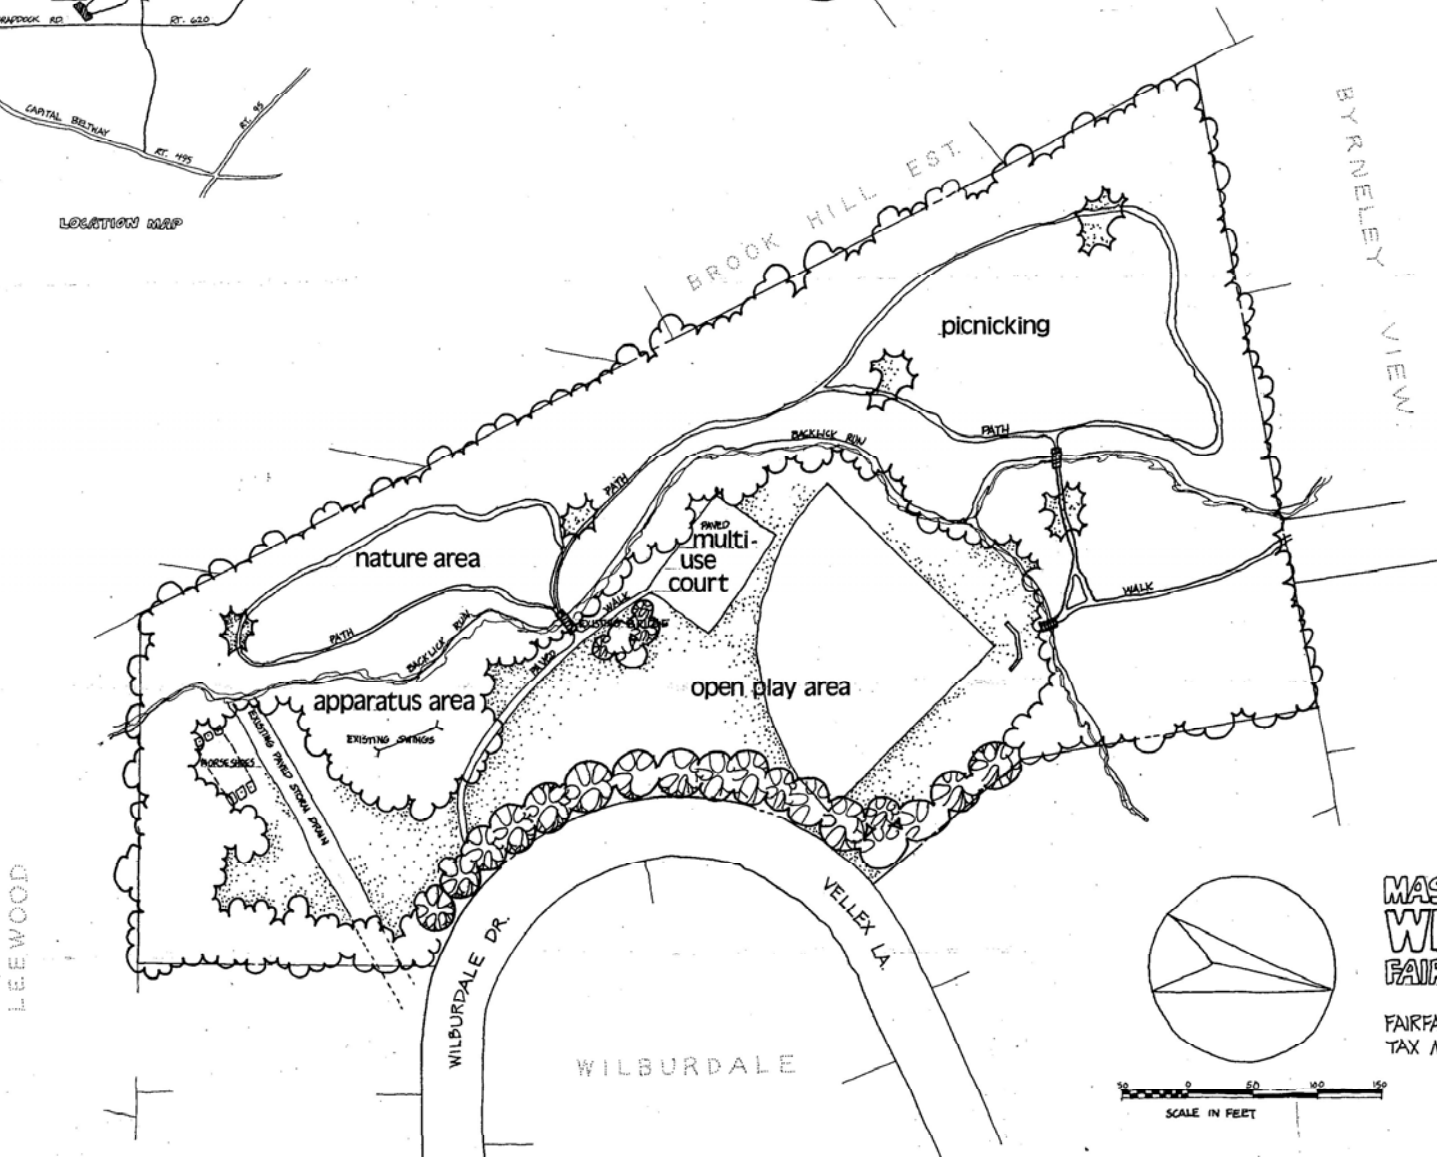

LOCATION MAP

**MASTER PLAN
WILBURDALE PARK
FAIRFAX COUNTY, VIRGINIA**

FAIRFAX COUNTY PARK AUTHORITY DATE: AUGUST 1964
TAX MAP NO. 71-3 ACRES - 8.11