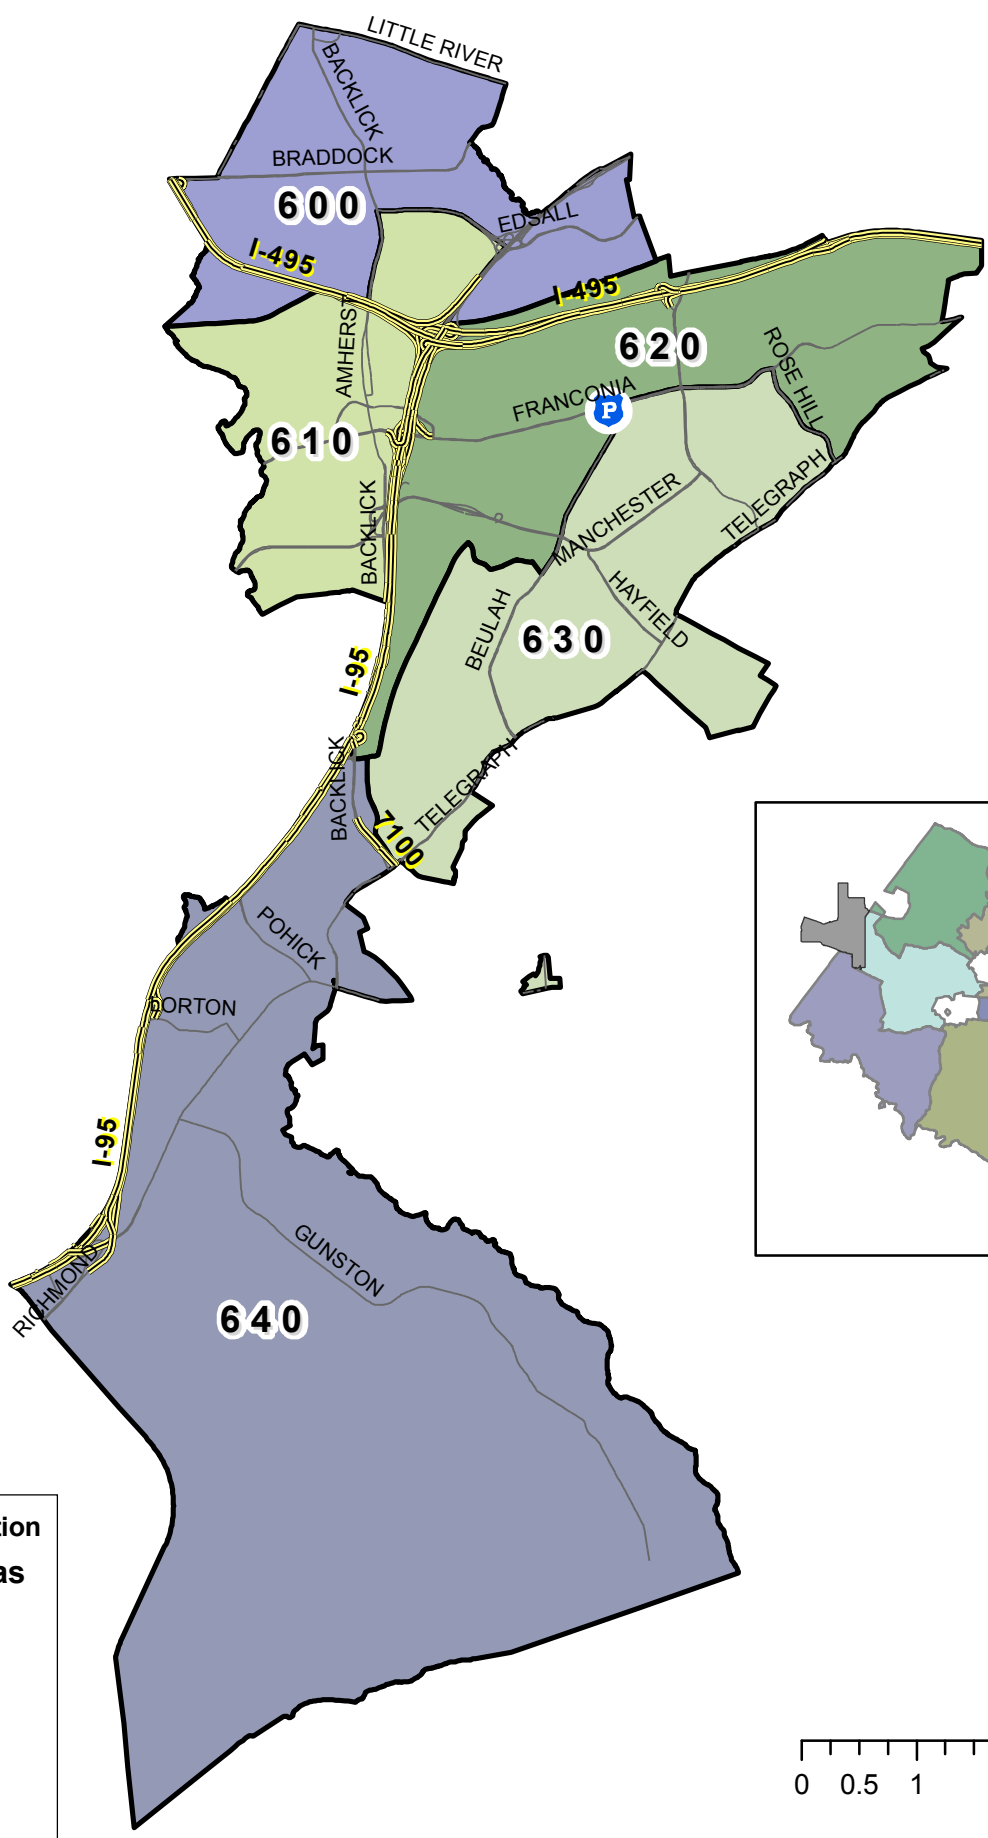

# Fairfax County Police Department Franconia District Station Police Service Areas

**Franconia District Station  
Police Service Areas**

-  600
-  610
-  620
-  630
-  640