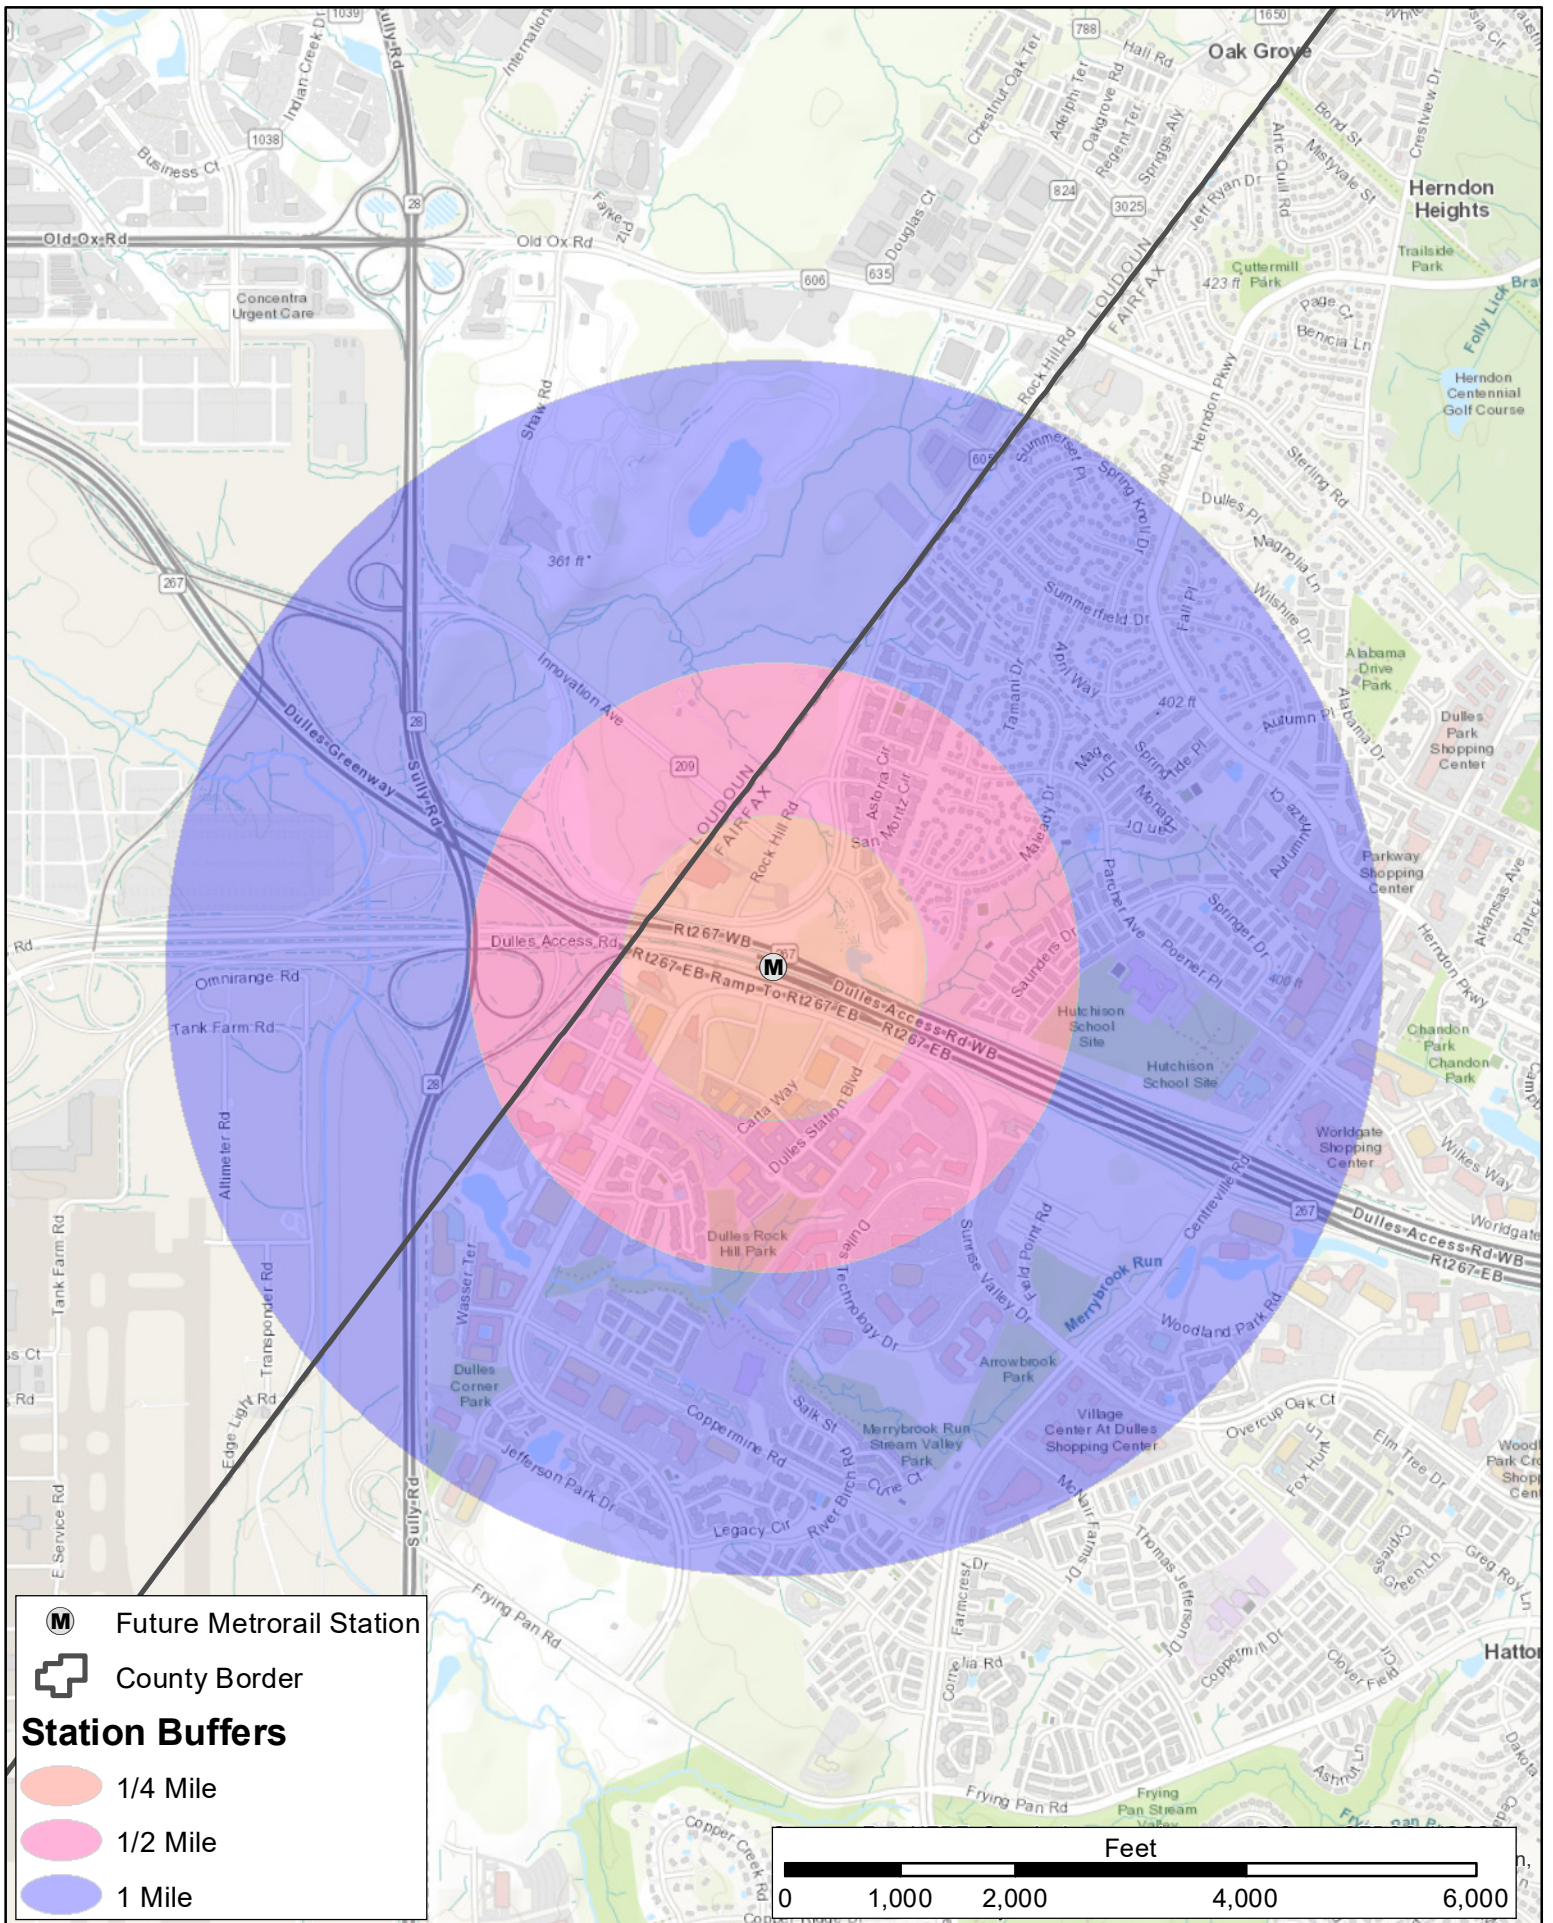

Innovation Center Metrorail Station

M Future Metrorail Station

+ County Border

Station Buffers

- 1/4 Mile
- 1/2 Mile
- 1 Mile