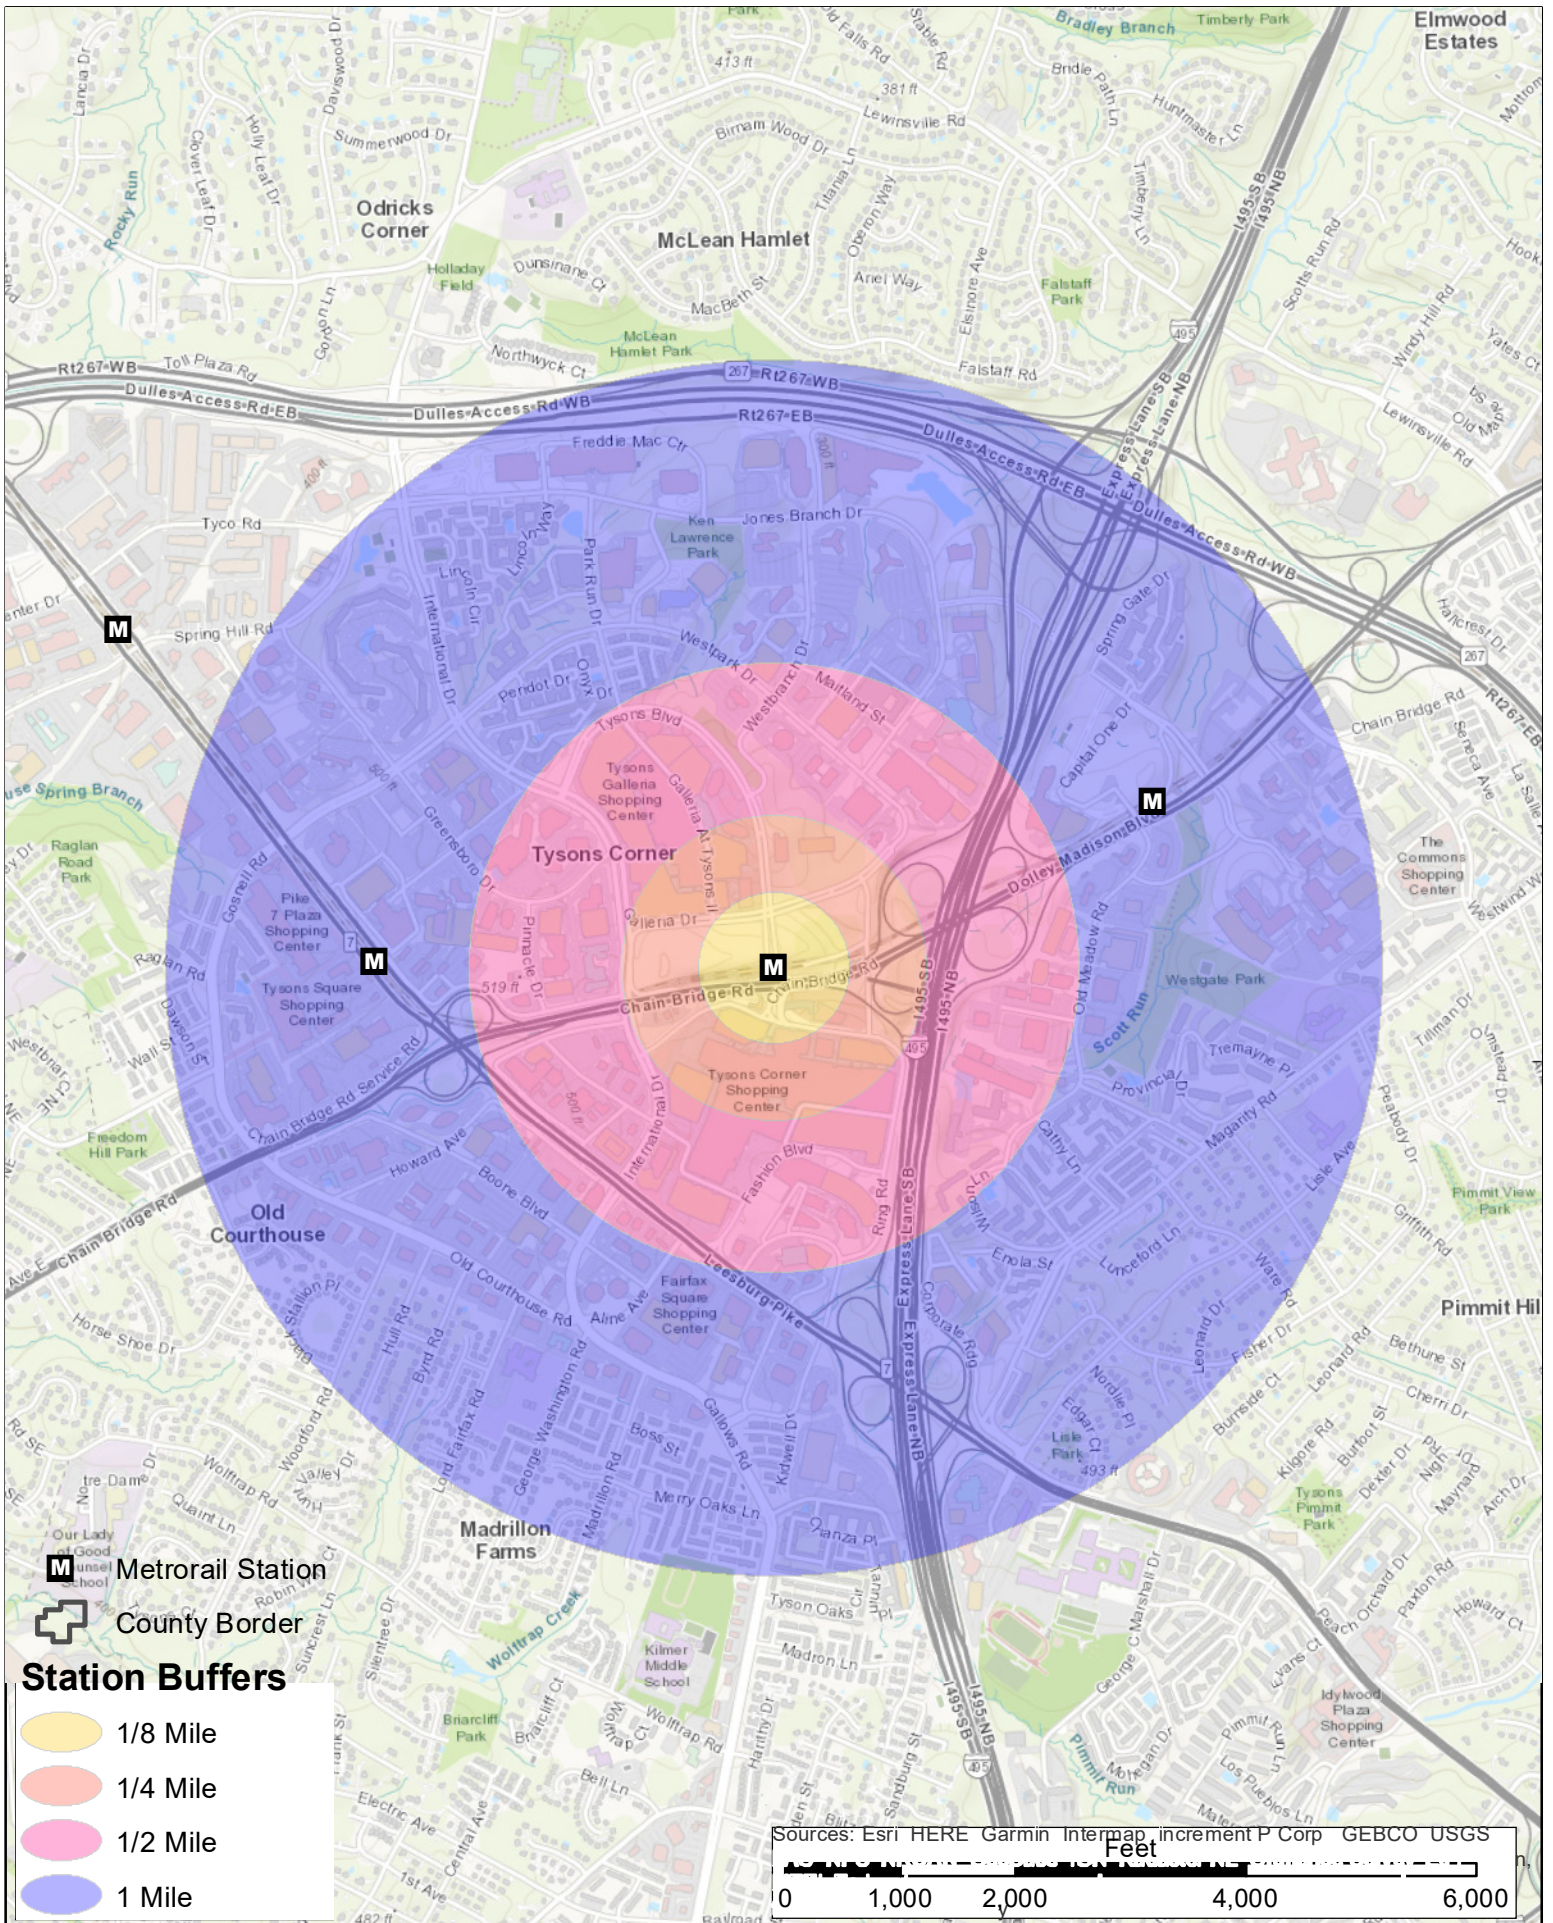

Tysons Corner Metrorail Station

Sources: Esri HERE Garmin Intermap increment P Corp GEBCO USGS
 Feet
 0 1,000 2,000 4,000 6,000