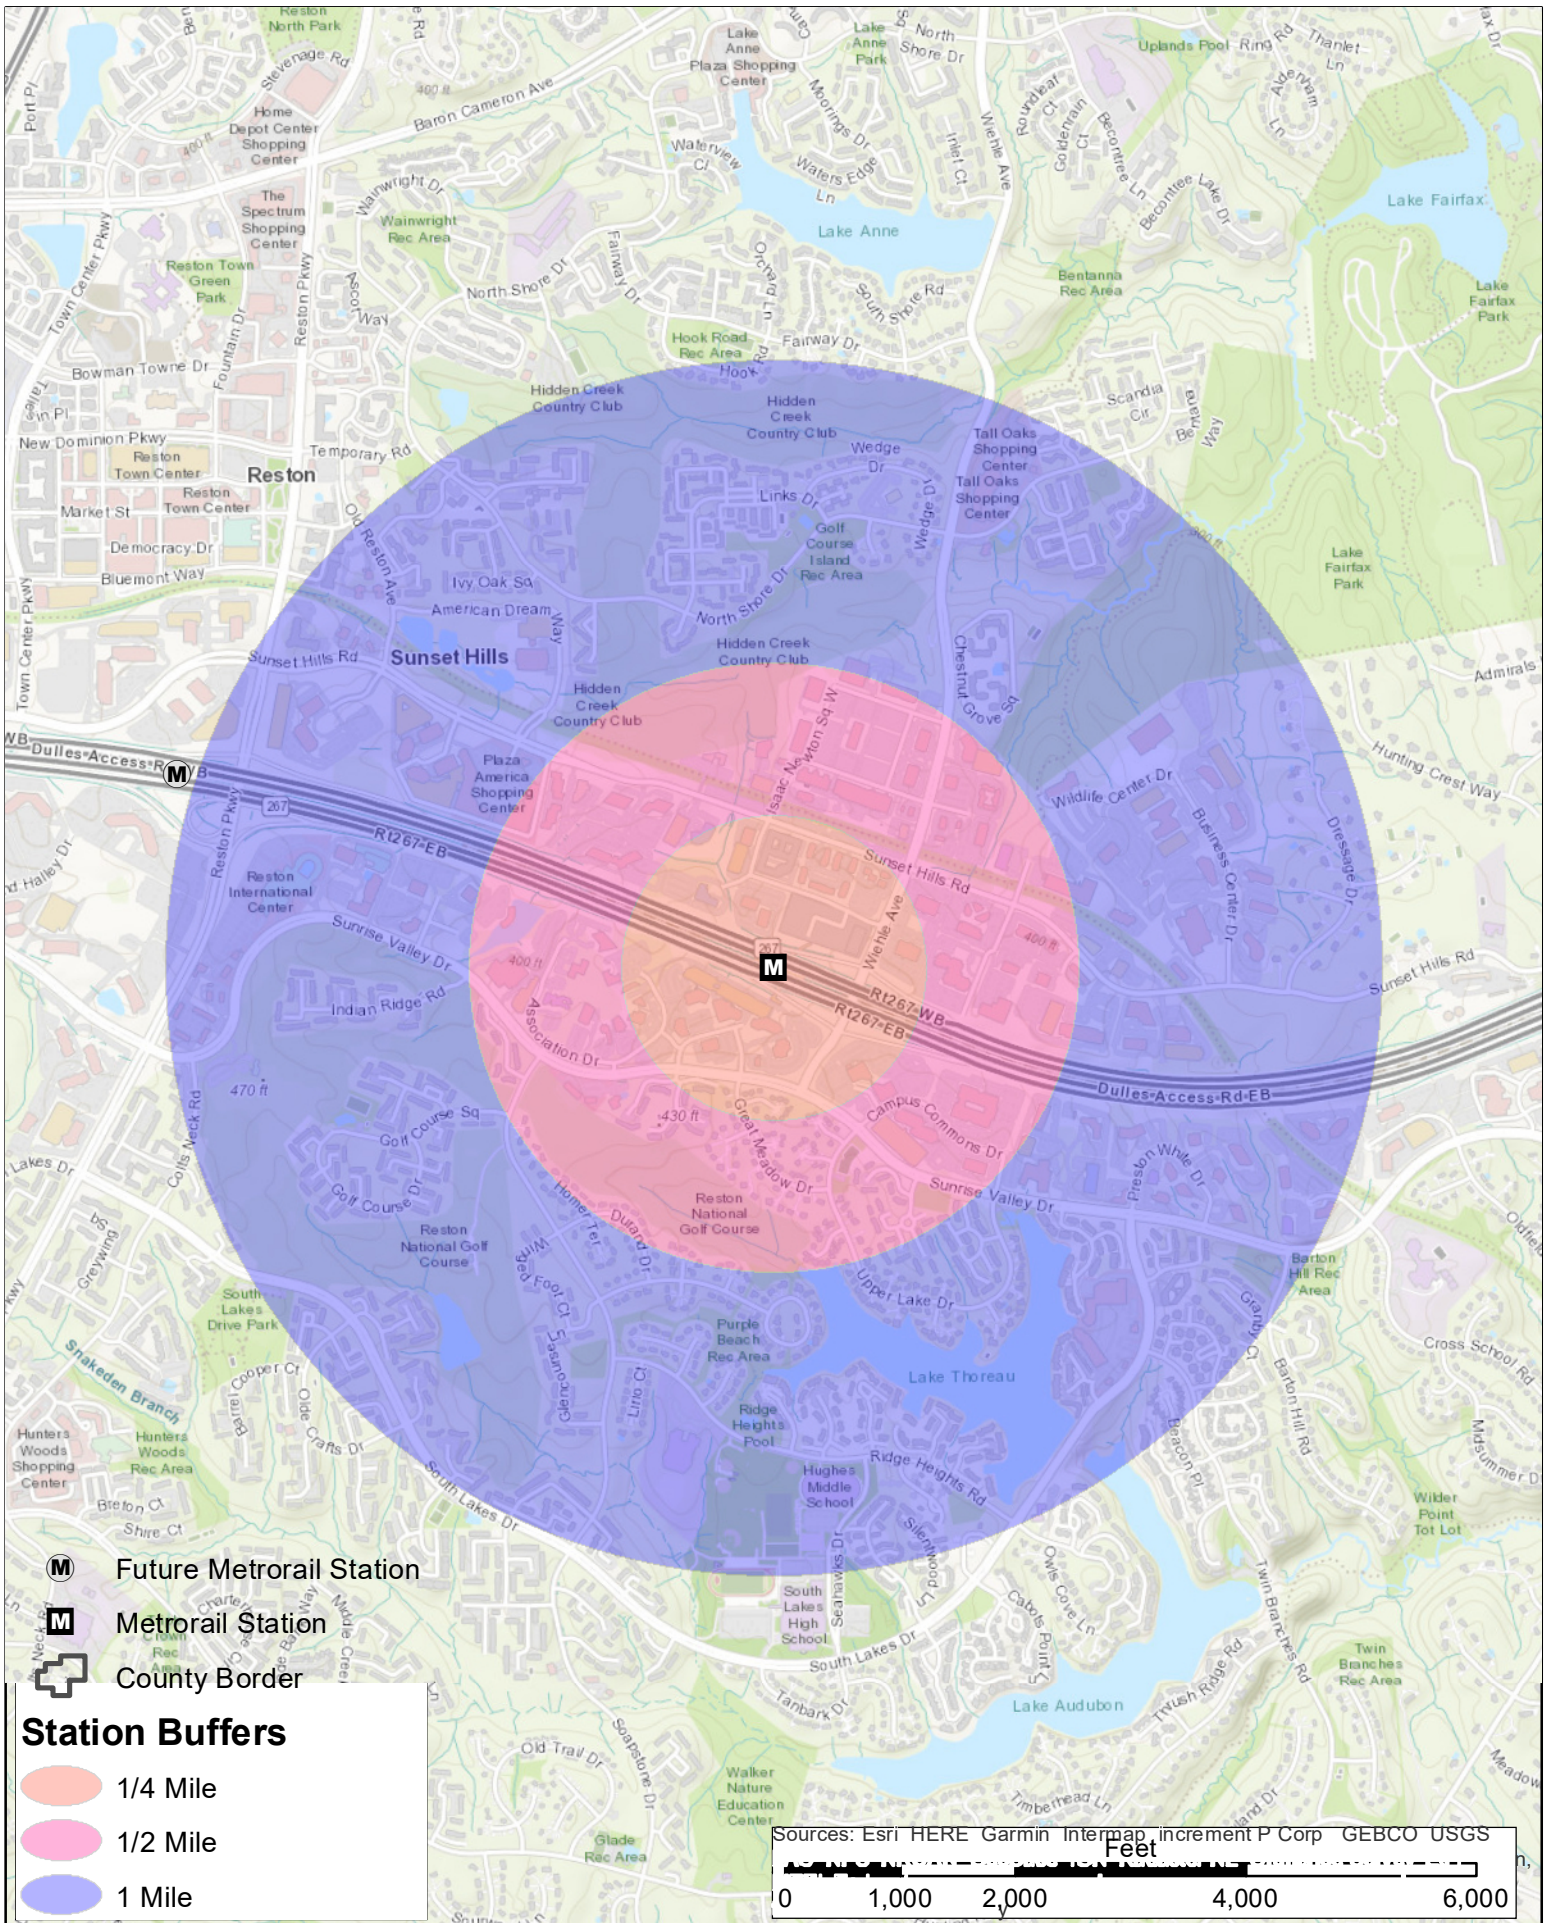

Wiehle-Reston East Metrorail Station

M Future Metrorail Station

M Metrorail Station

+ County Border

Station Buffers

○ 1/4 Mile

○ 1/2 Mile

○ 1 Mile