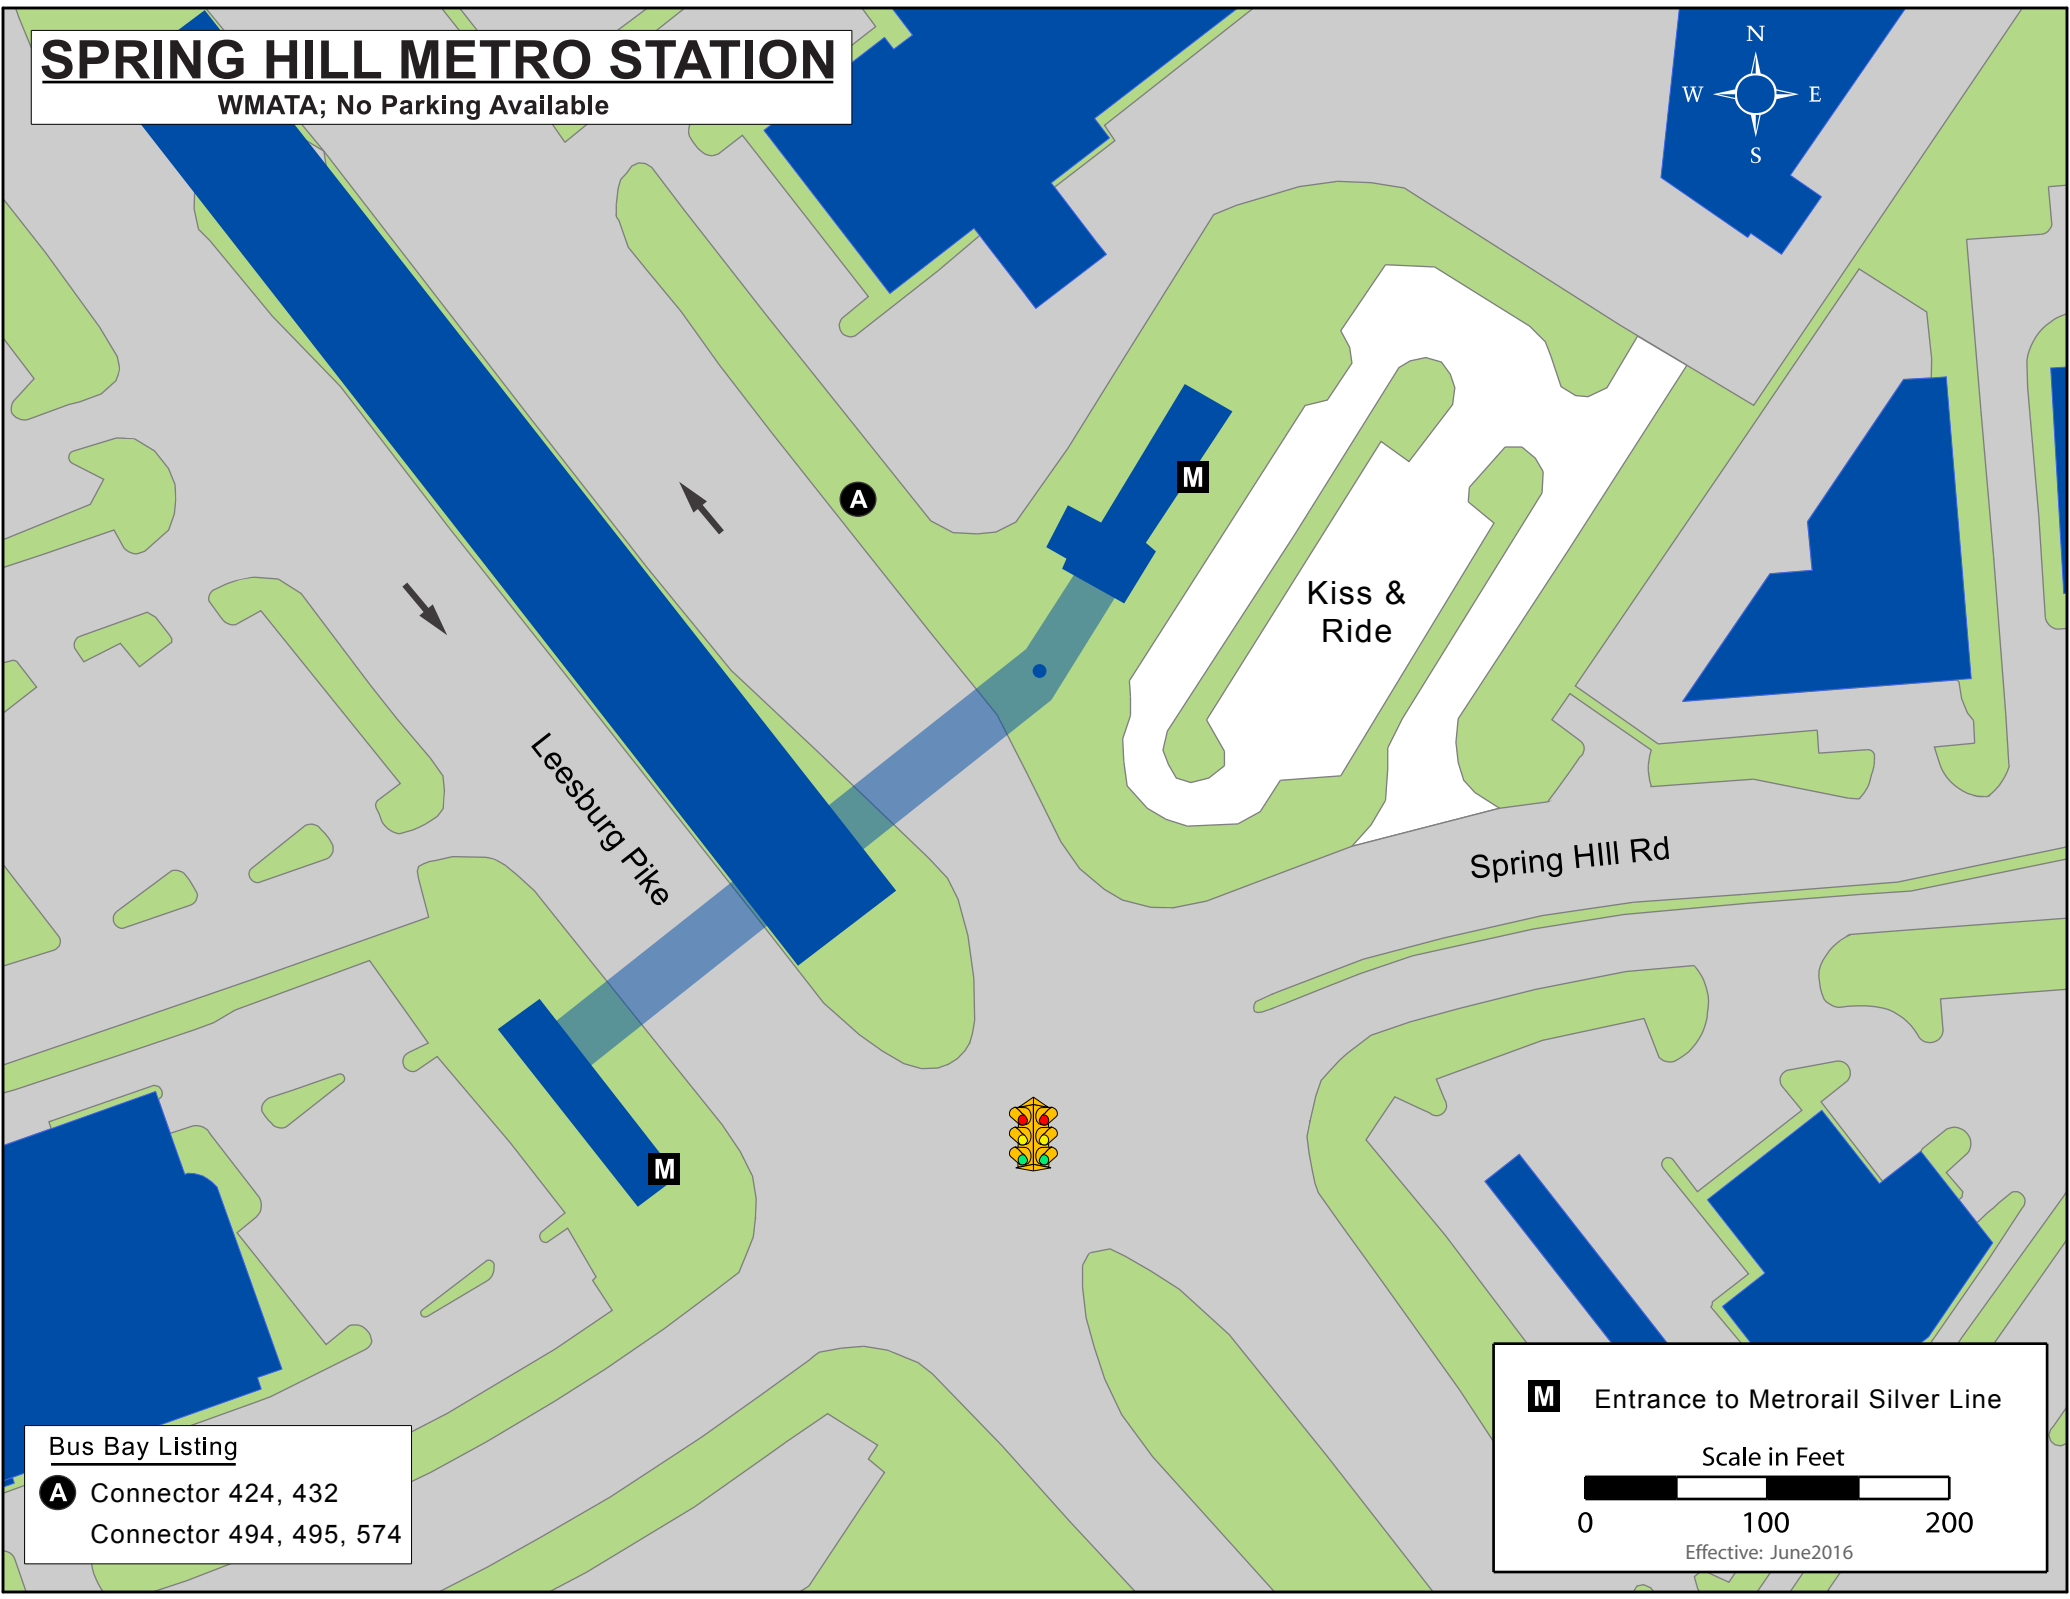

SPRING HILL METRO STATION

WMATA; No Parking Available

Bus Bay Listing

- A** Connector 424, 432
Connector 494, 495, 574

M Entrance to Metrorail Silver Line

Scale in Feet

Effective: June 2016