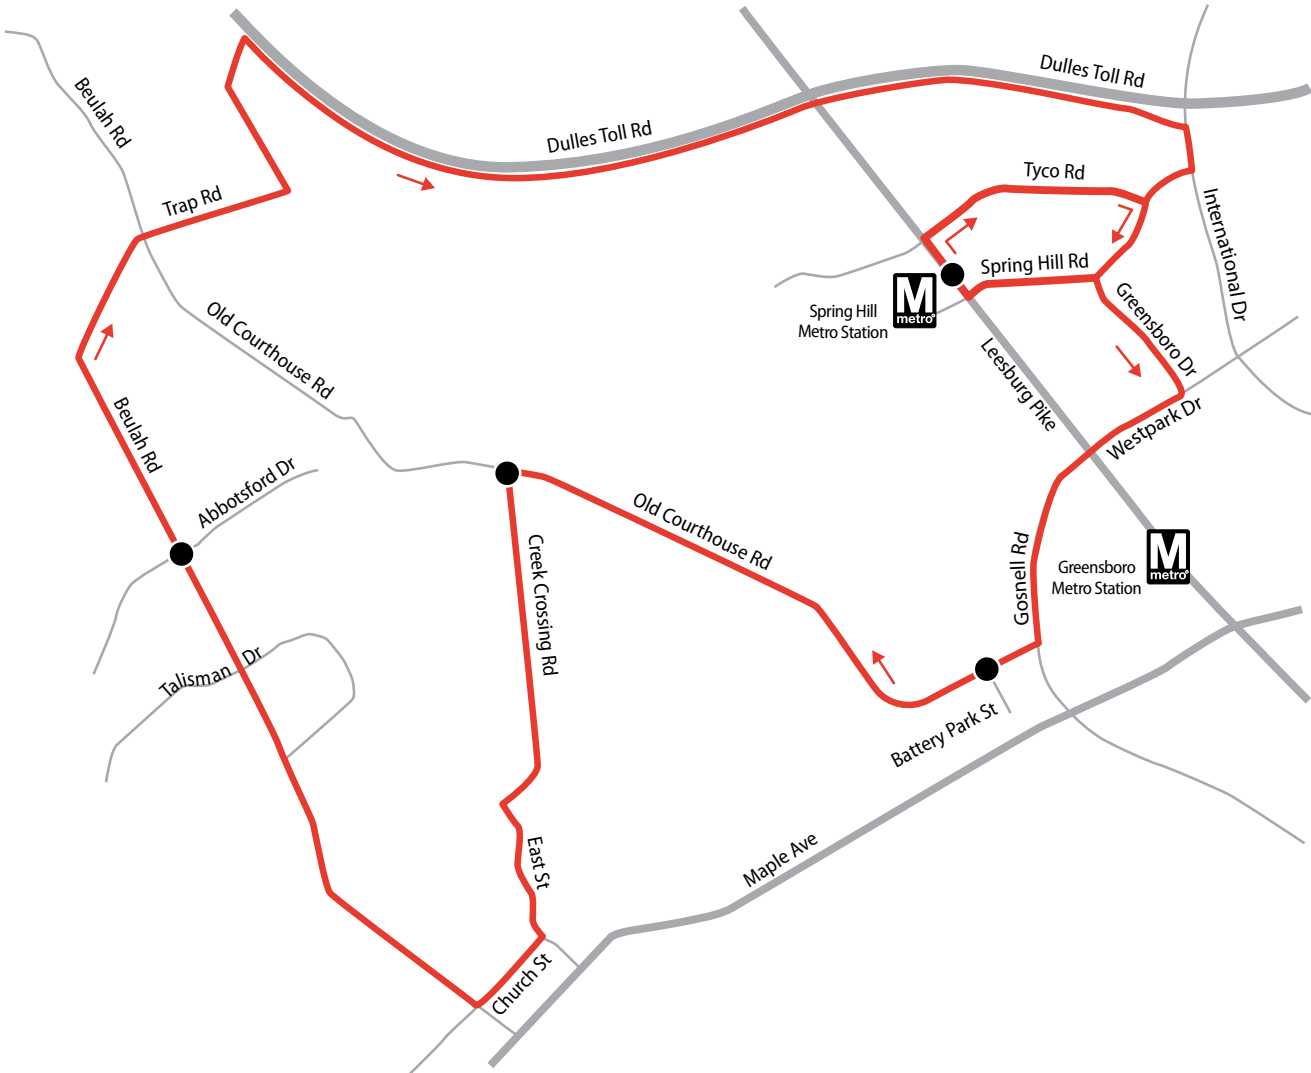

Effective July 26, 2014

Spring Hill
Metro Station

Old Courthouse Rd &
Battery Park St

Creek Crossing Rd &
Old Courthouse Rd

Beulah Rd &
Abbotsford Dr

Spring Hill
Metro Station

Weekday – AM Rush Service ☀

5:47	5:56	5:59	6:08	6:20
6:27	6:36	6:39	6:48	7:00
7:07	7:16	7:19	7:28	7:40
7:47	7:56	7:59	8:08	8:20
8:27	8:36	8:39	8:48	9:00

Weekday – PM Rush Service 🌙

4:07	4:16	4:19	4:28	4:40
4:47	4:56	4:59	5:08	5:20
5:27	5:36	5:39	5:48	6:00
6:07	6:16	6:19	6:28	6:40
6:47	6:56	6:59	7:08	7:20

Old Courthouse – Beulah

Spring Hill Metro Station • Old Courthouse Rd •
Creek Crossing Rd • Beulah Rd

ROUTE 432

Old Courthouse – Beulah

LEGEND

Route 432 

Timepoint 

- Use exact fare; drivers do not carry change.
- Smoking, eating, drinking, and littering are strictly prohibited.
- Strollers must be folded.
- Use earphones with audio and video devices.
- Service animals are permitted on the bus. Other small animals are permitted only if transported in a closed pet carrier.