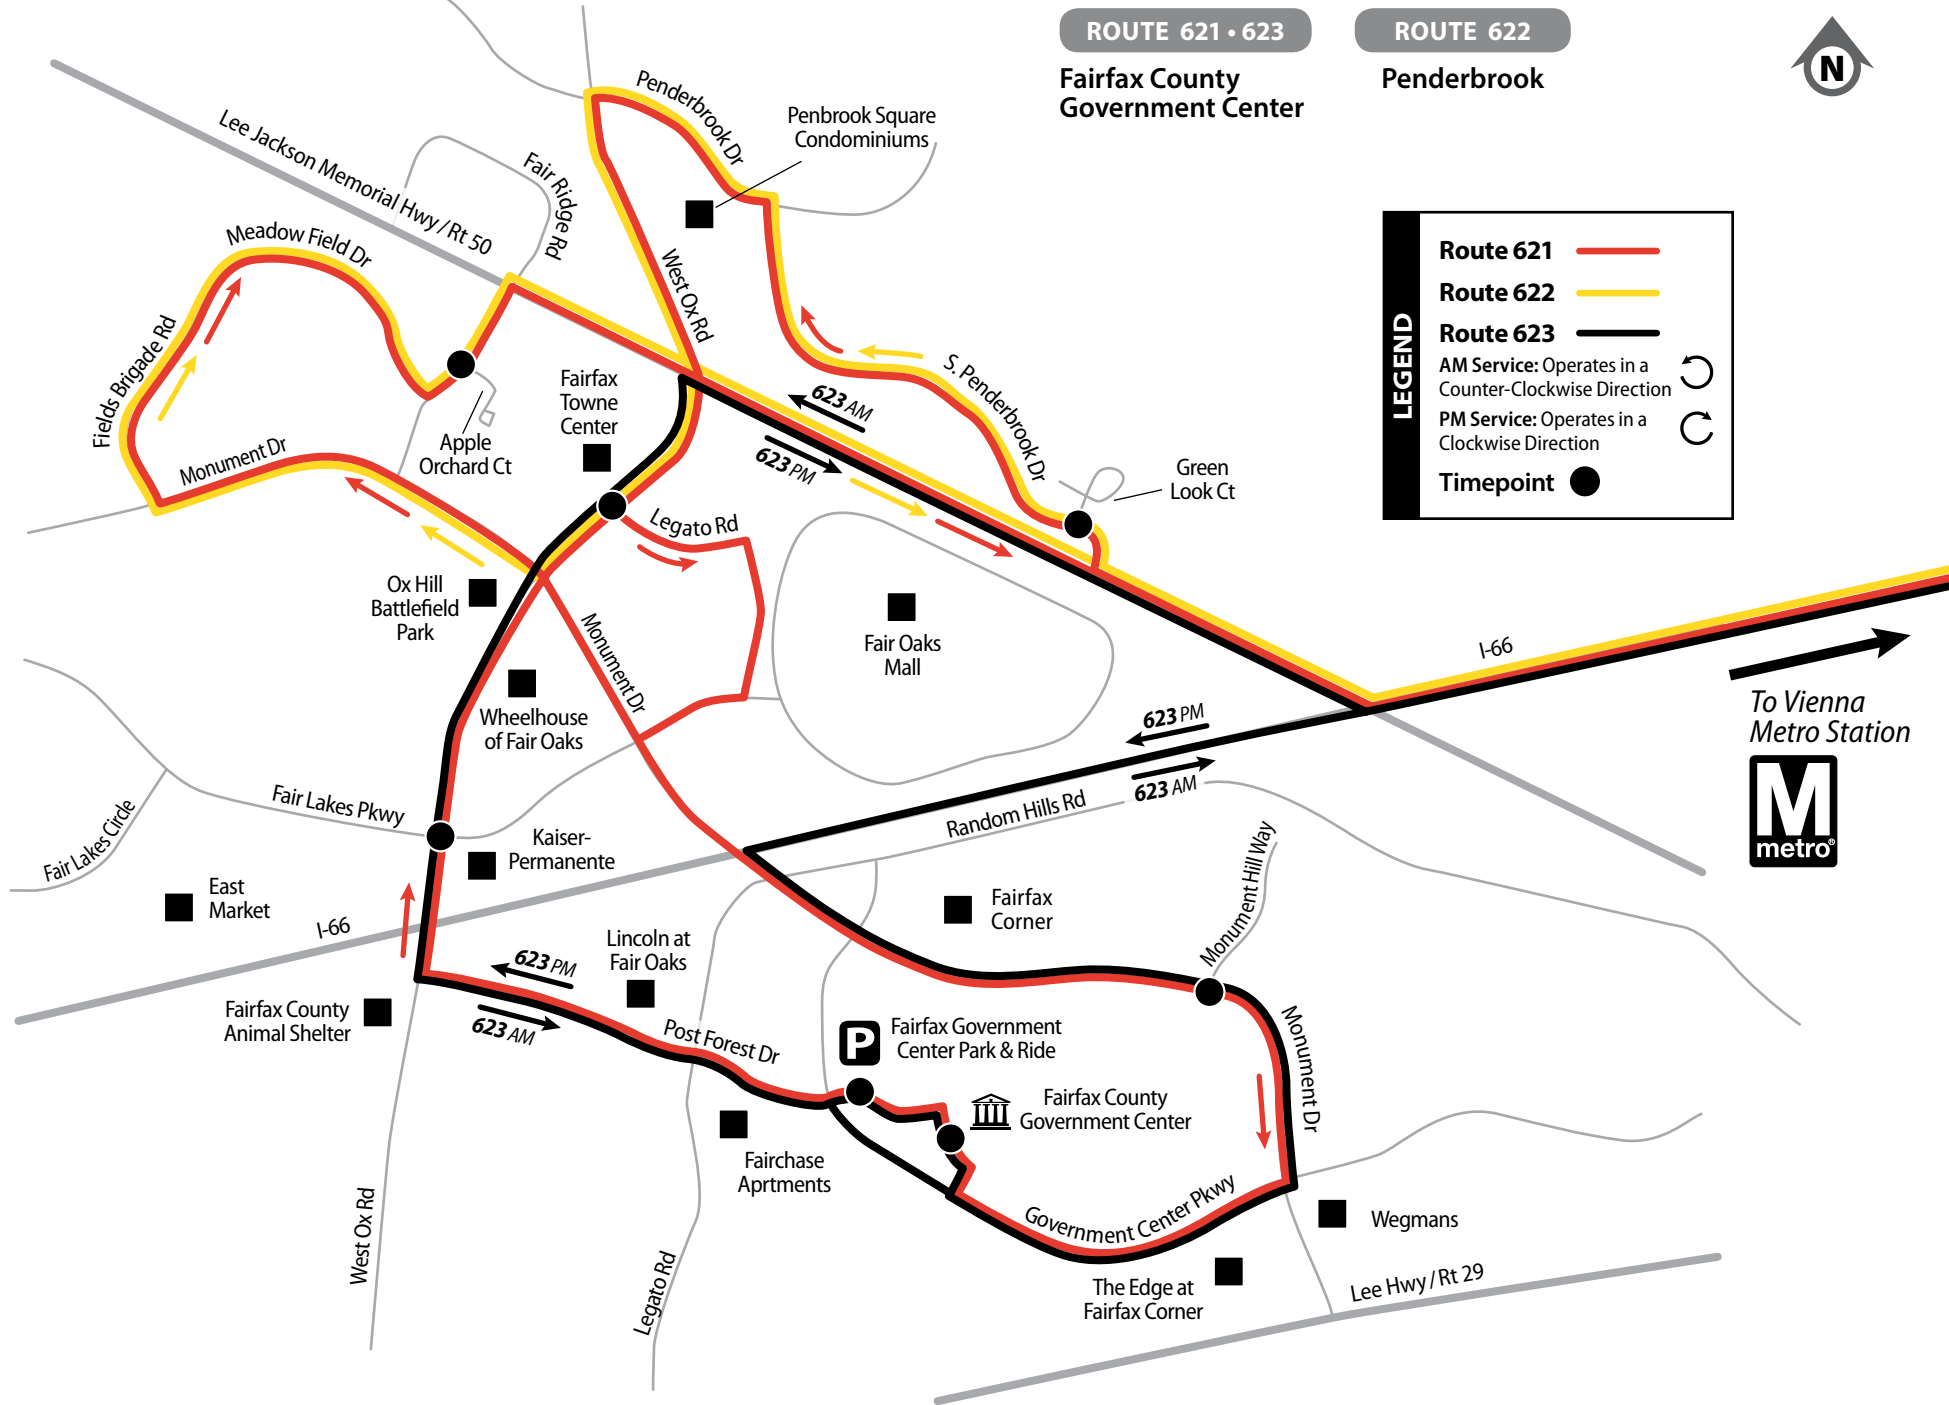

- Use exact fare; drivers do not carry change.
- Smoking, eating, drinking, and littering are strictly prohibited.

- Strollers must be folded.
- Use earphones with audio and video devices.

- Service animals are permitted on the bus. Other small animals are permitted only if transported in a closed pet carrier.

All Fairfax Connector buses are wheelchair accessible.