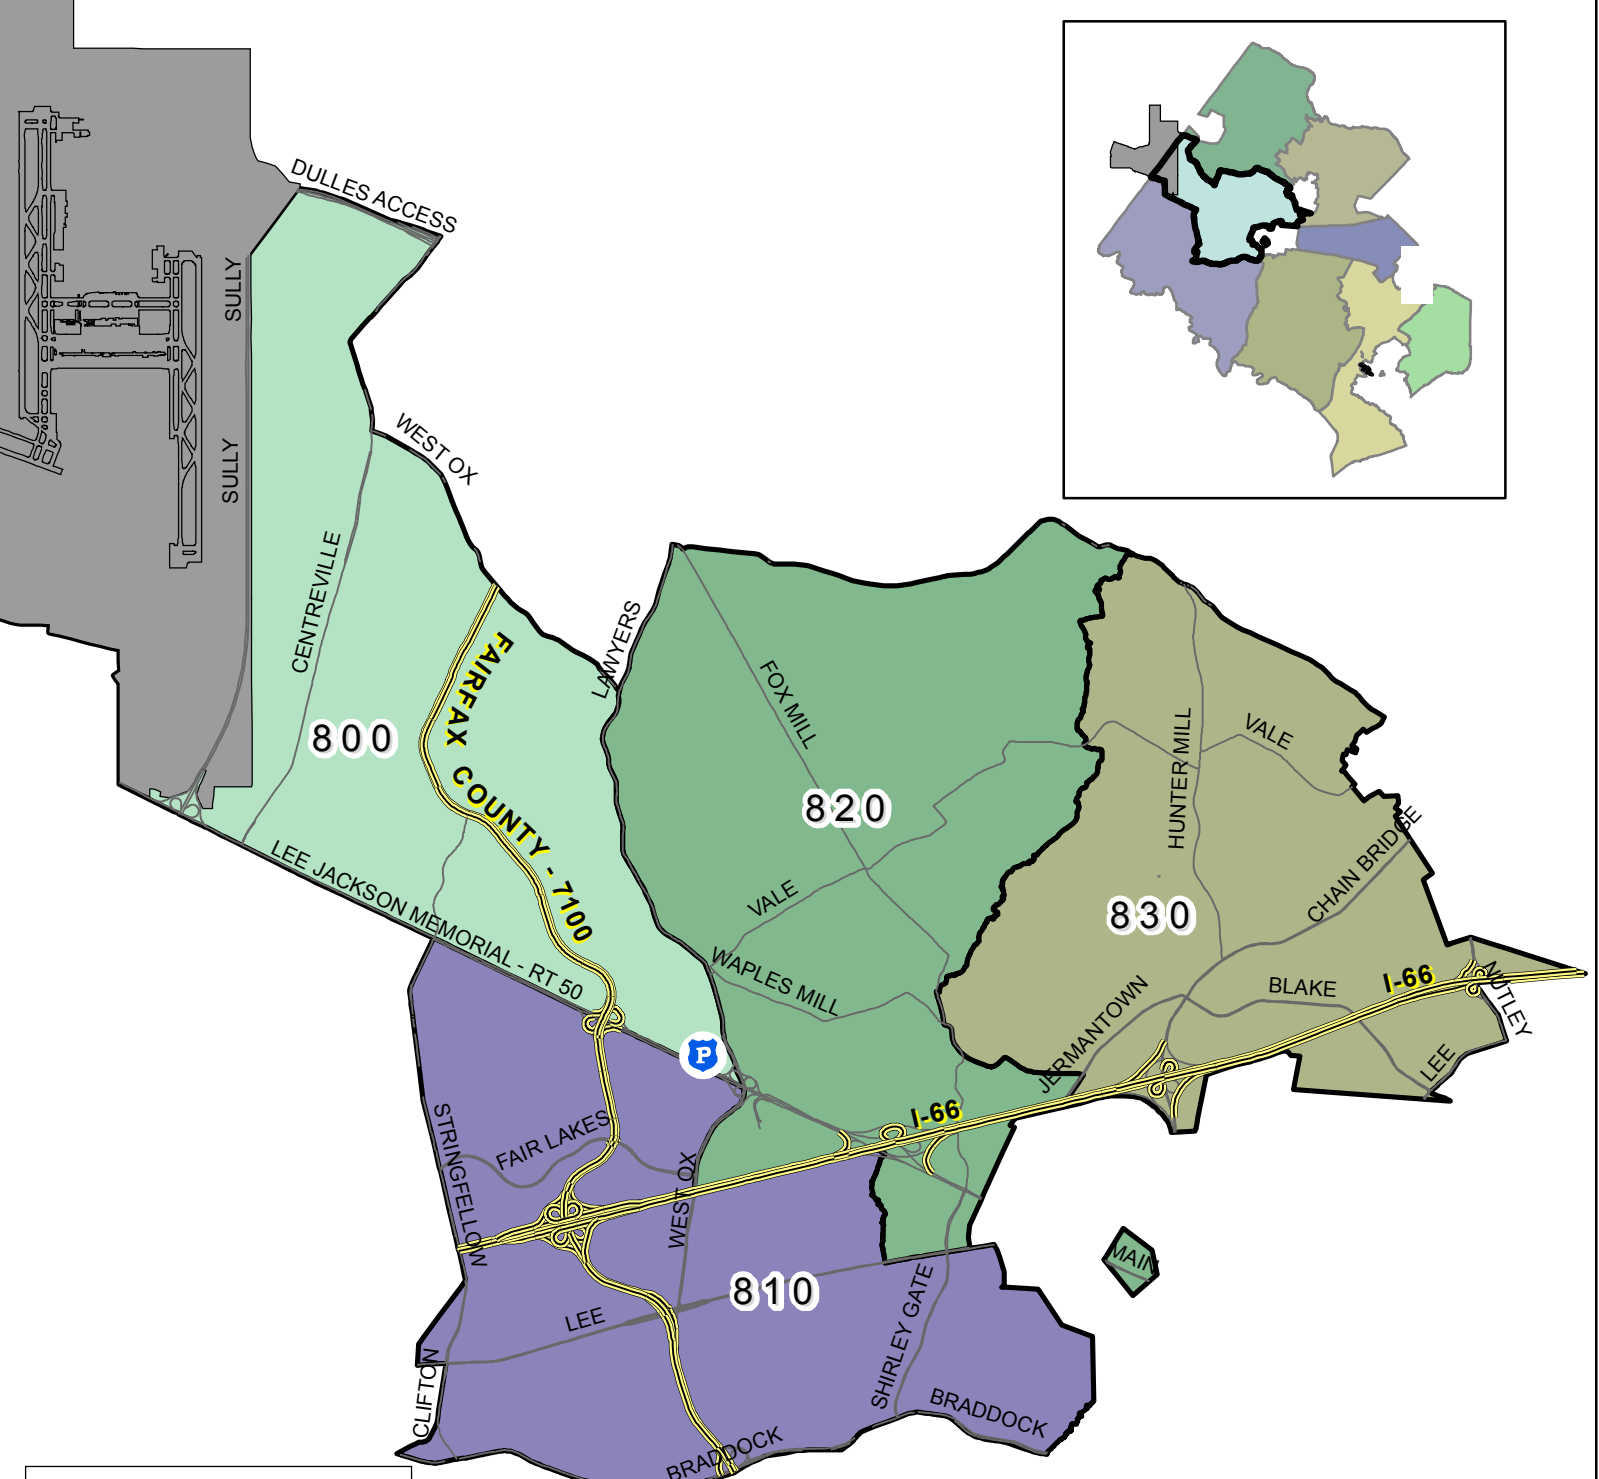

# Fairfax County Police Department Fair Oaks District Station Police Service Areas

**Fair Oaks District Station  
Police Service Areas**

|  |                  |
|--|------------------|
|  | 800              |
|  | 810              |
|  | 820              |
|  | 830              |
|  | Airport (Dulles) |