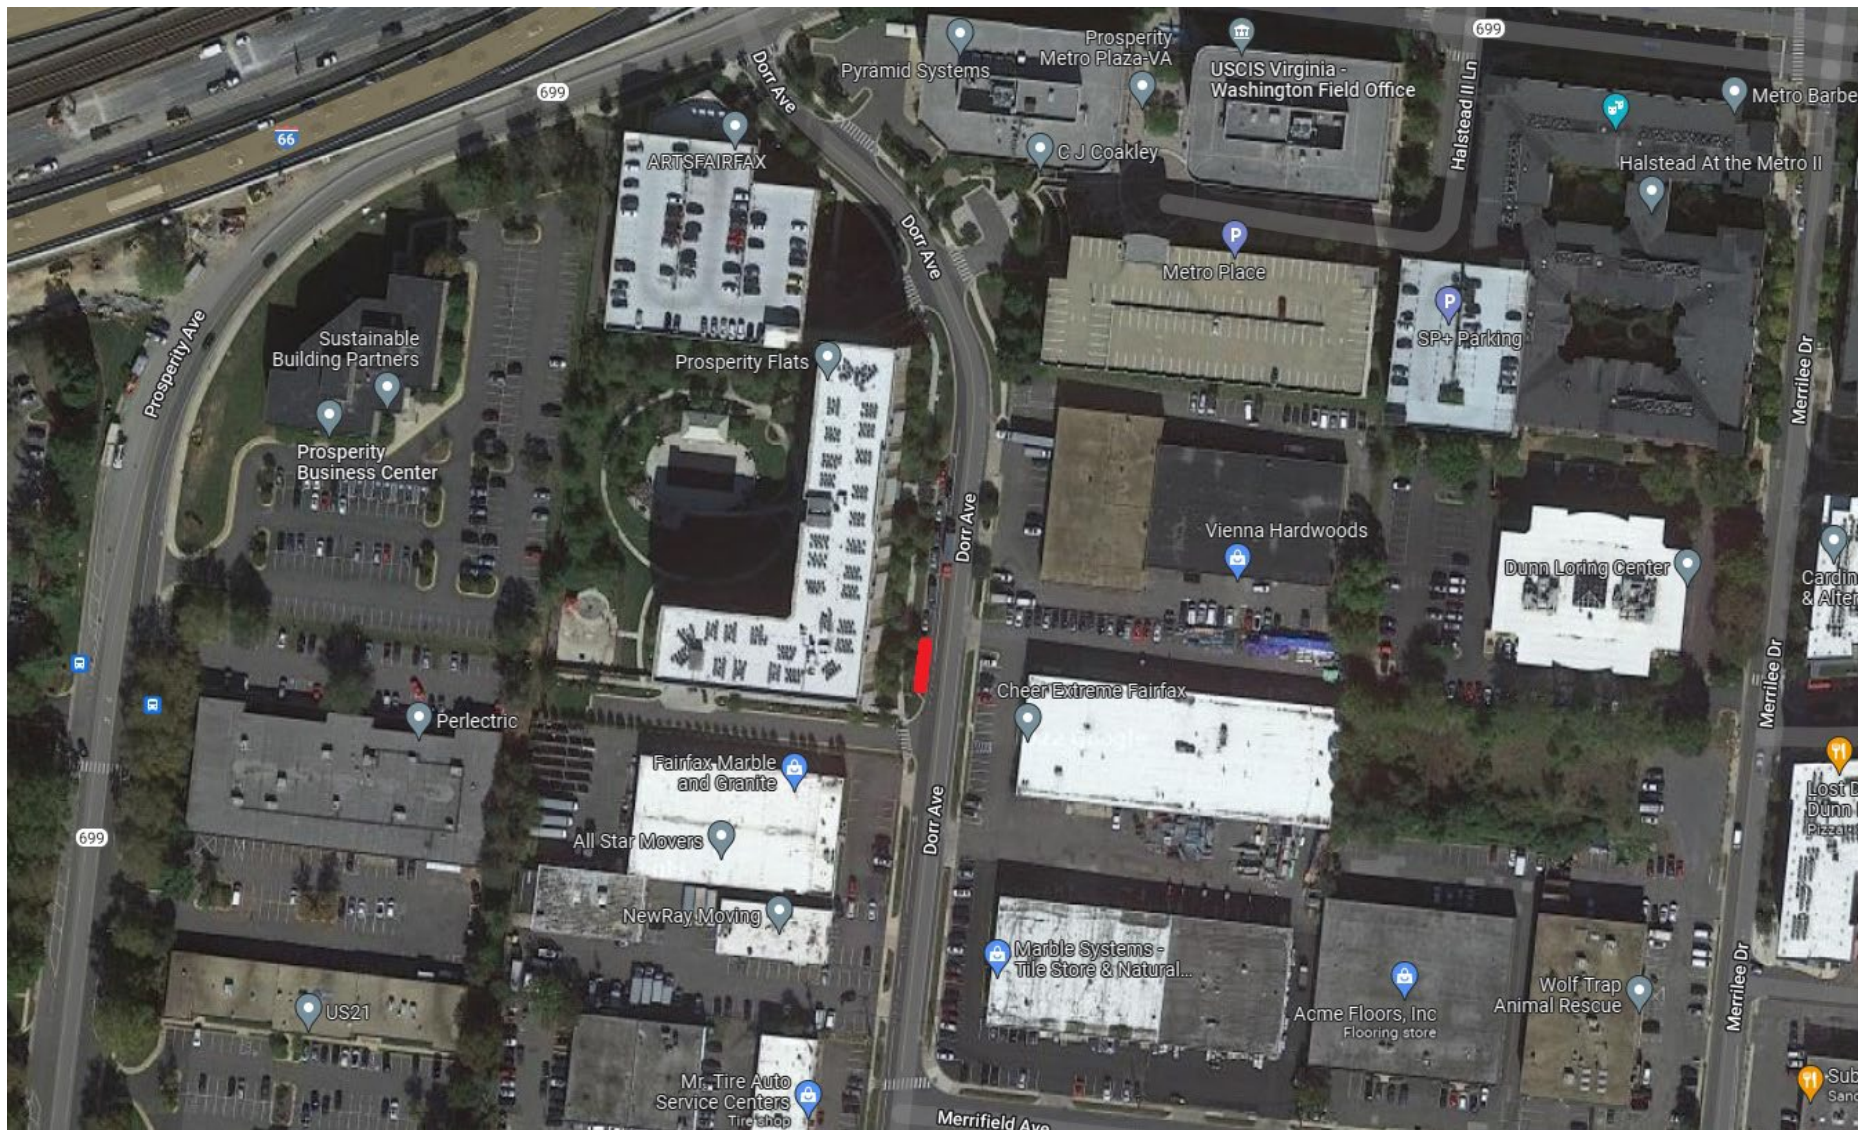

Dorr Ave & Prosperity Ave