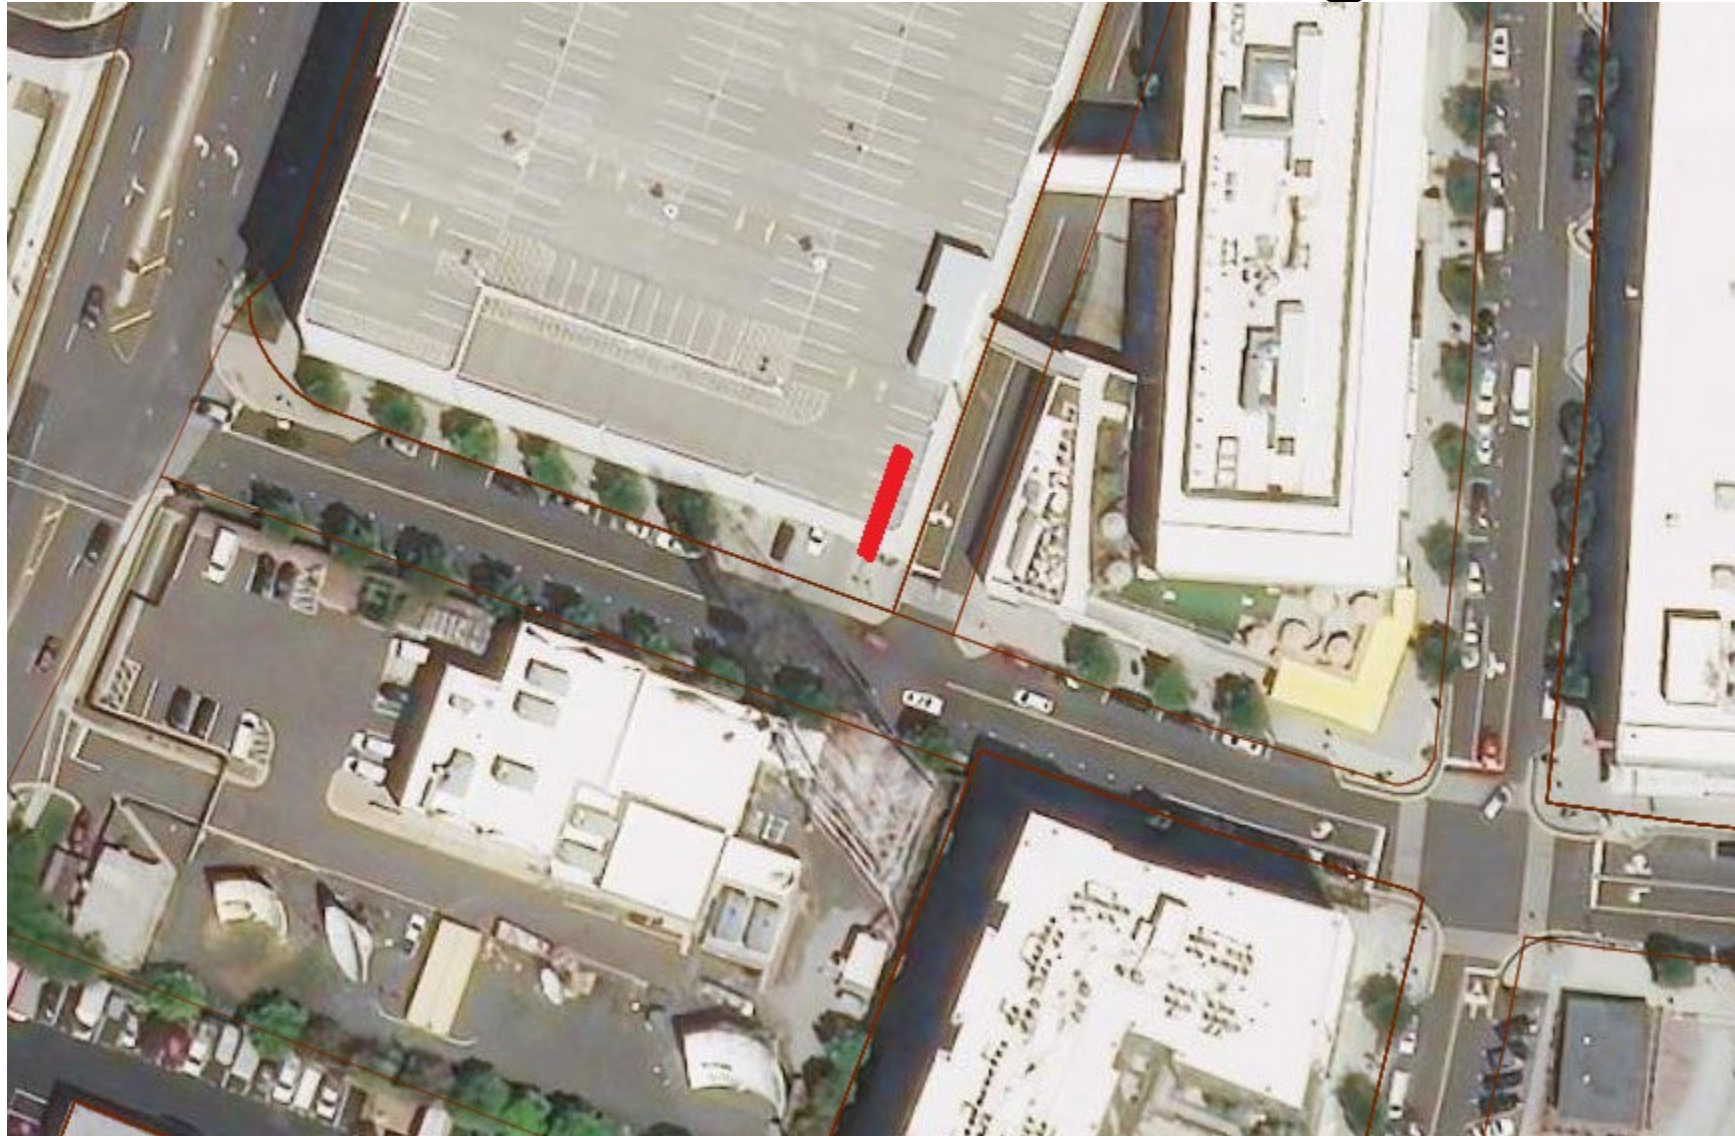

Mosaic District Garage*