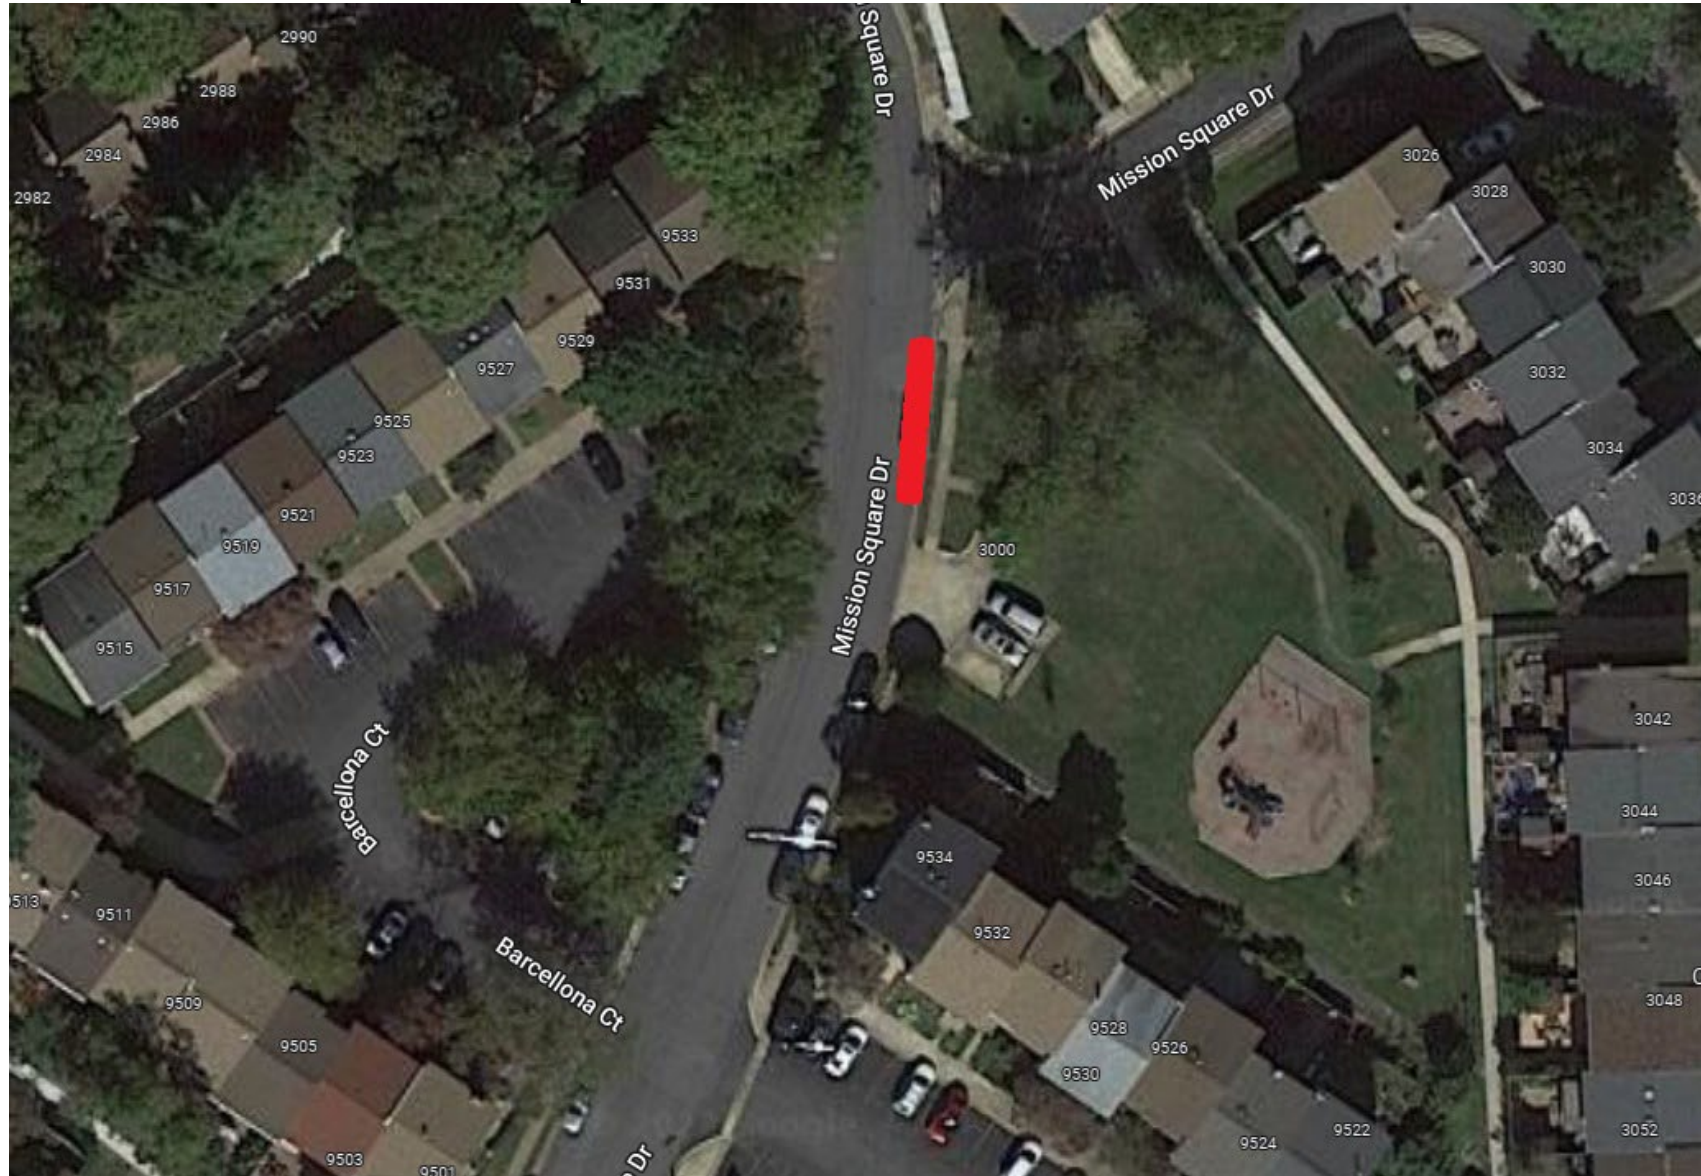

Mission Square Dr & Miranda Ct