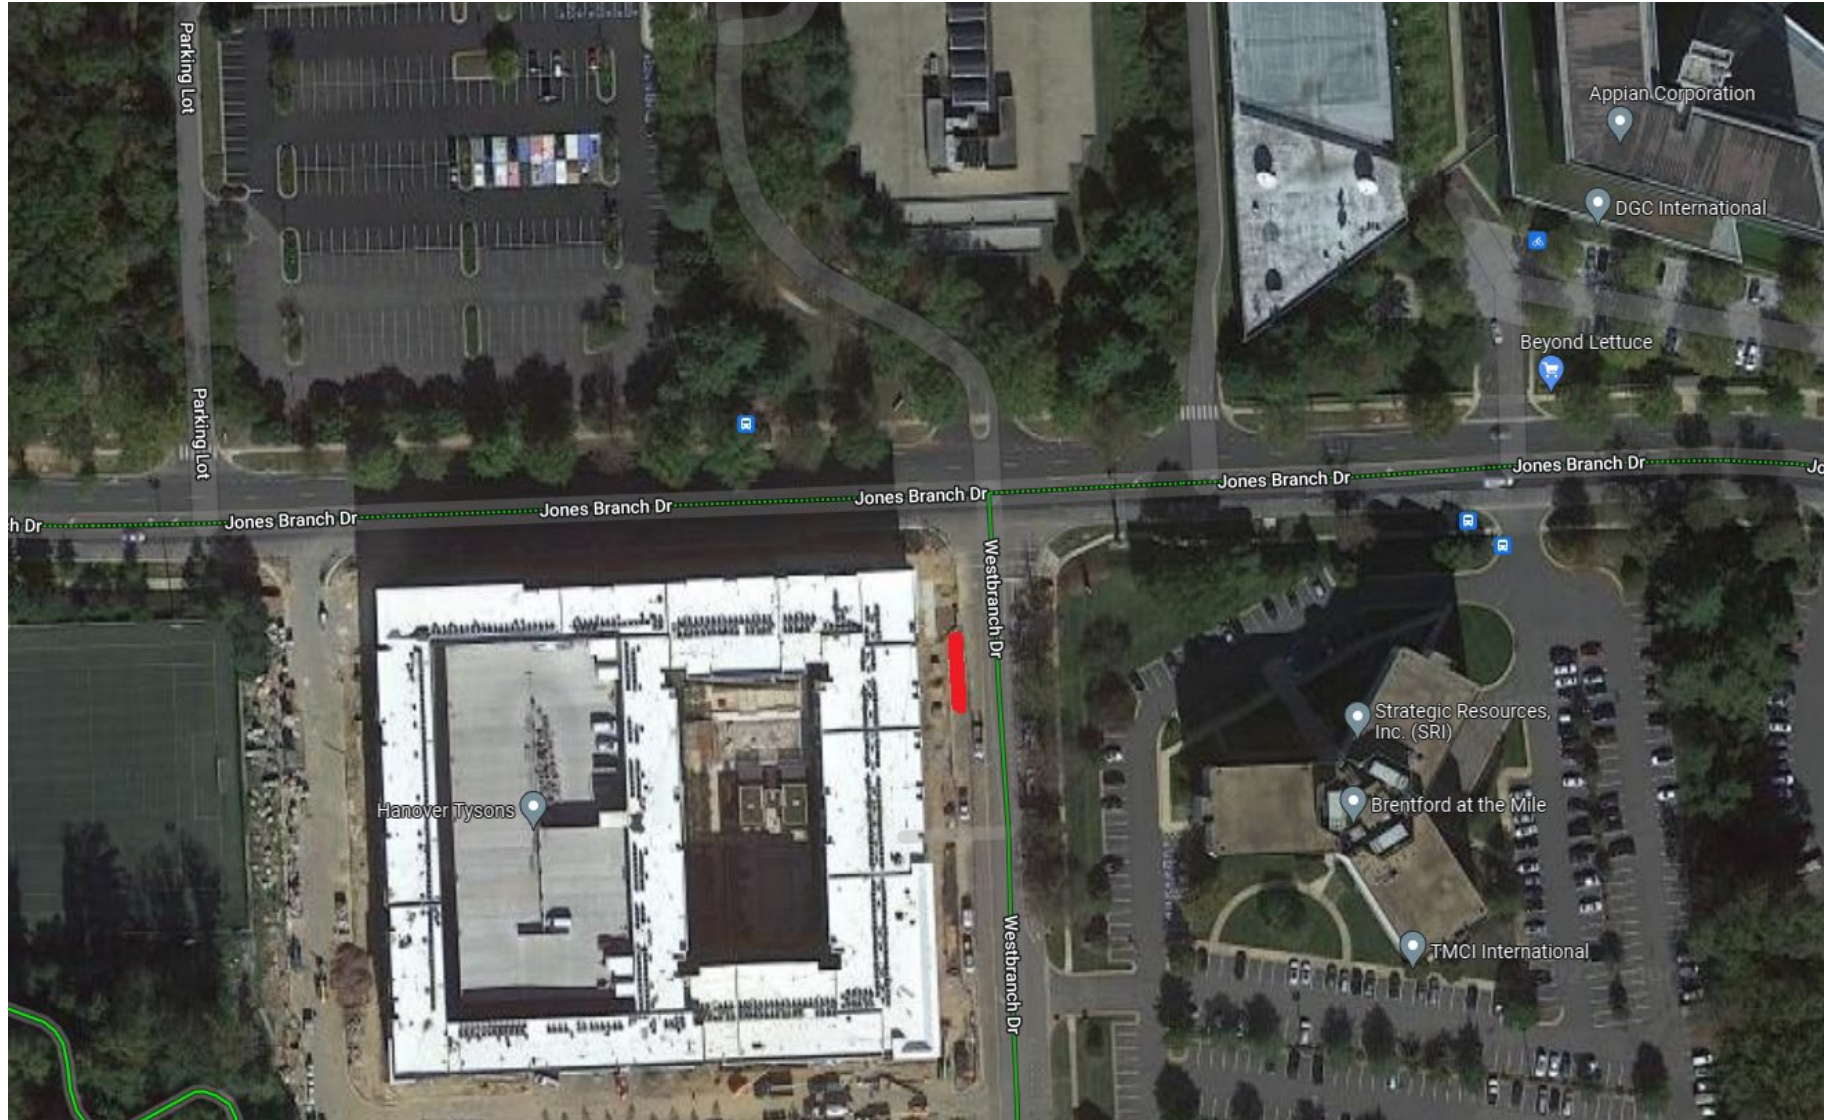

Westbranch Dr & Jones Branch Dr