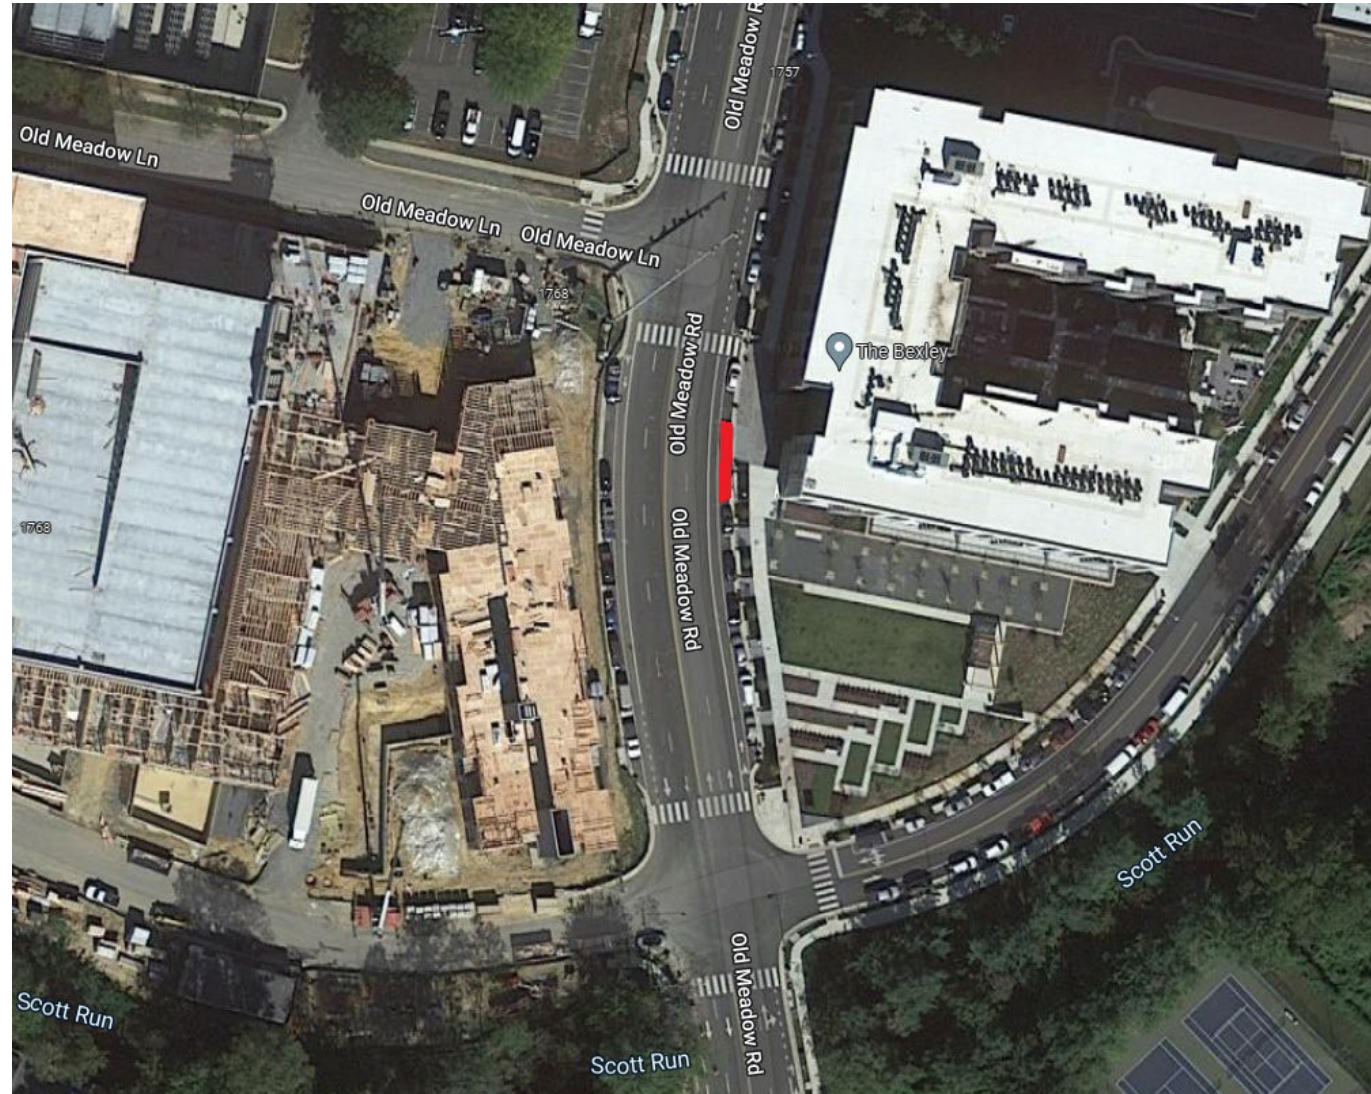

Old Meadow Rd & Old Meadow Ln