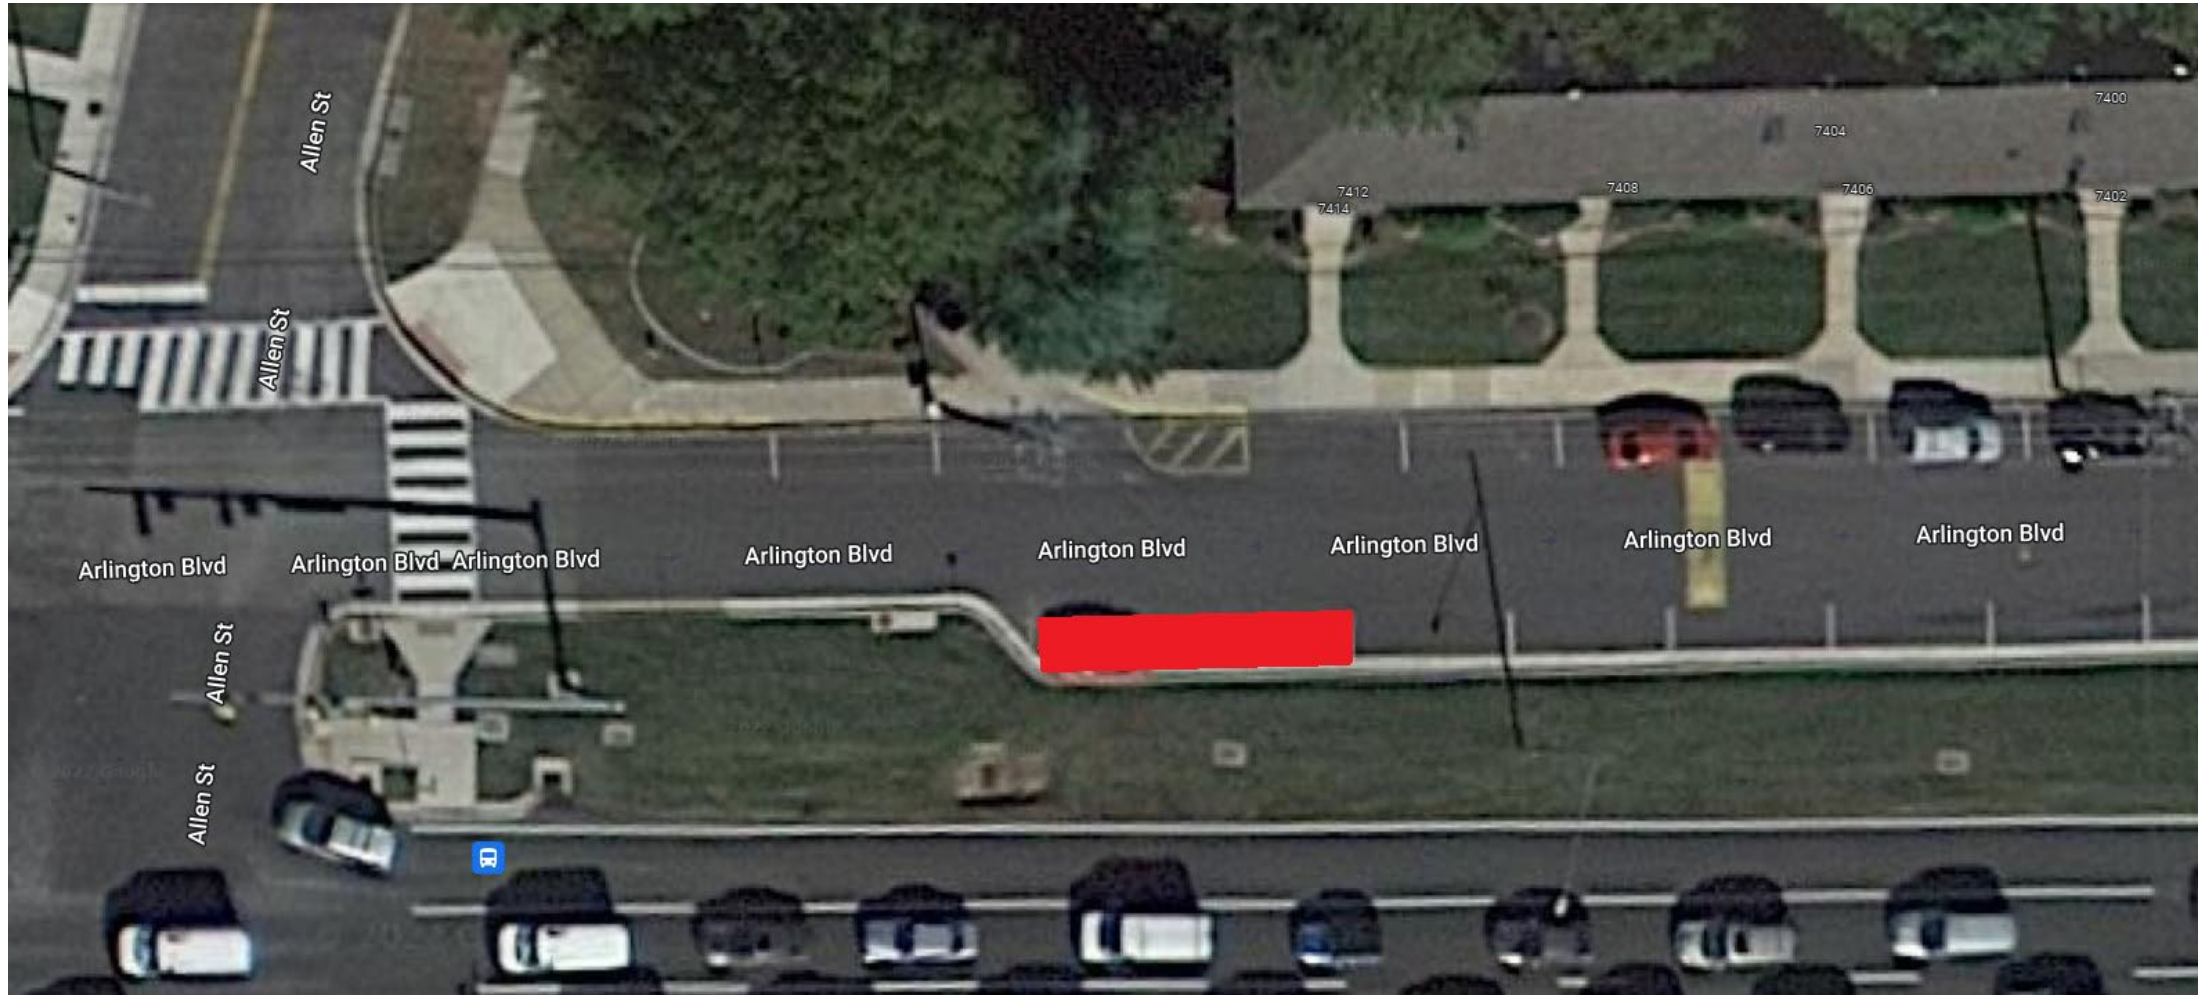

Arlington Blvd & Allen St