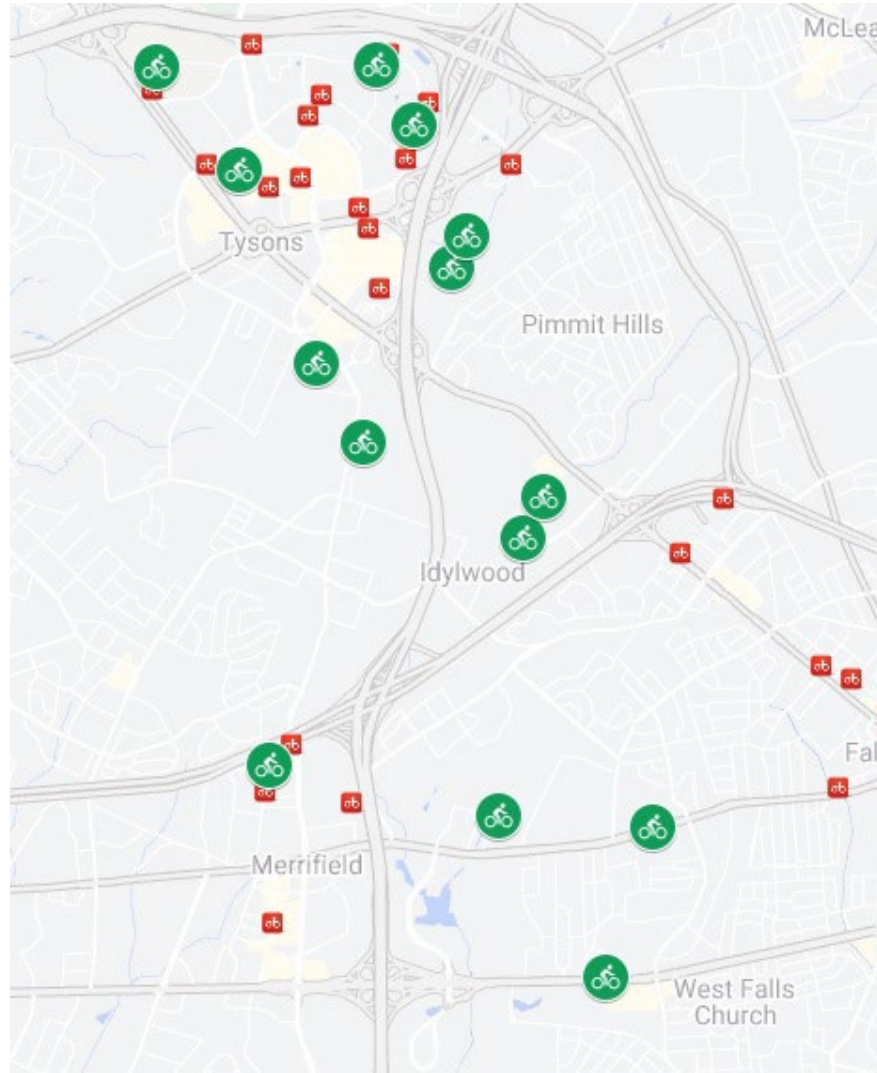

Kingsbridge Dr & Draper Dr

Mission Square Dr & Miranda Ct

Mission Square Dr & Miranda Ct

Mosaic District Garage*

Mosaic District Garage*

Strawbery Ln &
District Ave
11-15 docks

Providence Community Center

Providence Community Center

Route 29 & Circle Woods Dr

Route 29 & Circle Woods Dr

Vienna Metro South

Vienna Metro South

Providence Transportation Alternatives Program (federally funded)

- Red dots are existing stations
- Green dots are planned stations

Providence Transportation Alternatives Program (federally funded)

- Arlington Blvd & Allen St
 - Avenir Pl & Prosperity Ave*
 - Jones Branch Dr & Blyton St
 - Emma Lee St & Morris St
 - Madrillon Rd & Gallows Rd
 - Madron Ln & Bermudez Ct
 - Old Meadow Rd & Cathy Ln
 - Old Meadow Rd & Old Meadow Ln
 - Pimmit Dr & Idyl Ln
 - Pimmit Dr & Los Pueblos Ln
 - Route 29 & Bisney St
 - Silver Hill Dr & Boro Pl
 - Tyco Rd & Boyd Pointe Wy
 - Westbranch Dr & Jones Branch Dr
- * Requires permit from WMATA

Arlington Blvd & Allen St

Arlington Blvd & Allen St

Avenir PI & Prosperity Ave

Avenir Pl & Prosperity Ave

Emma Lee St & Morris St

Emma Lee St & Morris St

Jones Branch Dr & Blyton St

Jones Branch Dr & Blyton St