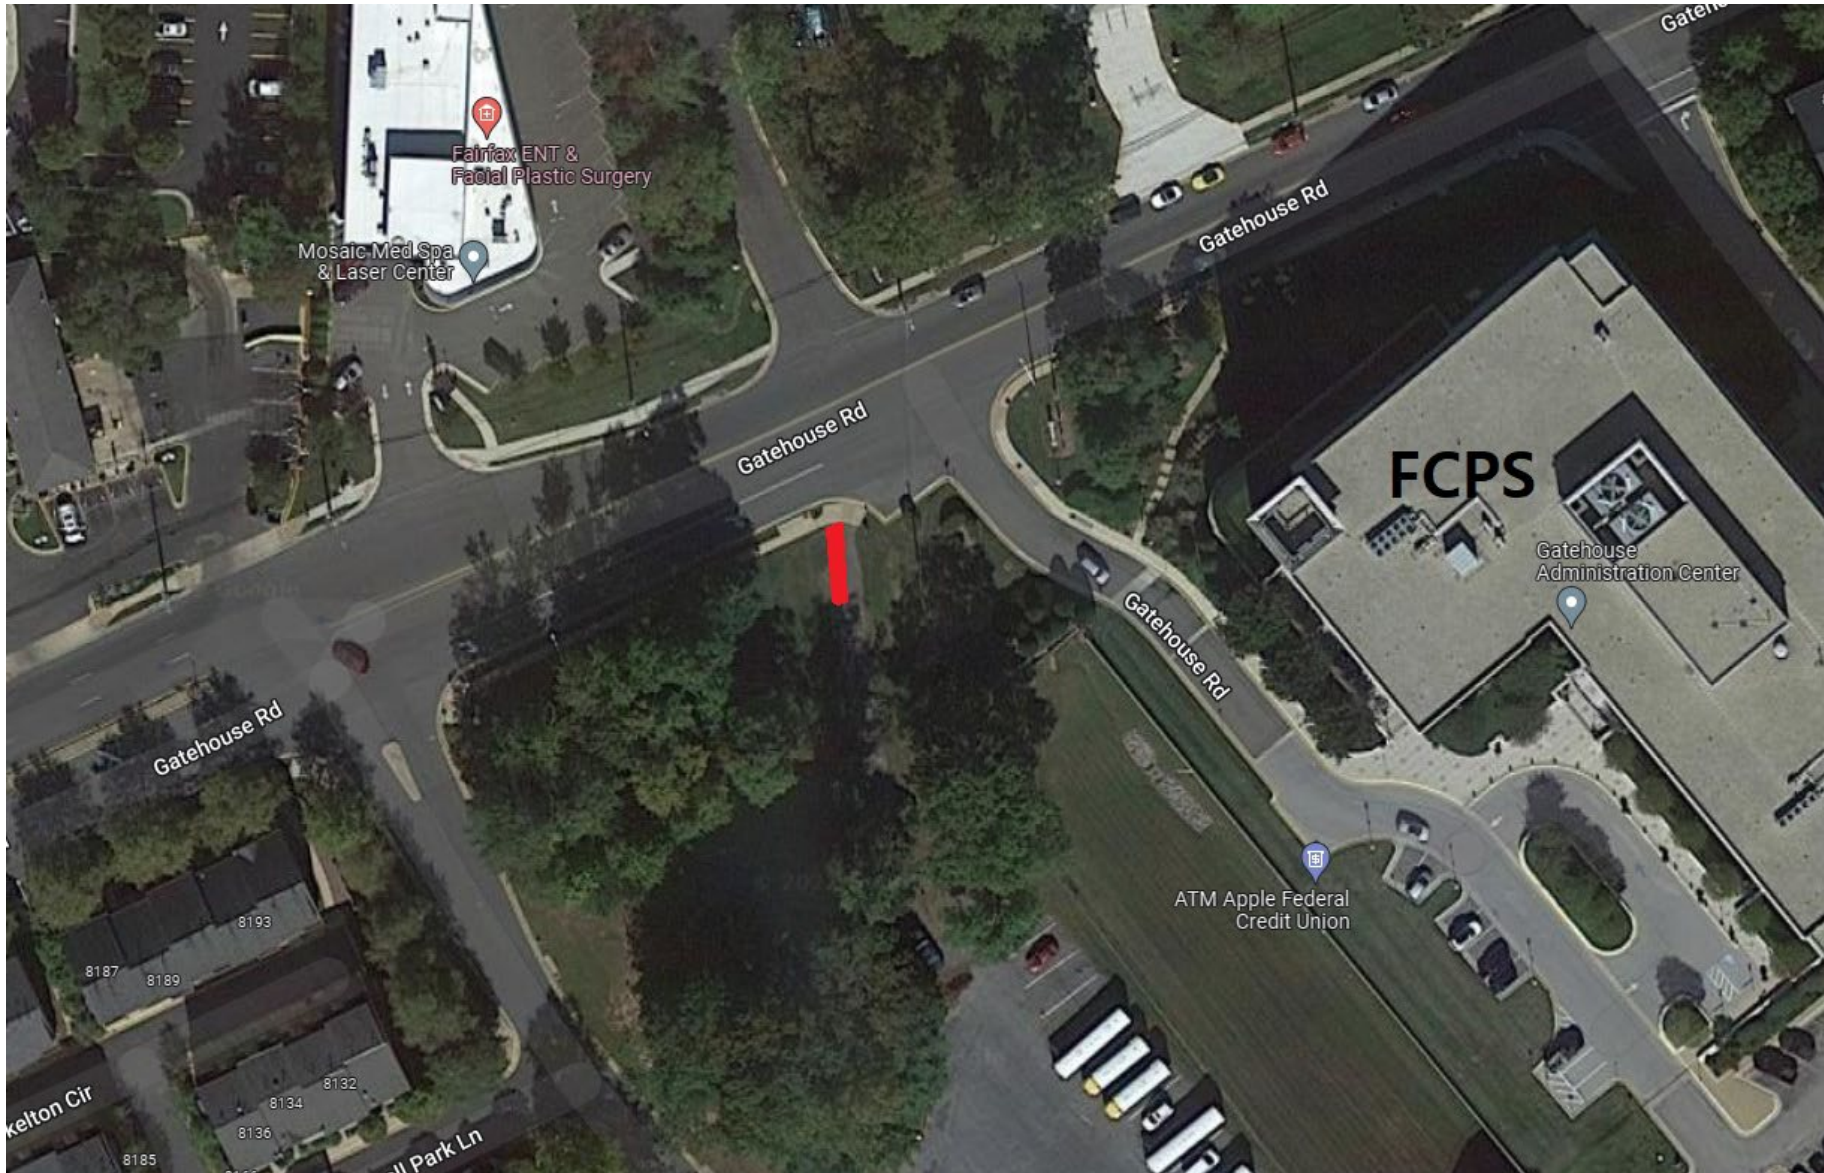

Gatehouse Rd & Telestar Ct