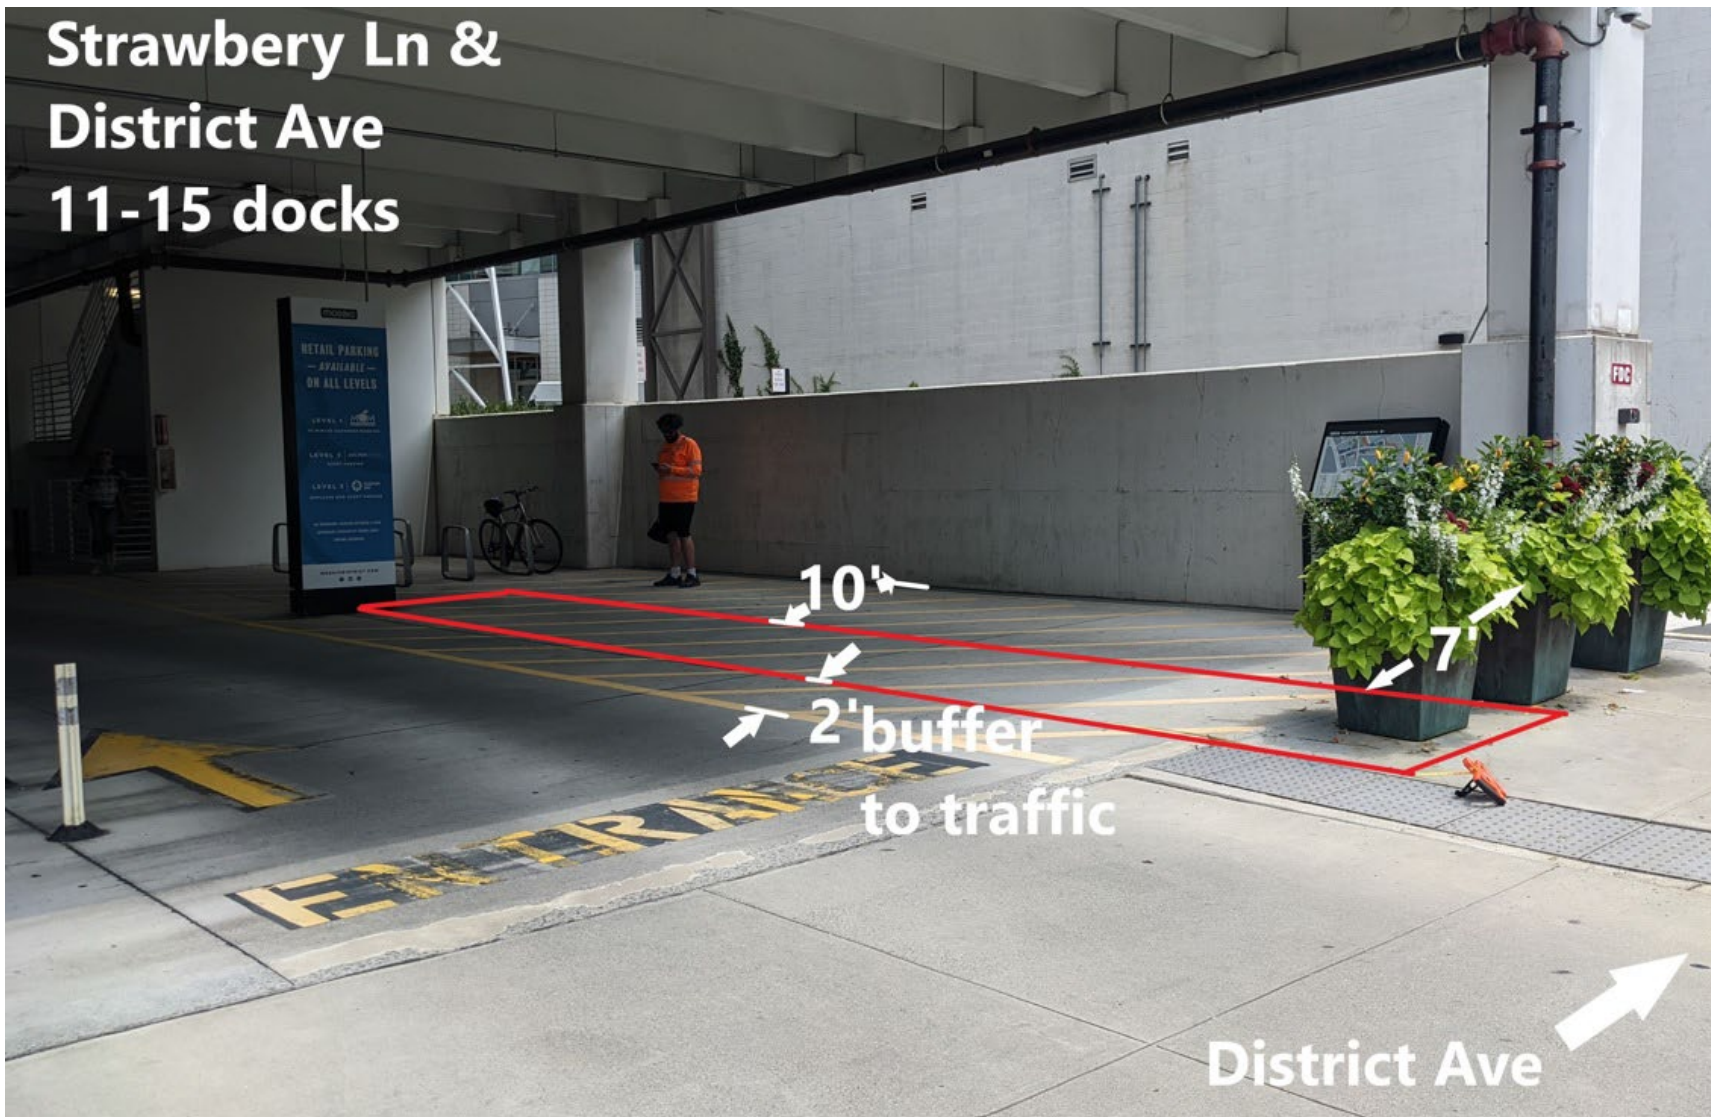

Mosaic District Garage*

Strawbery Ln &
District Ave
11-15 docks