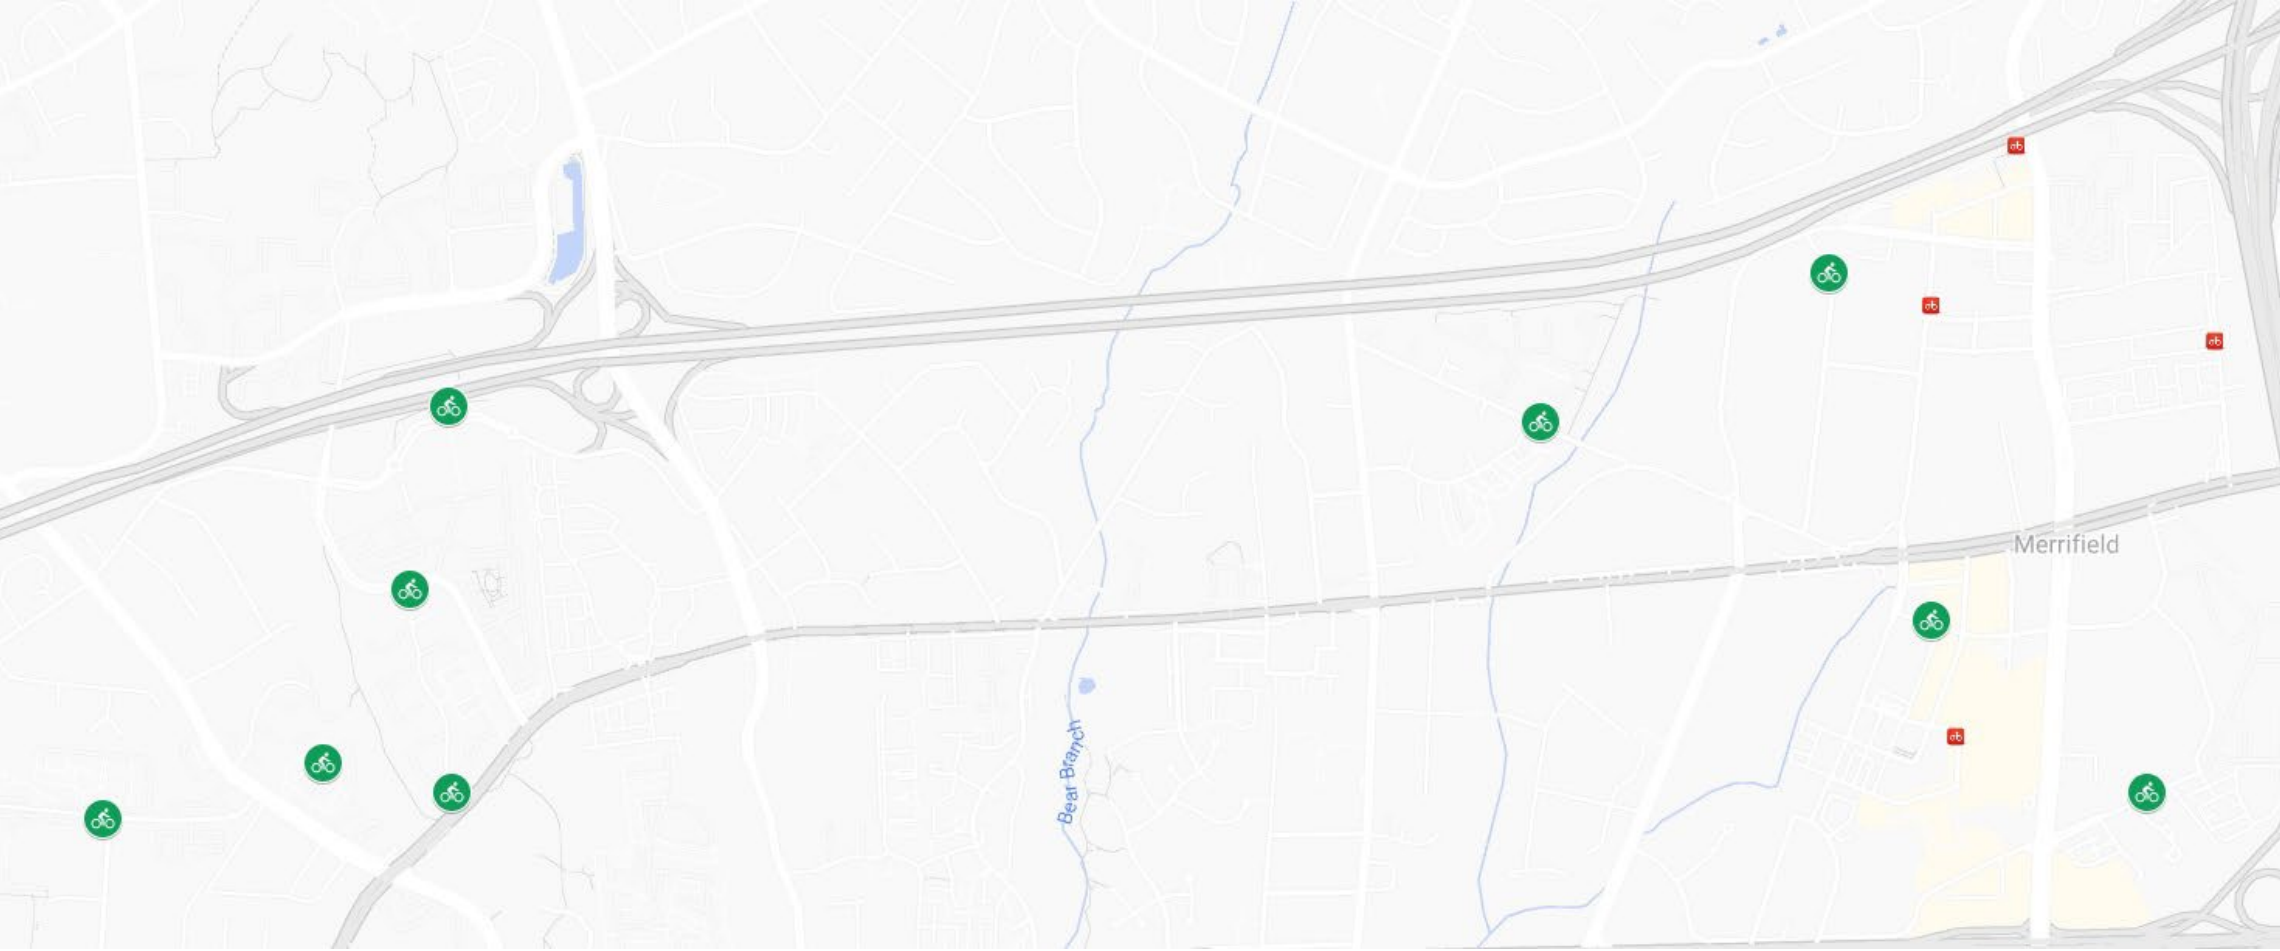

Capital Bikeshare in Providence District

December 5, 2022

Providence District NVTC Funded Station Map

Red dots are existing stations
Green dots are planned stations

Providence District NVTC Funded Station List

- Dorr Ave & Prosperity Ave
- Gatehouse Rd & Telestar Ct*
- Hilltop Rd & Willowmere Dr
- Kingsbridge Dr & Draper Dr
- Mission Square Dr & Miranda Ct
- Mosaic District Garage*
- Providence Community Center
- Route 29 & Circle Woods Dr
- Vienna Metro South

**subject to property
owner approval*

Dorr Ave & Prosperity Ave

Dorr Ave & Prosperity Ave

Gatehouse Rd & Telestar Ct

Gatehouse Rd & Telestar Ct

Hilltop Rd & Willowmere Dr

Hilltop Rd & Willowmere Dr

Kingsbridge Dr & Draper Dr

Pimmit Dr & Idyl Ln

Pimmit Dr & Idyl Ln

Pimmit Dr & Los Pueblos Ln

Pimmit Dr & Los Pueblos Ln

Route 29 & Bisney St

Route 29 & Bisney St

Silver Hill Dr & Boro Pl

Silver Hill Dr & Boro Pl