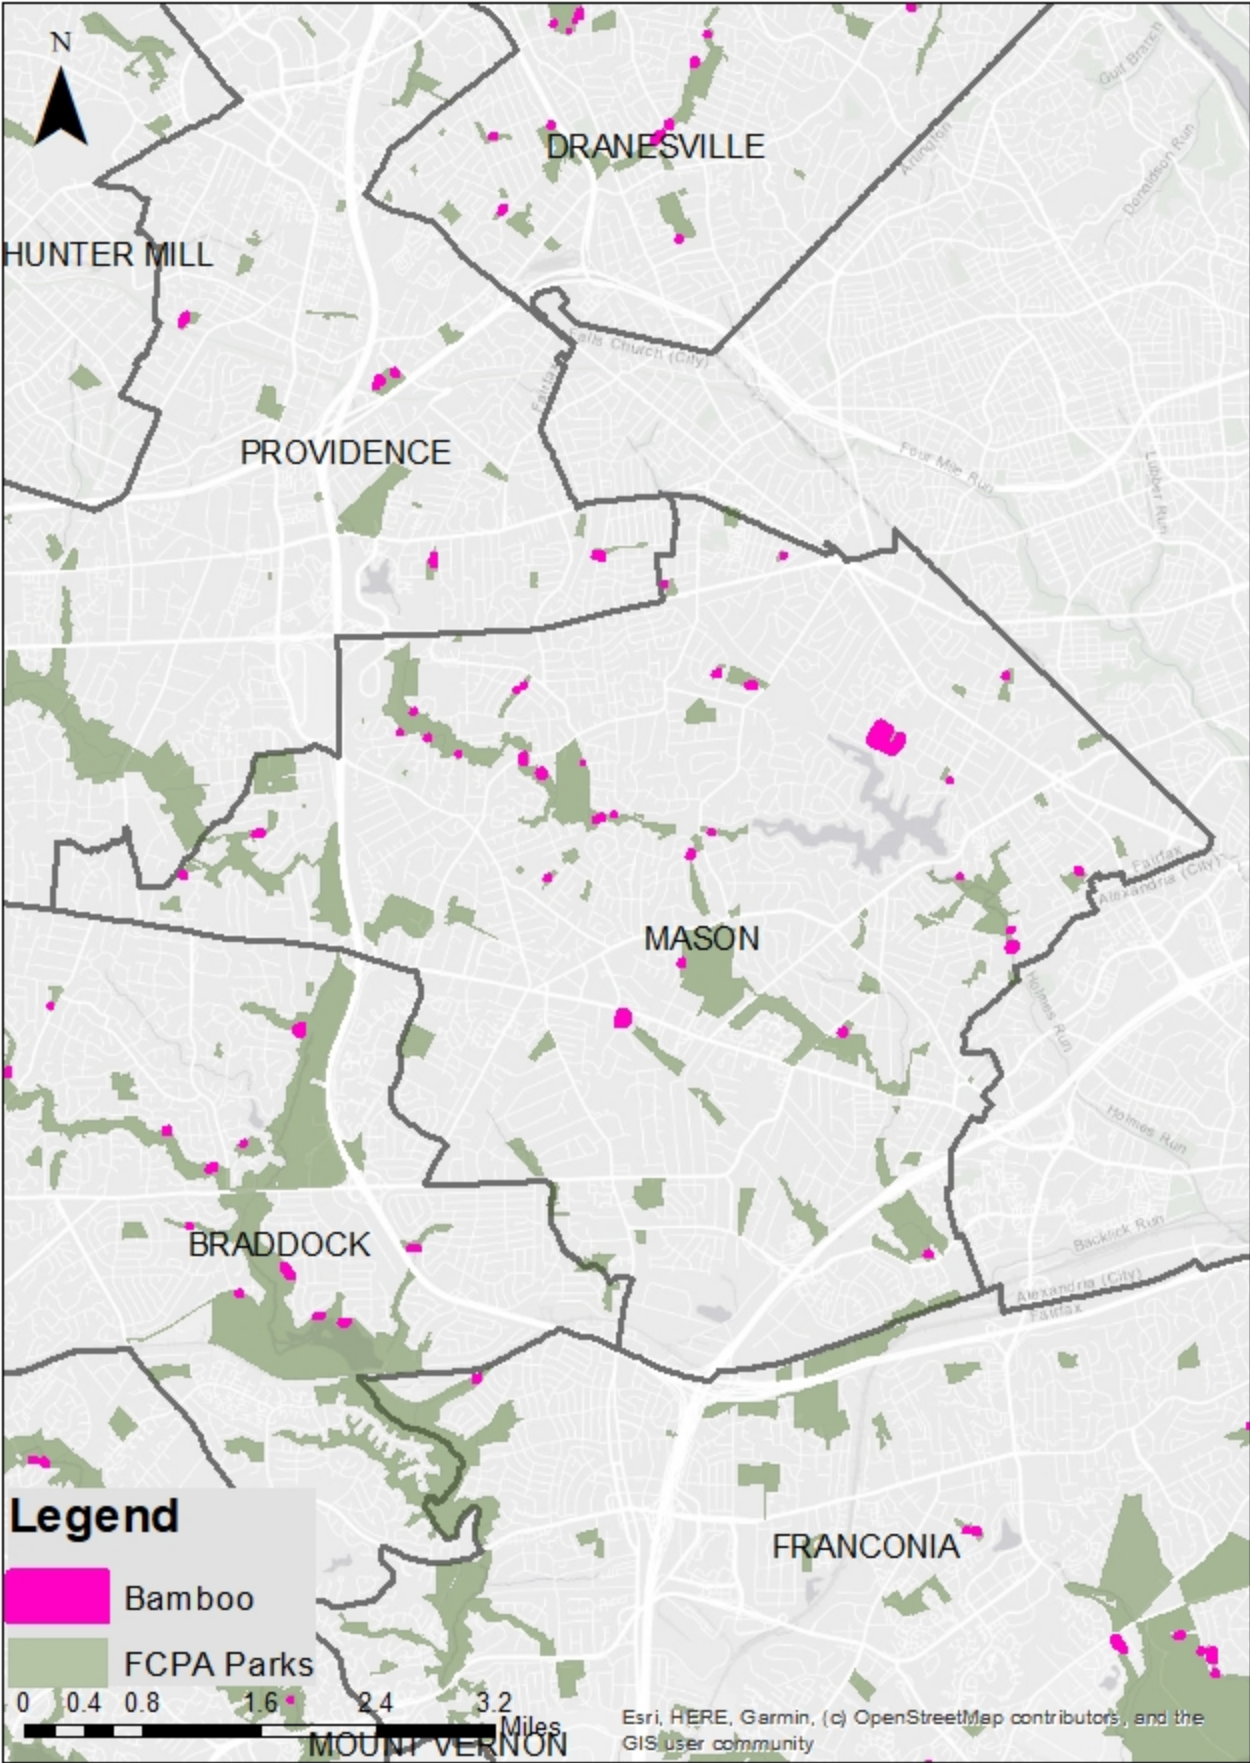

Braddock District Bamboo Distribution - FCPA Parks

Bamboo polygons not to scale to enhance visibility

Dranesville District Bamboo Distribution - FCPA Parks

Bamboo polygons not to scale to enhance visibility

Franconia District Bamboo Distribution - FCPA Parks

Bamboo polygons not to scale to enhance visibility

Hunter Mill District Bamboo Distribution - FCPA Parks

Bamboo polygons not to scale to enhance visibility

Mason District Bamboo Distribution - FCPA Parks

Bamboo polygons not to scale to enhance visibility

Mount Vernon District Bamboo Distribution - FCPA Parks

Bamboo polygons not to scale to enhance visibility

Providence District Bamboo Distribution - FCPA Parks

Bamboo polygons not to scale to enhance visibility

Springfield District Bamboo Distribution - FCPA Parks

Bamboo polygons not to scale to enhance visibility