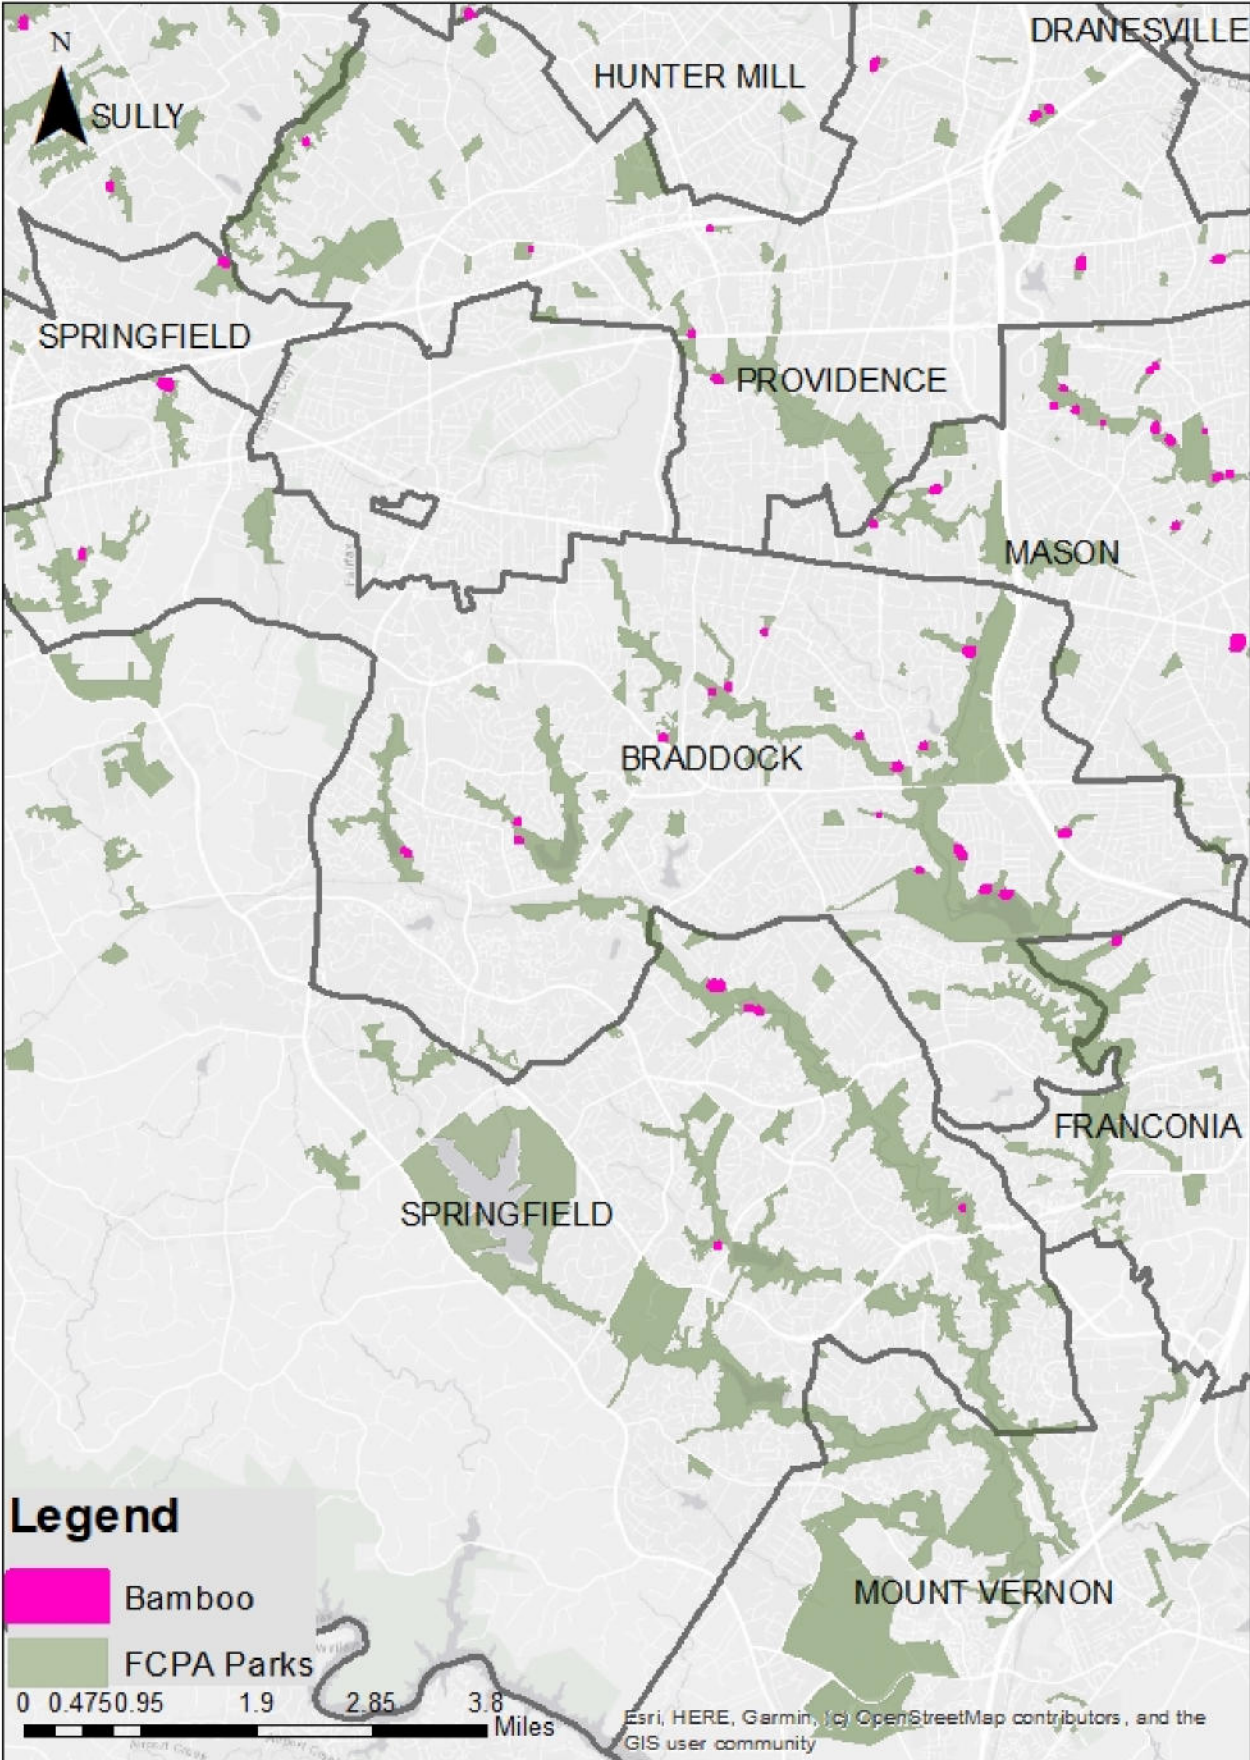

Braddock District Bamboo Distribution - FCPA Parks

Bamboo polygons not to scale to enhance visibility

Dranesville District Bamboo Distribution - FCPA Parks

Bamboo polygons not to scale to enhance visibility

Franconia District Bamboo Distribution - FCPA Parks

Bamboo polygons not to scale to enhance visibility

Hunter Mill District Bamboo Distribution - FCPA Parks

Bamboo polygons not to scale to enhance visibility

Mason District Bamboo Distribution - FCPA Parks

Bamboo polygons not to scale to enhance visibility

Mount Vernon District Bamboo Distribution - FCPA Parks

Bamboo polygons not to scale to enhance visibility

Providence District Bamboo Distribution - FCPA Parks

Bamboo polygons not to scale to enhance visibility

Springfield District Bamboo Distribution - FCPA Parks

Bamboo polygons not to scale to enhance visibility