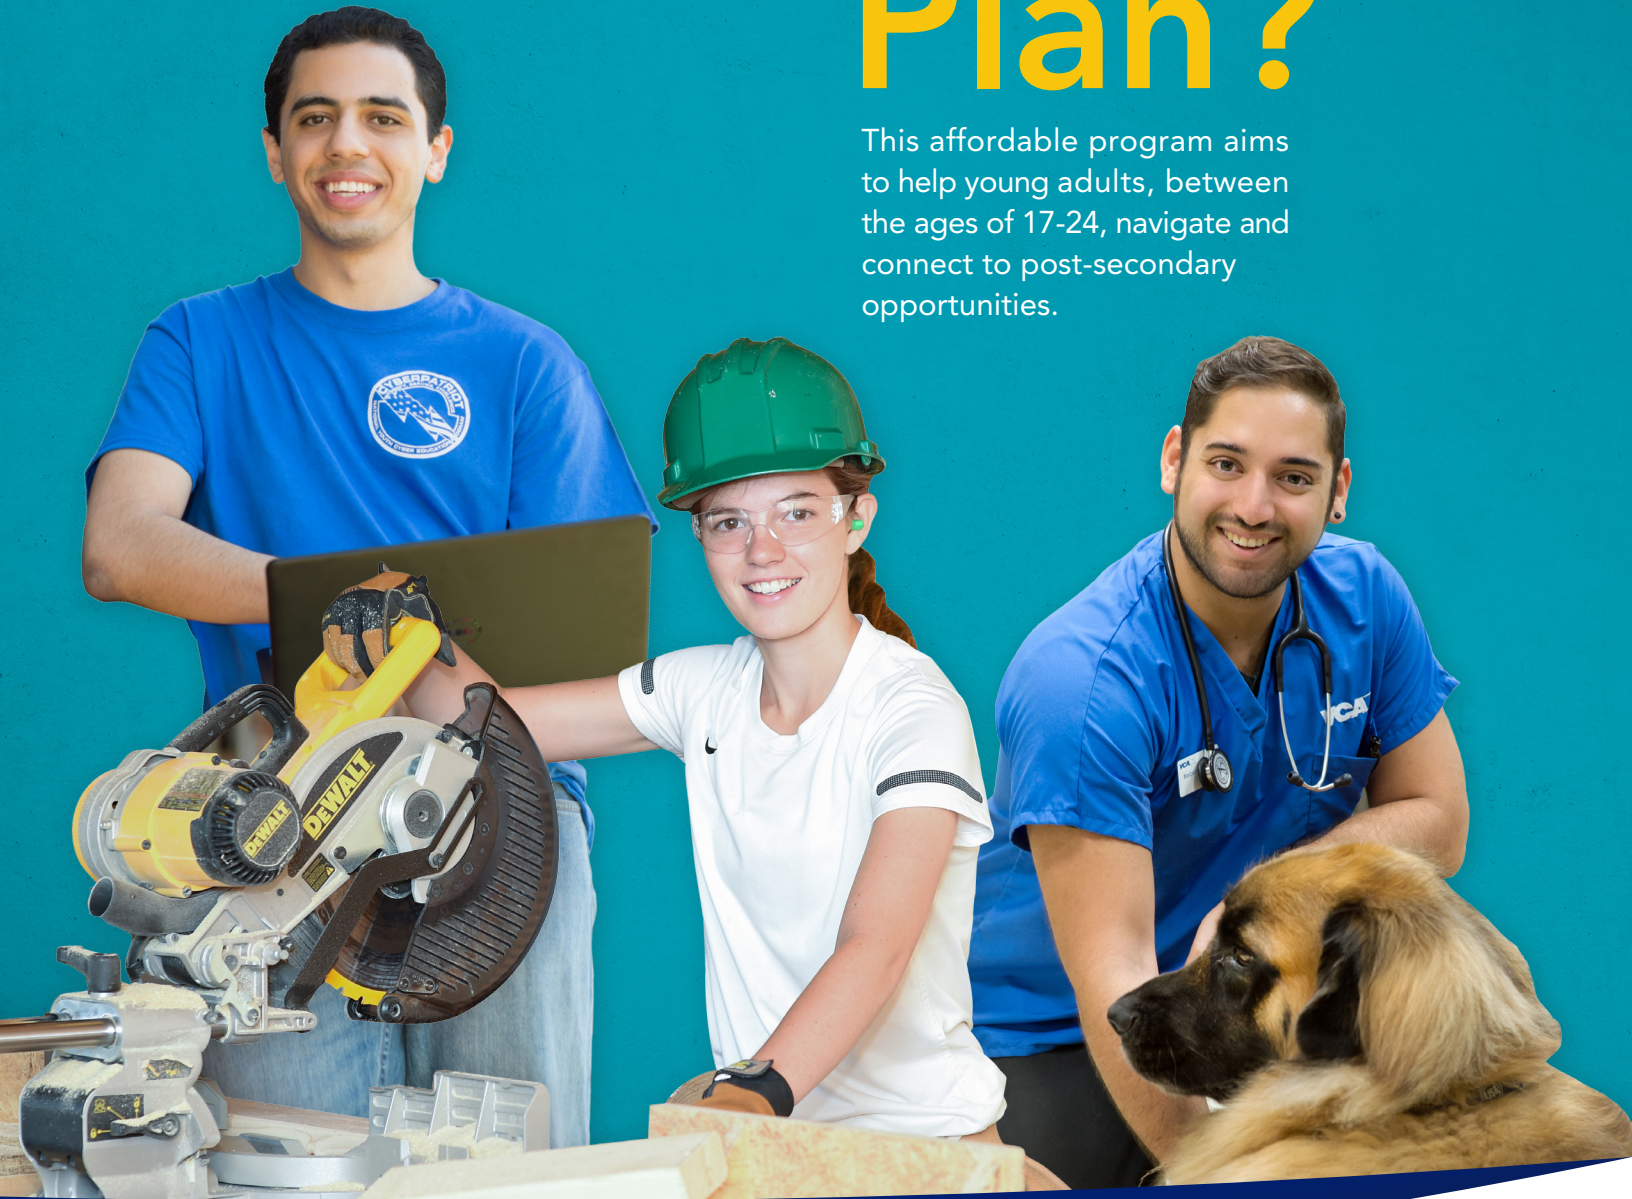

Launch an AWEsome Career
ACCELERATED WORKFORCE EDUCATION

What's Your Plan?

This affordable program aims to help young adults, between the ages of 17-24, navigate and connect to post-secondary opportunities.

In partnership with

ACE
ADULT &
COMMUNITY
EDUCATION
CLASSES

Check Out Our Programs
www.fcps.edu Search **AWE**

Fairfax County
PUBLIC SCHOOLS
ENGAGE • INSPIRE • THRIVE

Launch an AWEsome Career ACCELERATED WORKFORCE EDUCATION

Accelerated Workforce Education (AWE)

This affordable program aims to help young adults navigate and connect to post-secondary opportunities.

AWE is designed for young adults between the ages of 17-24 who: