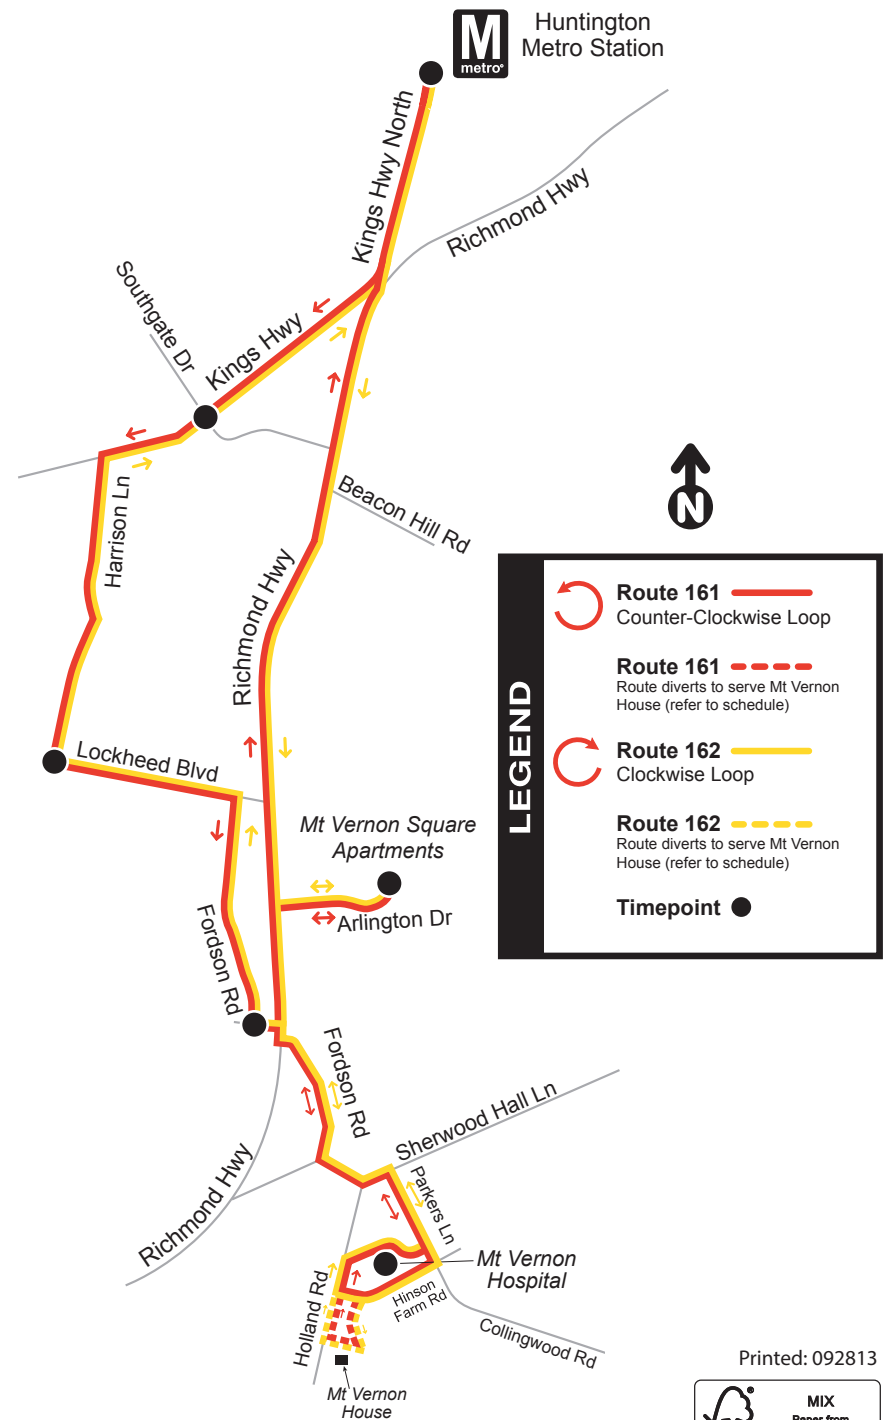

Kings Hwy & Southgate Dr

Harrison Ln & Lockheed Blvd

Fordson Rd & Richmond Hwy

Mt. Vernon Hospital

Mt. Vernon Square Apartments

Weekday – AM Service ☀

—	—	—	—	4:34	4:42	4:54
—	—	—	—	5:04	5:12	5:24
5:08	5:12	5:16	5:21	5:34	5:42	5:54
5:38	5:42	5:46	5:51	6:04	6:12	6:24
6:08	6:12	6:16	6:21	6:34	6:42	6:54
6:38	6:42	6:46	♦6:51	♦7:04	7:12	7:24
7:08	7:12	7:16	♦7:21	♦7:34	7:42	7:54
7:38	7:42	7:46	♦7:51	♦8:04	8:12	8:24
8:08	8:12	8:16	♦8:21	♦8:34	8:42	8:54
8:38	8:42	8:46	♦8:51	♦9:04	9:12	9:24
9:08	9:12	9:16	♦9:21	♦9:34	9:42	9:54
9:38	9:42	9:46	♦9:51	♦10:04	10:12	10:24
10:38	10:42	10:46	♦10:51	♦11:04	11:12	11:24
11:38	11:42	11:46	♦11:51	♦12:04 PM	12:12	12:24

All Fairfax Connector buses are wheelchair accessible.

UPDATED SCHEDULE
EFFECTIVE 9/28/13

Hybla Valley Circulator

Hybla Valley • Mt. Vernon Hospital •
Huntington Metro Station

See Route 162 for Clockwise Loop

Saturday & Sunday – PM Service 🌙

12:05	12:09	12:13	♦12:18	♦12:31	12:39	12:51
1:05	1:09	1:13	♦1:18	♦1:31	1:39	1:51
2:05	2:09	2:13	♦2:18	♦2:31	2:39	2:51
3:09	3:13	3:17	♦3:22	♦3:35	3:43	3:55
4:09	4:13	4:17	♦4:22	♦4:35	4:43	4:55
5:09	5:13	5:17	♦5:22	♦5:35	5:43	5:55
6:09	6:13	6:17	♦6:22	♦6:35	6:43	6:55
7:09	7:13	7:17	♦7:22	♦7:35	7:43	7:55
8:09	8:13	8:17	8:22	8:35	8:43	8:55
9:09	9:13	9:17	9:22	9:35	9:43	9:55
10:09	10:13	10:17	10:22	10:35	10:43	10:55

SERVICE NOTES

♦ Trips divert to serve Mt. Vernon House

Route 161 Hybla Valley Circulator

Printed: 092813