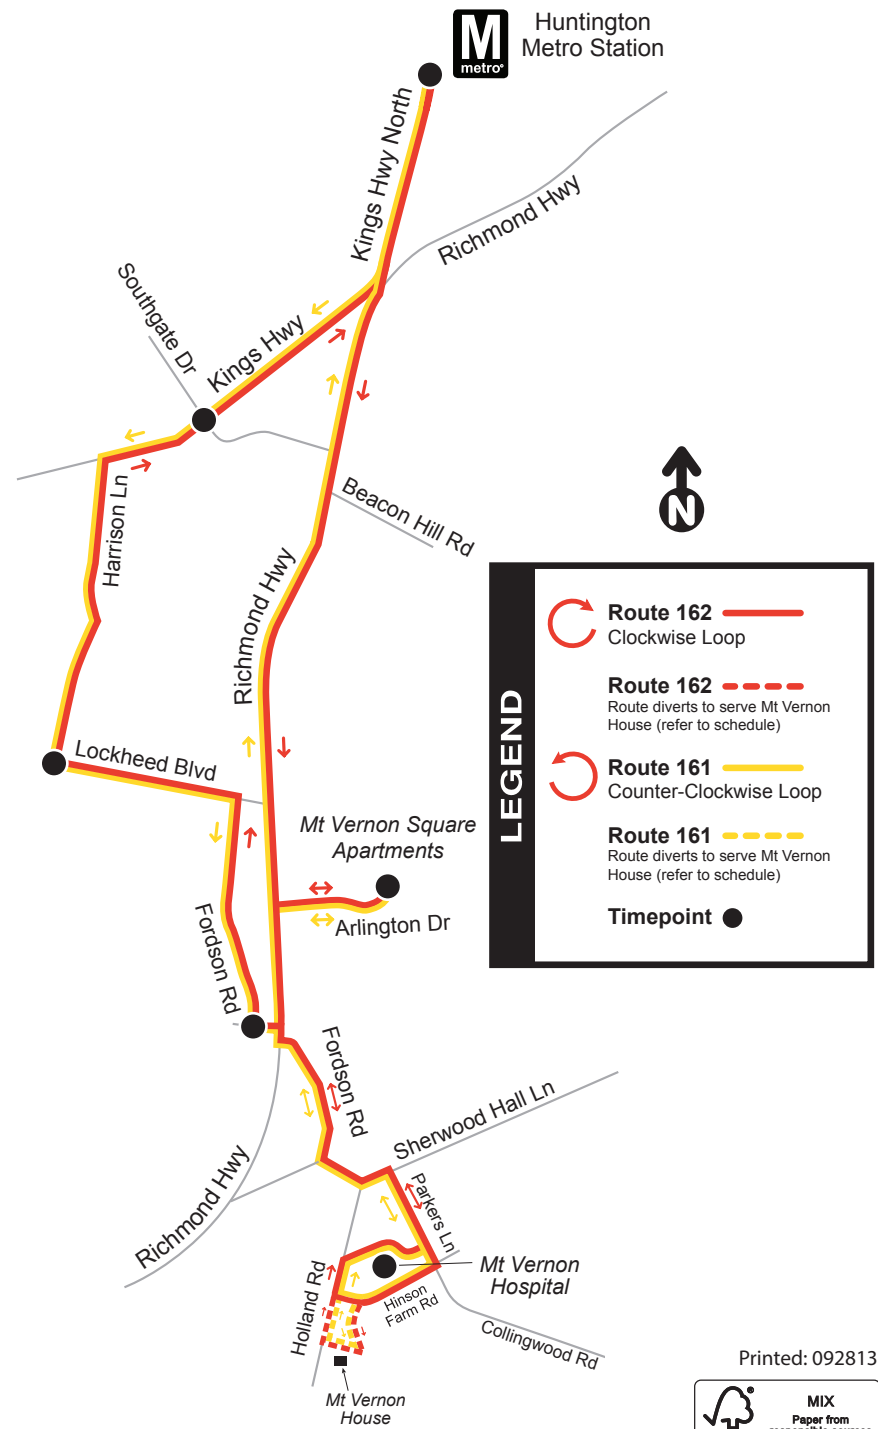

Huntington Metro Station

Mt. Vernon Square Apartments

Mt. Vernon Hospital

Fordson Rd & Richmond hwy

Harrison Ln & Lockheed Blvd

Kings Hwy & Southgate Dr

Huntington Metro Station

Weekday – AM Service ☀

All Fairfax Connector buses are wheelchair accessible.

UPDATED SCHEDULE
EFFECTIVE 9/28/13

Hybla Valley Circulator

Huntington Metro Station •
Mt. Vernon Hospital • Hybla Valley

See Route 161 for Counter-Clockwise Loop

Saturday & Sunday – PM Service 🌙

12:12	♦12:23	♦12:34	12:40	12:44	12:47	12:52
1:12	♦1:23	♦1:34	1:40	1:44	1:47	1:52
2:12	♦2:23	♦2:34	2:40	2:44	2:47	2:52
3:12	♦3:23	♦3:34	3:40	3:44	3:47	3:52
4:12	♦4:23	♦4:34	4:40	4:44	4:47	4:52
5:12	♦5:23	♦5:34	5:40	5:44	5:47	5:52
6:12	♦6:23	♦6:34	6:40	6:44	6:47	6:52
7:12	♦7:23	♦7:34	7:40	7:44	7:47	7:52
8:12	8:23	8:34	8:40	8:44	8:47	8:52
9:12	9:23	9:34	9:40	9:44	9:47	9:52
10:12	10:23	10:34	10:40	10:44	10:47	10:52

SERVICE NOTES

♦ Trips divert to serve Mt. Vernon House

Route 162 Hybla Valley Circulator

Printed: 092813