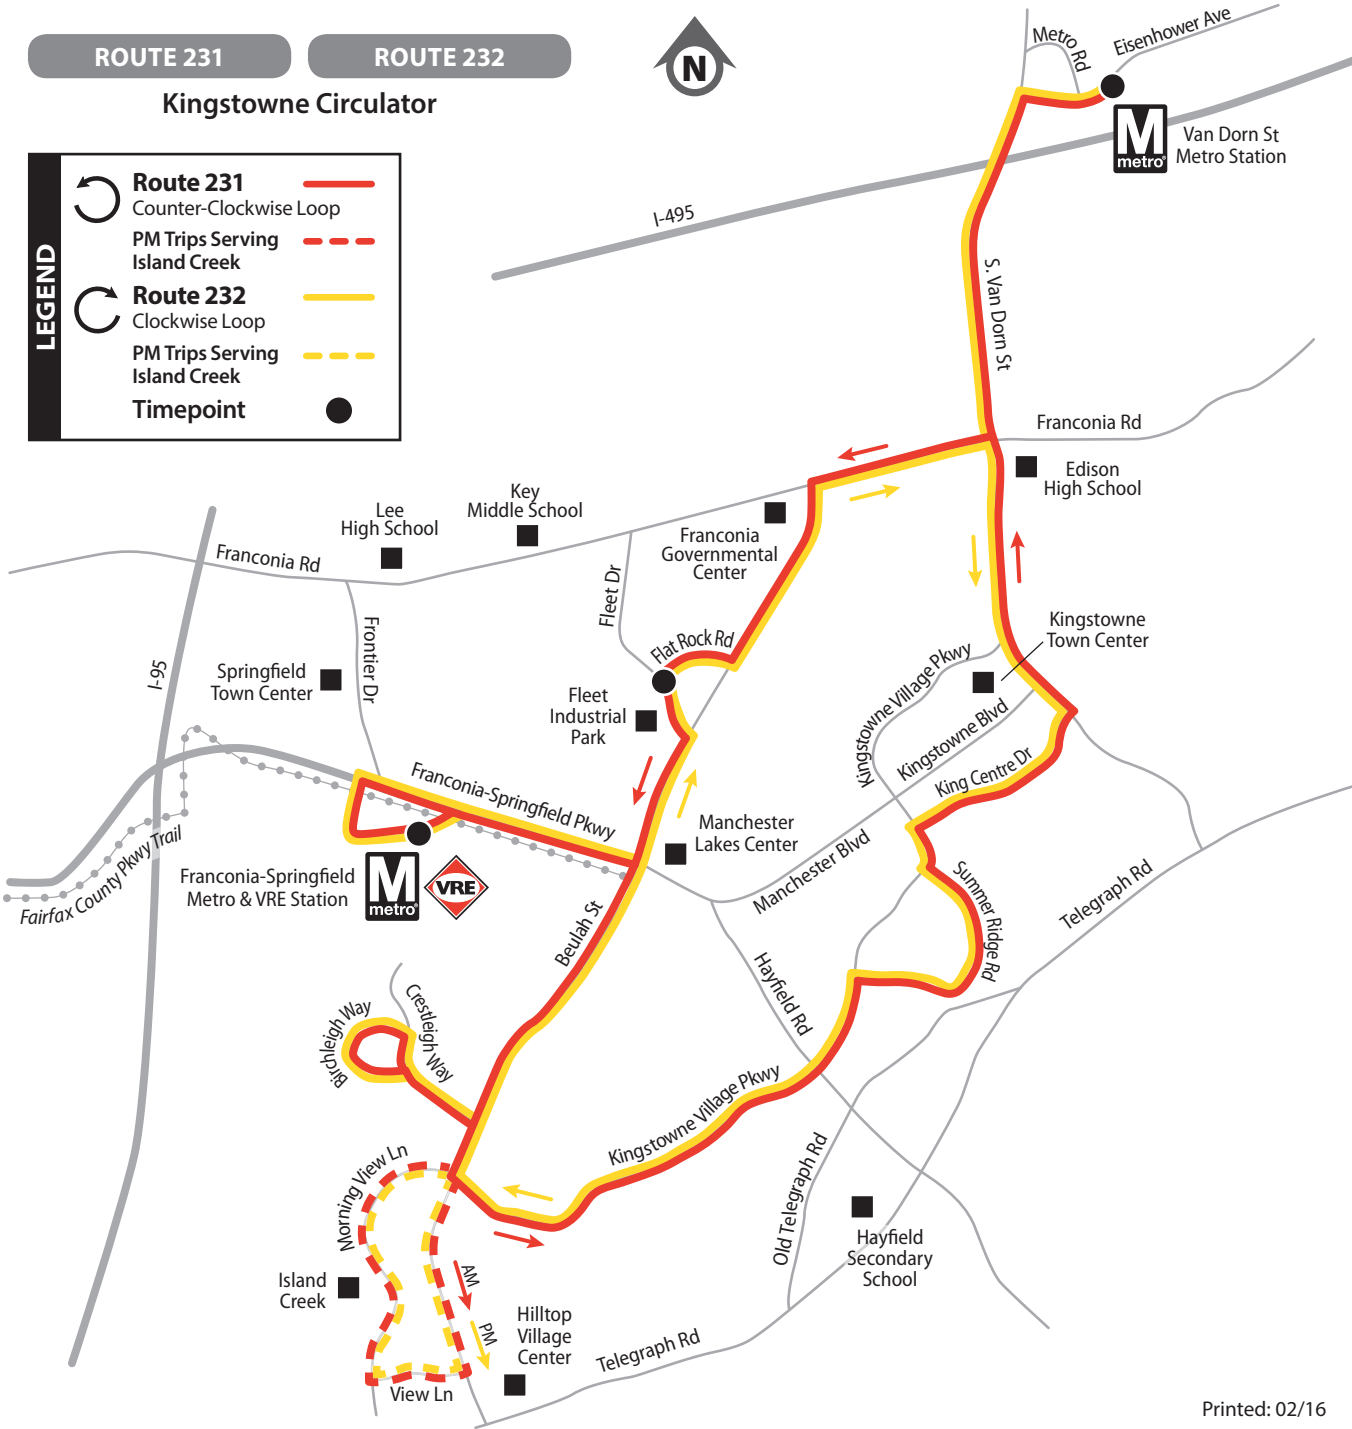

ROUTE 231

ROUTE 232

Kingstowne Circulator

LEGEND

- Route 231**
Counter-Clockwise Loop
- PM Trips Serving**
Island Creek
- Route 232**
Clockwise Loop
- PM Trips Serving**
Island Creek
- Timepoint**

231 • 232

Effective October 15, 2012

Kingstowne Circulator

Franconia-Springfield Metro Station •
Beulah St • Kingstowne • Edison High School •
Van Dorn Street Metro Station

Weekday Service Only

FAIRFAX
CONNECTOR

For fares and important information about the bus system, see the brochure:
Policies, Fares and General Information

SERVICE NOTES

◆ AM trips that serve Island Creek. See Route 335 schedule for trips after 6:45 AM.

232 Weekday – AM Service ☀️

| | | | | | |
|------|------|------|------|------|------|
| — | — | — | 4:39 | 4:47 | 4:55 |
| — | — | — | 5:09 | 5:17 | 5:25 |
| 5:13 | 5:19 | 5:29 | 5:40 | 5:48 | 5:56 |
| 5:43 | 5:49 | 6:00 | 6:11 | 6:19 | 6:28 |
| 6:13 | 6:19 | 6:30 | 6:42 | 6:50 | 7:00 |
| 6:43 | 6:50 | 7:02 | 7:14 | 7:22 | 7:32 |
| 7:13 | 7:20 | 7:32 | 7:44 | 7:52 | 8:02 |
| 7:43 | 7:50 | 8:05 | 8:18 | 8:26 | 8:36 |
| 8:13 | 8:20 | 8:35 | 8:48 | 8:57 | 9:07 |
| 8:43 | 8:50 | 9:05 | 9:18 | 9:26 | 9:34 |
| 9:13 | 9:19 | 9:31 | 9:43 | 9:51 | 9:59 |

SERVICE NOTES

◆ PM trips that serve Island Creek. See Route 335 schedule for trips before 6:00 PM.