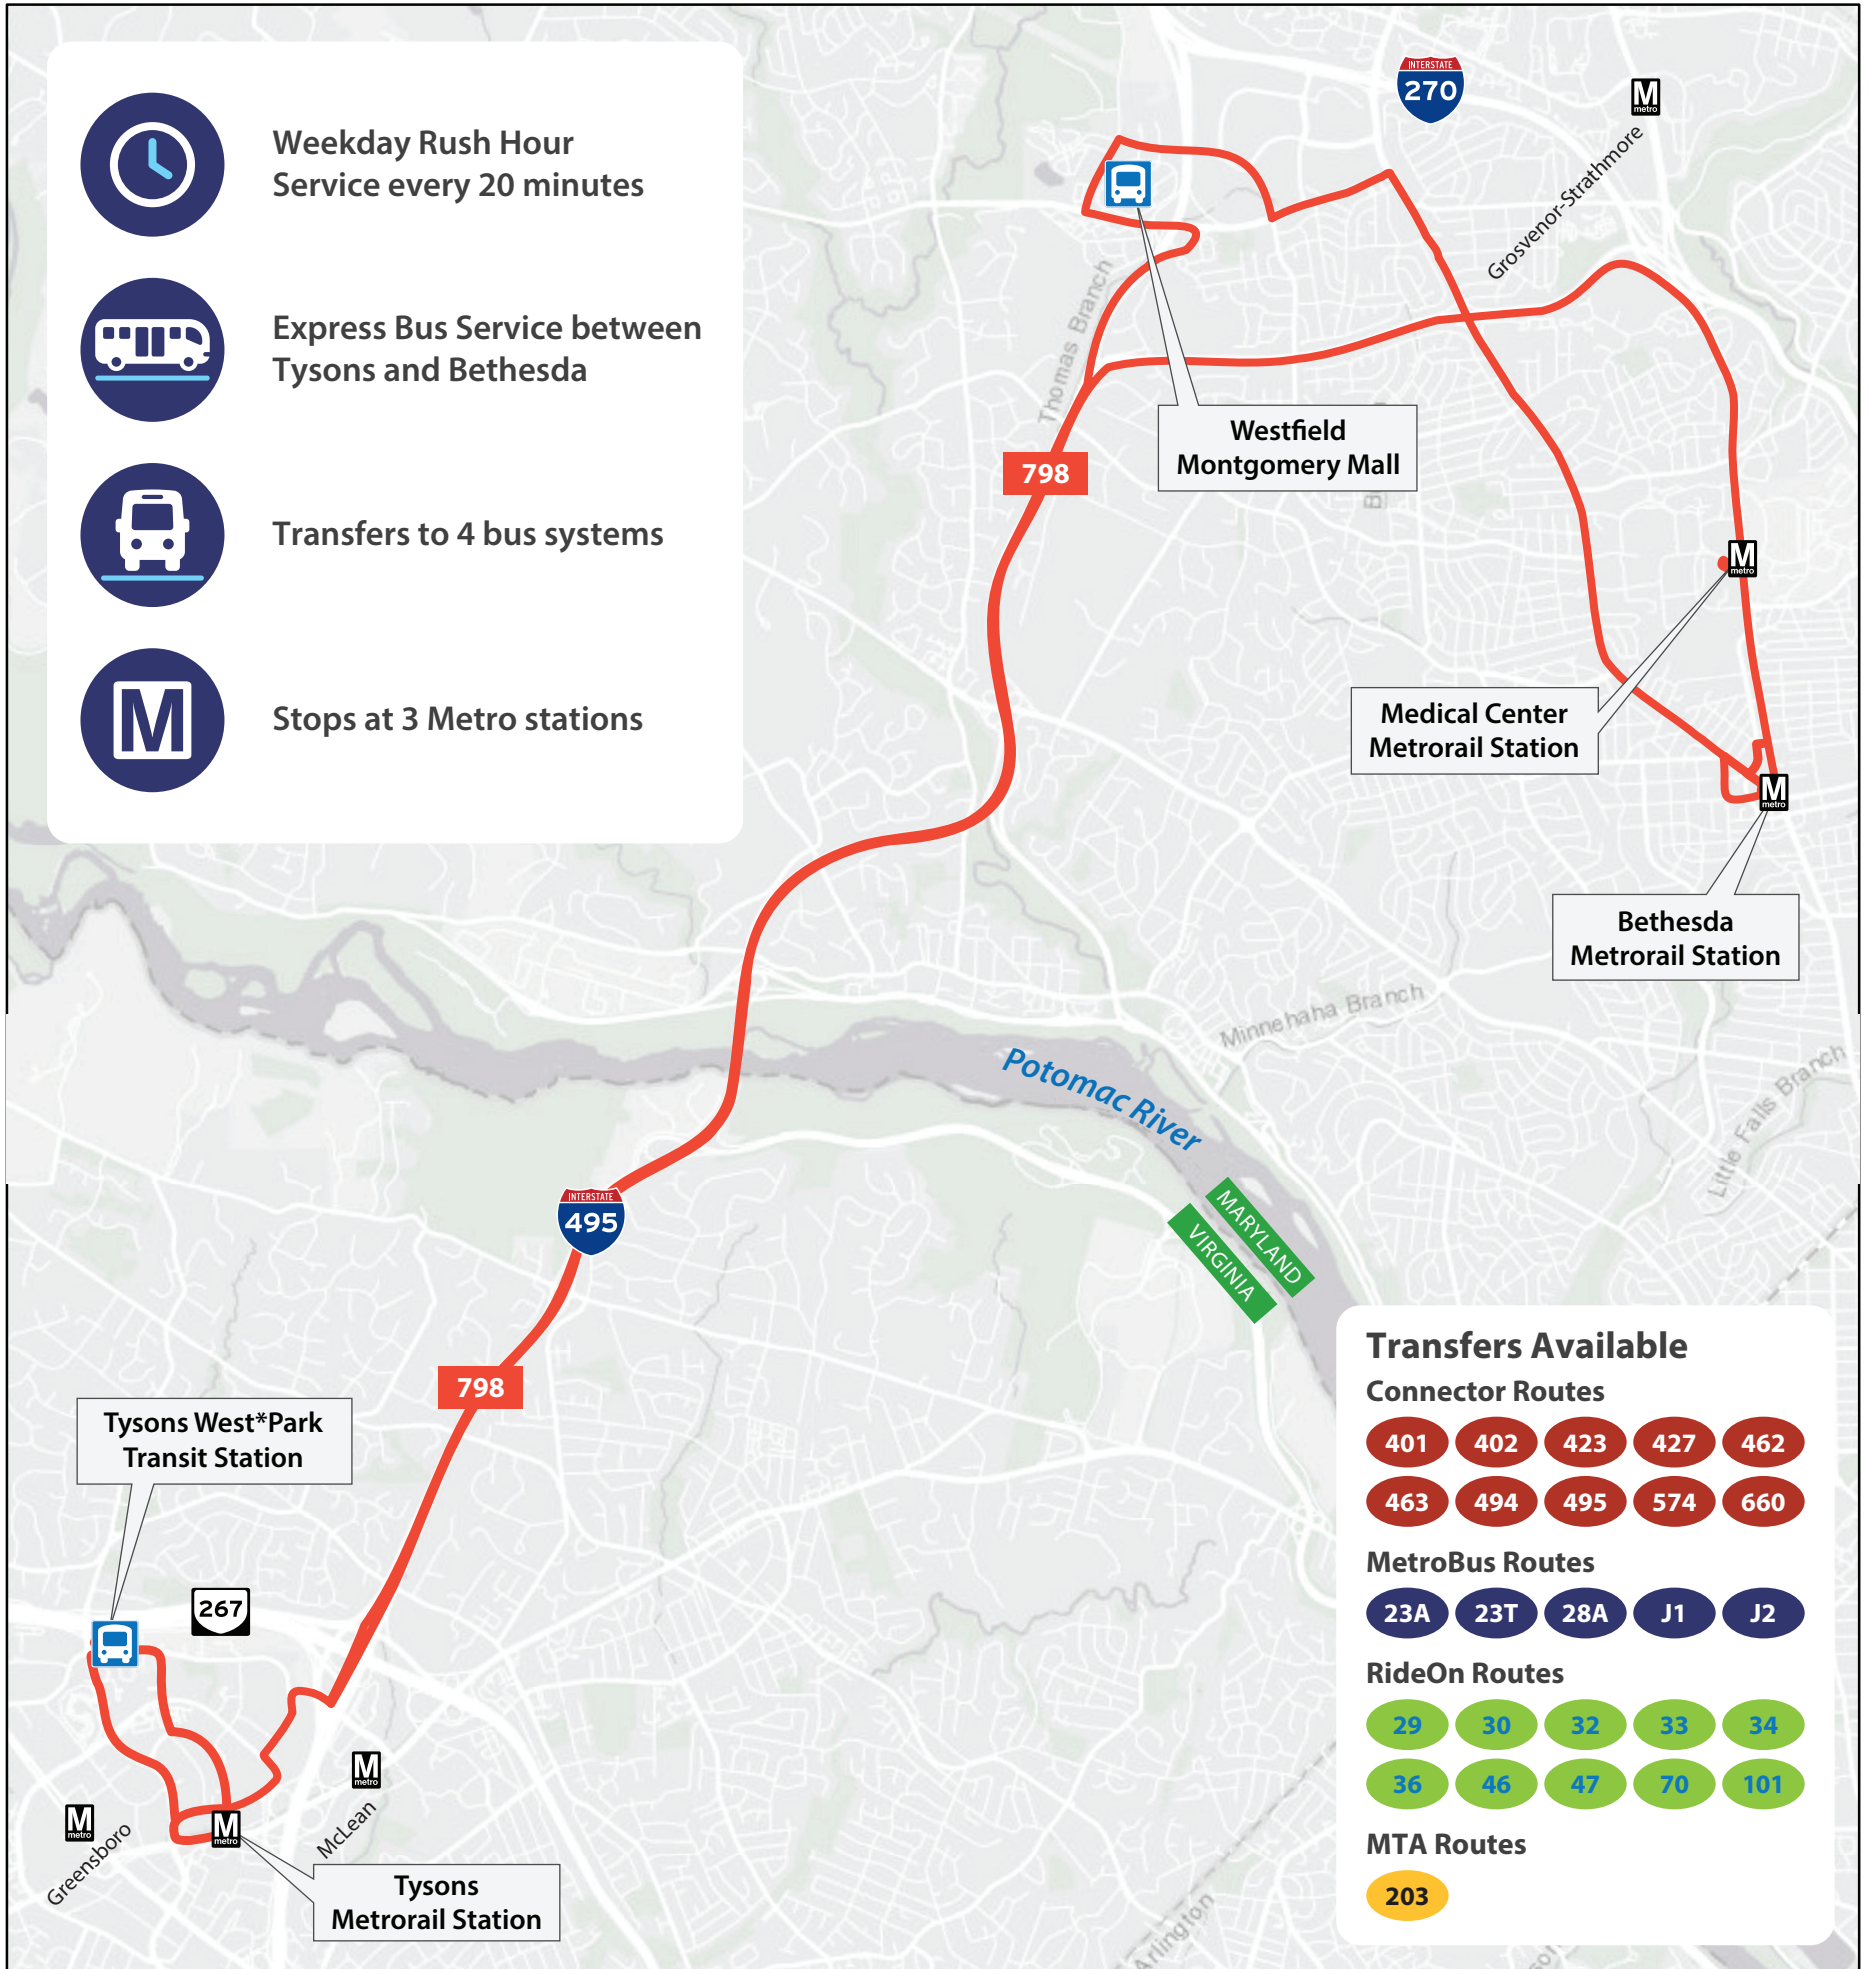

Express Route 798

www.fairfaxcounty.gov/connector/798

For bus schedule and more info,
scan the code

@fairfaxconnector

fairfaxconnector

703-339-7200

www.fairfaxcounty.gov/connector

TTY 703-339-1608

Fairfax County Department of Transportation (FCDOT) ensures nondiscrimination in all programs and activities in accordance with Title VI of the Civil Rights Act of 1964 and the Americans with Disabilities Act (ADA). To request this information in an alternate format, contact FCDOT at 703-877-5600, TTY 711. September 2024