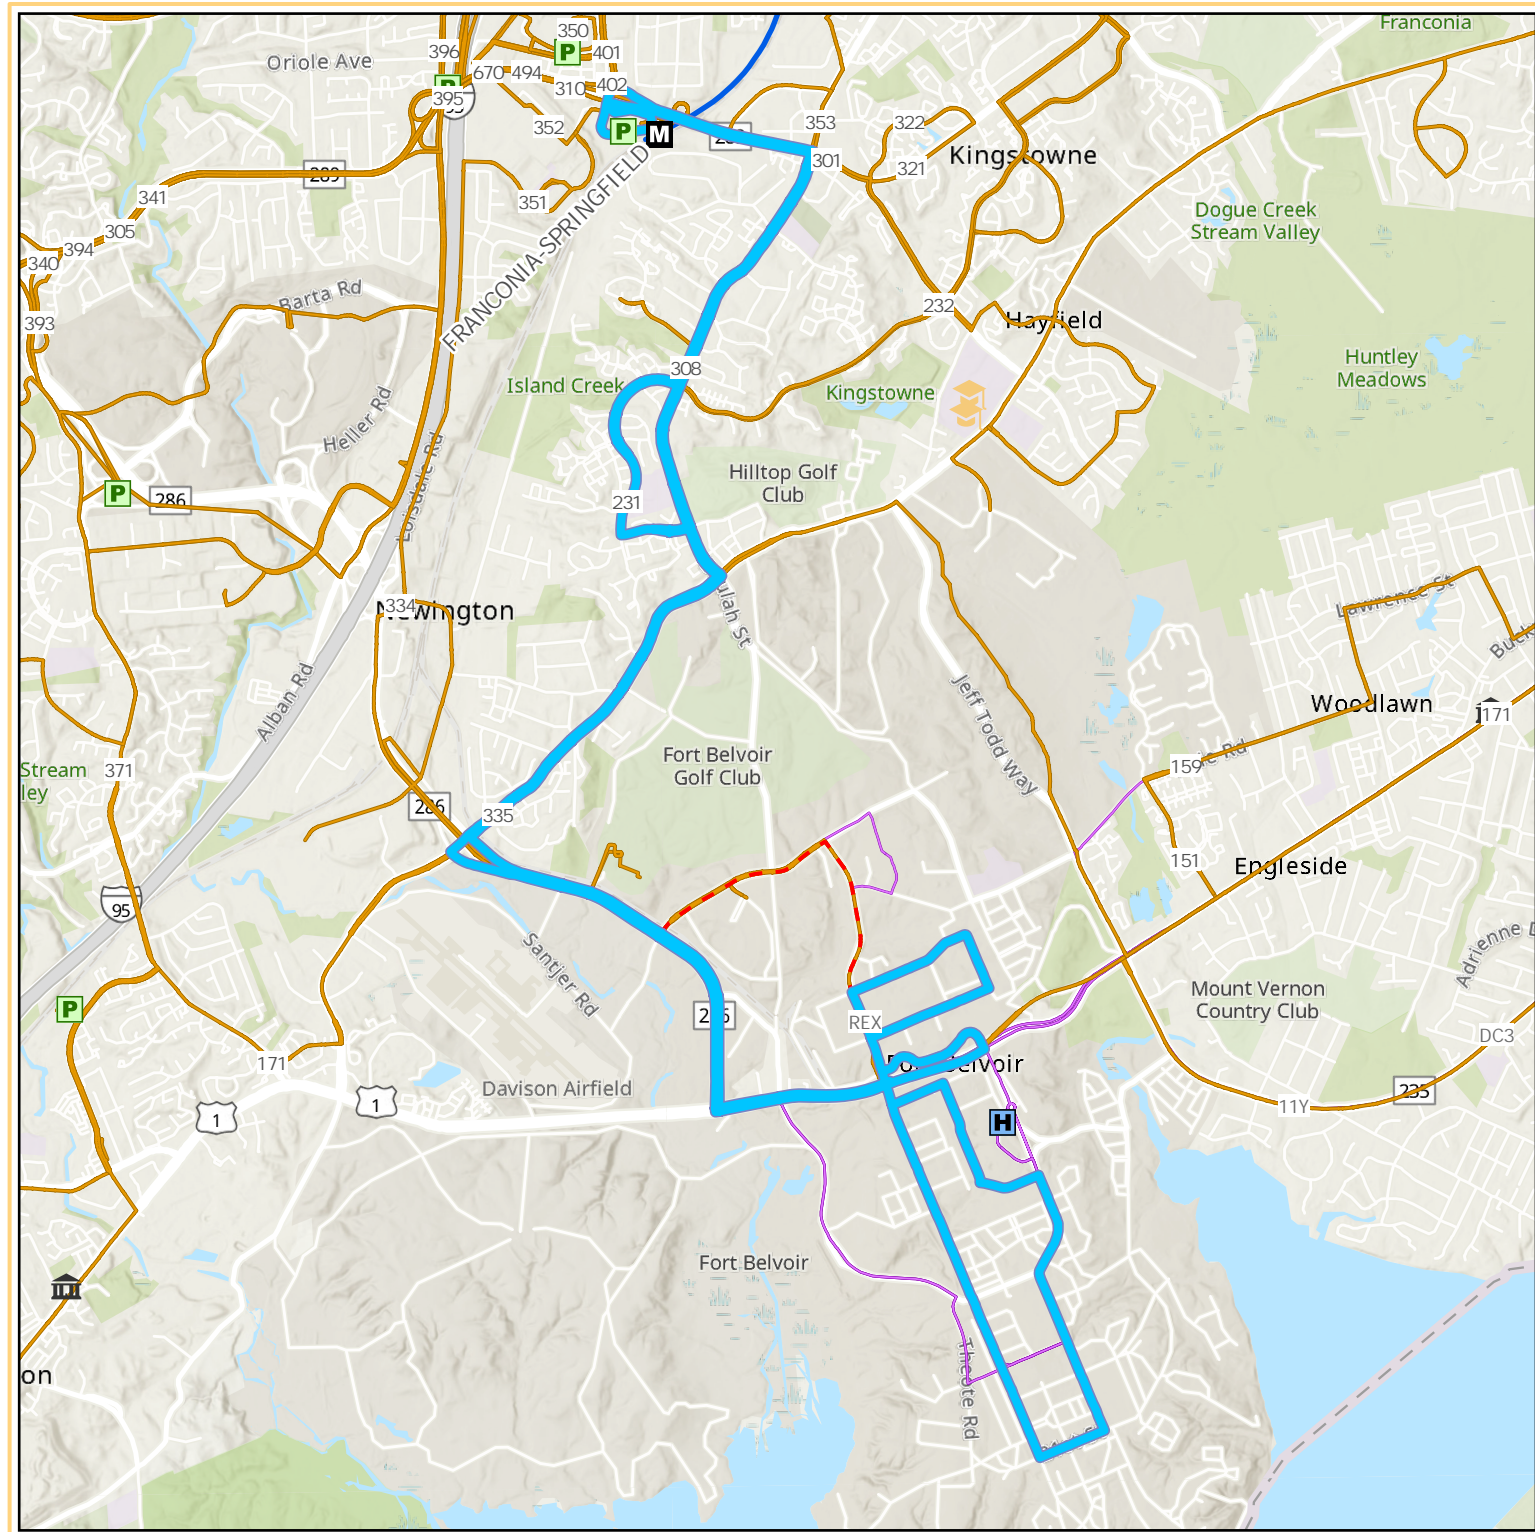

ROUTE 335: FORT BELVOIR ("THE EAGLE")

Proposed Route
 Proposed Route

Existing Service
 Fairfax Connector Routes
 Eliminated Segment
 Metrobus Routes
 Blue Line
 Orange Line
 Silver Line
 Yellow Line

Transit Facilities
 Metrorail Station
 Park & Ride
 Transit Station

Points of Interest
 Hospital
 Government Center
 Middle School/High School
 College/University

0 0.5 1 Miles

OVERVIEW	CLASS	Feeder
	DIRECTIONS	Southbound/Northbound
	VIA	Fort Belvoir Hospital, Gunston Rd, Franconia Springfield Pkwy/Rt 289
	TRANSFERS AVAILABLE	Connector 171, 231, 232, 301, 305, 308, 310, 321, 322, 334, 341, 350, 351, 353, 371, 401, 402, 494, 670; Metrorail Blue Line; Metrobus REX; VRE Fredericksburg Line; OmniRide PWME
	IMPROVEMENT(S)	Route is realigned to address operational issues

		WEEKDAY	SATURDAY	SUNDAY	
LEVEL OF SERVICE	PROPOSED ROUTE 335	SERVICE HOURS	6:00 AM - 9:31 AM 2:50 PM - 6:50 PM	No Service	No Service
		FREQUENCY	RUSH	20-40 mins	No Service
NON-RUSH	No Service				

FACILITIES SERVED WITHIN A QUARTER MILE

0 HIGH/MIDDLE SCHOOLS	0 TRANSIT CENTERS	0 COLLEGES	2 PARK & RIDE LOTS
1 METRO RAIL STATIONS	3 ACTIVITY CENTERS	1 HOSPITALS	0 GOVERNMENT/COMMUNITY / HUMAN SERVICES CENTERS