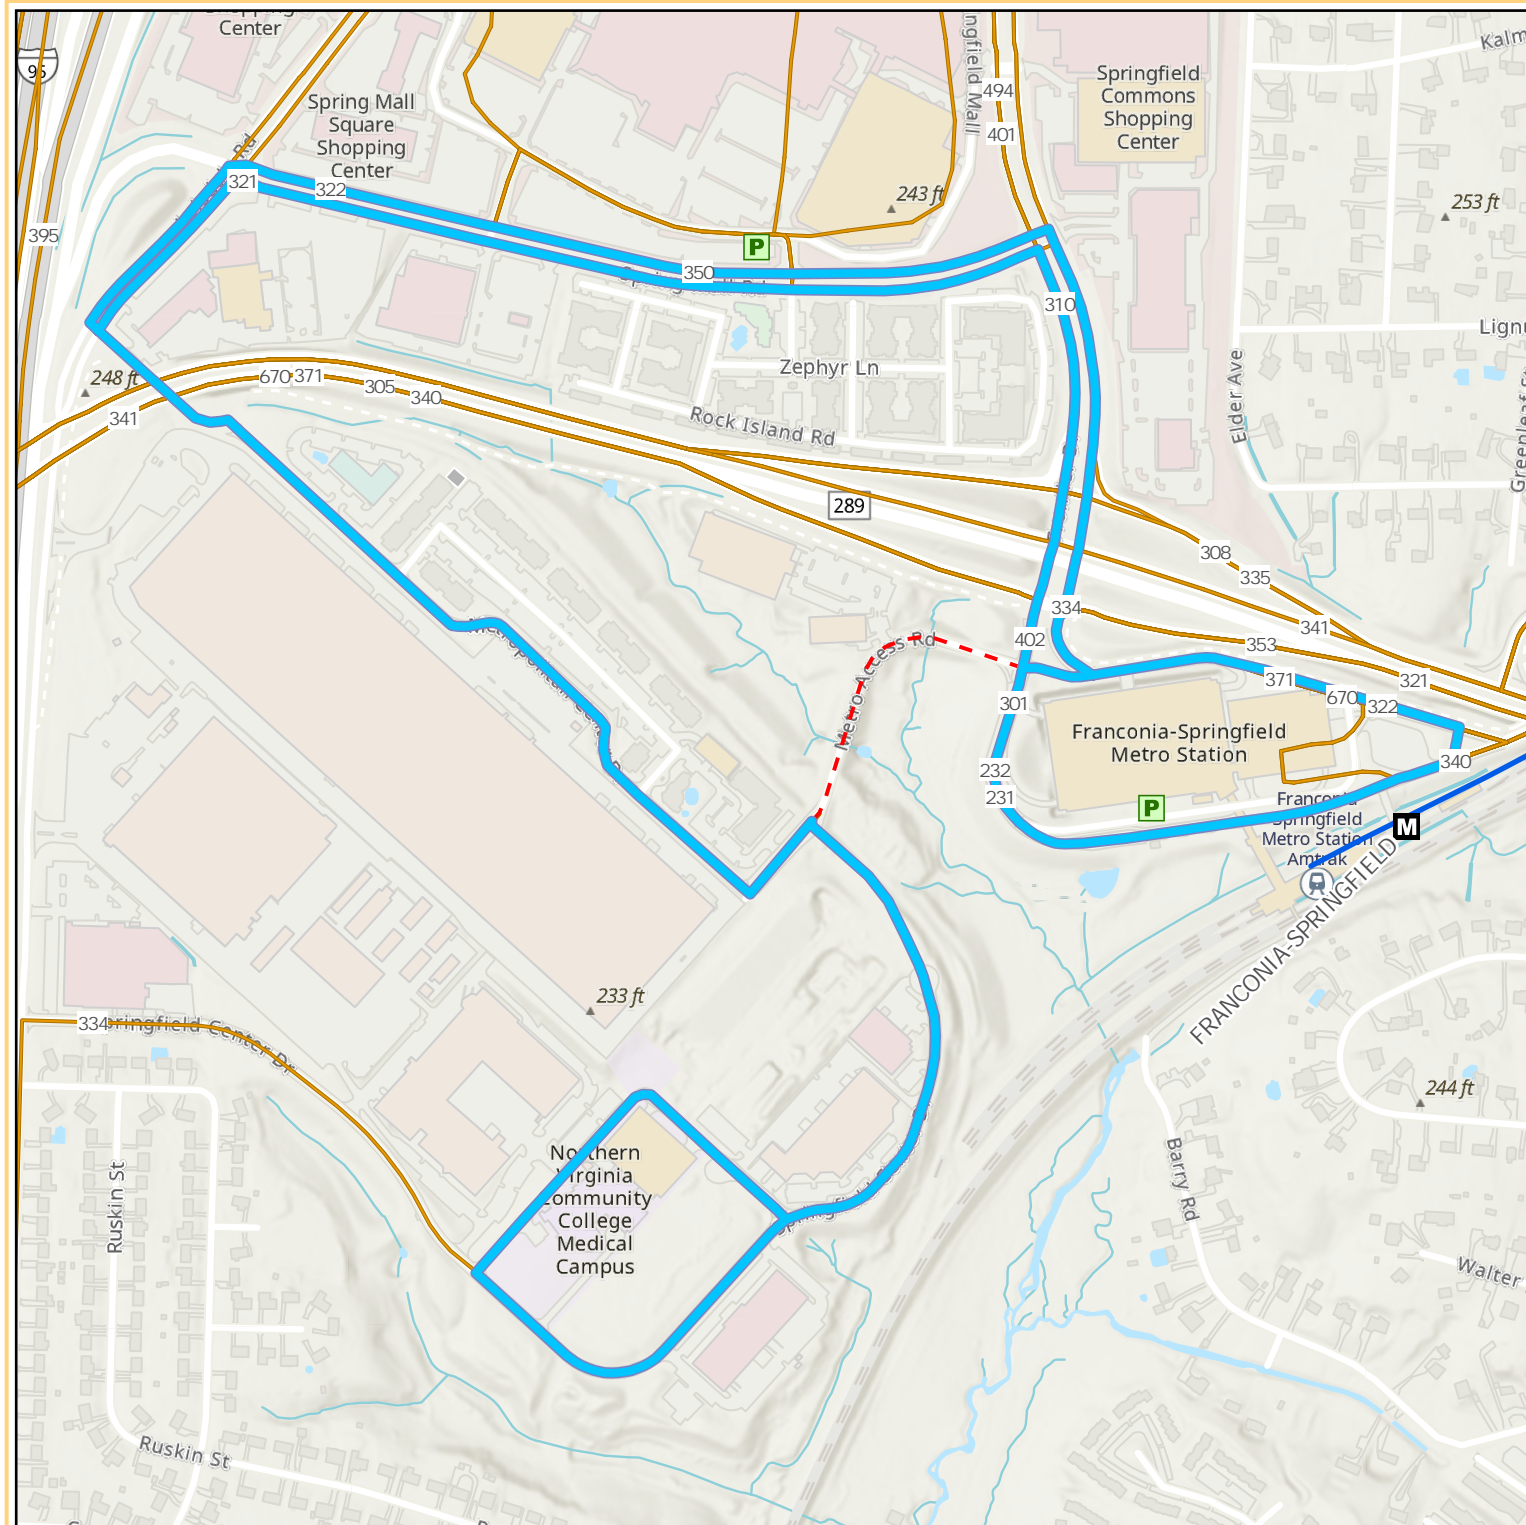

ROUTE 351: TSA - NVCC MEDICAL COLLEGE - FRANCONIA SPRINGFIELD METRORAIL STATION

Proposed Route
 Proposed Route

Existing Service
 Fairfax Connector Routes
 Eliminated Segment
 Metrobus Routes
 Blue Line
 Orange Line
 Silver Line
 Yellow Line

Transit Facilities
 Metrorail Station
 Park & Ride
 Transit Station

Points of Interest
 Hospital
 Government Center
 Middle School/High School
 College/University

0 0.25 0.5 Miles

OVERVIEW	CLASS	Circulator
	DIRECTIONS	Loop
	VIA	Metropolitan Center Dr and Springfield Center Dr
	TRANSFERS AVAILABLE	Connector: 231, 232, 301, 305, 308, 310, 321, 322, 334, 335, 341, 350, 353, 371, 401, 402, 494, 670; Metrorail: Blue Line; VRE
	IMPROVEMENT(S)	Route is realigned to address operational issues

		WEEKDAY	SATURDAY	SUNDAY		
LEVEL OF SERVICE	PROPOSED ROUTE 351	SERVICE HOURS	6:30 AM - 10:34 AM 2:35 PM - 5:55 PM	No Service	No Service	
		FREQUENCY	RUSH	20 - 25 mins	No Service	No Service
			NON-RUSH	No Service		

FACILITIES SERVED WITHIN A QUARTER MILE

0 HIGH/MIDDLE SCHOOLS	0 TRANSIT CENTERS	1 COLLEGES	1 PARK & RIDE LOTS
1 METRORAIL STATIONS	2 ACTIVITY CENTERS	0 HOSPITALS	0 COMMUNITY / HUMAN SERVICES CENTERS