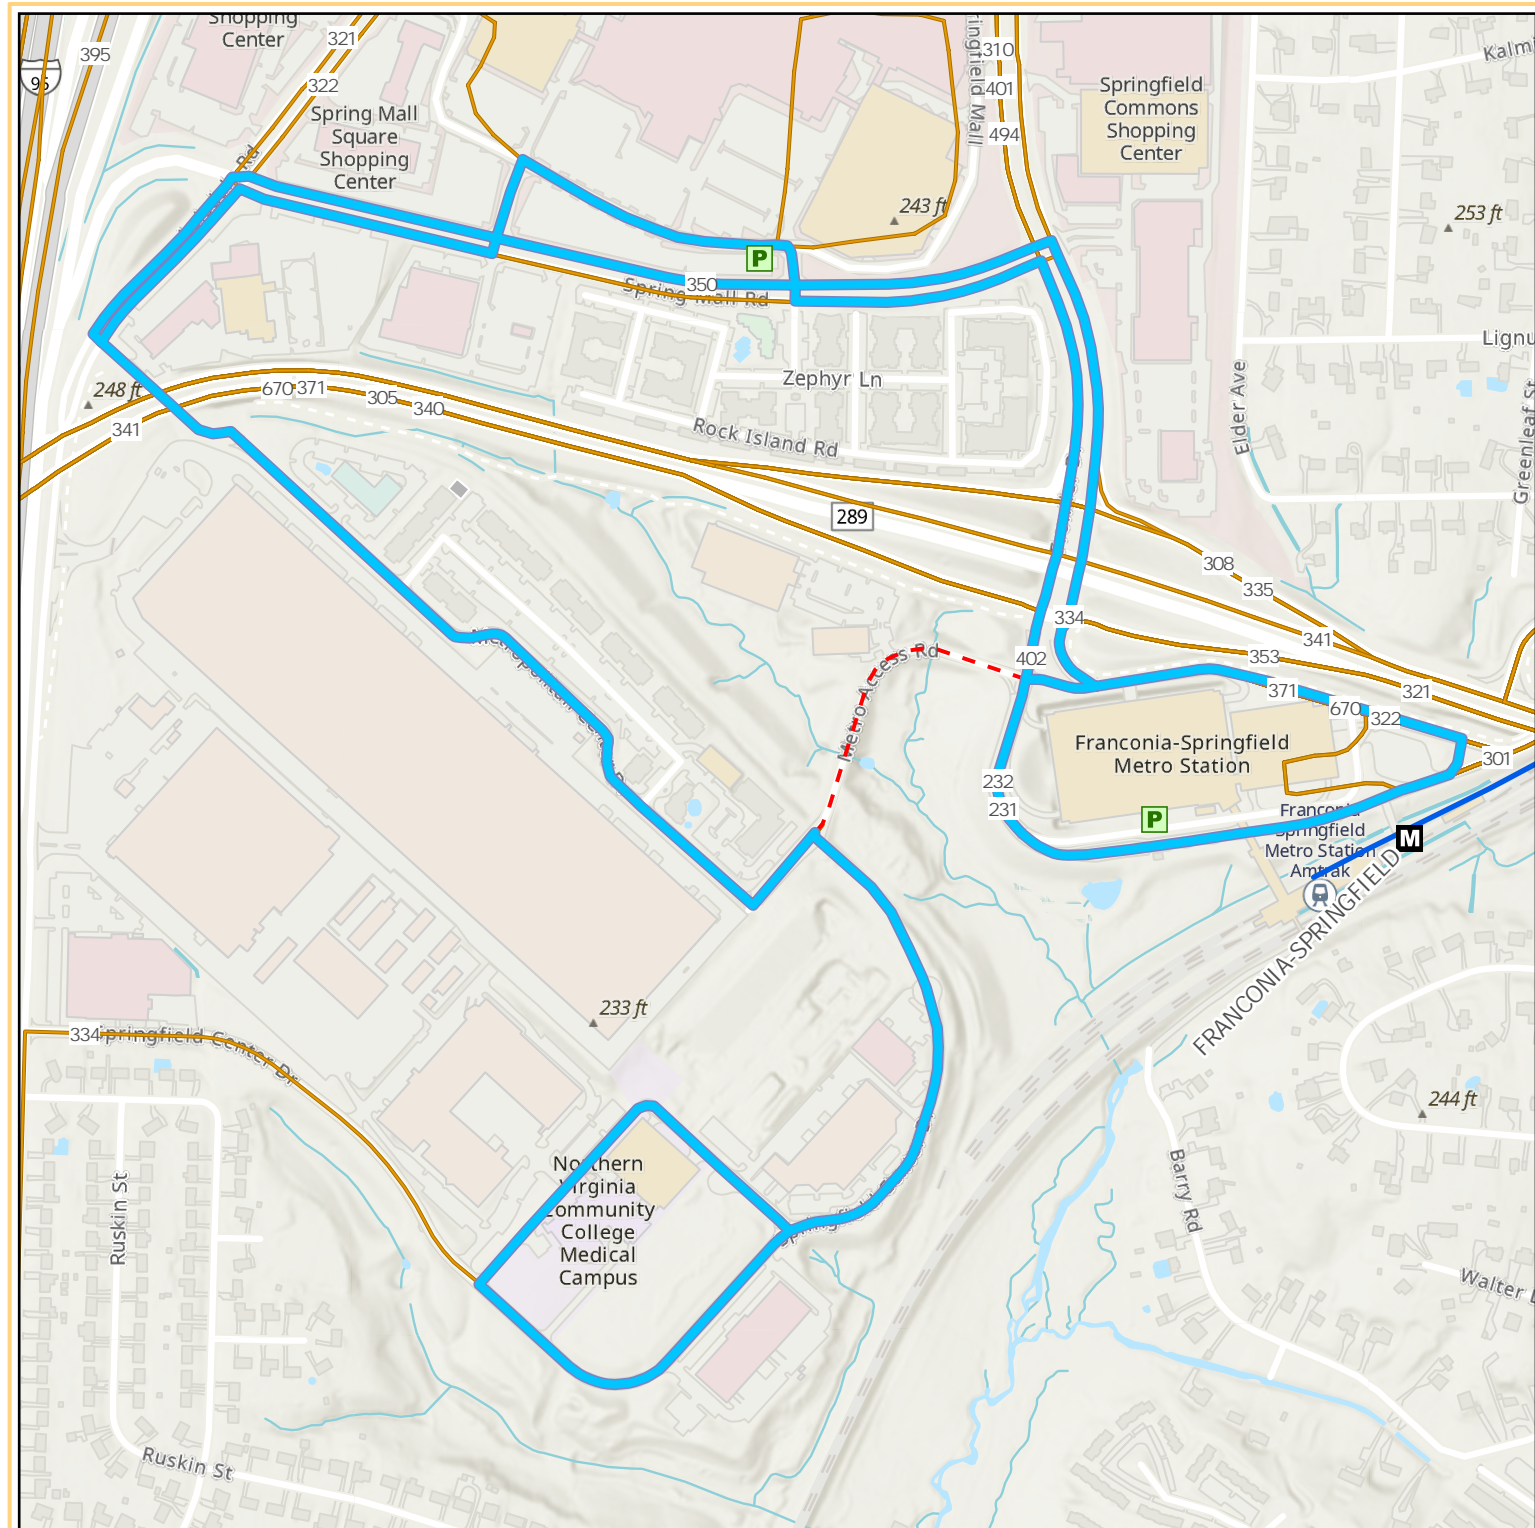

ROUTE 352: TSA - SPRINGFIELD TOWN CENTER - FRANCONIA SPRINGFIELD METRORAIL STATION

Proposed Route
 Proposed Route

Existing Service
 Fairfax Connector Routes
 Eliminated Segment
 Metrobus Routes
 Blue Line
 Orange Line
 Silver Line
 Yellow Line

Transit Facilities
 Metrorail Station
 Park & Ride
 Transit Station

Points of Interest
 Hospital
 Government Center
 Middle School/High School
 College/University

0 0.25 0.5 Miles

OVERVIEW	CLASS	Circulator
	DIRECTIONS	Loop
	VIA	Springfield Center Dr, Joseph Alexander Rd, Metropolitan Center Dr, Loisdale Rd, and Spring Mall Rd
	TRANSFERS AVAILABLE	Connector: 301, 305, 308, 310, 321, 322, 340, 350, 353, 371, 401, 402, 494; Metrorail: Blue Line; VRE
	IMPROVEMENT(S)	Route is realigned to address operational issues

		WEEKDAY	SATURDAY	SUNDAY	
LEVEL OF SERVICE	PROPOSED ROUTE 352	SERVICE HOURS	10:35 AM - 2:35 PM	No Service	No Service
		FREQUENCY	RUSH	No Service	No Service
NON-RUSH	15 - 20 mins				

FACILITIES SERVED WITHIN A QUARTER MILE

0 HIGH/MIDDLE SCHOOLS	0 TRANSIT CENTERS	1 COLLEGES	2 PARK & RIDE LOTS
1 METRORAIL STATIONS	1 ACTIVITY CENTERS	0 HOSPITALS	0 COMMUNITY / HUMAN SERVICES CENTERS