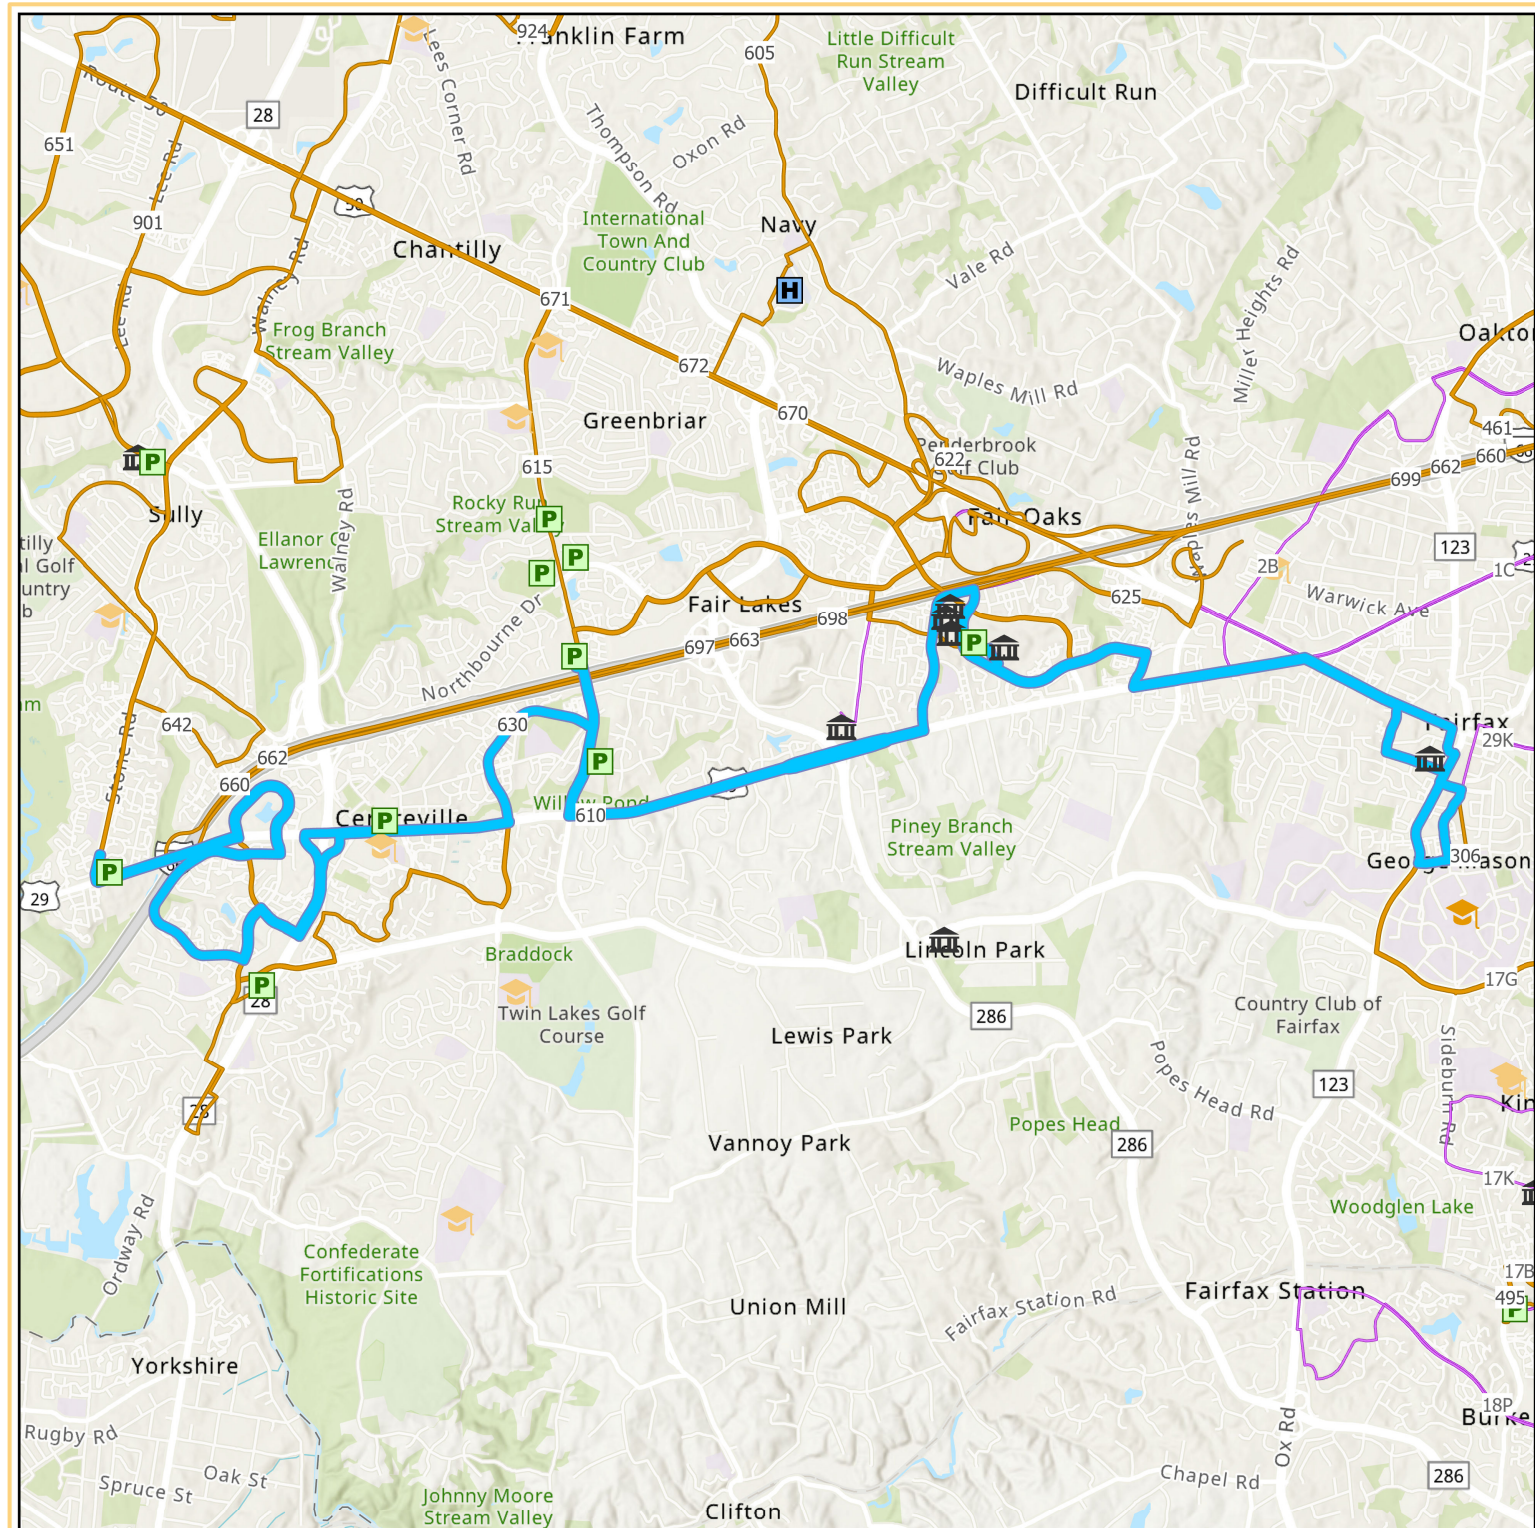

# ROUTE 610: GEORGE MASON UNIVERSITY - CENTREVILLE

**Proposed Route**  
 Proposed Route  
 Existing Service  
 Eliminated Segment  
 Metrobus Routes  
 Yellow Line

**Transit Facilities**  
 Metrorail Station  
 Park & Ride  
 Transit Station

**Points of Interest**  
 Hospital  
 Government Center  
 Middle School/High School  
 College/University

0 0.5 1 2 Miles

<b>OVERVIEW</b>	<b>CLASS</b>	Local
	<b>DIRECTIONS</b>	Eastbound/Westbound
	<b>VIA</b>	Monument Dr, Route 29, Stringfellow Rd, Trinity Pkwy
	<b>TRANSFERS AVAILABLE</b>	<b>Connector</b> 306, 605, 615, 622, 625, 630, 642, 651, 660, 662, 663, 670, 671, 672, 697, 698, 699, 901; <b>Metrobus</b> 1C, 2B, 17G, 29K; <b>CUE</b> Green, Gold
	<b>IMPROVEMENT(S)</b>	New route providing a link between GMU, Fairfax County Government Center, Route 29, and Centreville.

		WEEKDAY	SATURDAY	SUNDAY	
<b>LEVEL OF SERVICE</b>	<b>PROPOSED ROUTE 610</b>	<b>SERVICE HOURS</b>	5:30 AM - 10:21 PM	7:00 AM - 7:51 PM	No Service
		<b>FREQUENCY</b>	<b>RUSH</b>	30 mins	60 mins
<b>NON-RUSH</b>	60 mins				

**FACILITIES SERVED WITHIN A QUARTER MILE**

<b>1</b> HIGH/MIDDLE SCHOOLS	<b>0</b> TRANSIT CENTERS	<b>2</b> COLLEGES	<b>7</b> PARK & RIDE LOTS
<b>0</b> METRO RAIL STATIONS	<b>4</b> ACTIVITY CENTERS	<b>0</b> HOSPITALS	<b>8</b> GOVERNMENT/COMMUNITY / HUMAN SERVICES CENTERS