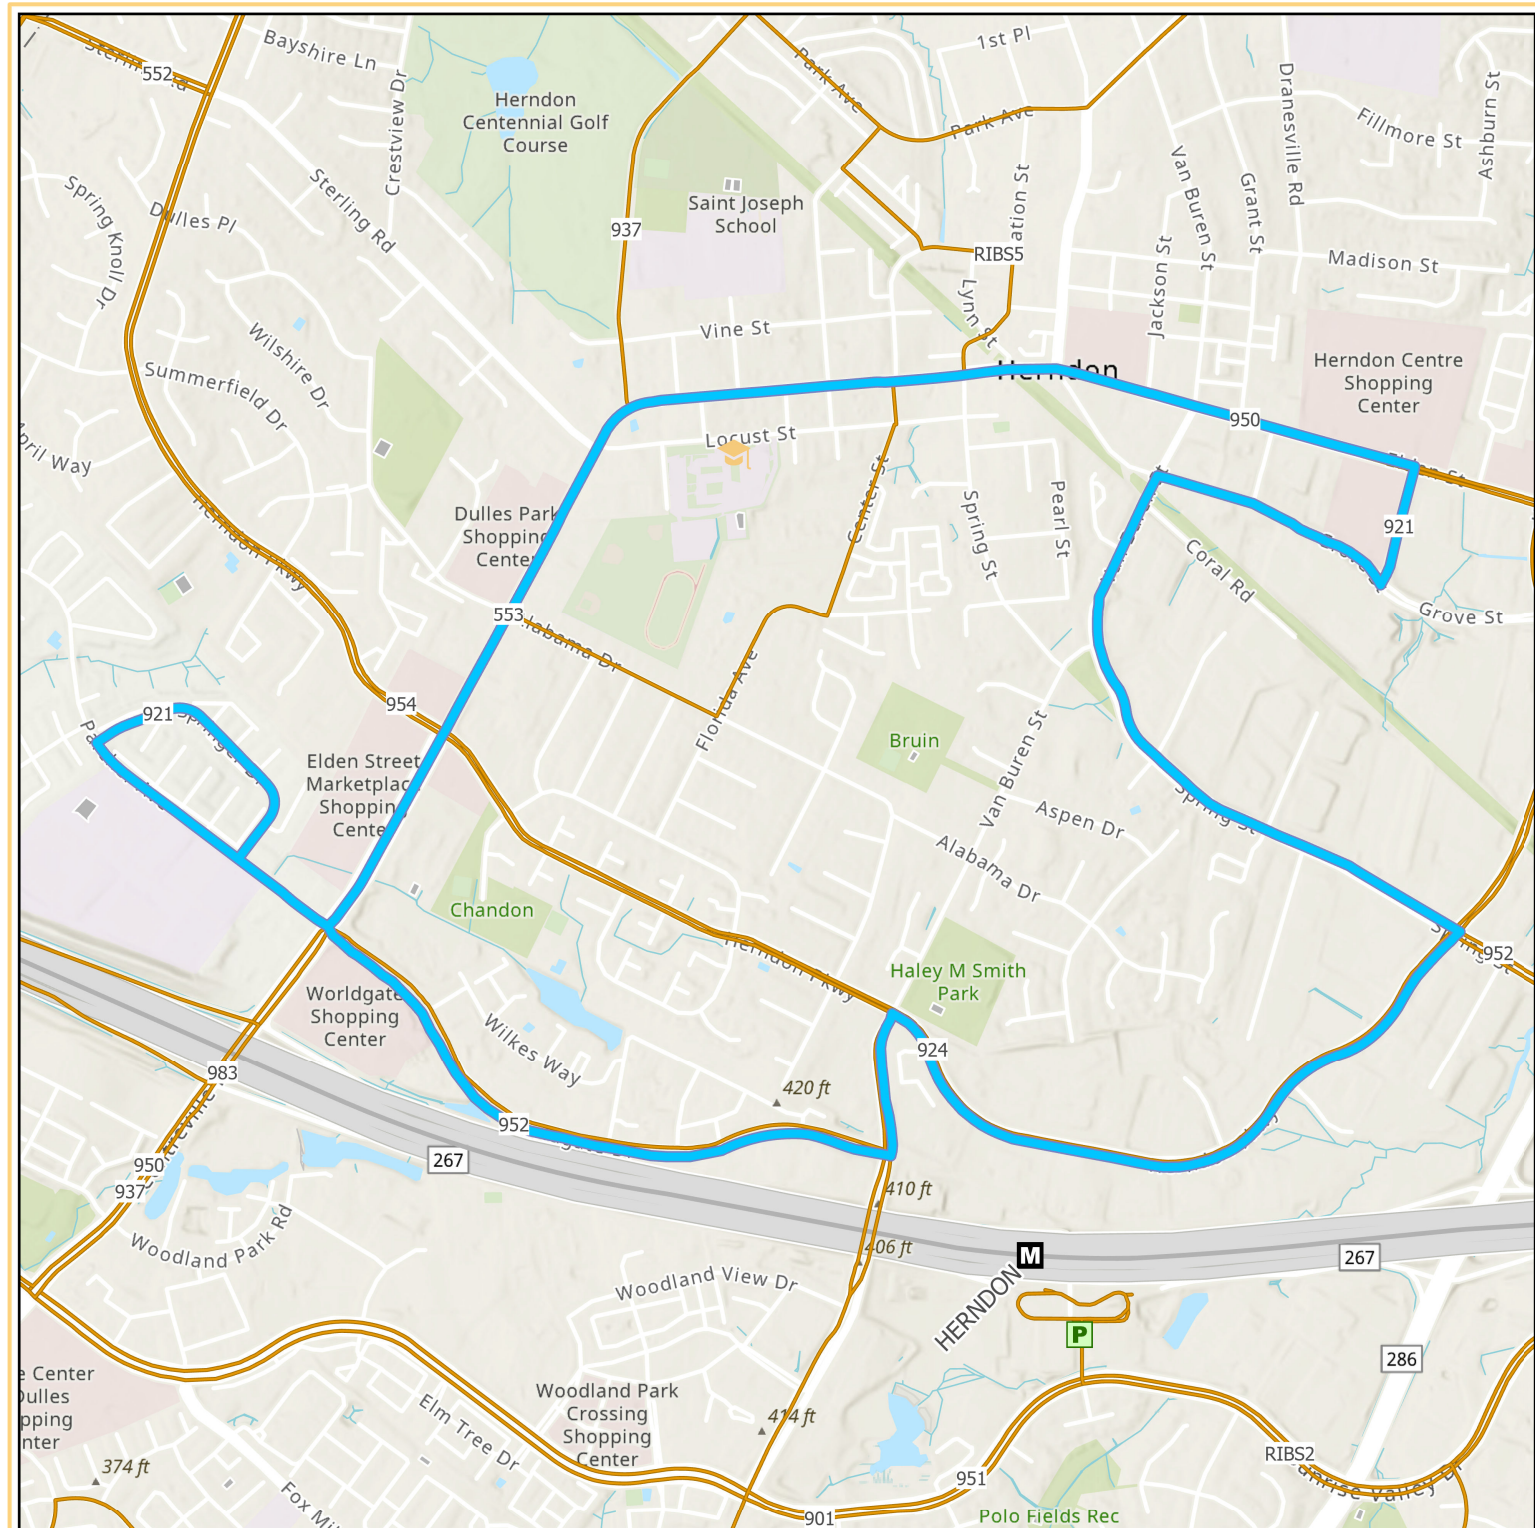

# ROUTE 921: HERNDON CIRCULATOR

**Proposed Route**  
 Proposed Route

**Existing Service**  
 Fairfax Connector Routes  
 Eliminated Segment  
 Metrobus Routes  
 Silver Line  
 Yellow Line

**Transit Facilities**  
 Metrorail Station  
 Park & Ride  
 Transit Station

**Points of Interest**  
 Hospital  
 Government Center  
 Middle School/High School  
 College/University

Scale: 0, 0.25, 0.5 Miles

<b>OVERVIEW</b>	<b>CLASS</b>	Local
	<b>DIRECTIONS</b>	Loop
	<b>VIA</b>	Spring St, Elden St, Parcher Ave, Worldgate
	<b>TRANSFERS AVAILABLE</b>	<b>Connector</b> 553, 901, 924, 937, 950, 951, 952, 954, RIBS2, RIBS5; <b>Metrorail</b> Silver Line
	<b>IMPROVEMENT(S)</b>	Runtime adjustment and improved frequencies

		WEEKDAY	SATURDAY	SUNDAY
<b>LEVEL OF SERVICE</b>	<b>PROPOSED ROUTE 921</b>			
	<b>SERVICE HOURS</b>	7:20AM - 7:45PM	7:15AM - 7:40PM	7:15AM - 7:40PM
	<b>FREQUENCY</b>	<b>RUSH</b> 40 mins	30 mins	30 mins
		<b>NON-RUSH</b> 30 mins		

**FACILITIES SERVED WITHIN A QUARTER MILE**

<b>1</b> HIGH/MIDDLE SCHOOLS	<b>0</b> TRANSIT CENTERS	<b>0</b> COLLEGES	<b>1</b> PARK & RIDE LOTS
<b>1</b> METRORAIL STATIONS	<b>3</b> ACTIVITY CENTERS	<b>0</b> HOSPITALS	<b>2</b> COMMUNITY / HUMAN SERVICES CENTERS