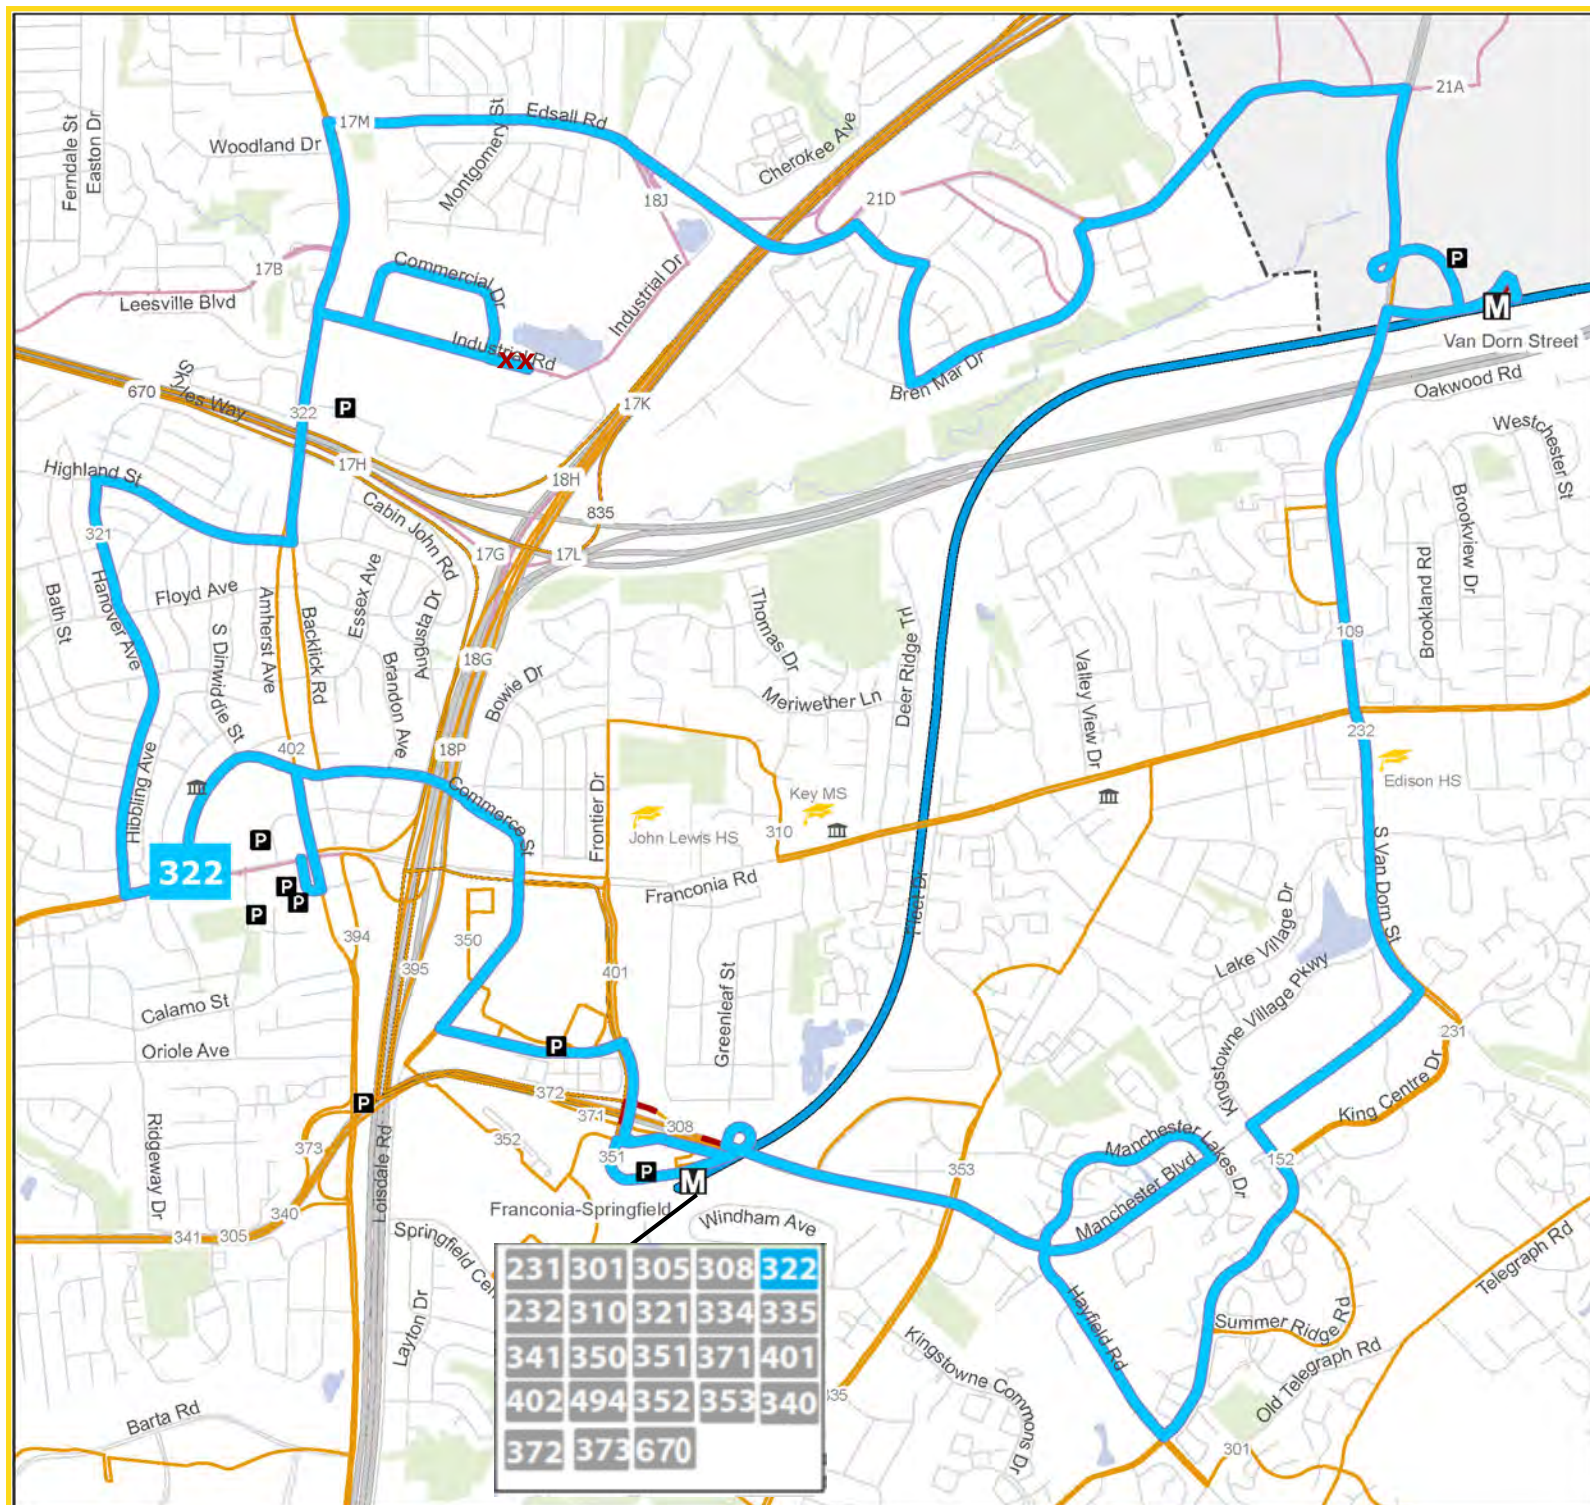

ROUTE 322: FRANCONIA-SPRINGFIELD METRO & VRE STATION TO VAN DORN ST METRO STATION

- Preferred Plan**
322
- Existing Service**
 - Segment Served by Other Route(s)
 - Eliminated Segment
 - Fairfax Connector Routes
 - Metrobus Routes
- Transit Facilities**
 - Blue Line
 - Green Line
 - Orange Line
 - Red Line
 - Silver Line
 - Yellow Line
 - Metrail Station
 - Metrail Station (New)
 - Transit Center
 - Park & Ride
- Points of Interest**
 - Hospital
 - Government/Community/Human Services Center
 - Middle School/High School
 - College/University

OVERVIEW	CLASS	Local
	DIRECTIONS	Loop
	VIA	Old Keene Mill Rd, Edsall Rd, Franconia-Springfield Metro & VRE Station, Bren Mar Drive, Kingstowne Blvd
	TRANSFERS AVAILABLE	Blue Line, 109, 231, 232, 301, 305, 308, 310, 321, 334, 335, 340, 341, 350, 351, 352, 353, 371, 372, 373, 393, 396, 401, 402, 494, 670; Metrobus 7A; VRE
	IMPROVEMENT(S)	Route alignment update to serve Springfield Multi-Use Transit Center

		WEEKDAY	SATURDAY	SUNDAY
LEVEL OF SERVICE	PROPOSED ROUTE 322			
	SERVICE HOURS	4:10 AM - 12:39 AM	5:21 AM - 12:33 AM	5:24 AM - 12:36 AM
	FREQUENCY	RUSH	30 mins	
		NON-RUSH	30 mins	60 mins

FACILITIES SERVED WITHIN A QUARTER MILE

- 1** HIGH/MIDDLE SCHOOLS
- 0** TRANSIT CENTERS
- 0** COLLEGES
- 8** PARK & RIDE LOTS
- 2** METRORAIL STATIONS
- 3** ACTIVITY CENTERS
- 0** HOSPITALS
- 1** COMMUNITY / HUMAN SERVICES CENTERS