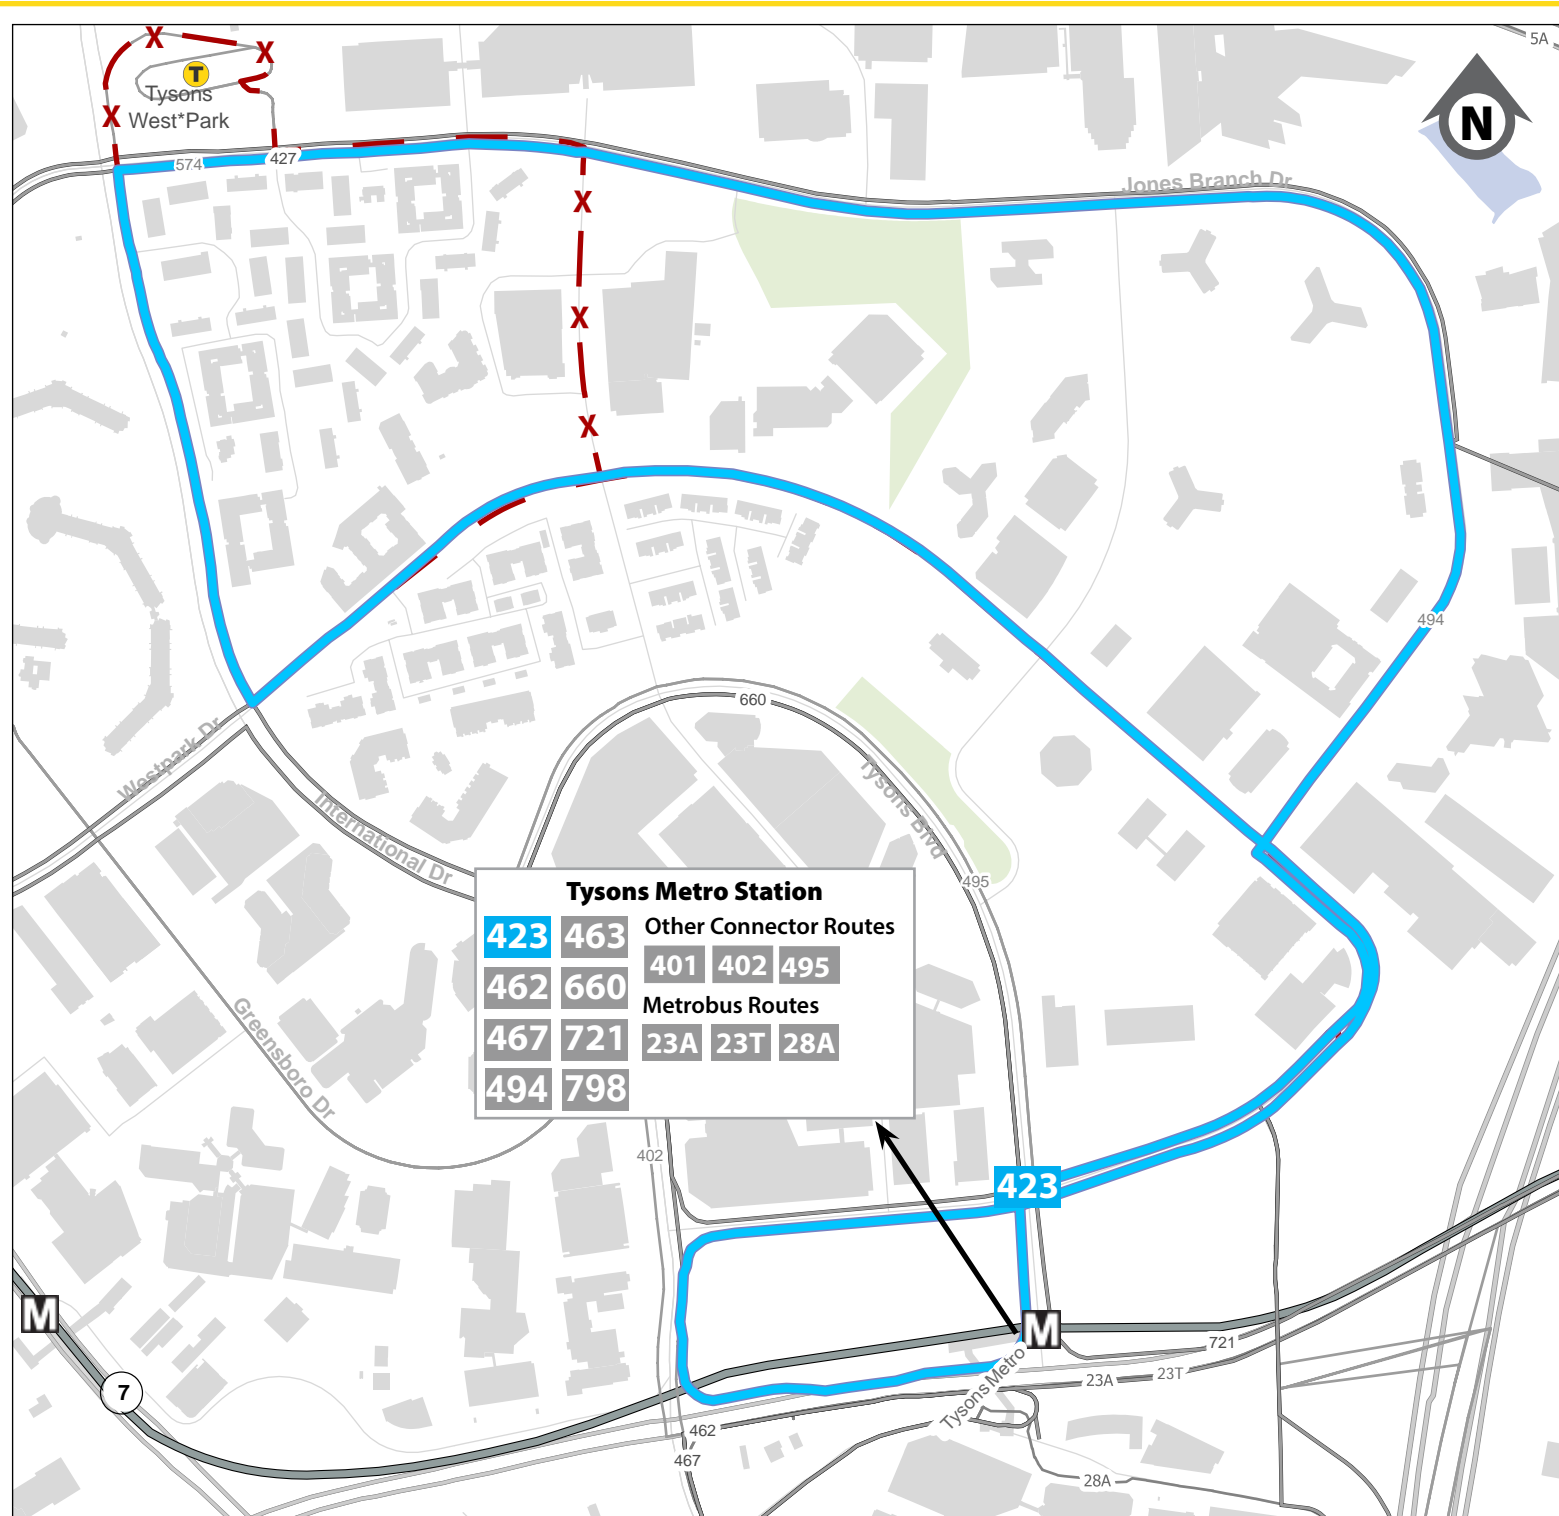

ROUTE 423: CENTRAL TYSONS - TYSONS METRORAIL STATION

Preferred Plan
— 423
 — Other Proposed Route

Existing Service
 - - - Segment Served by Other Route(s)
 - - - Eliminated Segment
 — Fairfax Connector Routes
 — Metrobus Routes

Transit Facilities
 M Metrorail Station
 M Metrorail Station (New)
 T Transit Center
 P Park & Ride

Points of Interest
 H Hospital
 G Government/Community/Human Services Center
 HS Middle School/High School
 CU College/University

Blue Line
 Green Line
 Orange Line
 Red Line
 Silver Line
 Yellow Line

0 0.5 1 Miles

OVERVIEW	CLASS	Circulator
	DIRECTIONS	Largely clockwise
	VIA	Westpark Dr, Jones Branch Dr
	TRANSFERS AVAILABLE	Connector 401, 402, 427, 462, 463, 467, 494, 495, 574, 660, 721, 798; Metrorail Silver Line; Metrobus 23A, 23T, 28A
	IMPROVEMENT(S)	Realignment and improved frequency

		WEEKDAY	SATURDAY	SUNDAY		
LEVEL OF SERVICE	PROPOSED ROUTE 423	SERVICE HOURS	5:30 AM - 9:16 PM	7:00 AM - 7:16 PM	7:00 AM - 7:16 PM	
		FREQUENCY	RUSH	10 mins	20 mins	20 mins
			NON-RUSH	20 mins		

FACILITIES SERVED WITHIN A QUARTER MILE