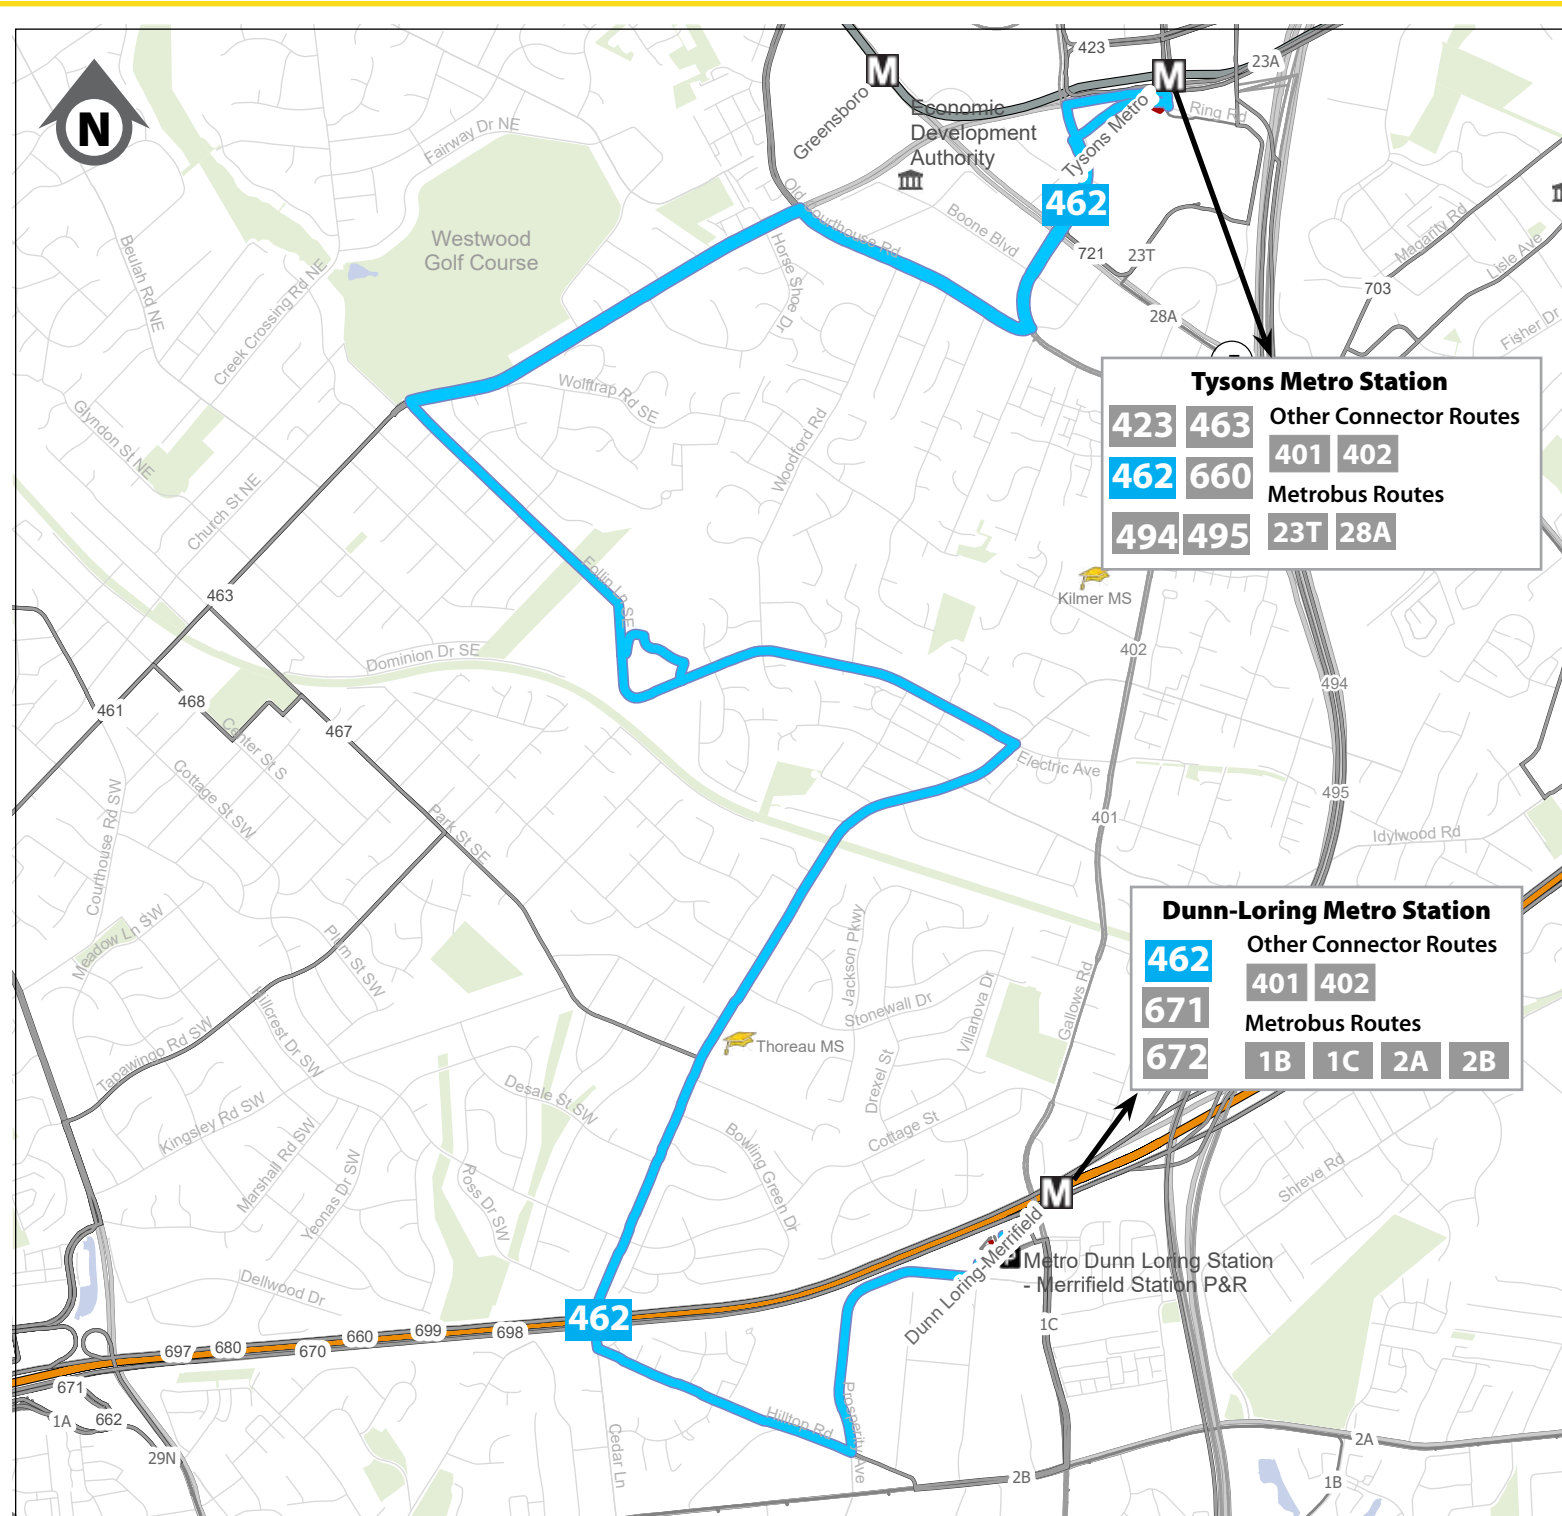

# ROUTE 462: DUNN LORING - NAVY FEDERAL - TYSONS

**Tyson's Metro Station**

423	463	Other Connector Routes	
462	660	401	402
494	495	23T	28A

**Dunn-Loring Metro Station**

462	Other Connector Routes	
671	401	402
672	1B	1C 2A 2B

**Preferred Plan**  
— 462  
 — Other Proposed Route

**Existing Service**  
 — Segment Served by Other Route(s)  
 - - - Eliminated Segment  
 — Fairfax Connector Routes  
 — Metrobus Routes

**Transit Facilities**  
 M Metrorail Station  
 M Metrorail Station (New)  
 T Transit Center  
 P Park & Ride

**Points of Interest**  
 H Hospital  
 Government/Community/Human Services Center  
 Middle School/High School  
 College/University

**Blue Line**  
 Green Line  
 Orange Line  
 Red Line  
 Silver Line  
 Yellow Line

		WEEKDAY	SATURDAY	SUNDAY
<b>LEVEL OF SERVICE</b>	<b>PROPOSED ROUTE 462</b>			
	<b>SERVICE HOURS</b>	5:15 AM - 9:23 AM — 3:50 PM - 7:38 PM	No Service	No Service
	<b>FREQUENCY</b>			
	<b>RUSH</b>	20-35 mins	No Service	No Service
	<b>NON-RUSH</b>	No Service	No Service	No Service