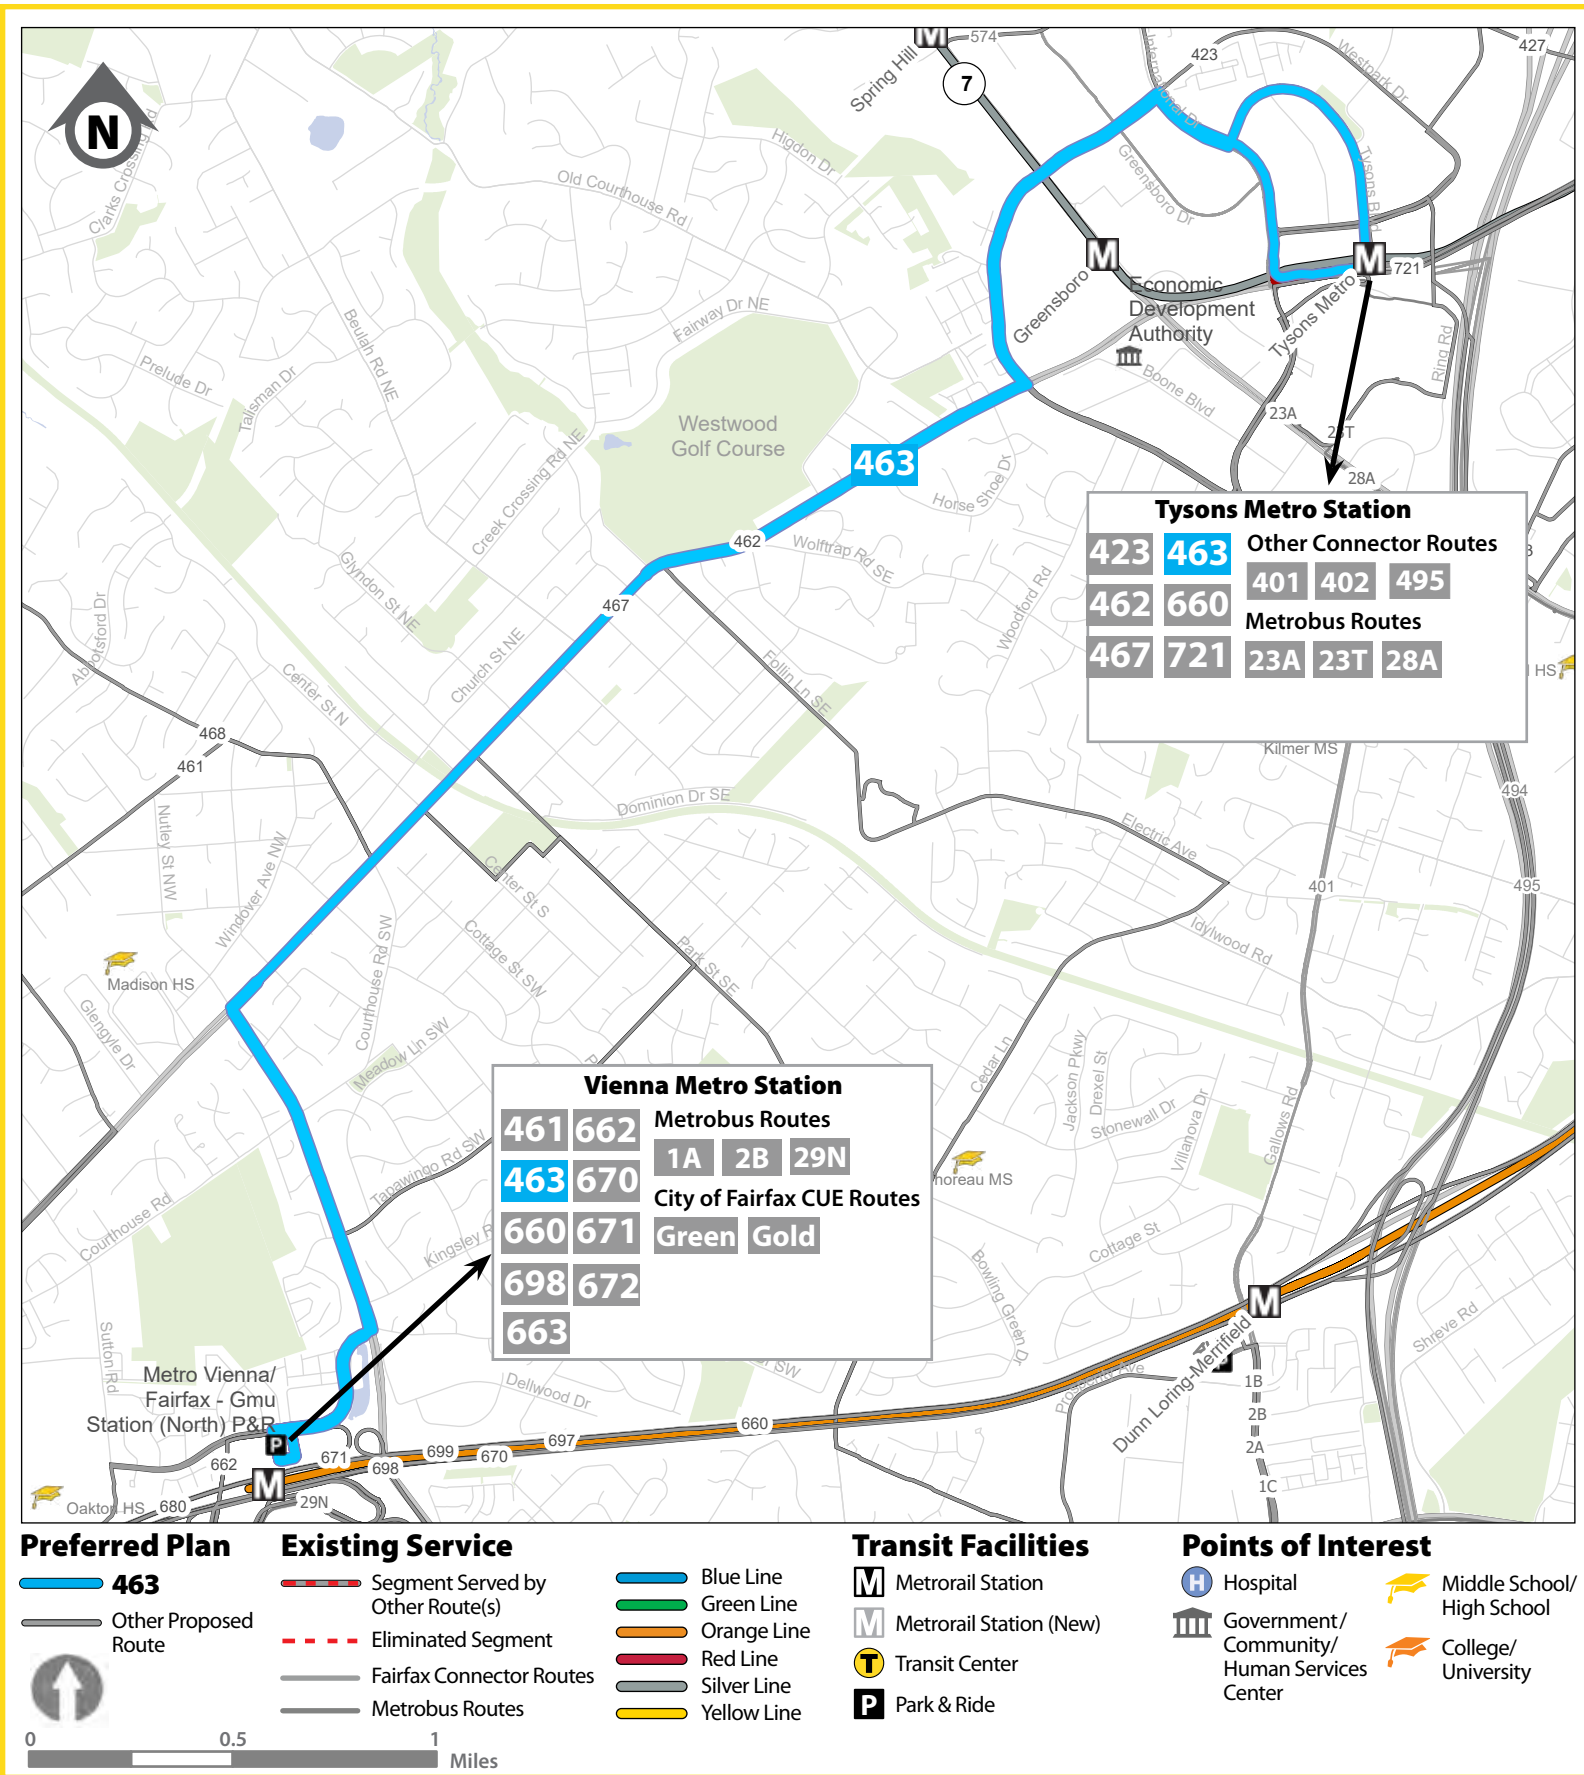

# ROUTE 463: VIENNA METRORAIL STATION - TYSONS METRORAIL STATION

<b>OVERVIEW</b>	<b>CLASS</b>	Local
	<b>DIRECTIONS</b>	Northbound/Southbound
	<b>VIA</b>	Nutley St, Maple Ave, Gosnell Rd
	<b>TRANSFERS AVAILABLE</b>	<b>Connector</b> 401, 402, 423, 461, 462, 467, 494, 495, 660, 662, 663, 670, 671, 672, 698, 721; <b>Metro</b> Orange Line, Silver Line; <b>Metrobus</b> 1A, 2B, 23T, 28A, 29N; <b>CUE</b> Green, Gold
	<b>IMPROVEMENT(S)</b>	Improved frequencies on Saturdays

		WEEKDAY	SATURDAY	SUNDAY
<b>LEVEL OF SERVICE</b>	<b>PROPOSED ROUTE 463</b>			
	<b>SERVICE HOURS</b>	5:05 AM - 11:48 PM	6:00 AM - 11:26 PM	7:00 AM - 8:54 PM
	<b>FREQUENCY</b>	<b>RUSH</b>	20-25 mins	
		<b>NON-RUSH</b>	30 mins	60 mins

### FACILITIES SERVED WITHIN A QUARTER MILE

- 0 HIGH/MIDDLE SCHOOLS
- 0 TRANSIT CENTERS
- 0 COLLEGES
- 1 PARK & RIDE LOTS
- 3 METRORAIL STATIONS
- 4 ACTIVITY CENTERS
- 0 HOSPITALS
- 0 GOVERNMENT/COMMUNITY/HUMAN SERVICES CENTERS