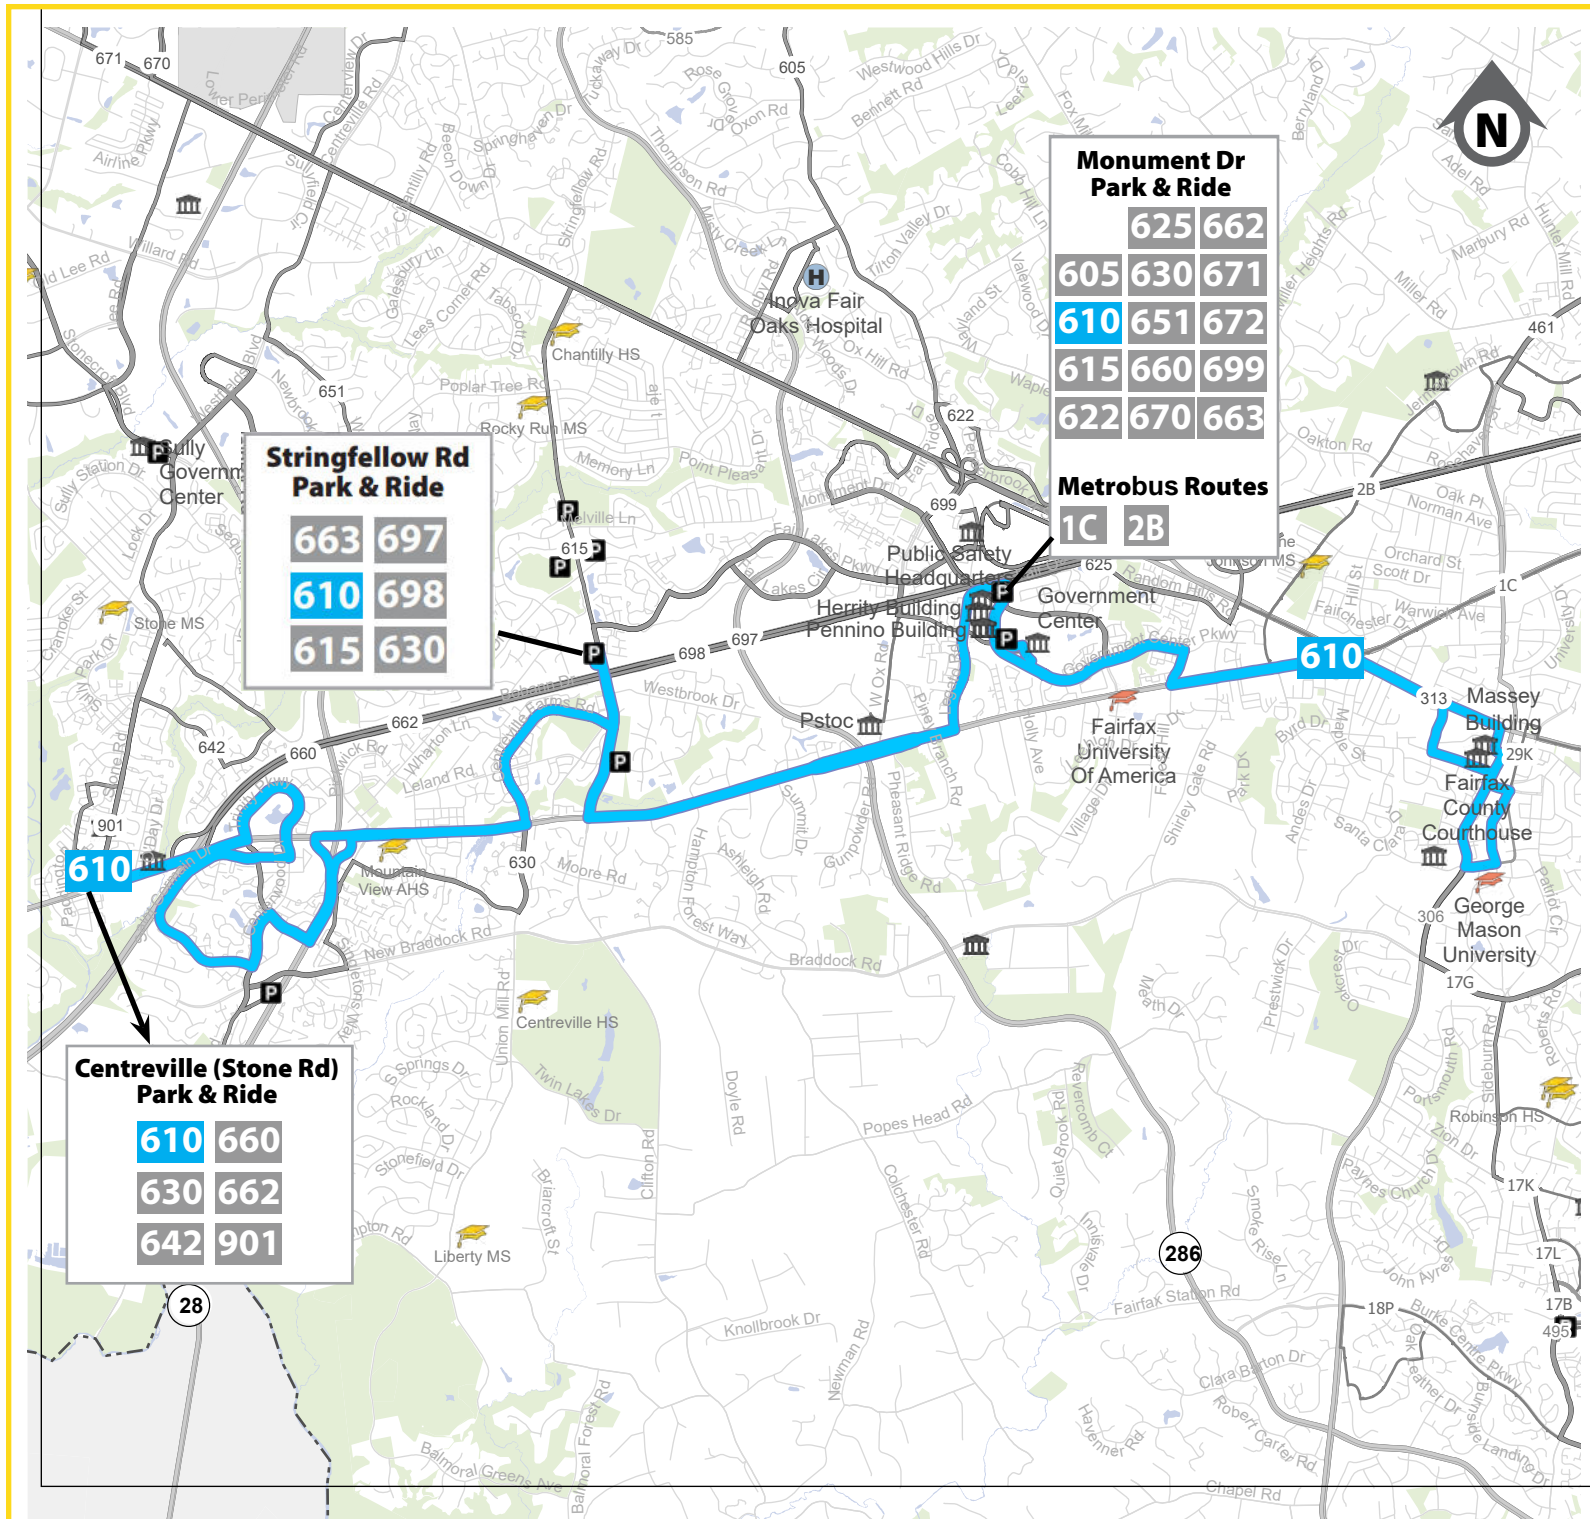

# ROUTE 610: GEORGE MASON UNIVERSITY (GMU) - CENTREVILLE

**Preferred Plan**  
**610**  
 Other Proposed Route

**Existing Service**  
 Segment Served by Other Route(s)  
 Eliminated Segment  
 Fairfax Connector Routes  
 Metrobus Routes

**Transit Facilities**  
 Blue Line  
 Green Line  
 Orange Line  
 Red Line  
 Silver Line  
 Yellow Line

**Points of Interest**  
 Hospital  
 Government/Community/Human Services Center  
 Middle School/High School  
 College/University

**Transit Facilities**  
 Metrorail Station  
 Metrorail Station (New)  
 Transit Center  
 Park & Ride

**Scale:** 0 0.5 1 Miles

<b>OVERVIEW</b>	<b>CLASS</b>	Local
	<b>DIRECTIONS</b>	Eastbound/Westbound
	<b>VIA</b>	Monument Dr, Route 29, Stringfellow Rd, Trinity Pkwy
	<b>TRANSFERS AVAILABLE</b>	<b>Connector</b> 306, 605, 615, 622, 625, 630, 642, 651, 660, 662, 663, 670, 671, 672, 697, 698, 699, 901; <b>Metrobus</b> 1C, 2B, 17G; <b>CUE</b> Green, Gold
	<b>IMPROVEMENT(S)</b>	New route providing a link between GMU, Fairfax County Government Center, Route 29, and Centreville.

		WEEKDAY	SATURDAY	SUNDAY
<b>LEVEL OF SERVICE</b>	<b>PROPOSED ROUTE 610</b>			
	<b>SERVICE HOURS</b>	5:30 AM - 10:21 PM	7:00 AM - 7:51 PM	No Service
<b>PROPOSED ROUTE 610</b>	<b>FREQUENCY</b>			
	<b>RUSH</b>	30 mins		
	<b>NON-RUSH</b>	60 mins		
			60 mins	No Service