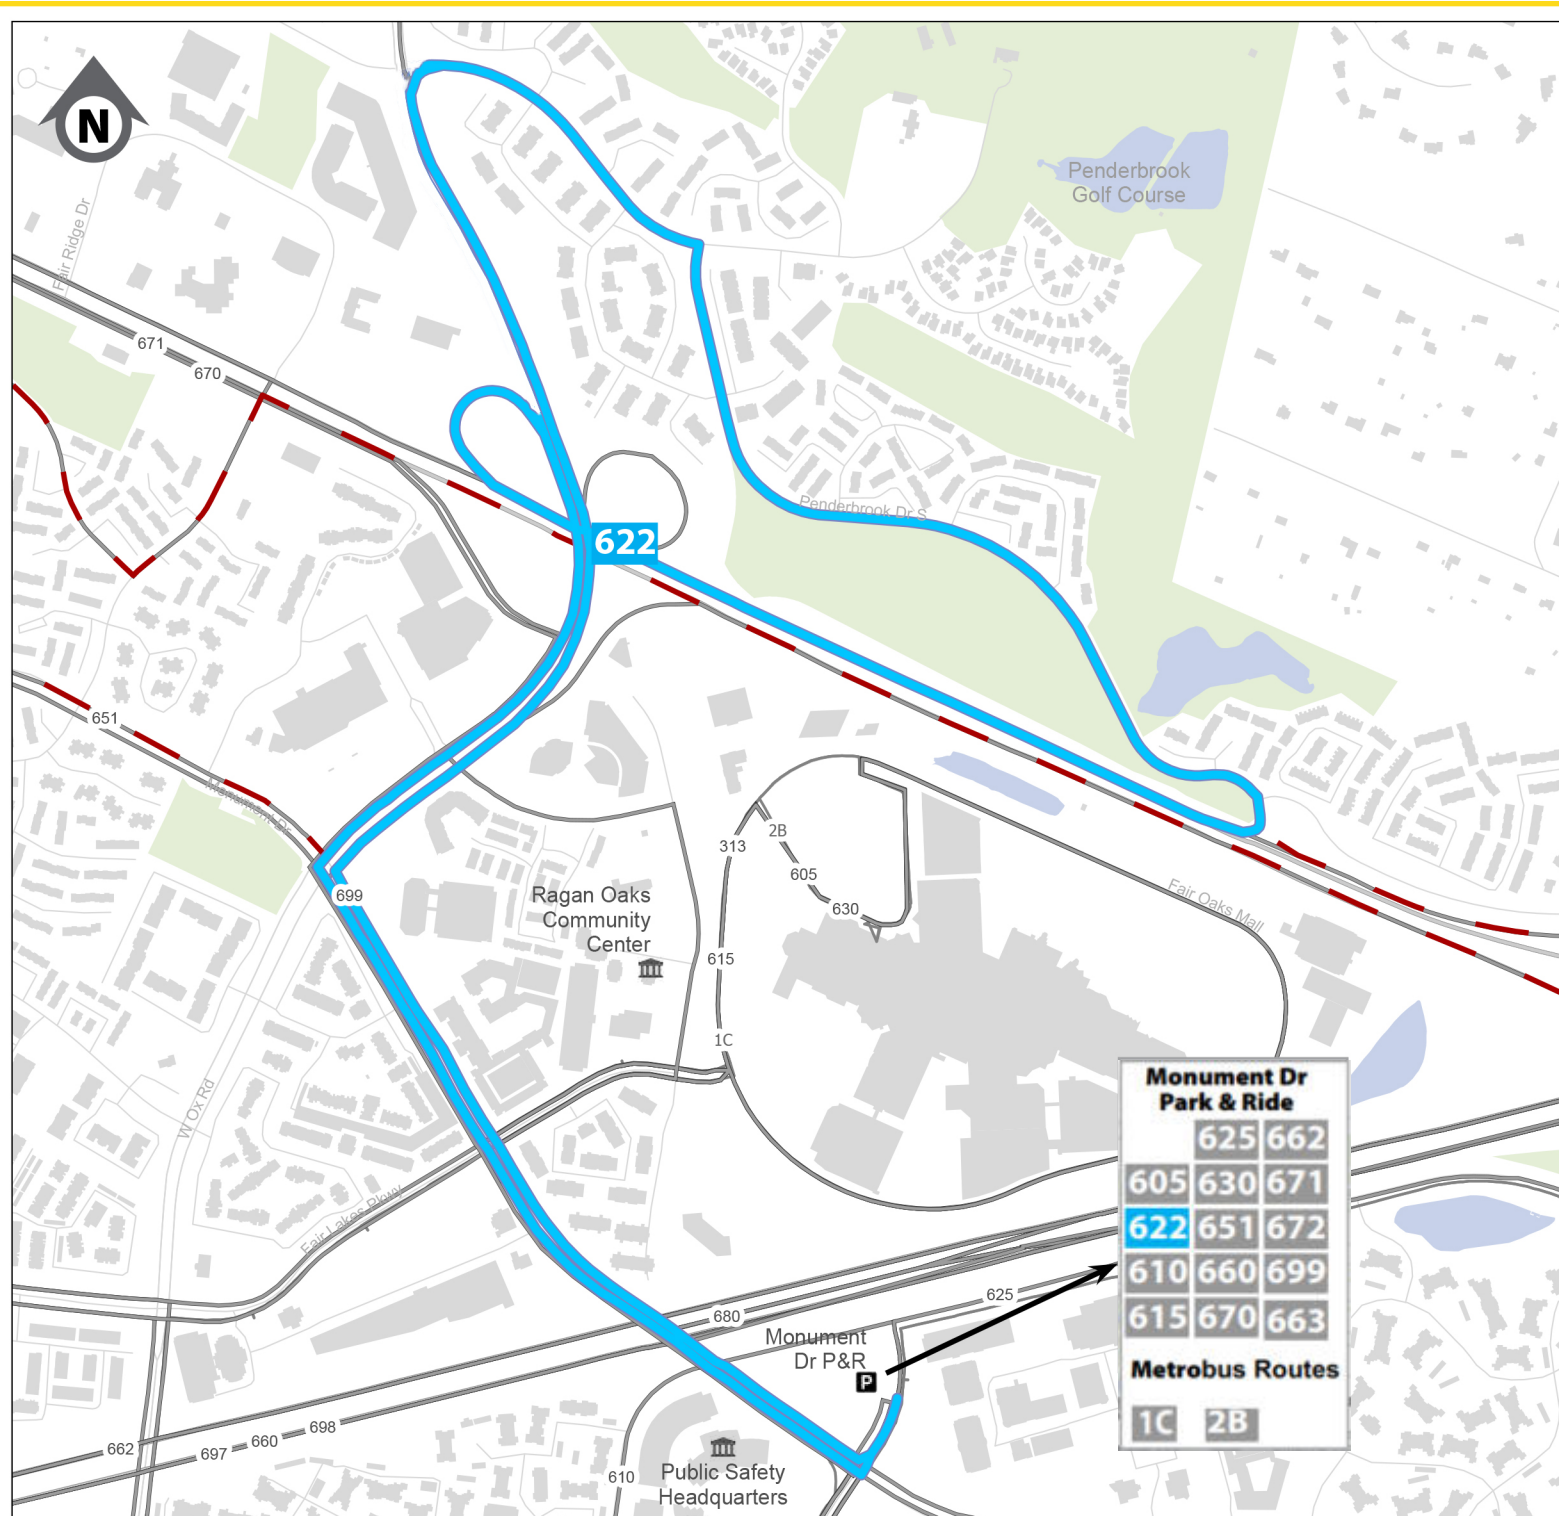

# ROUTE 622: FAIRFAX TOWNE CENTER

**Preferred Plan**

- 622
- Other Proposed Route

**Existing Service**

- Segment Served by Other Route(s)
- Eliminated Segment
- Fairfax Connector Routes
- Metrobus Routes

**Transit Facilities**

- Blue Line
- Green Line
- Orange Line
- Red Line
- Silver Line
- Yellow Line
- Metrail Station
- Metrail Station (New)
- Transit Center
- Park & Ride

**Points of Interest**

- Hospital
- Government/Community/Human Services Center
- Middle School/High School
- College/University

<b>OVERVIEW</b>	<b>CLASS</b>	Circulator
	<b>DIRECTIONS</b>	Circular (Clockwise)
	<b>VIA</b>	Monument Dr. P&R, Fairfax Towne Center, West Ox Rd, Penderbrook Dr
	<b>TRANSFERS AVAILABLE</b>	<b>Connector</b> 605, 610, 615, 625, 630, 651, 660, 662, 663, 670, 671, 672, 699; <b>Metrobus</b> 1C, 2B
	<b>IMPROVEMENT(S)</b>	Route is now focused on providing more local links and connection, new weekend service

		WEEKDAY	SATURDAY	SUNDAY
<b>LEVEL OF SERVICE</b>	<b>PROPOSED ROUTE 622</b>			
	<b>SERVICE HOURS</b>	6:00 AM - 11:20 PM	7:00 AM - 11:20 PM	7:00 AM - 10:20 PM
	<b>FREQUENCY</b>			
	<b>RUSH</b>	30 mins		
	<b>NON-RUSH</b>	60 mins	60 mins	60 mins