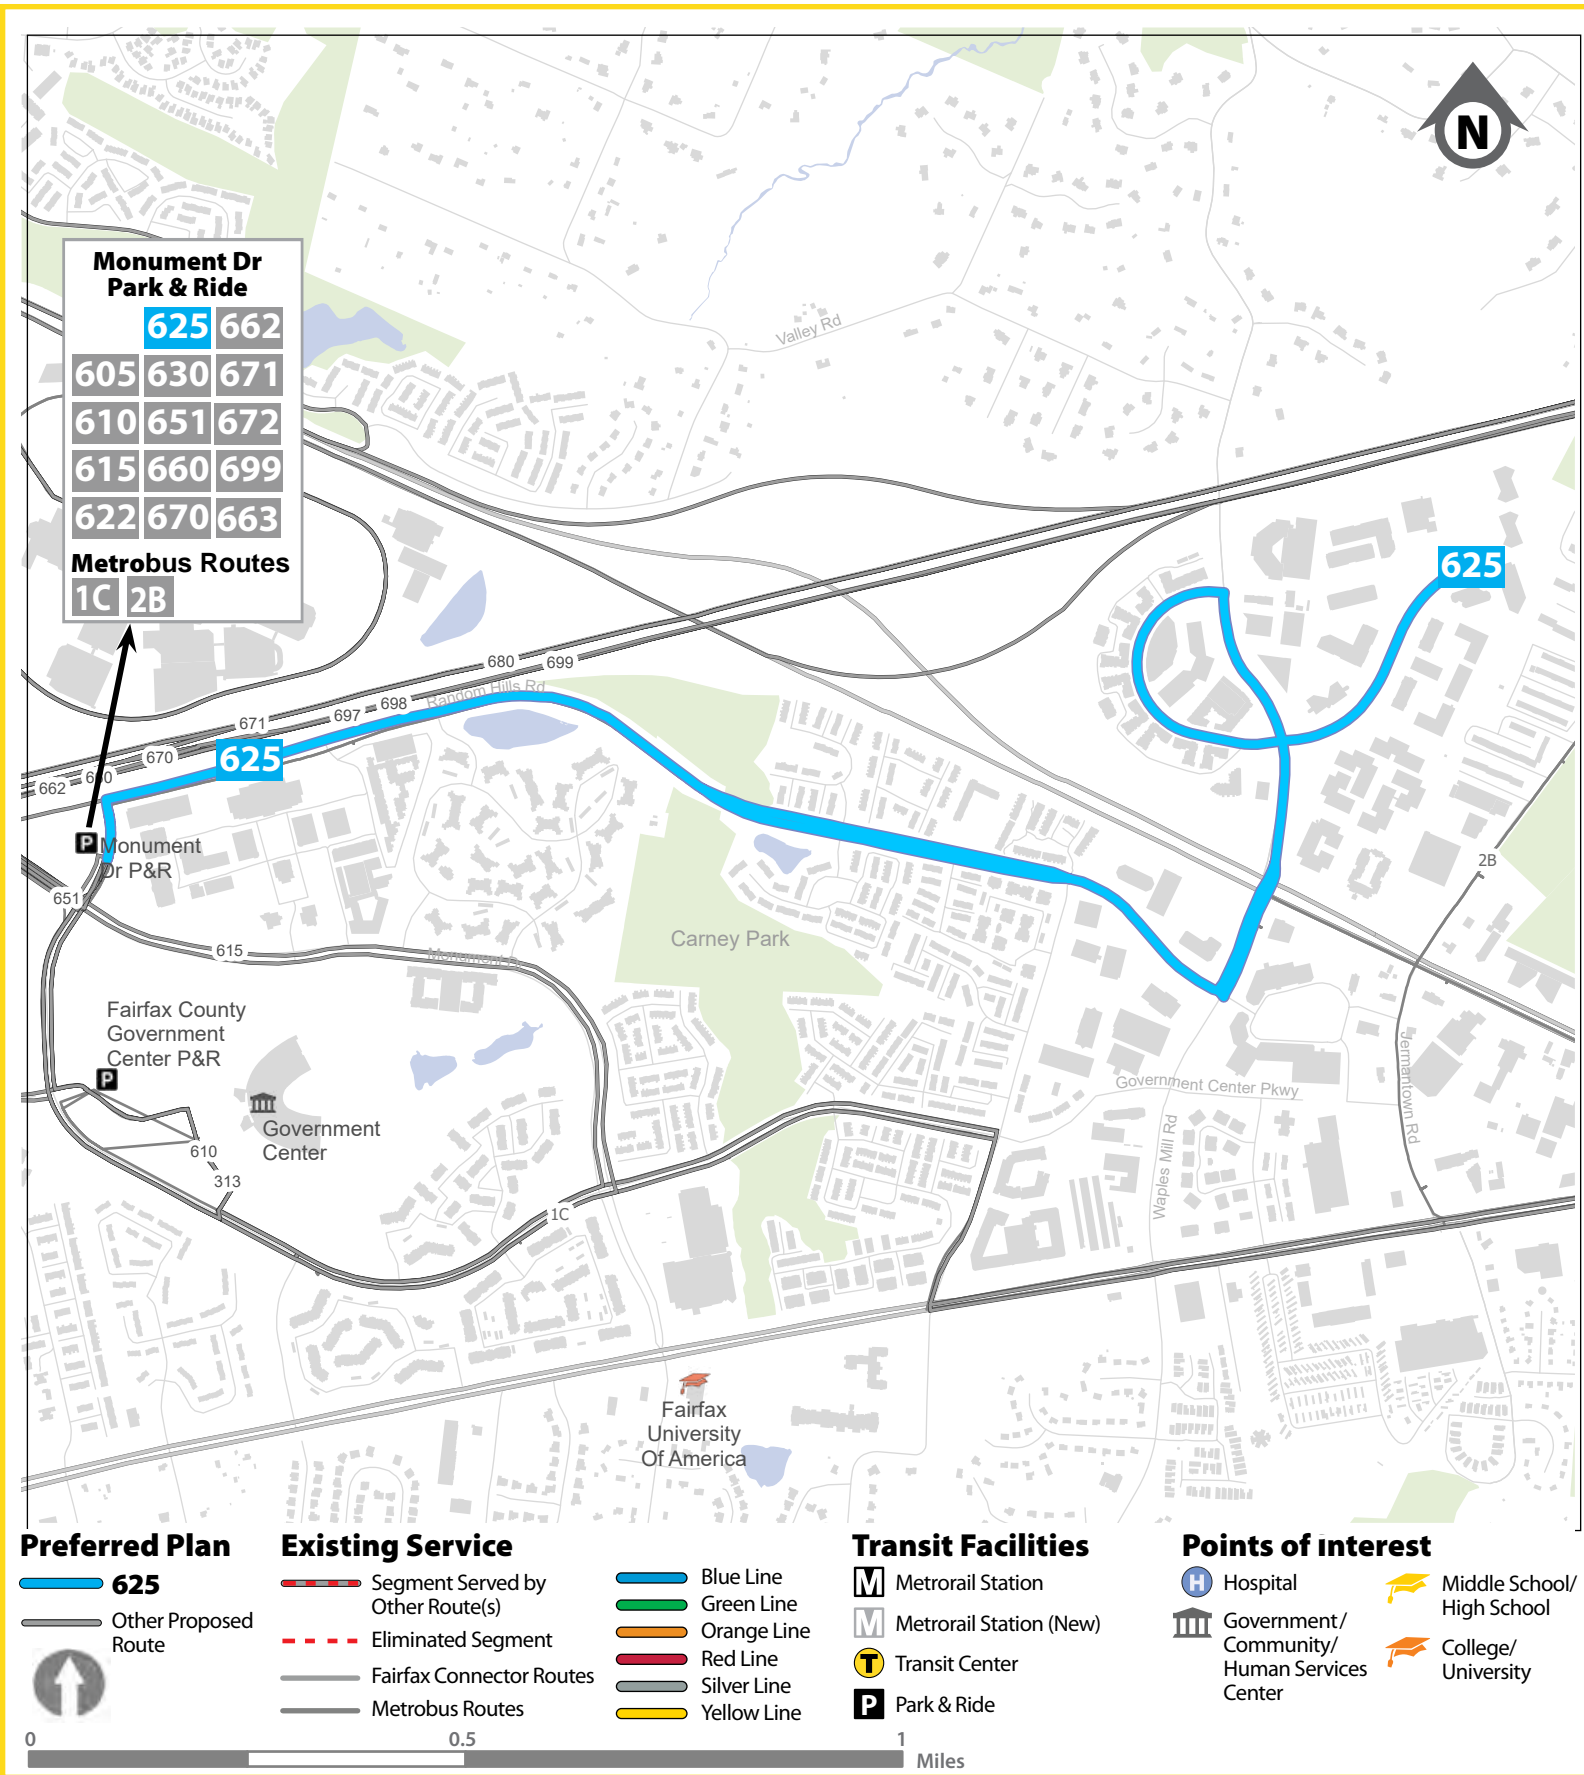

ROUTE 625: RANDOM HILLS - PENDER DR

OVERVIEW	CLASS	Local
	DIRECTIONS	Eastbound/Westbound
	VIA	Random Hills Rd, Waples Mill Dr, Fairfax Ridge Rd
	TRANSFERS AVAILABLE	Connector 605, 610, 615, 622, 630, 651, 660, 662, 663, 670, 671, 672, 699; Metrobus 1C, 2B
	IMPROVEMENT(S)	New route providing service on Random Hills Rd and Pender Dr.

		WEEKDAY	SATURDAY	SUNDAY	
LEVEL OF SERVICE	PROPOSED ROUTE 625	SERVICE HOURS	6:00 AM - 6:52 PM	No Service	No Service
		FREQUENCY	RUSH	30 mins	No Service
NON-RUSH	30 mins				

FACILITIES SERVED WITHIN A QUARTER MILE

0 HIGH/MIDDLE SCHOOLS	0 TRANSIT CENTERS	0 COLLEGES	1 PARK & RIDE LOTS
0 METRORAIL STATIONS	2 ACTIVITY CENTERS	0 HOSPITALS	4 GOVERNMENT/COMMUNITY / HUMAN SERVICES CENTERS