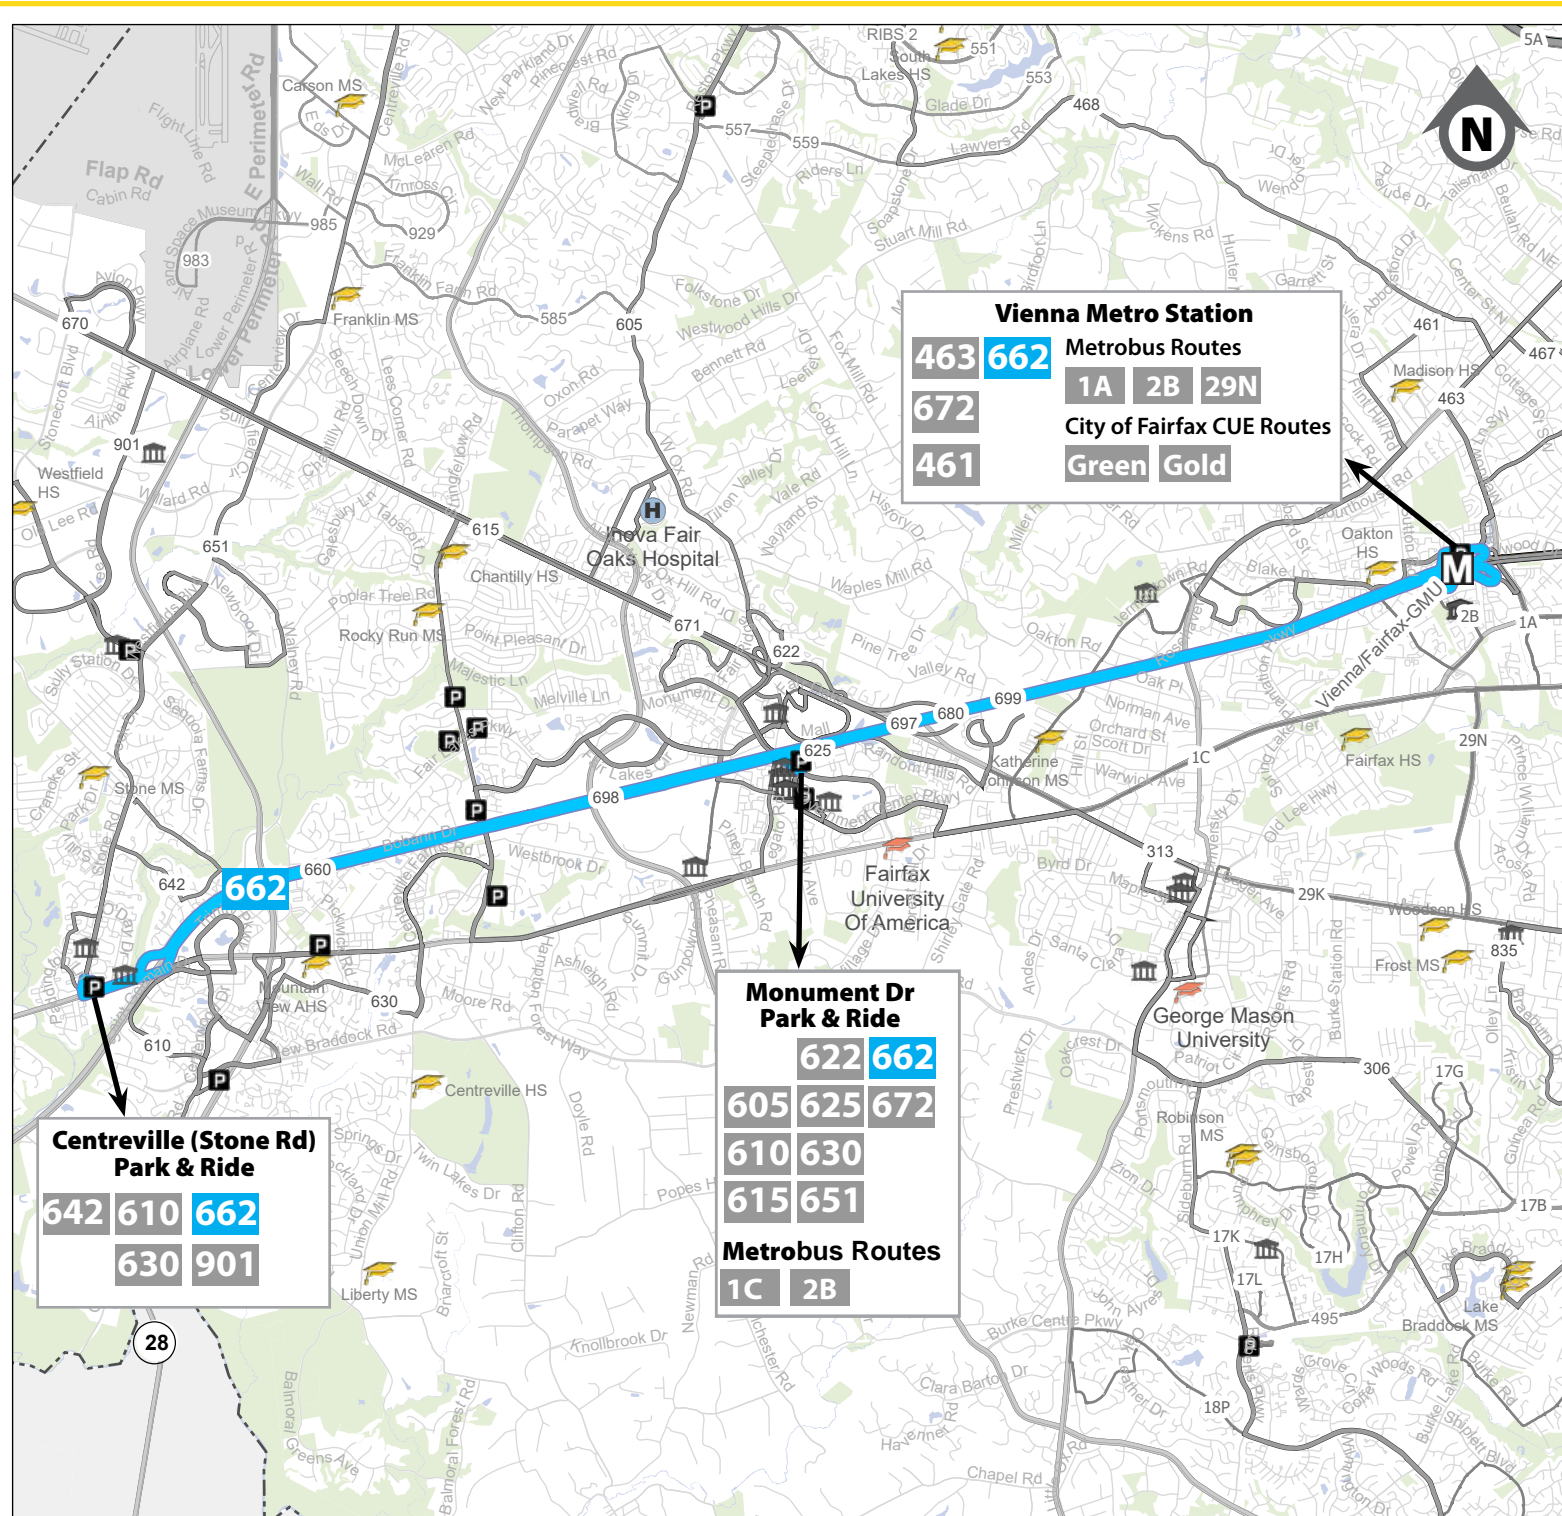

# ROUTE 662: CENTREVILLE (STONE RD) PARK & RIDE - VIENNA

**Preferred Plan**  
 662  
 Other Proposed Route

**Existing Service**  
 Segment Served by Other Route(s)  
 Eliminated Segment  
 Fairfax Connector Routes  
 Metrobus Routes

**Transit Facilities**  
 Blue Line  
 Green Line  
 Orange Line  
 Red Line  
 Silver Line  
 Yellow Line

**Points of Interest**  
 Hospital  
 Government/Community/Human Services Center  
 Metro Station  
 Metro Station (New)  
 Transit Center  
 Park & Ride  
 Middle School/High School  
 College/University

**Scale:** 0 0.5 1 Miles

<b>OVERVIEW</b>	<b>CLASS</b>	Cross-County Connector
	<b>DIRECTIONS</b>	Eastbound/Westbound
	<b>VIA</b>	I-66, future Monument Dr. Park & Ride
	<b>TRANSFERS AVAILABLE</b>	<b>Connector</b> 461, 463, 605, 610, 615, 622, 625, 630, 642, 651, 672, 901; <b>Metro</b> Orange Line; <b>Metrobus</b> 1A, 1C, 2B, 29N; <b>CUE</b> Green, Gold
	<b>IMPROVEMENT(S)</b>	New off-peak and weekend service between Centreville (Stone Rd) Park & Ride and the Vienna Metro station

<b>LEVEL OF SERVICE</b>	<b>PROPOSED ROUTE 662</b>		<b>WEEKDAY</b>	<b>SATURDAY</b>	<b>SUNDAY</b>	
		<b>SERVICE HOURS</b>	9:30 AM - 3:23 PM — 7:30 PM - 11:23 PM		7:00 AM - 11:23 PM	7:00 AM - 10:23 PM
		<b>FREQUENCY</b>	<b>RUSH</b>	No Service	30 mins	30 mins
<b>NON-RUSH</b>	30 mins					