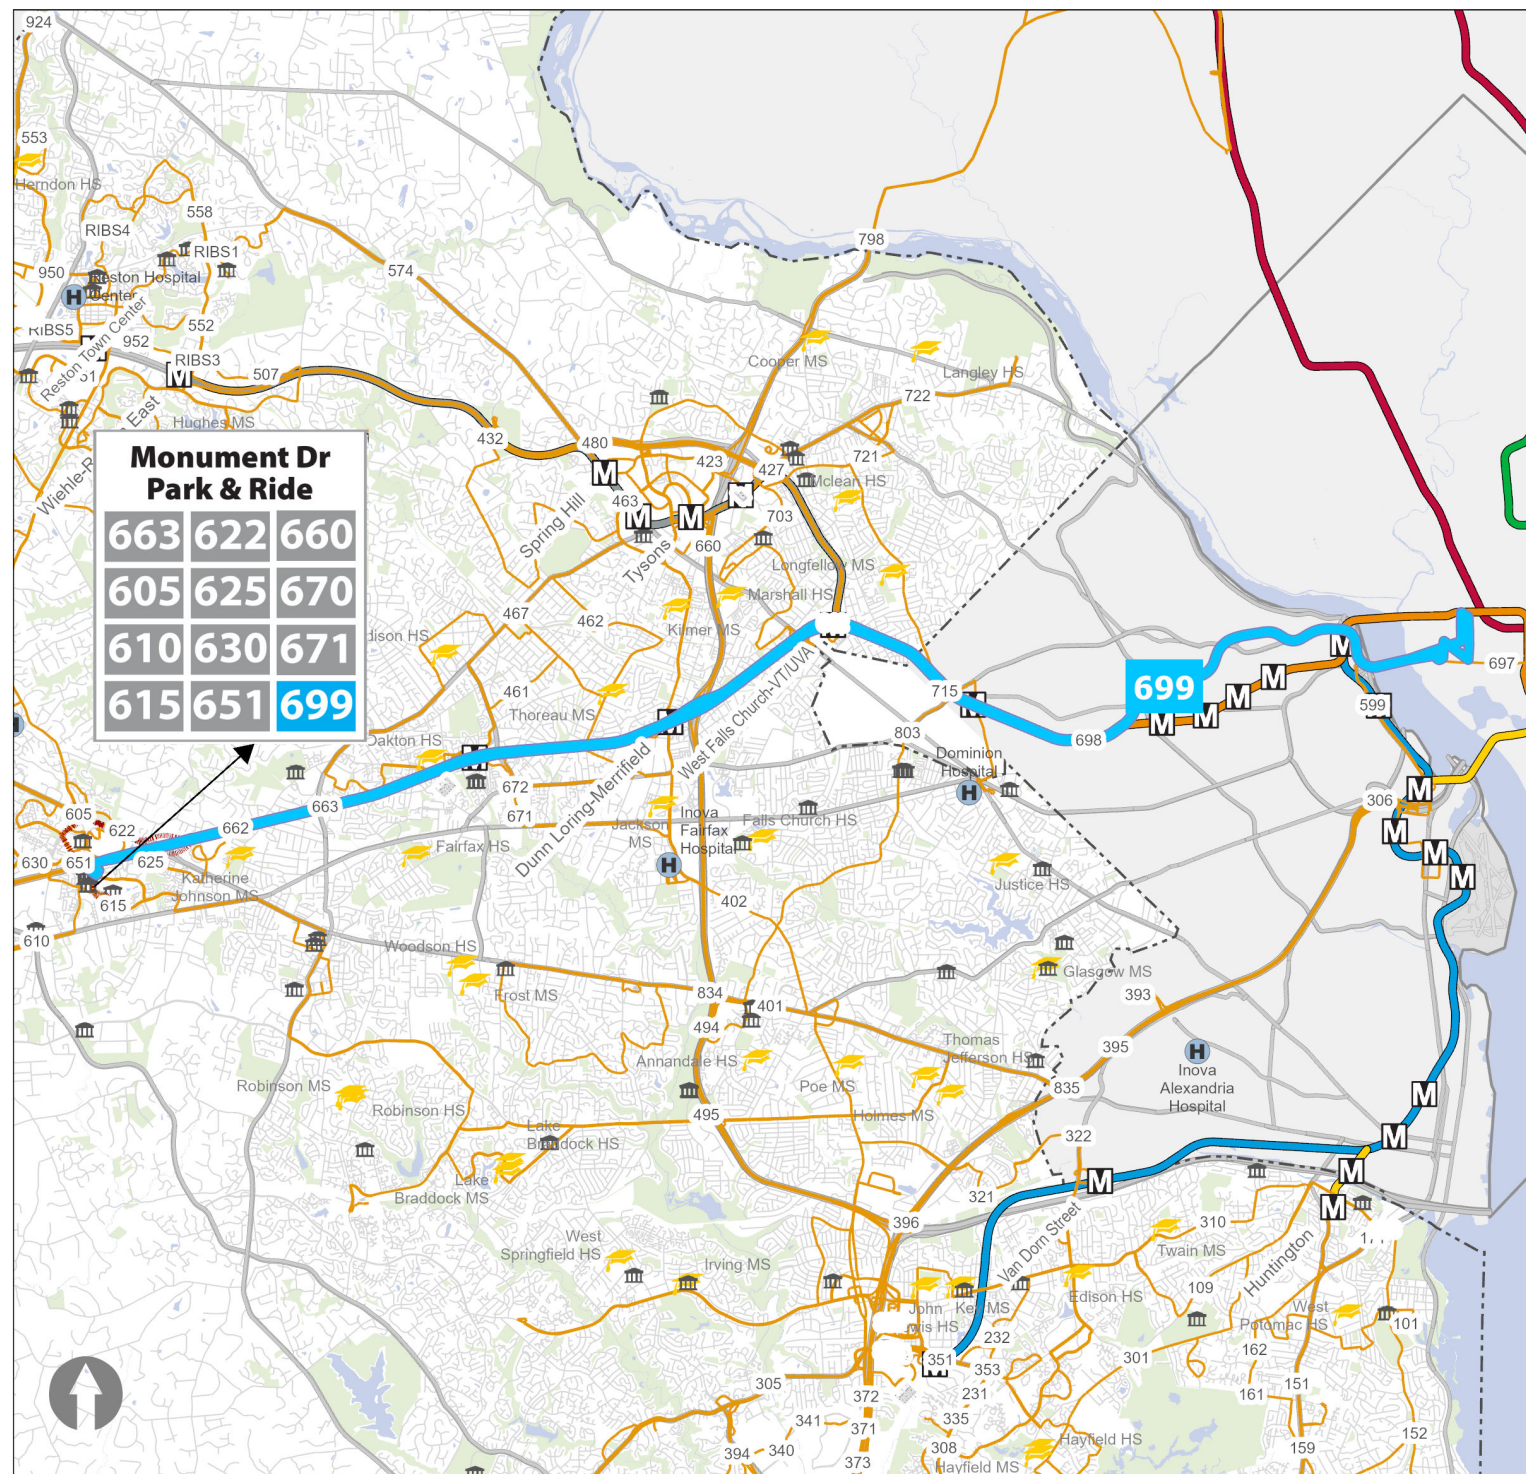

# ROUTE 699: MONUMENT DR. PARK & RIDE - DOWNTOWN DC

**Monument Dr Park & Ride**

663	622	660
605	625	670
610	630	671
615	651	699

**Proposed Route** 699 (Blue line)

**Existing Service**

- Segment Served by Other Route(s) (Red dashed line)
- Eliminated Segment (Red dashed line)
- Fairfax Connector Routes (Orange line)
- Metrobus Routes (Purple line)

**Transit Facilities**

- Blue Line
- Green Line
- Orange Line
- Red Line
- Silver Line
- Yellow Line
- Metrail Station
- Metrail Station (New)
- Transit Center
- Park & Ride

**Points of Interest**

- Hospital
- Government/Community/Human Services Center
- Middle School/High School
- College/University

0 0.5 1 Miles

<b>OVERVIEW</b>	<b>CLASS</b>	Express
	<b>DIRECTIONS</b>	Eastbound/Westbound
	<b>VIA</b>	I-66
	<b>TRANSFERS AVAILABLE</b>	<b>Connector</b> 605, 610, 615, 622, 625, 630, 651, 660, 663, 670, 671; <b>Metrobus</b> 1C, 2B, 31, 32, 36, 42
	<b>IMPROVEMENT(S)</b>	Realigned to serve Monument Drive Park & Ride instead of Government Center

		WEEKDAY	SATURDAY	SUNDAY	
<b>LEVEL OF SERVICE</b>	<b>PROPOSED ROUTE 699</b>	<b>SERVICE HOURS</b>	5:40 AM - 8:50 AM — 3:35 PM - 6:45 PM	No Service	No Service
		<b>FREQUENCY</b>	<b>PEAK</b>	15 mins	No Service
		<b>OFF-PEAK</b>	No Service	No Service	No Service