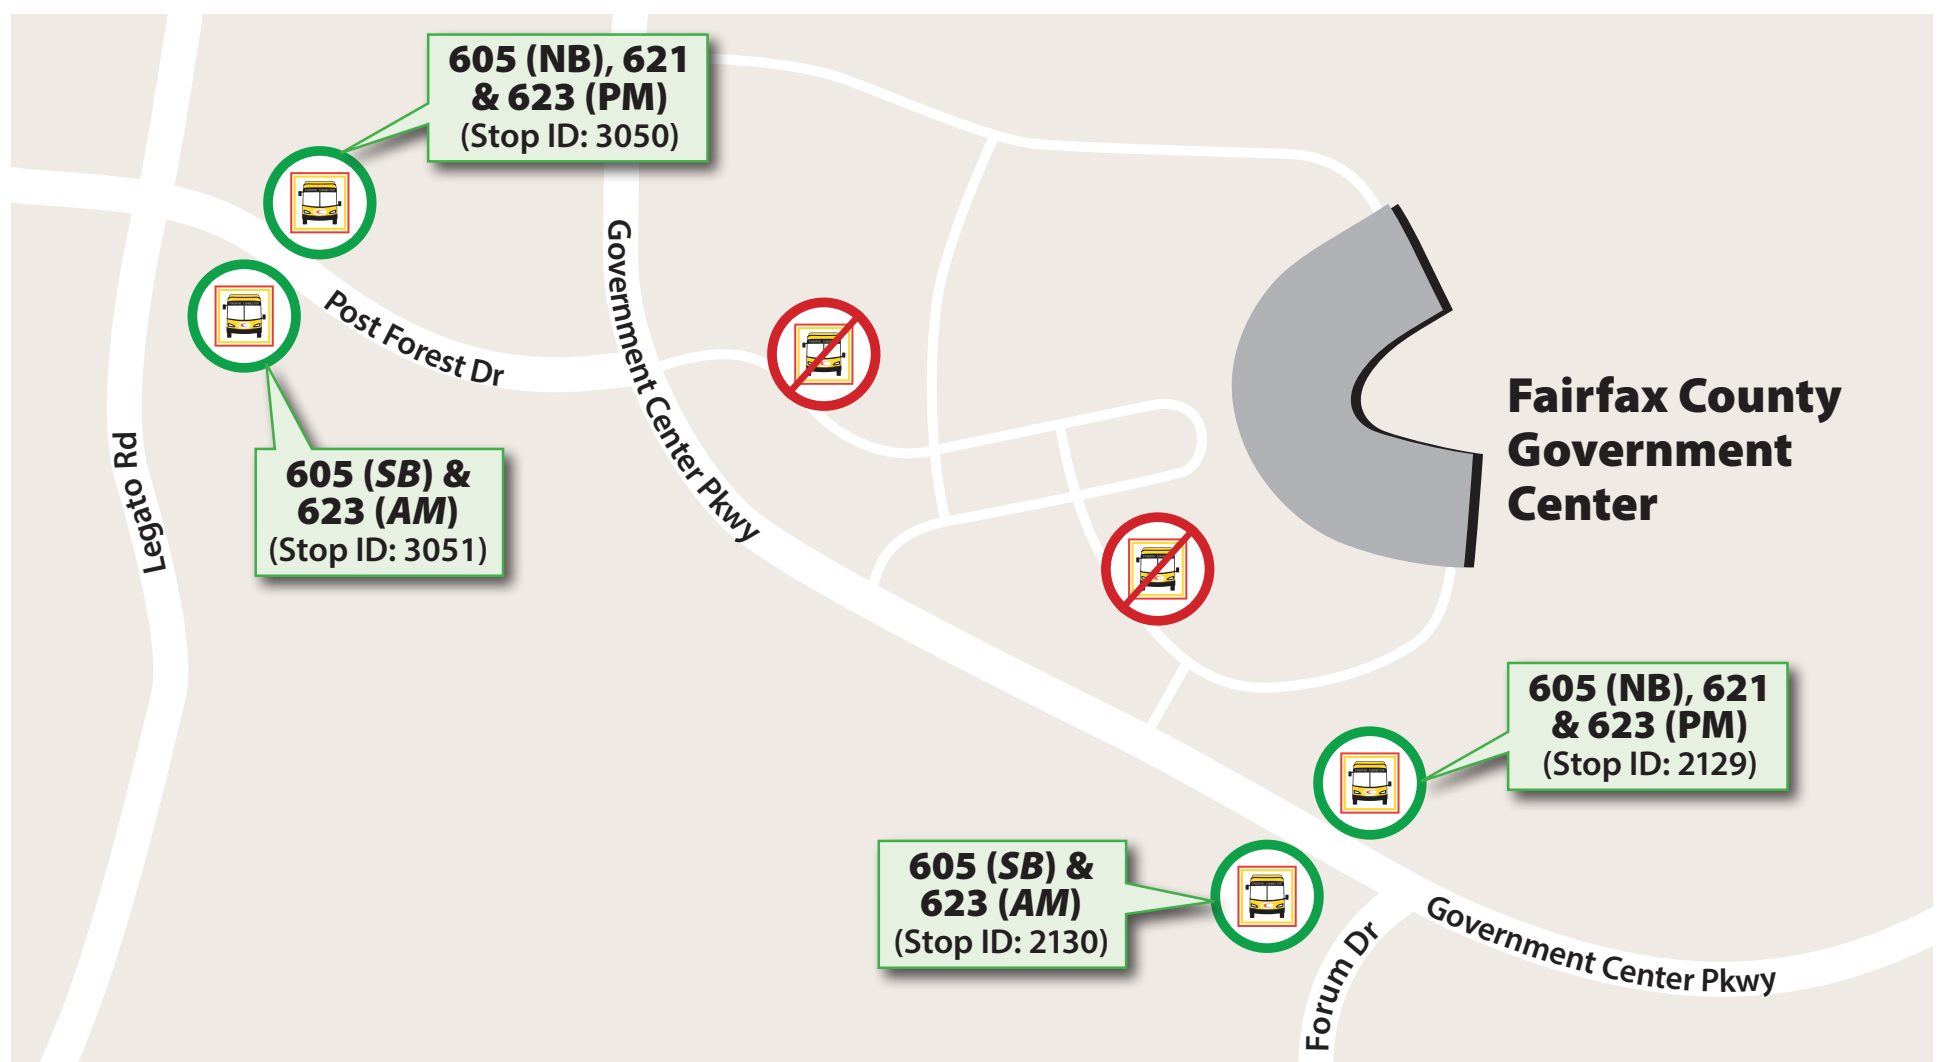

ROUTES 605 • 621 • 623

NO SERVICE AT THIS STOP

Tuesday, June 5 through Sunday, June 10

Due to Celebrate Fairfax, Fairfax Connector Routes 605, 621, and 623 will not serve this stop. Please use the stops located on Post Forest Drive or Government Center Parkway. Normal service will resume on Monday, June 11.

RUTAS 605 • 621 • 623

NO HAY SERVICIO EN ESTA PARADA

Desde el 5 de junio de 2018 hasta el 10 de junio de 2018

Debido de Celebrate Fairfax, Fairfax Connector rutas 605, 621 y 623 no servirá esta parada. Por favor use las paradas ubicadas en Post Forest Drive o Government Center Parkway. Servicio normal se reanudará el lunes, 11 de junio.