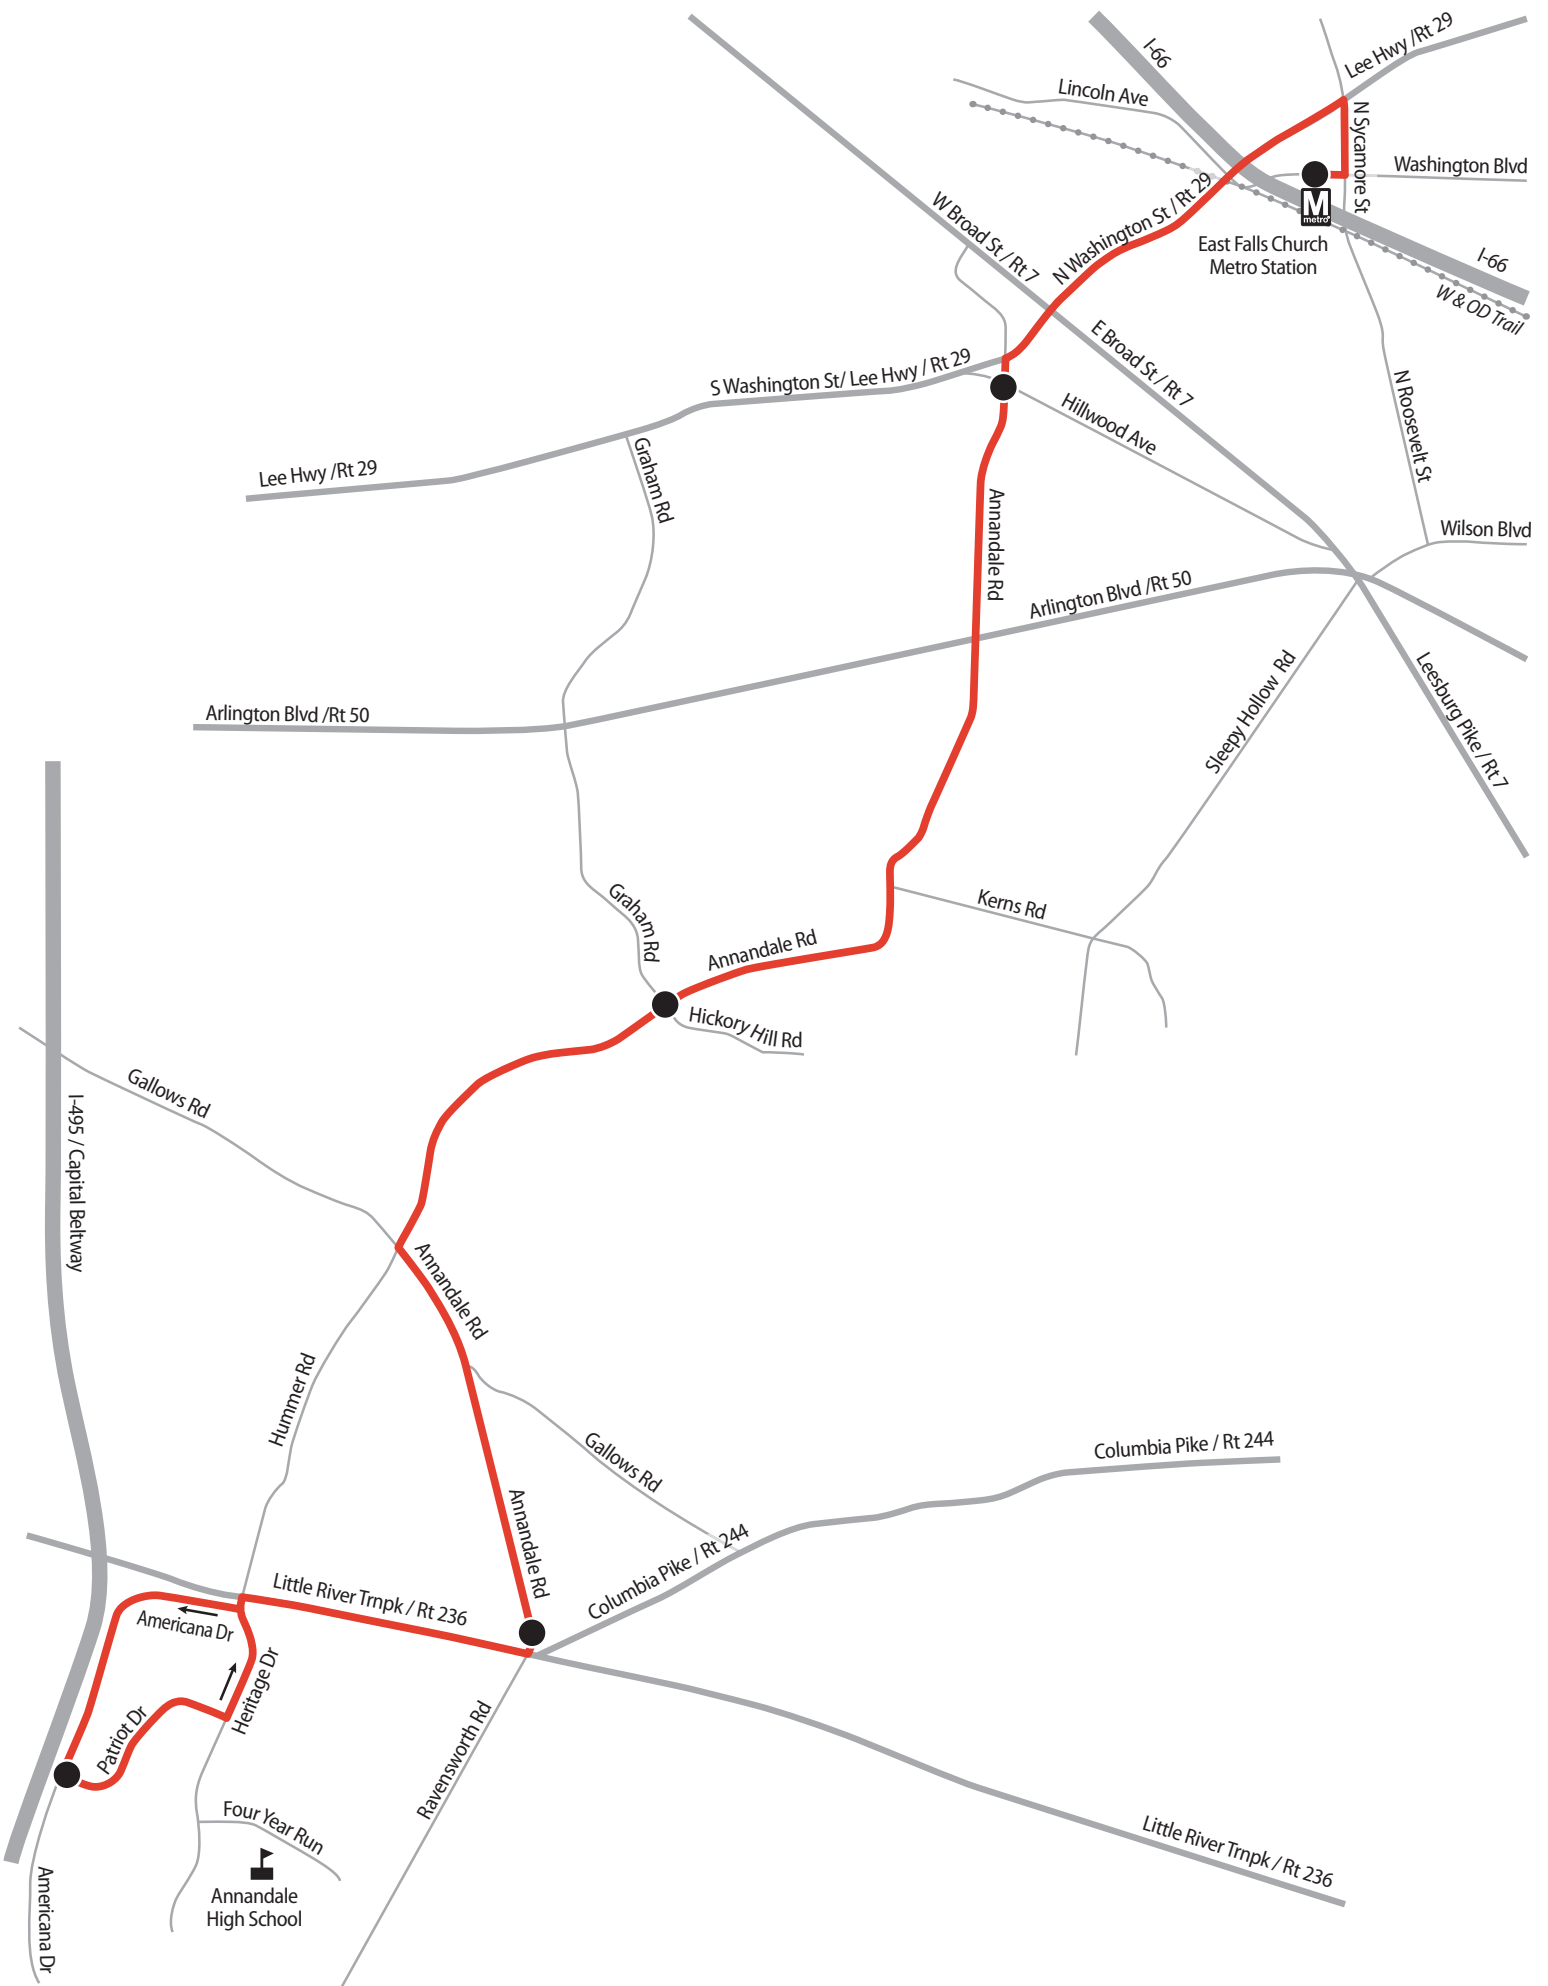

- East Falls Church Metro Station
- N. Washington Street
- Annandale Road
- Little River Turnpike
- Americana Drive
- Patriot Drive

\$ Base Fare • Tarifa Básica

For fares and important information about the bus system, see the brochure: **Fares, Policies & General Information**

803_0525

ROUTE 803

Annandale Road

● Timepoint • Punto de tiempo

Monday through Friday • Lunes a Viernes
Westbound • Dirección oeste

Route Number • Número de ruta	East Falls Church Metro Station 	Annandale Rd & Hillwood Ave	Annandale Rd & Graham Rd	Annandale Rd & Little River Trnpg	Patriot Dr & Americana Dr
----------------------------------	--	--------------------------------	-----------------------------	--------------------------------------	------------------------------

Monday through Friday • Lunes a Viernes
Eastbound • Dirección este

Route Number • Número de ruta	Patriot Dr & Americana Dr	Annandale Rd & Little River Trnpg	Annandale Rd & Hickory Hill Rd	Annandale Rd & Hillwood Ave	East Falls Church Metro Station 
----------------------------------	------------------------------	--------------------------------------	-----------------------------------	--------------------------------	--

Saturday • Sábado
Eastbound • Dirección este

Route Number • Número de ruta	Patriot Dr & Americana Dr	Annandale Rd & Little River Trnpl	Annandale Rd & Hickory Hill Rd	Annandale Rd & Hillwood Ave	East Falls Church Metro Station 
☀ AM Service • Servicio de AM					
803	7:40	7:48	7:54	8:02	8:08
803	8:25	8:33	8:39	8:47	8:53
803	9:10	9:18	9:24	9:32	9:38
803	9:55	10:03	10:09	10:17	10:23
803	10:40	10:49	10:56	11:04	11:12
803	11:25	11:34	11:41	11:49	11:57