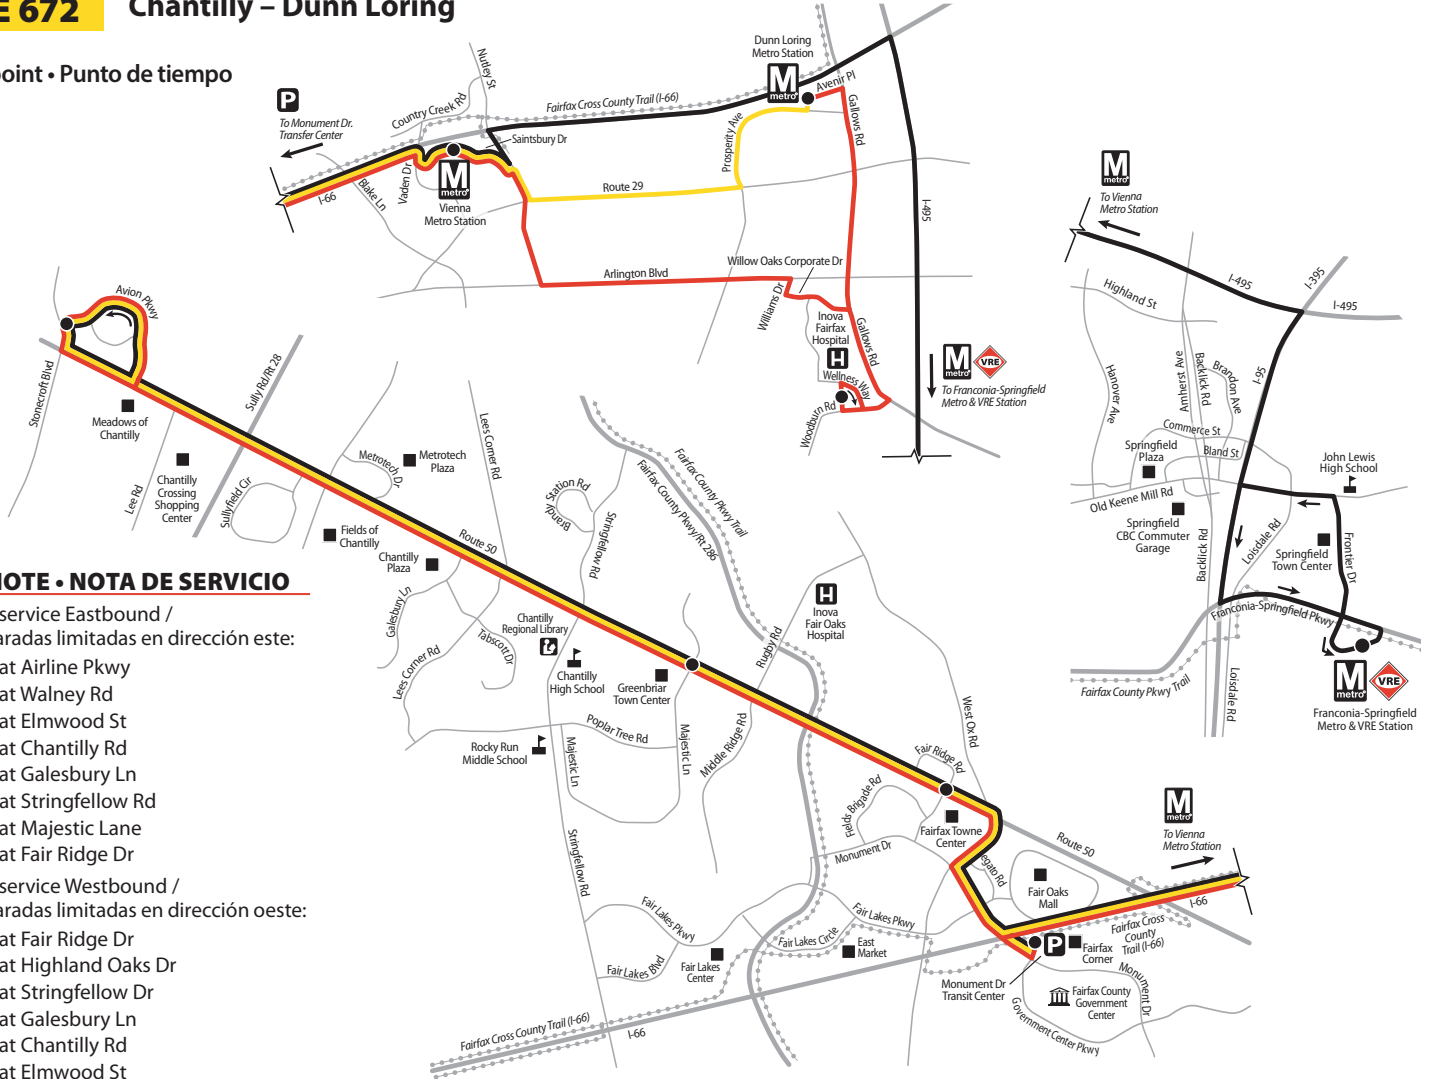

ROUTE 670

Chantilly – Franconia-Springfield

ROUTE 671

Chantilly – Inova Fairfax – Dunn Loring

ROUTE 672

Chantilly – Dunn Loring

● Timepoint • Punto de tiempo

SERVICE NOTE • NOTA DE SERVICIO

Limited-stop service Eastbound / Servicio de paradas limitadas en dirección este:

- Route 50 at Airline Pkwy
- Route 50 at Walney Rd
- Route 50 at Elmwood St
- Route 50 at Chantilly Rd
- Route 50 at Galesbury Ln
- Route 50 at Stringfellow Rd
- Route 50 at Majestic Lane
- Route 50 at Fair Ridge Dr

Limited-stop service Westbound / Servicio de paradas limitadas en dirección oeste:

- Route 50 at Fair Ridge Dr
- Route 50 at Highland Oaks Dr
- Route 50 at Stringfellow Dr
- Route 50 at Galesbury Ln
- Route 50 at Chantilly Rd
- Route 50 at Elmwood St
- Route 50 at Centreview Dr
- Route 50 at Avion Pkwy