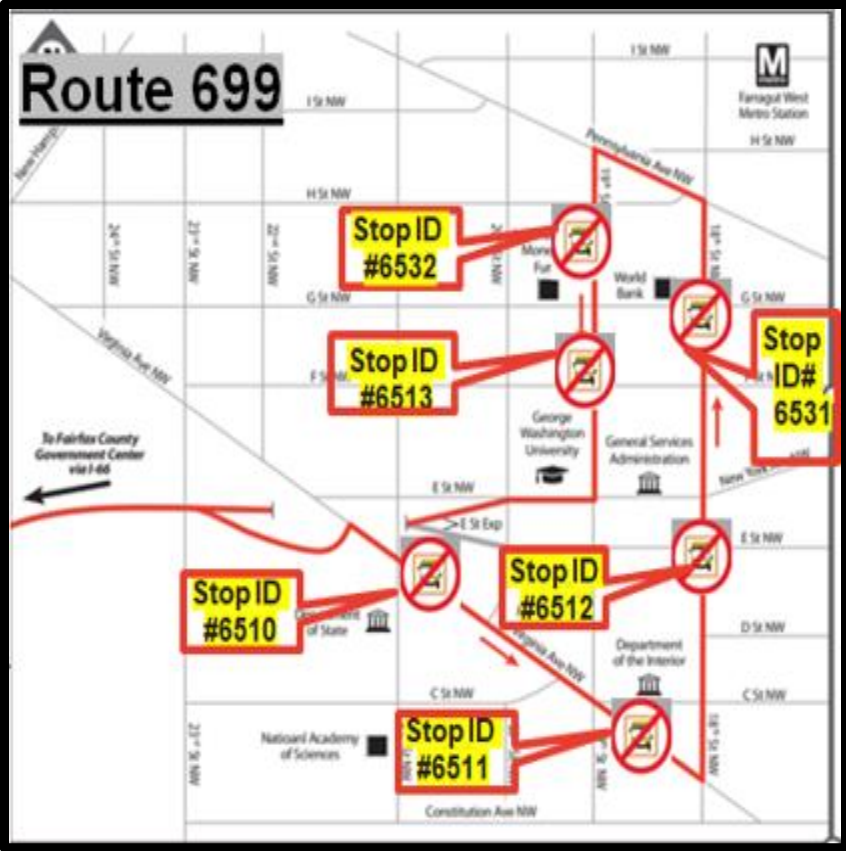

**Route 699 -Emergency Plan- July 10th,2024**

AM - Eastbound		AM - Westbound		PM - Westbound		PM - Eastbound	
Monument	Vienna	Vienna	Monument	Vienna	Monument	Monument	Vienna
Dr Transit	Metro	Metro	Dr Transit	Metro	Dr Transit	Dr Transit	Metro
Center	Center	Center	Center	Center	Center	Center	Center
5:40 AM	5:55 AM	6:45 AM	7:00 AM	16:05	16:19	16:32	16:47
5:55 AM	6:10 AM	7:01 AM	7:16 AM	16:20	16:34	16:47	17:02
6:10 AM	6:25 AM	7:18 AM	7:33 AM	16:35	16:49	17:02	17:17
6:25 AM	6:40 AM	7:33 AM	7:48 AM	16:50	17:04	17:17	17:32
6:40 AM	6:55 AM	7:50 AM	8:05 AM	17:05	17:19	17:37	17:52
6:55 AM	7:10 AM	8:11 AM	8:26 AM	17:21	17:40	17:57	18:12
7:10 AM				17:36	17:59		
7:25 AM				17:51	18:14		
7:40 AM				18:05	18:24		
7:55 AM				18:20	18:39		
8:10 AM				18:35	18:51		
8:30 AM				18:55	19:10		
8:50 AM				19:15	19:30		

**Effective** Wednesday, July 10<sup>th</sup>, Route 699 will not have access to the stops in the District of Columbia in the AM and PM due to the NATO Summit. Route 699 passengers in the AM will be dropped off at Vienna Metro. Route 699 passengers in the PM should ride the Metro Train to Vienna and from there they will be transported from Vienna Bay S to Monument Drive Commuter Garage. Buses will operate approximately every 15-20 minutes.